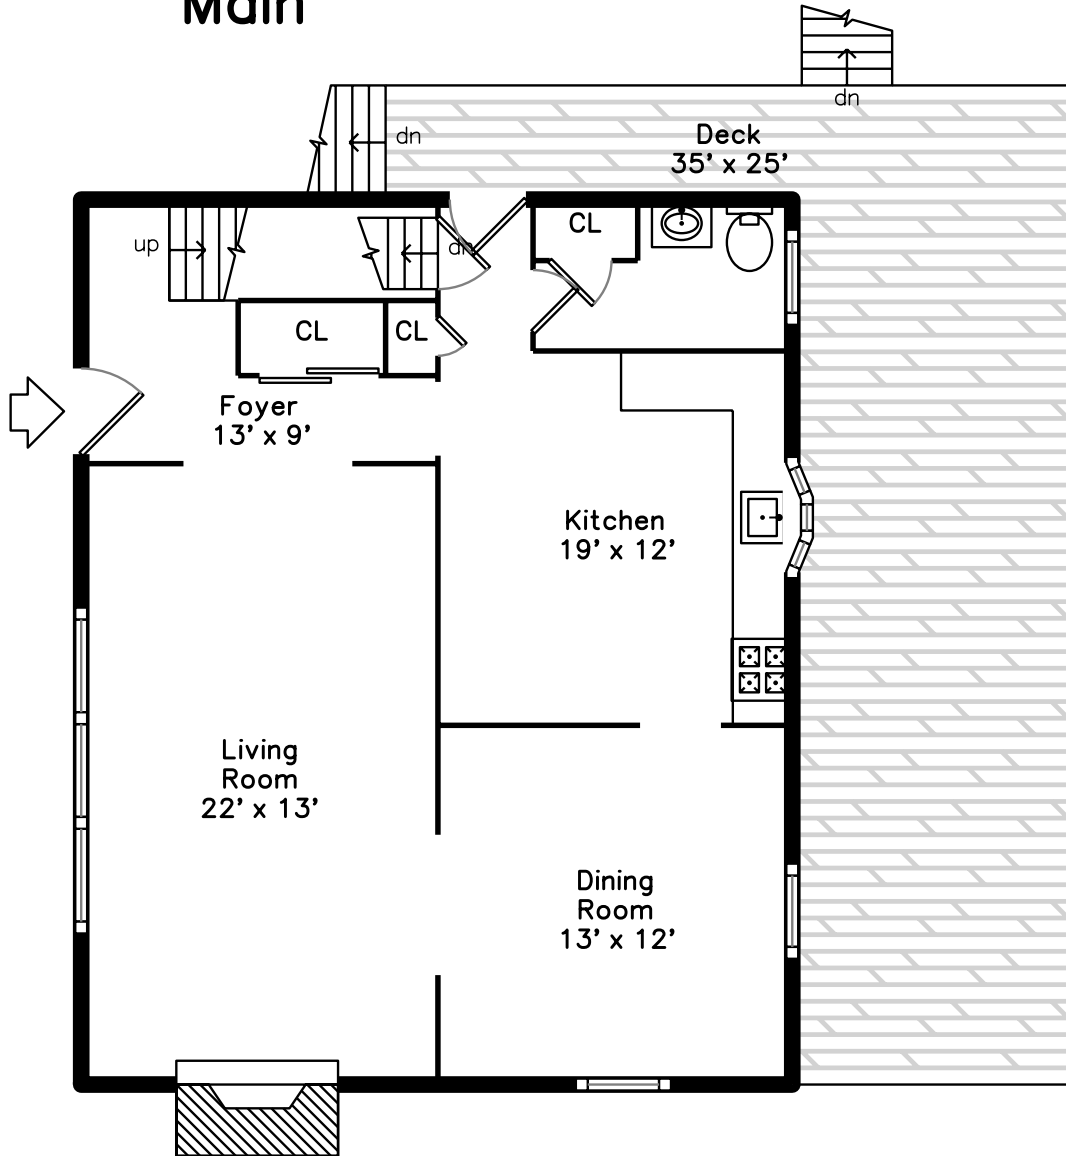

Upper

Main

98 Milton Street
Waltham, MA 02453

PicturePlan by  vis-home
MORE THAN JUST A FLOORPLAN

Measurements may not be 100% accurate.
Floor plans are provided for convenience only.
Room sizes are not used to calculate area.

Upper

Main

Outside

Outside

Outside

Outside

Living Room

Living Room

Living Room

Living Room

Living Room

Living Room

Dining Room

Dining Room

Dining Room

Dining Room

Kitchen

Kitchen

Kitchen

Kitchen

Kitchen

Bathroom

Bedroom

Bedroom