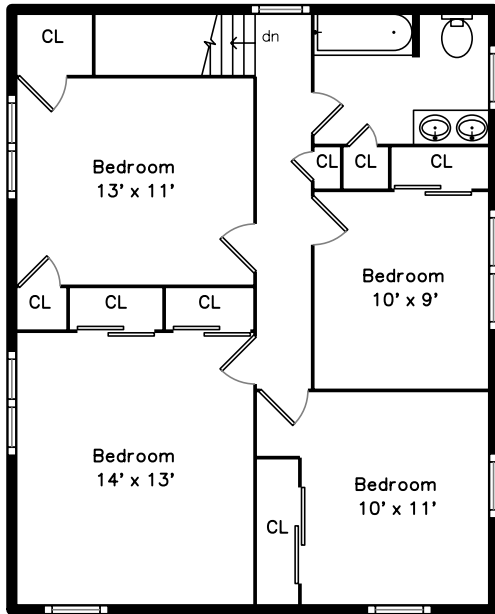

Upper

Main

98 Milton Street
Waltham, MA 02453

PicturePlan by  vis-home
MORE THAN JUST A FLOORPLAN

Measurements may not be 100% accurate.
Floor plans are provided for convenience only.
Room sizes are not used to calculate area.

Upper

Main

Outside

Outside

Outside

Outside

Living Room

Living Room

Living Room

Living Room

Living Room

Living Room

Dining Room

Dining Room

Dining Room

Dining Room

Kitchen

Kitchen

Kitchen

Kitchen

Kitchen

Bathroom

Bedroom

Bedroom