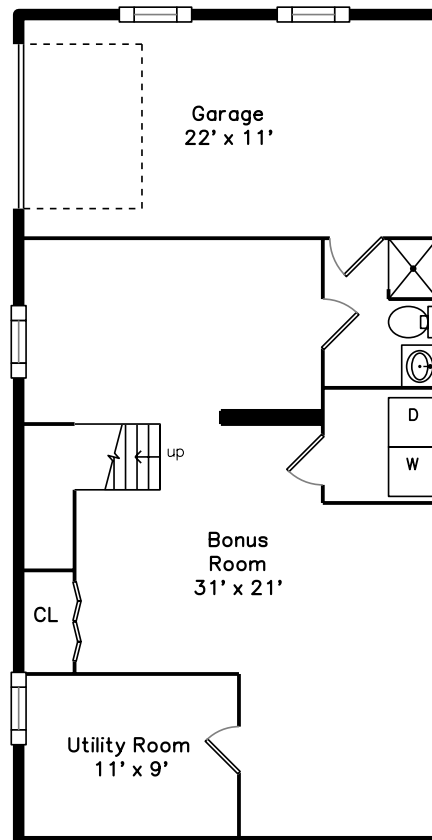

Main

Lower

**6 Bay Street
Woburn, MA 01801**

PicturePlan by  vis-home

Measurements may not be 100% accurate.
Floor plans are provided for convenience only.
Room sizes are not used to calculate area.

Main

Lower

Outside

Outside

Backyard

Backyard

Backyard

Living Room

Living Room

Living Room

Living Room

Living Room

Dining Room

Dining Room

Dining Room

Kitchen

Kitchen

Kitchen