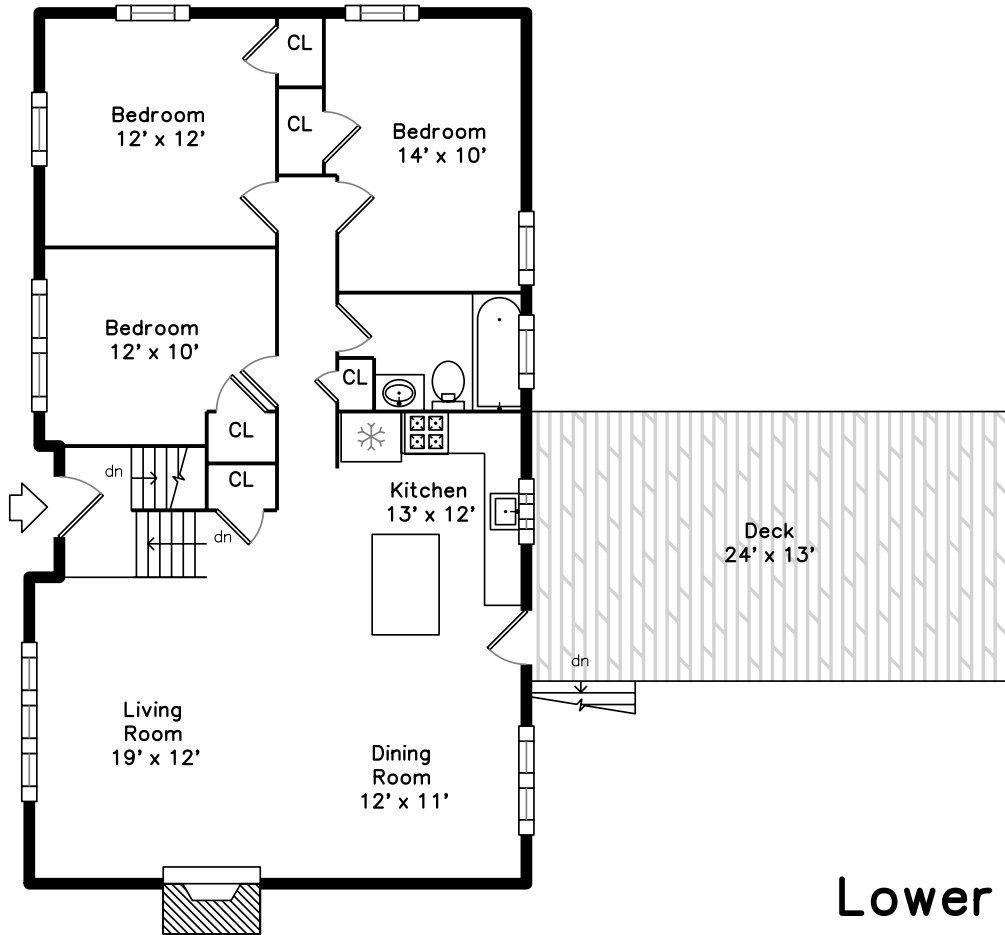

Main

Lower

**6 Bay Street
Woburn, MA 01801**

PicturePlan by  vis-home

Measurements may not be 100% accurate.
Floor plans are provided for convenience only.
Room sizes are not used to calculate area.

Main

Lower

Outside

Outside

Backyard

Backyard

Backyard

Living Room

Living Room

Living Room

Living Room

Living Room

Dining Room

Dining Room

Dining Room

Kitchen

Kitchen

Kitchen

Bedroom

Bedroom

Bedroom

Bathroom

Deck

Deck

Bonus Room

Bonus Room