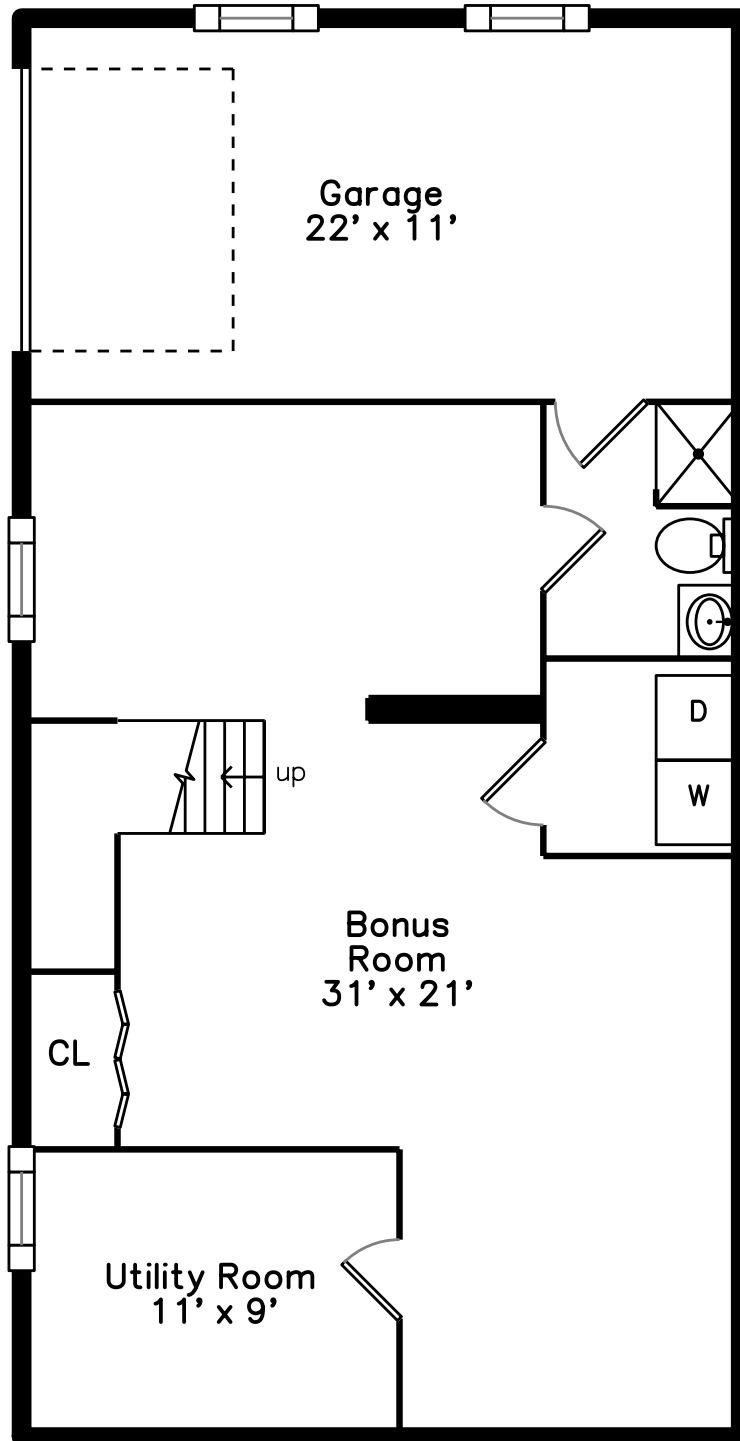

Main

Lower

**6 Bay Street
Woburn, MA 01801**

PicturePlan by  vis-home

Measurements may not be 100% accurate.
Floor plans are provided for convenience only.
Room sizes are not used to calculate area.

Main

Lower

Outside

Outside

Backyard

Backyard

Backyard

Living Room

Living Room

Living Room

Living Room

Living Room

Dining Room

Dining Room

Dining Room

Kitchen

Kitchen

Kitchen

Kitchen

Kitchen

Bedroom

Bedroom

Bedroom

Bedroom

Bedroom

Bedroom