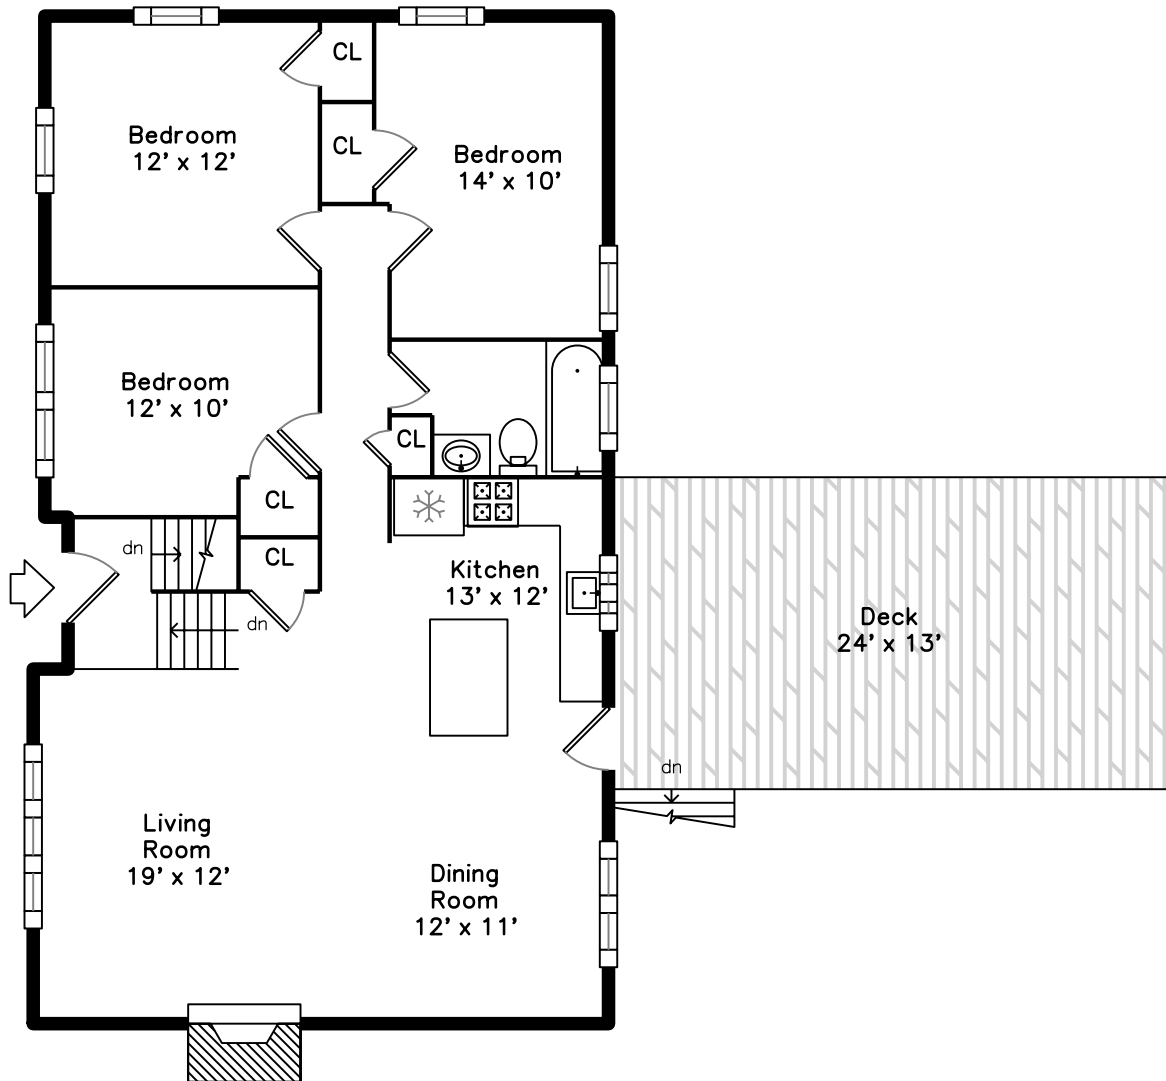

Main

Lower

**6 Bay Street
Woburn, MA 01801**

PicturePlan by  vis-home

Measurements may not be 100% accurate.
Floor plans are provided for convenience only.
Room sizes are not used to calculate area.

Main

Lower

Outside

Outside

Backyard

Backyard

Backyard

Living Room

Living Room

Living Room

Living Room

Living Room

Dining Room

Dining Room

Dining Room

Kitchen

Kitchen

Kitchen

Bedroom

Bedroom

Bedroom

Bathroom

Deck

Deck

Bonus Room

Bonus Room