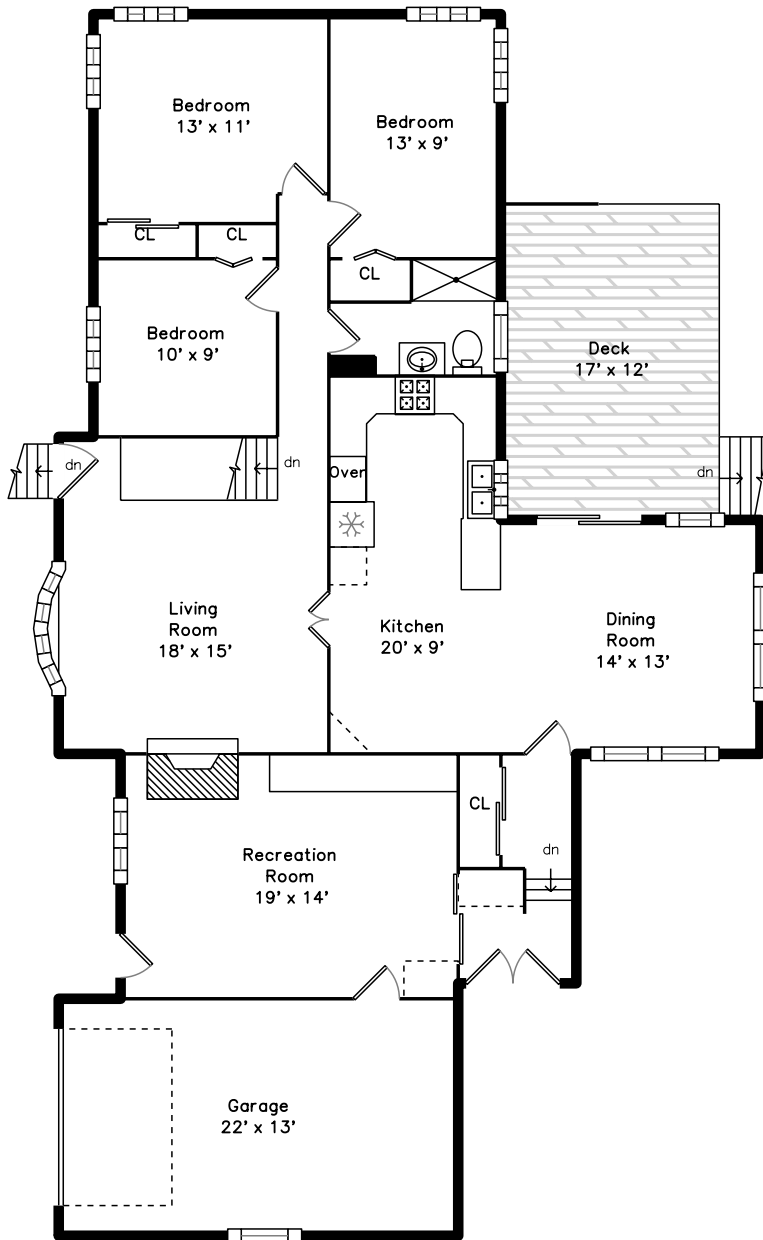

# Main

# Lower

13 Hemlock Drive  
Medway, MA 02053

PicturePlan by  vis-home

Measurements may not be 100% accurate.  
Floor plans are provided for convenience only.  
Room sizes are not used to calculate area.

Outside

Living Room

Living Room

Living Room

Living Room

Living Room

Dining Room

Dining Room

Deck

Deck

Deck

Family Room

Family Room

Family Room

Family Room

Bedroom