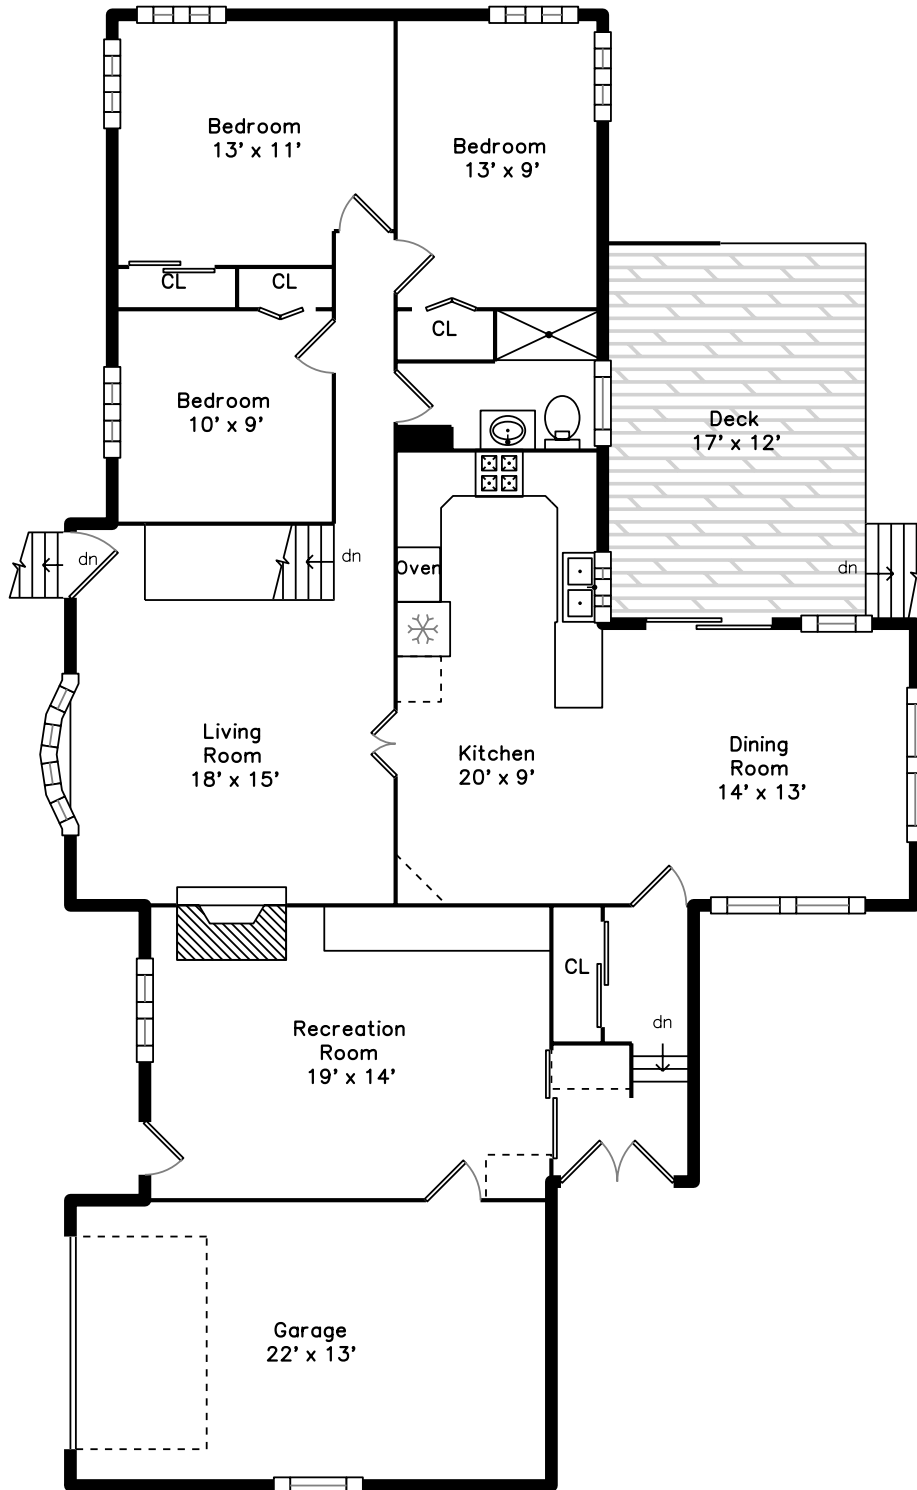

# Lower

13 Hemlock Drive  
Medway, MA 02053

PicturePlan by  vis-home

Measurements may not be 100% accurate.  
Floor plans are provided for convenience only.  
Room sizes are not used to calculate area.

# Main

Outside

Living Room

Living Room

Living Room

Living Room

Living Room

Dining Room

Dining Room

Dining Room

Dining Room

Kitchen

Kitchen

Kitchen

Kitchen

Kitchen

Kitchen