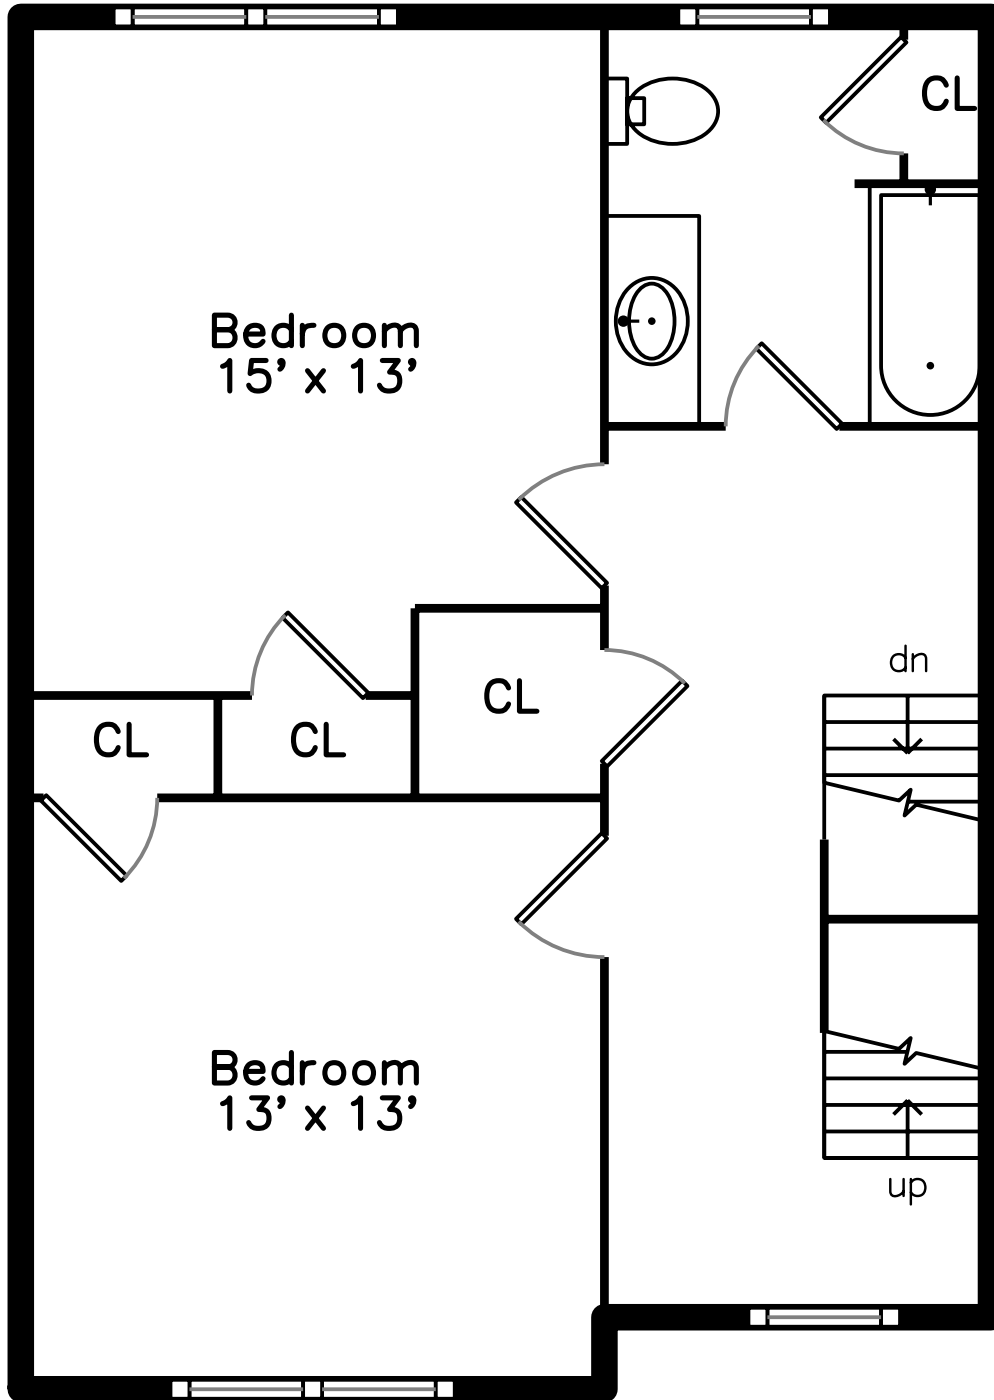

Top

Main

Upper

Lower

139 Franklin Street A
Stoneham, MA 02180

PicturePlan by  vis-home

Measurements may not be 100% accurate.
Floor plans are provided for convenience only.
Room sizes are not used to calculate area.

Top

Upper

Main

Lower

3D View – TopDown

3D View – TopDown

3D View – TopDown

3D View – TopDown