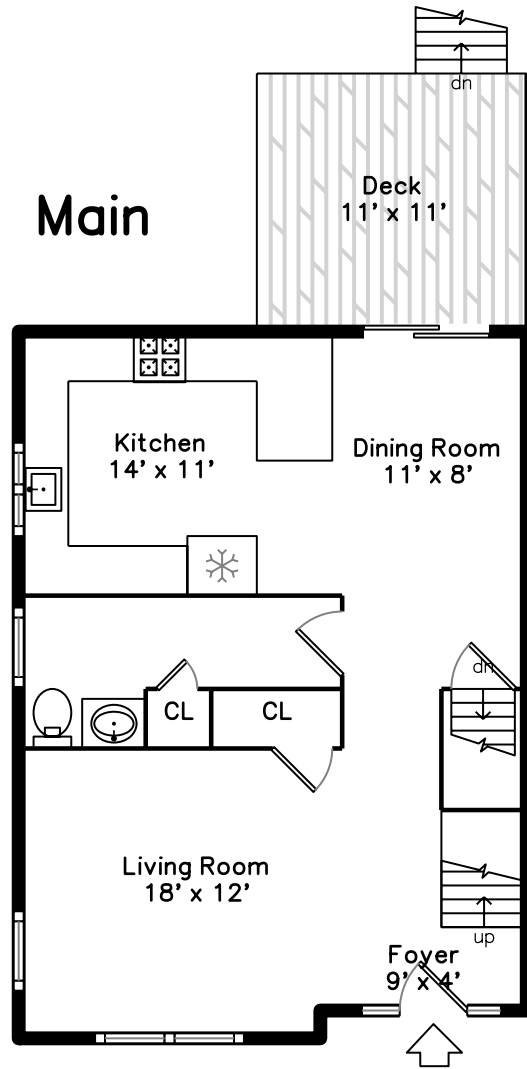

Top

Main

Upper

Lower

139 Franklin Street A
Stoneham, MA 02180

PicturePlan by  vis-home

Measurements may not be 100% accurate.
Floor plans are provided for convenience only.
Room sizes are not used to calculate area.

Top

Upper

Main

Lower

3D View – TopDown

3D View – TopDown

3D View – TopDown

3D View – TopDown