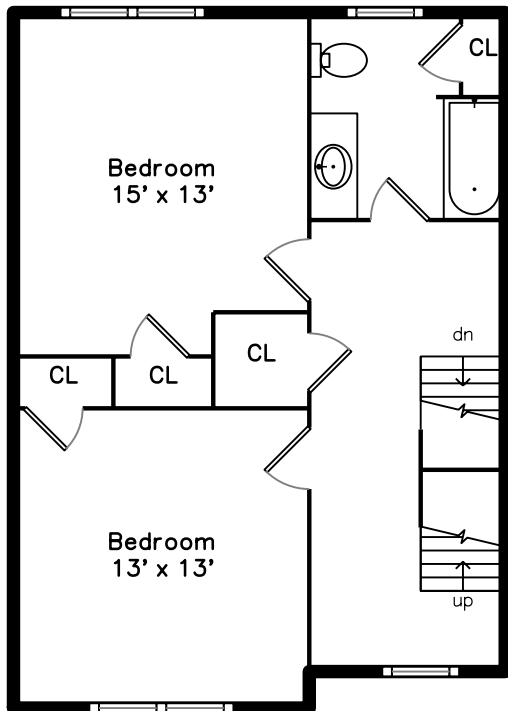

Top

Main

Upper

Lower

139 Franklin Street A
Stoneham, MA 02180

PicturePlan by  vis-home

Measurements may not be 100% accurate.
Floor plans are provided for convenience only.
Room sizes are not used to calculate area.

Top

Upper

Main

Lower

3D View – TopDown

3D View – TopDown

3D View – TopDown

3D View – TopDown