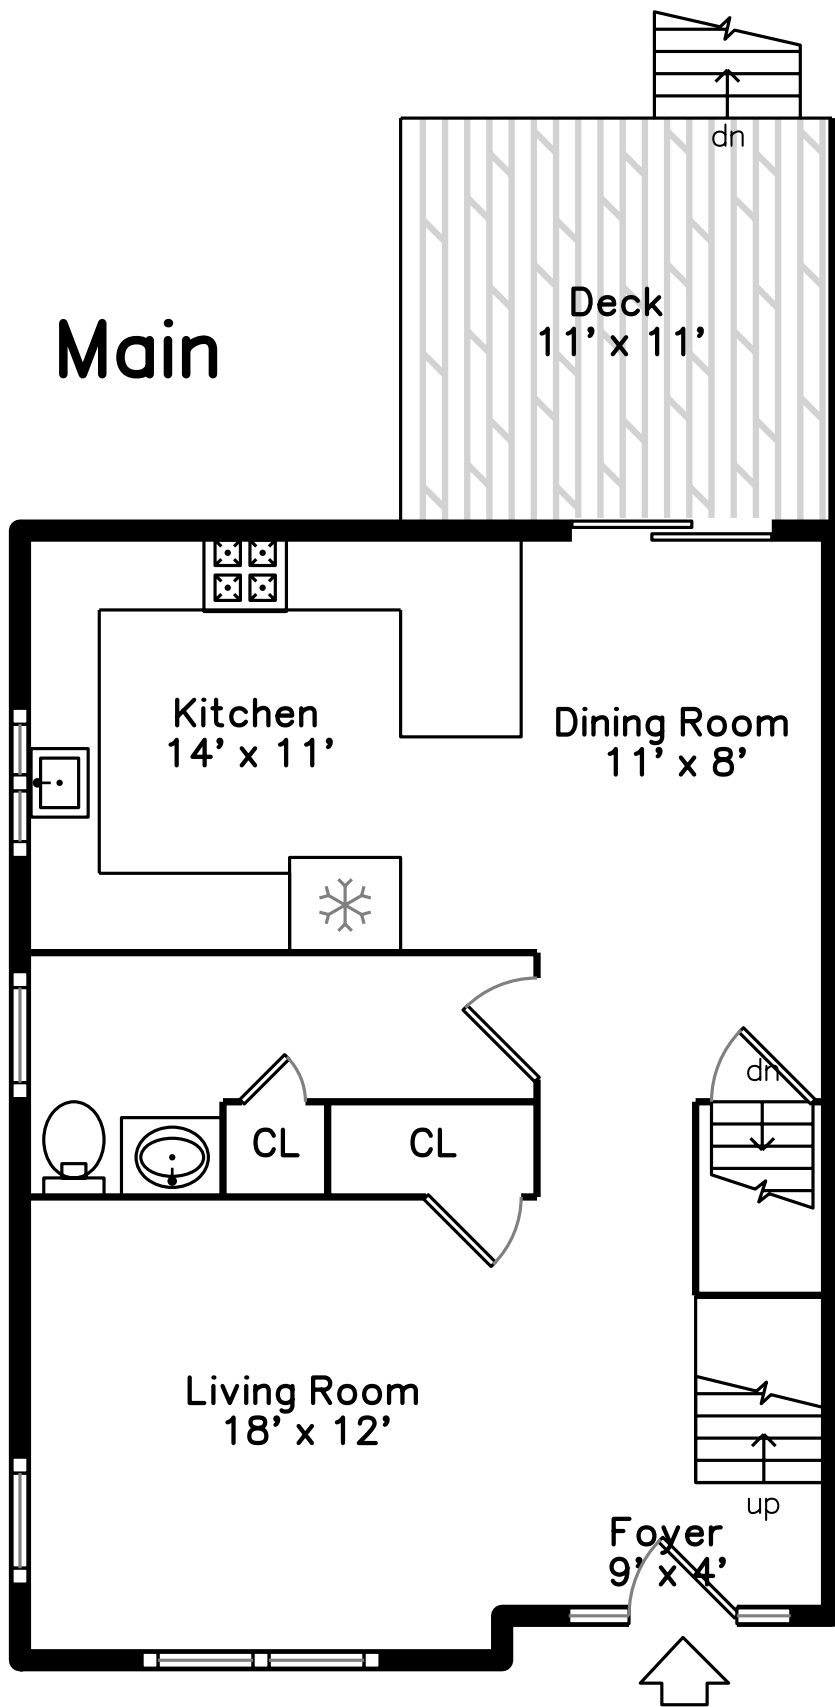

Top

Main

Upper

Lower

139 Franklin Street A
Stoneham, MA 02180

PicturePlan by  vis-home

Measurements may not be 100% accurate.
Floor plans are provided for convenience only.
Room sizes are not used to calculate area.

Top

Upper

Main

Lower

3D View – TopDown

3D View – TopDown

3D View – TopDown

3D View – TopDown