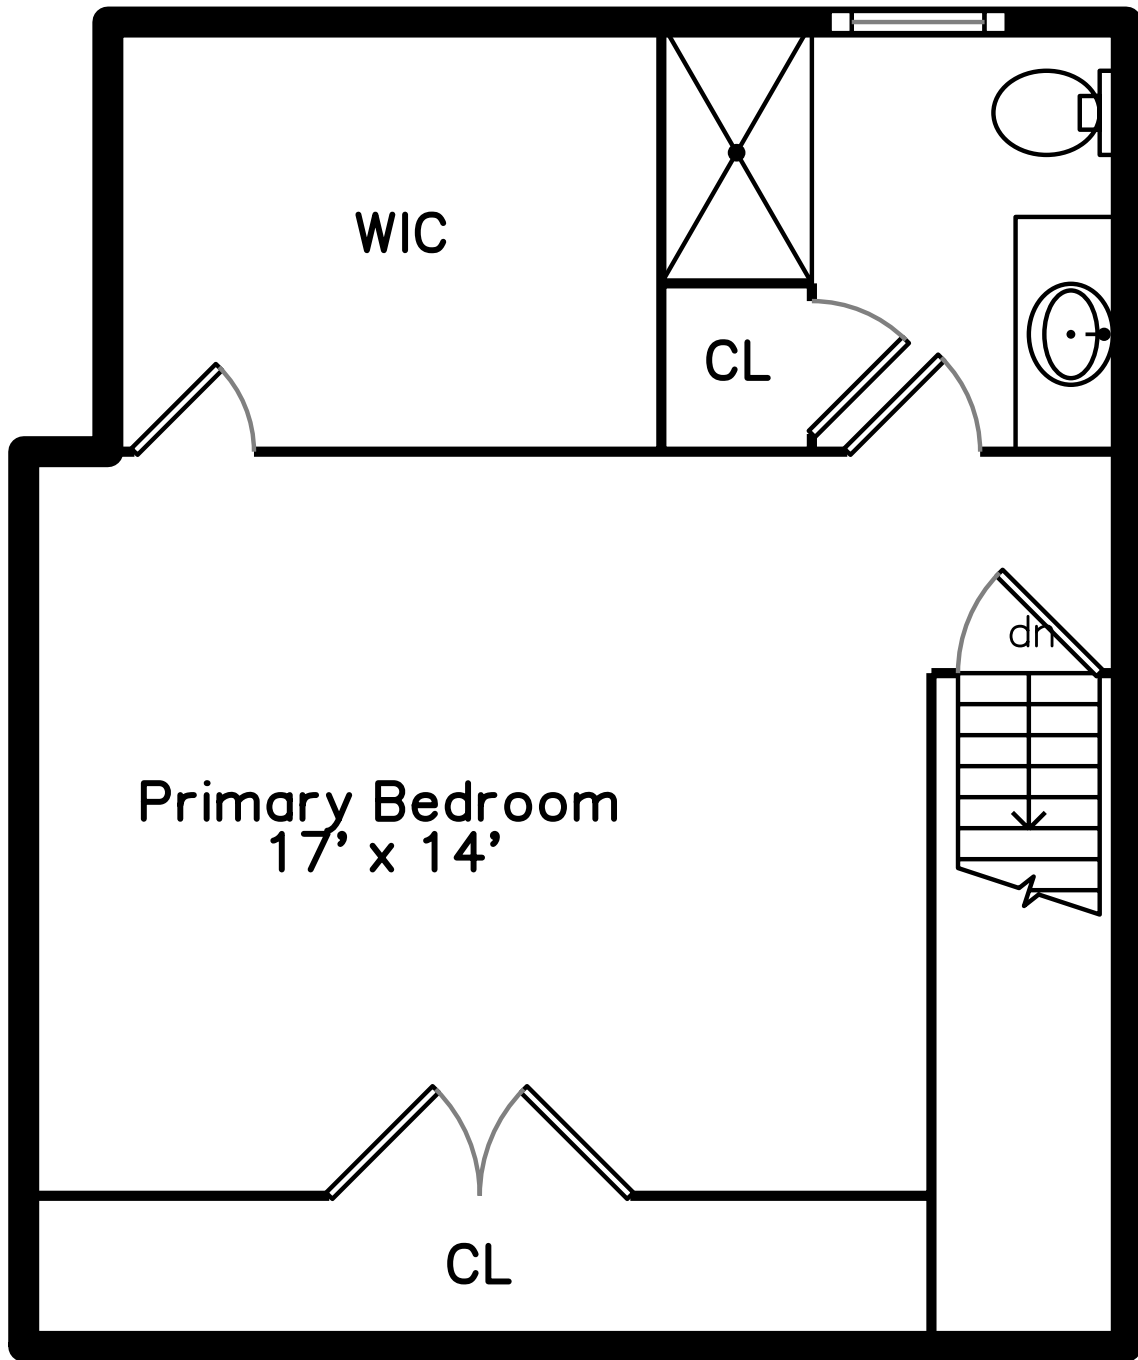

Top

Main

Upper

Lower

139 Franklin Street A
Stoneham, MA 02180

PicturePlan by  vis-home

Measurements may not be 100% accurate.
Floor plans are provided for convenience only.
Room sizes are not used to calculate area.

Top

Upper

Main

Lower

3D View – TopDown

3D View – TopDown

3D View – TopDown

3D View – TopDown