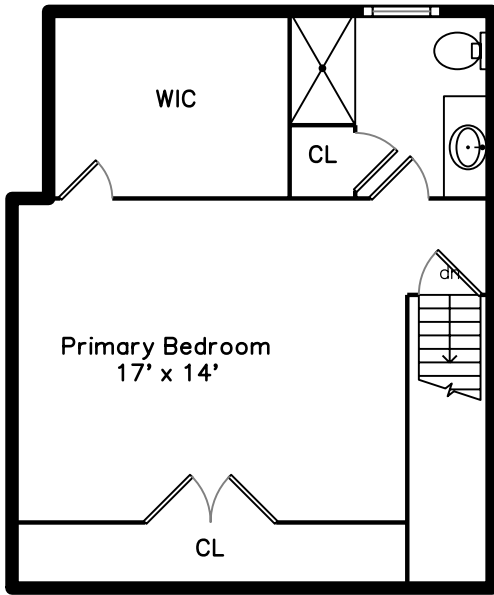

Top

Main

Upper

Lower

139 Franklin Street A
Stoneham, MA 02180

PicturePlan by  vis-home

Measurements may not be 100% accurate.
Floor plans are provided for convenience only.
Room sizes are not used to calculate area.

Top

Upper

Main

Lower

3D View – TopDown

3D View – TopDown

3D View – TopDown

3D View – TopDown