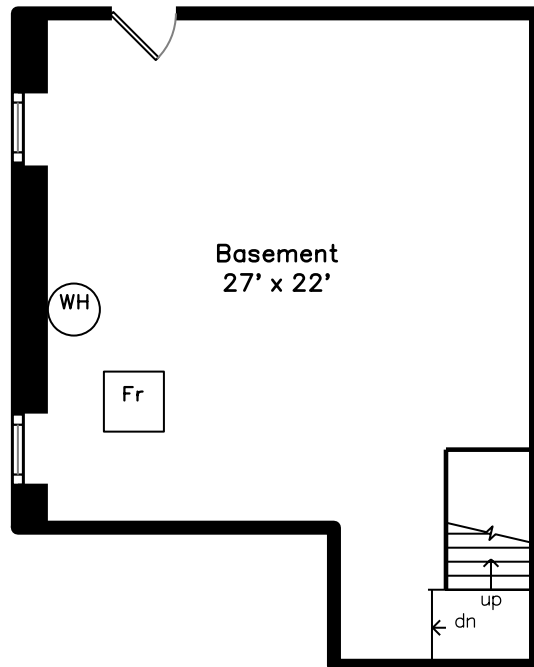

Top

Main

Upper

Lower

139 Franklin Street A
Stoneham, MA 02180

PicturePlan by  vis-home

Measurements may not be 100% accurate.
Floor plans are provided for convenience only.
Room sizes are not used to calculate area.

Top

Upper

Main

Lower

3D View – TopDown

3D View – TopDown

3D View – TopDown

3D View – TopDown