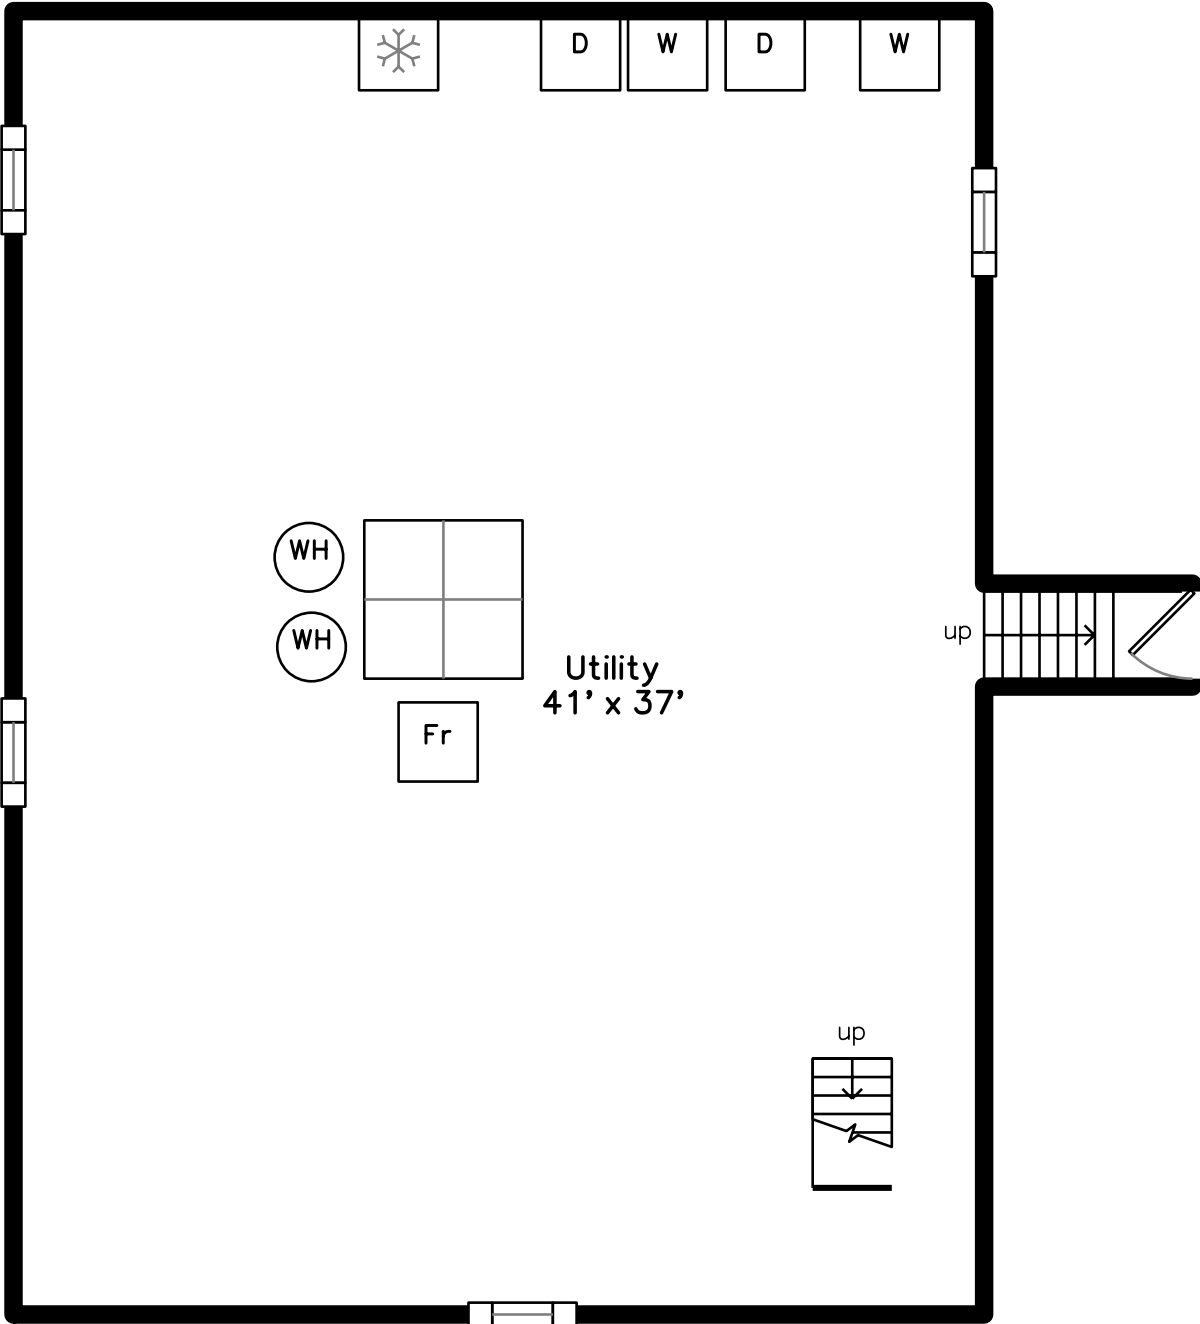

Main

Basement

91 Hovey Street
Watertown, MA 02472

PicturePlan by  vis-home

Measurements may not be 100% accurate.
Floor plans are provided for convenience only.
Room sizes are not used to calculate area.

Main

Basement

Outside

Outside

Outside

Outside

Outside

Outside

Outside

Outside

Outside

Foyer

Foyer

Foyer

Living Room

Living Room

Living Room

Living Room

Living Room

Dining Room

Dining Room

Dining Room

Kitchen

Kitchen

Kitchen