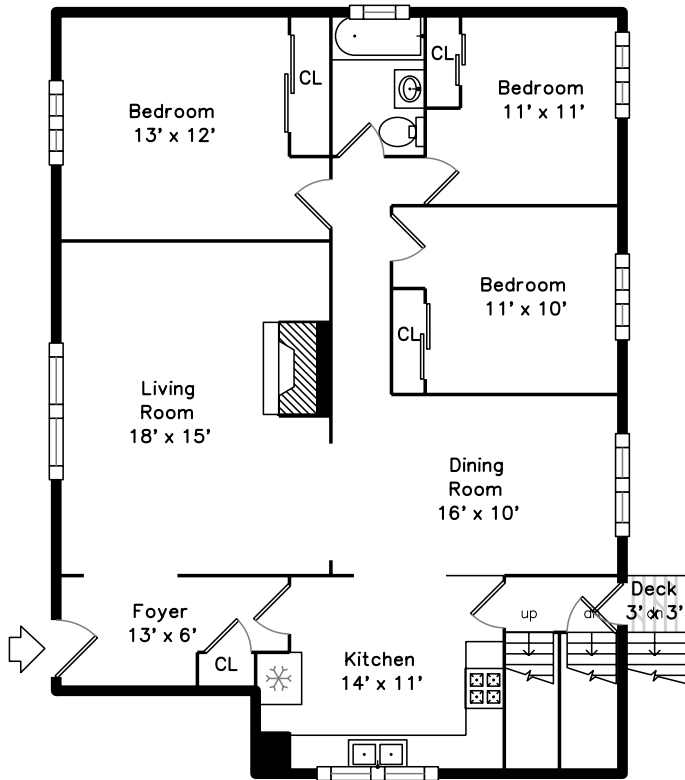

Main

Basement

91 Hovey Street
Watertown, MA 02472

PicturePlan by  vis-home

Measurements may not be 100% accurate.
Floor plans are provided for convenience only.
Room sizes are not used to calculate area.

Main

Basement

Outside

Outside

Outside

Outside

Outside

Outside

Outside

Outside

Outside

Foyer

Foyer

Foyer

Living Room

Living Room

Living Room

Living Room

Living Room

Dining Room

Dining Room

Dining Room

Kitchen

Kitchen

Kitchen