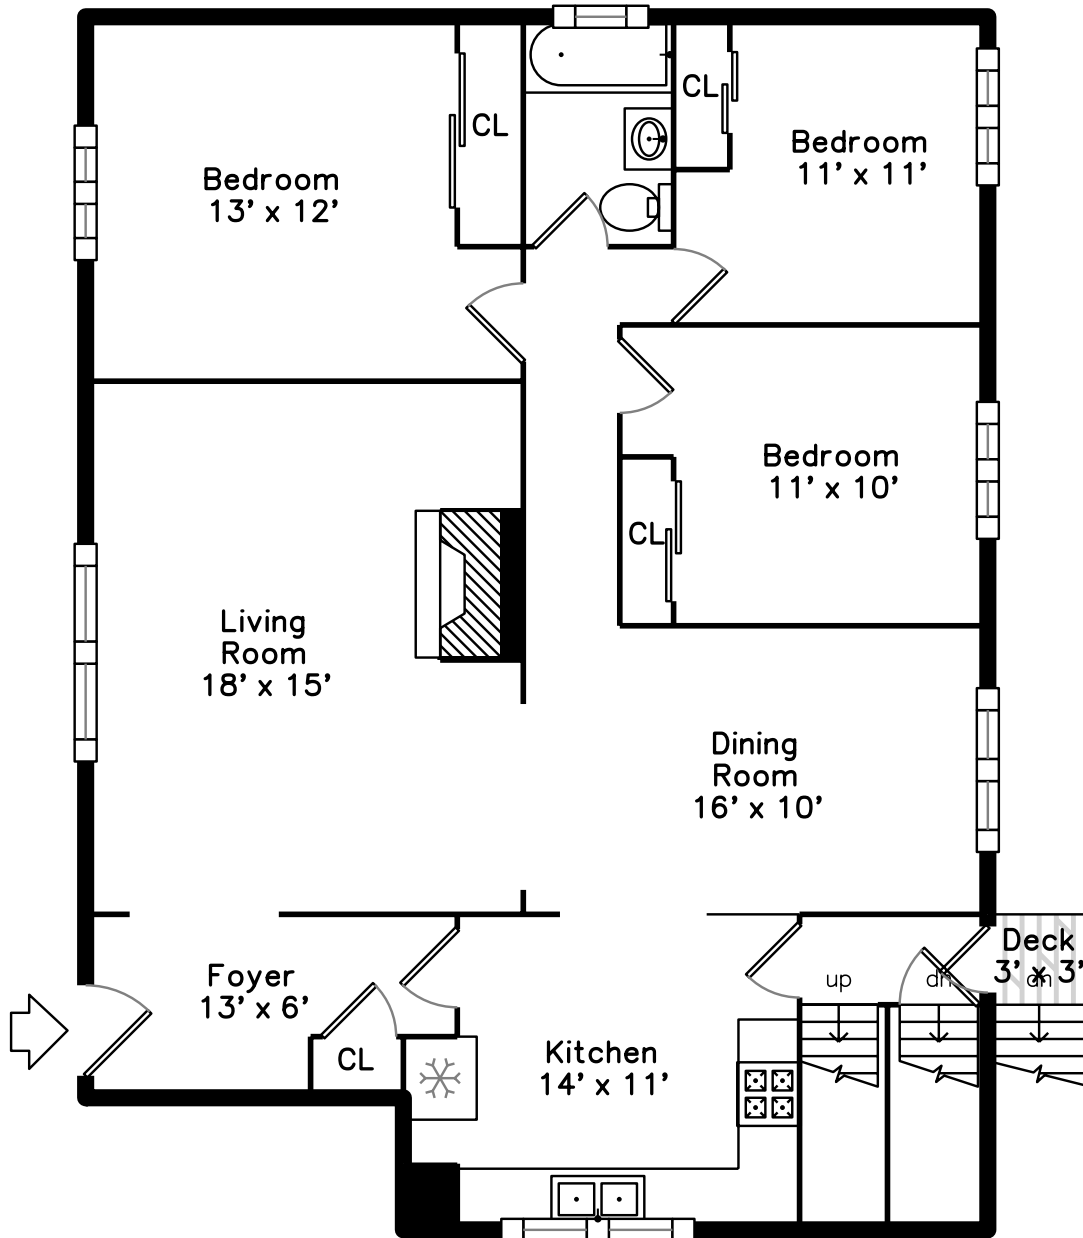

Main

Basement

91 Hovey Street
Watertown, MA 02472

PicturePlan by  vis-home

Measurements may not be 100% accurate.
Floor plans are provided for convenience only.
Room sizes are not used to calculate area.

Main

Basement

Outside

Outside

Outside

Outside

Outside

Outside

Outside

Outside

Outside

Foyer

Foyer

Foyer

Living Room

Living Room

Living Room

Living Room

Living Room

Dining Room

Dining Room

Dining Room

Kitchen

Kitchen

Kitchen