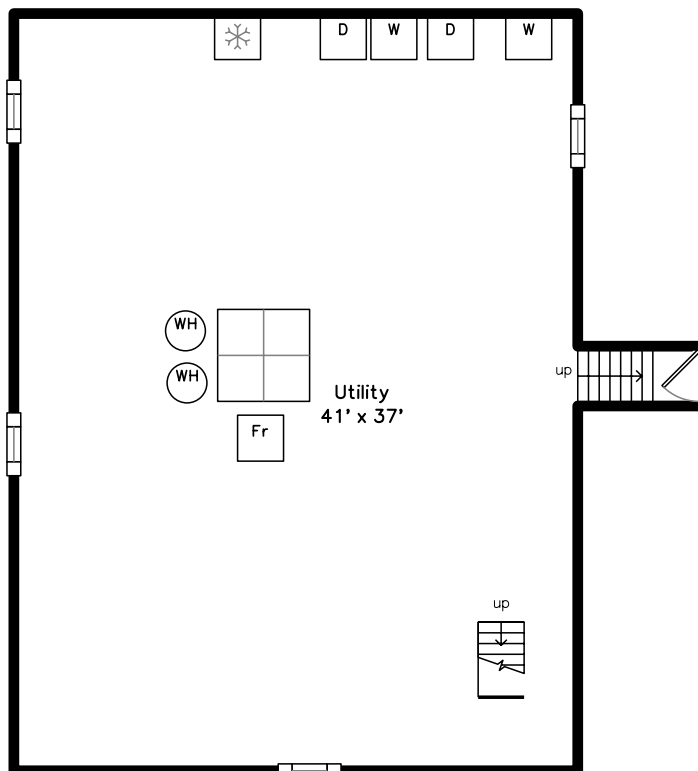

Main

Basement

91 Hovey Street
Watertown, MA 02472

PicturePlan by  vis-home

Measurements may not be 100% accurate.
Floor plans are provided for convenience only.
Room sizes are not used to calculate area.

Main