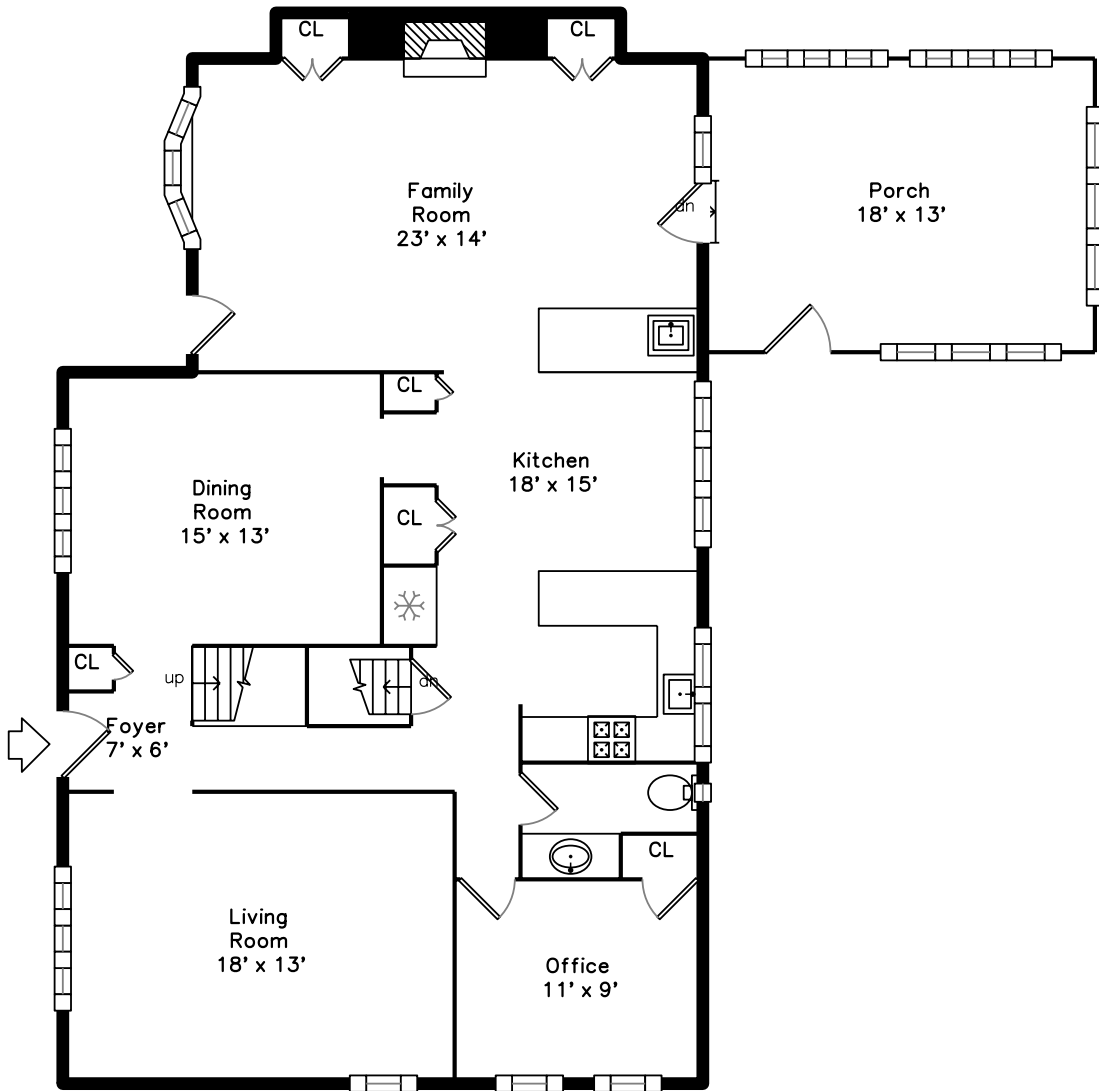

Upper

Lower

Main

33 Berkeley Road
North Andover, MA 01845

PicturePlan by  vis-home

Measurements may not be 100% accurate.
Floor plans are provided for convenience only.
Room sizes are not used to calculate area.

Upper

Main

Lower

Outside

Outside

Outside

Outside

Outside

Deck

Deck

Foyer

Living Room

Living Room

Living Room

Living Room

Dining Room

Kitchen

Kitchen

Kitchen

Family Room

Family Room

Family Room

Family Room

Office