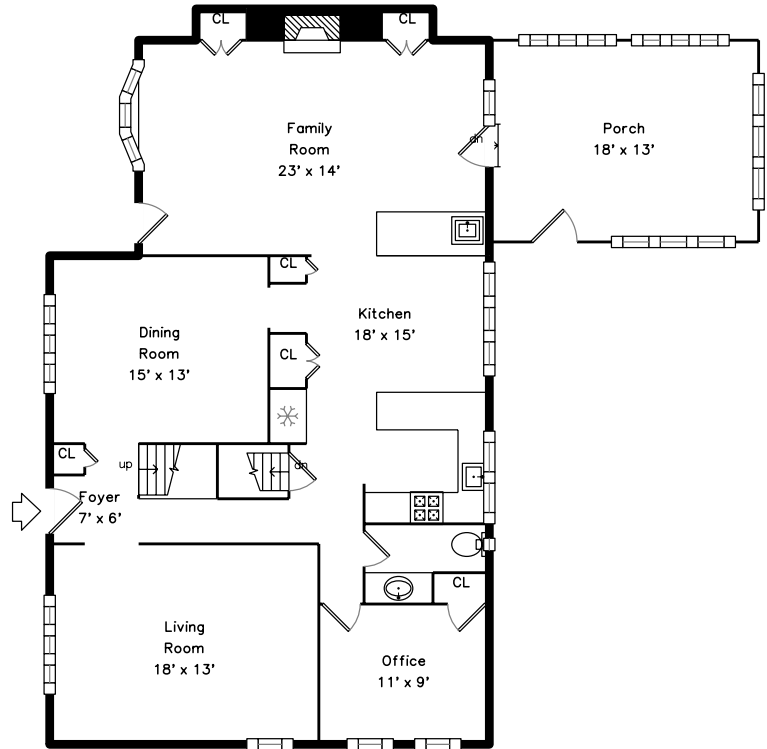

Upper

Lower

Main

33 Berkeley Road
North Andover, MA 01845

PicturePlan by  vis-home

Measurements may not be 100% accurate.
Floor plans are provided for convenience only.
Room sizes are not used to calculate area.

Upper

Main

Lower

Outside

Outside

Outside

Outside

Outside

Deck

Deck

Foyer

Living Room

Living Room

Living Room

Living Room

Dining Room

Kitchen

Kitchen

Kitchen

Family Room

Family Room

Family Room

Family Room

Office