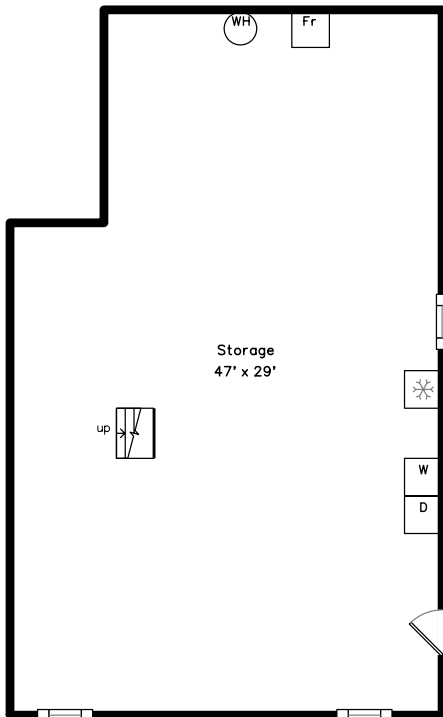

Upper

Lower

Main

33 Berkeley Road
North Andover, MA 01845

PicturePlan by  vis-home

Measurements may not be 100% accurate.
Floor plans are provided for convenience only.
Room sizes are not used to calculate area.

Upper

Main

Lower

Outside

Outside

Outside

Outside

Outside

Deck

Deck

Foyer

Living Room

Living Room

Living Room

Living Room

Dining Room

Bathroom

WalkInCloset

Storage

Storage

Storage

Storage