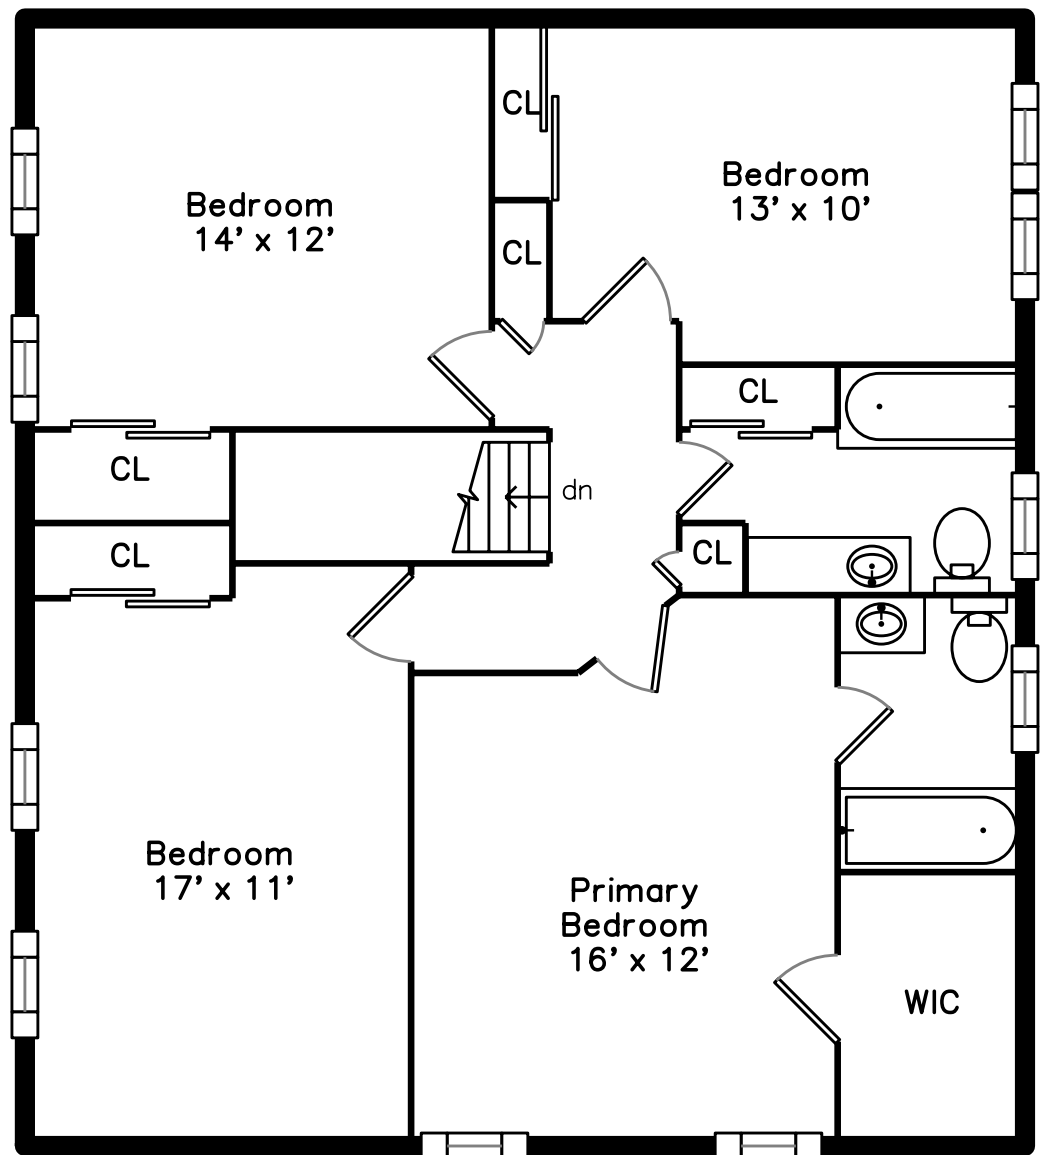

Upper

Lower

Main

33 Berkeley Road
North Andover, MA 01845

PicturePlan by  vis-home

Measurements may not be 100% accurate.
Floor plans are provided for convenience only.
Room sizes are not used to calculate area.

Upper

Main

Lower

Outside

Outside

Outside

Outside

Outside

Deck

Deck

Foyer

Living Room

Living Room

Living Room

Living Room

Dining Room

Bathroom

WalkInCloset

Storage

Storage

Storage

Storage