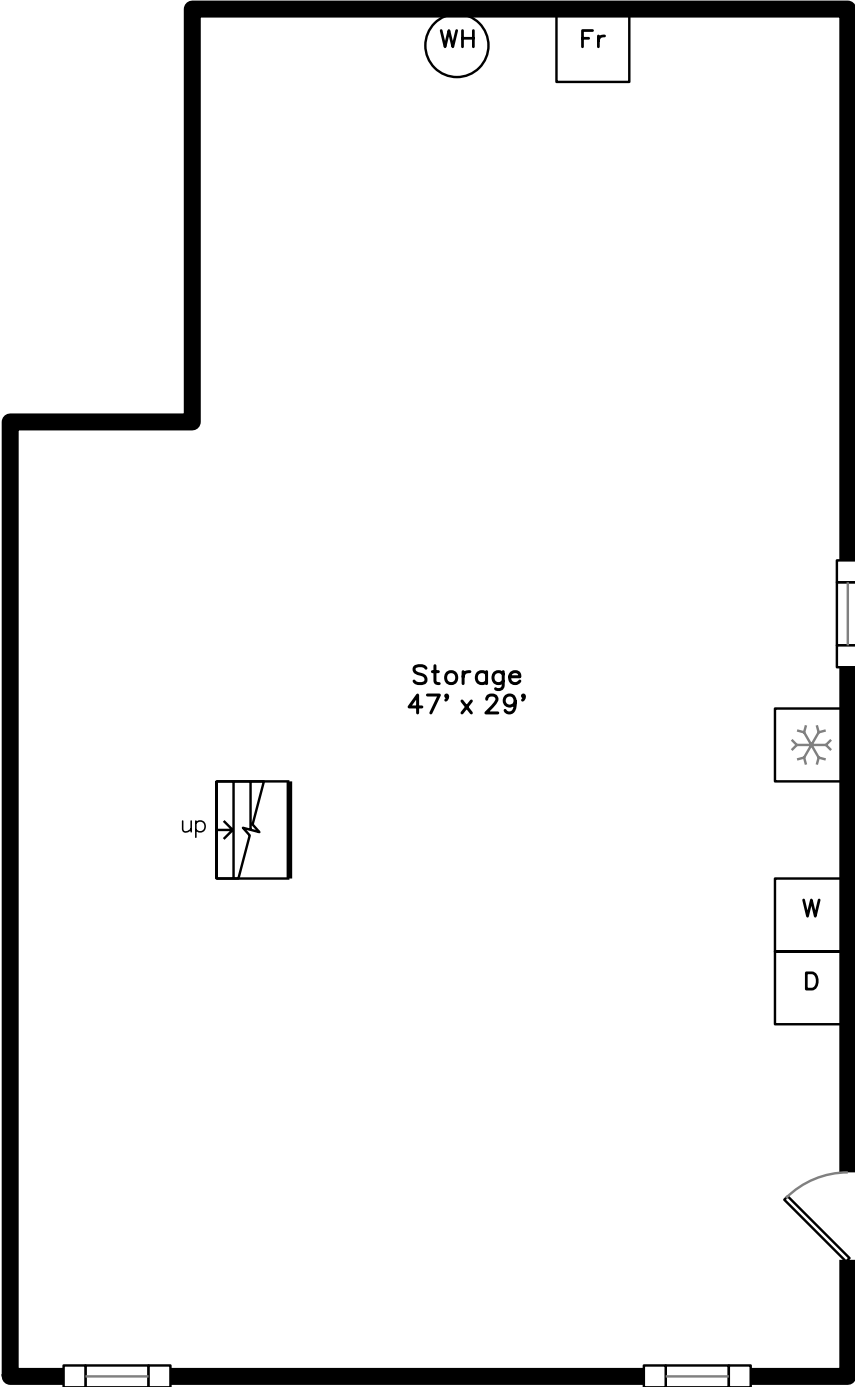

Upper

Lower

Main

33 Berkeley Road
North Andover, MA 01845

PicturePlan by  vis-home

Measurements may not be 100% accurate.
Floor plans are provided for convenience only.
Room sizes are not used to calculate area.

Upper

Main

Lower

Outside

Outside

Outside

Outside

Outside

Deck

Deck

Foyer

Living Room

Living Room

Living Room

Living Room

Dining Room

Bathroom

WalkInCloset

Storage

Storage

Storage

Storage