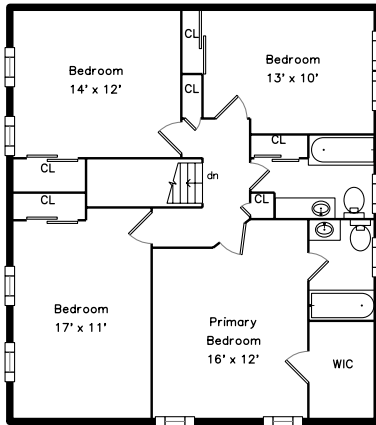

Upper

Lower

Main

33 Berkeley Road
North Andover, MA 01845

PicturePlan by  vis-home

Measurements may not be 100% accurate.
Floor plans are provided for convenience only.
Room sizes are not used to calculate area.

Upper

Main

Lower

Outside

Outside

Outside

Outside

Outside

Deck

Deck

Foyer

Living Room

Living Room

Living Room

Living Room

Dining Room

Bathroom

WalkInCloset

Storage

Storage

Storage

Storage