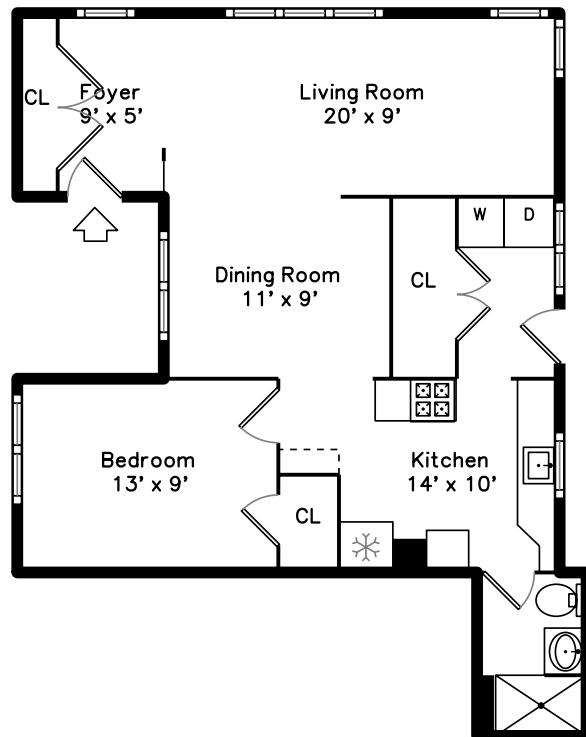

Unit 1 Top

Unit 1 Main

Unit 2 Main

Unit 1 Upper

8 Mermaid Avenue
Winthrop, MA 02152

PicturePlan by  vis-home

Measurements may not be 100% accurate.
Floor plans are provided for convenience only.
Room sizes are not used to calculate area.

Unit 1 Top

Unit 1 Upper

Unit 1 Main

Unit 2 Main

Outside

Outside

Outside

Outside

Kitchen

Bedroom

Laundry

Bathroom

Family Room

Family Room

Bedroom

Bedroom

Bedroom

Bedroom

Hall

Deck

Deck

Bathroom