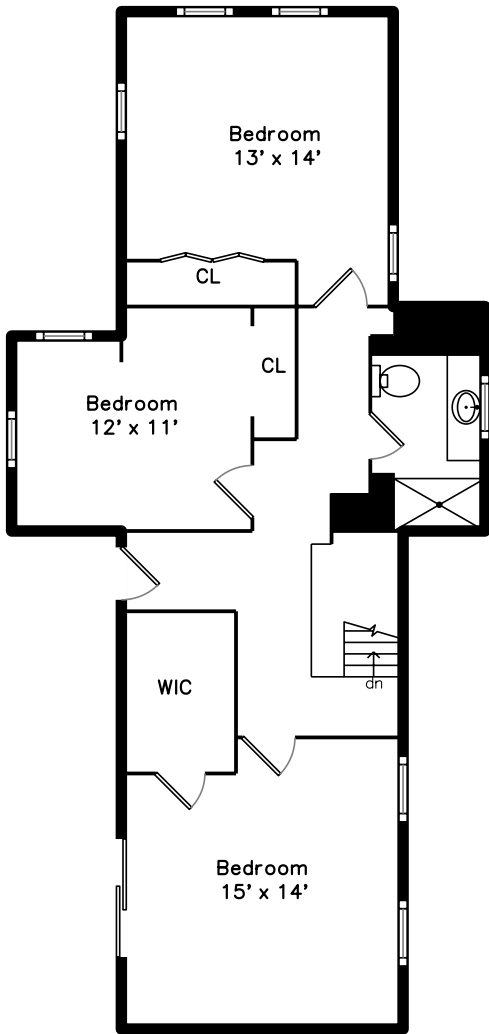

Unit 1 Top

Unit 1 Main

Unit 2 Main

Unit 1 Upper

8 Mermaid Avenue
Winthrop, MA 02152

PicturePlan by  vis-home

Measurements may not be 100% accurate.
Floor plans are provided for convenience only.
Room sizes are not used to calculate area.

Unit 1 Top

Unit 1 Upper

Unit 1 Main

Unit 2 Main

Outside

Outside

Outside

Outside

Kitchen

Bedroom

Laundry

Bathroom

Family Room

Family Room

Bedroom

Bedroom

Bedroom

Bedroom

Hall

Deck

Deck

Bathroom