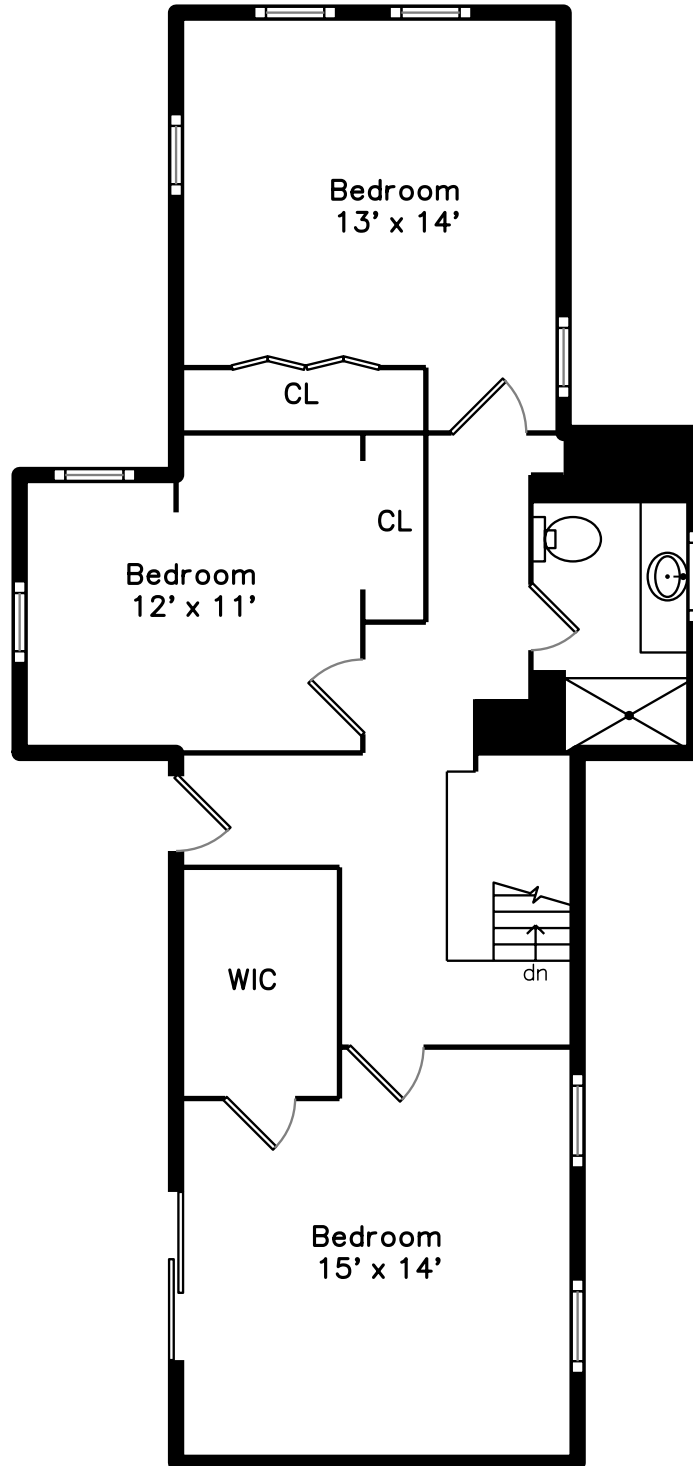

Unit 1 Top

Unit 1 Main

Unit 2 Main

Unit 1 Upper

8 Mermaid Avenue
Winthrop, MA 02152

PicturePlan by  vis-home

Measurements may not be 100% accurate.
Floor plans are provided for convenience only.
Room sizes are not used to calculate area.

Unit 1 Top

Unit 1 Upper

Unit 1 Main

Unit 2 Main

Outside

Outside

Outside

Outside

Kitchen

Bedroom

Laundry

Bathroom

Family Room

Family Room

Bedroom

Bedroom

Bedroom

Bedroom

Hall

Deck

Deck

Bathroom