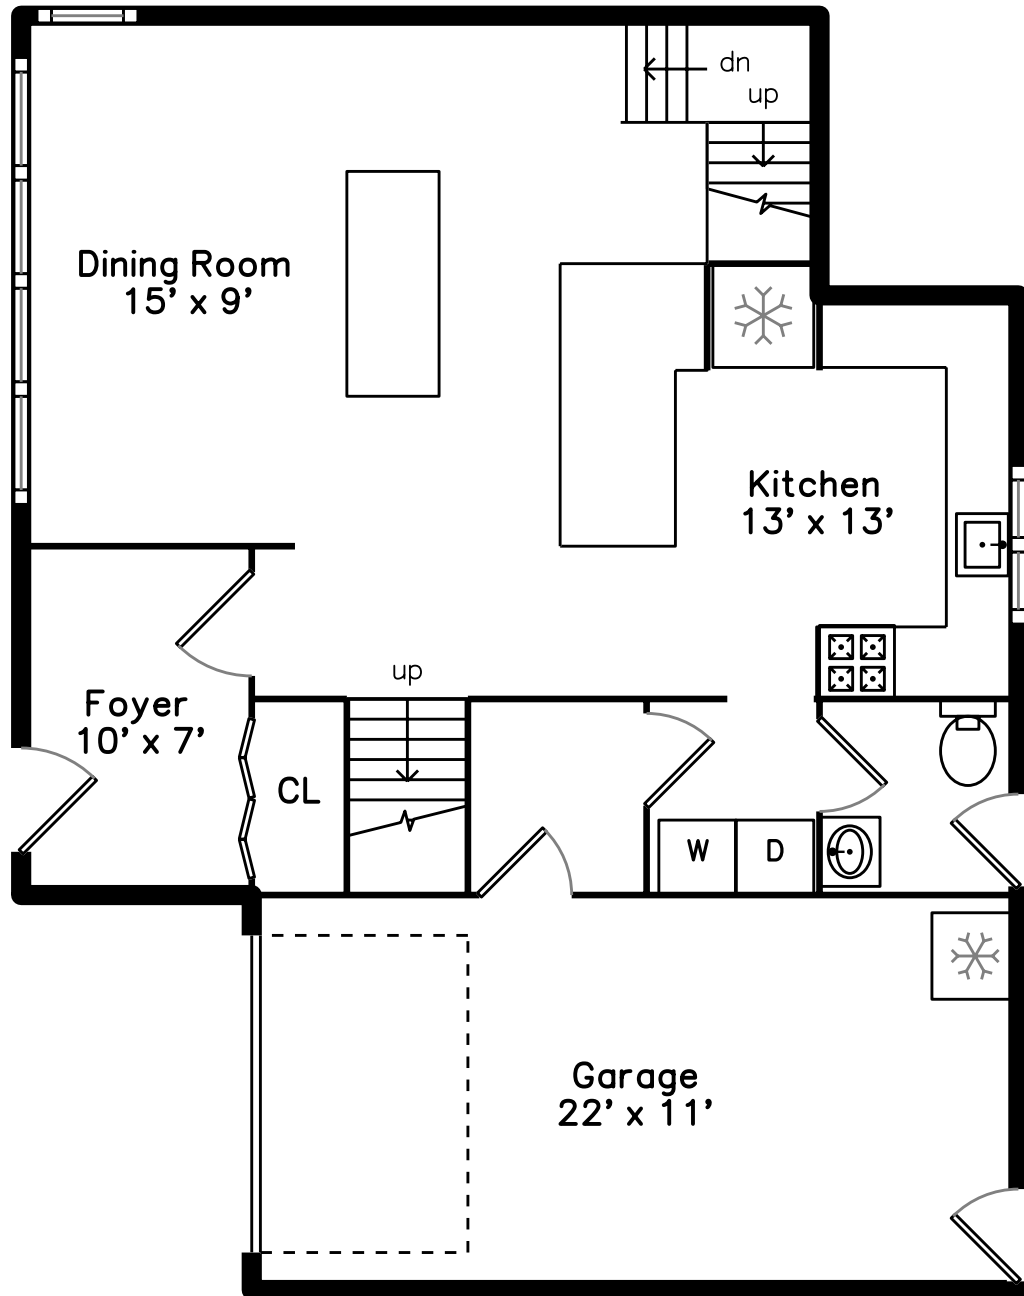

Unit 1 Top

Unit 1 Main

Unit 2 Main

Unit 1 Upper

8 Mermaid Avenue
Winthrop, MA 02152

PicturePlan by  vis-home

Measurements may not be 100% accurate.
Floor plans are provided for convenience only.
Room sizes are not used to calculate area.

Unit 1 Top

Unit 1 Upper

Unit 1 Main

Unit 2 Main

Outside

Outside

Outside

Outside

Aerial View

Aerial View

Aerial View

Aerial View

Aerial View

Foyer

Dining Room

Kitchen

Kitchen

Bedroom

Laundry

Bathroom

Family Room

Family Room

Bedroom

Bedroom