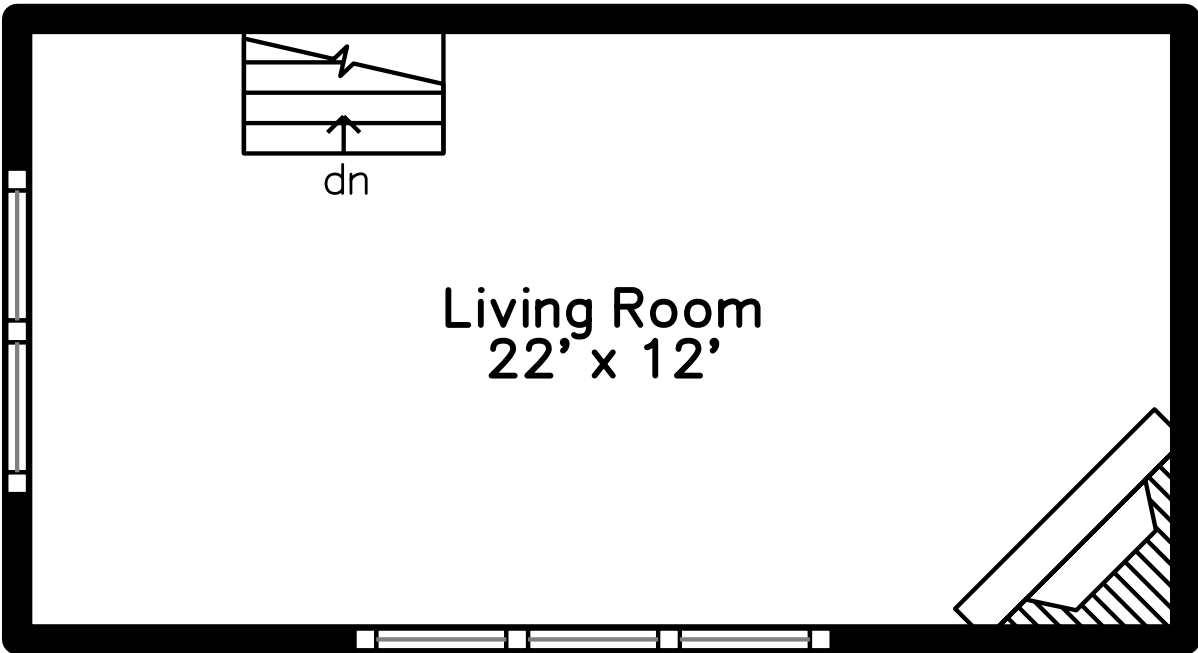

Unit 1 Upper