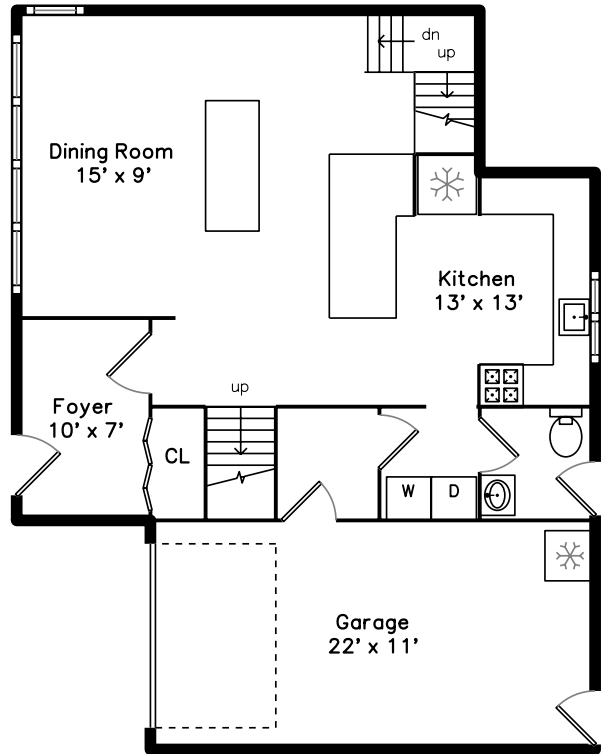

Unit 1 Top

Unit 1 Main

Unit 2 Main

Unit 1 Upper

8 Mermaid Avenue
Winthrop, MA 02152

PicturePlan by  vis-home

Measurements may not be 100% accurate.
Floor plans are provided for convenience only.
Room sizes are not used to calculate area.

Unit 1 Top

Unit 1 Upper

Unit 1 Main

Unit 2 Main

Outside

Outside

Outside

Outside

Aerial View

Aerial View

Aerial View

Aerial View

Aerial View

Foyer

Dining Room

Kitchen

Kitchen

Bedroom

Laundry

Bathroom

Family Room

Family Room

Bedroom

Bedroom