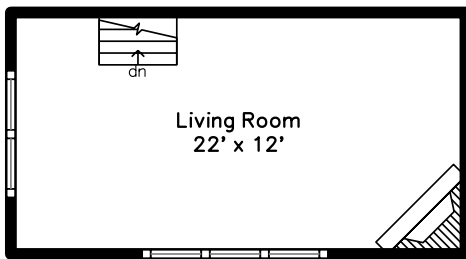

Unit 1 Top

Unit 1 Main

Unit 2 Main

Unit 1 Upper

8 Mermaid Avenue
Winthrop, MA 02152

PicturePlan by  vis-home

Measurements may not be 100% accurate.
Floor plans are provided for convenience only.
Room sizes are not used to calculate area.

Unit 1 Top

Unit 1 Upper

Unit 1 Main

Unit 2 Main

Outside

Outside

Outside

Outside