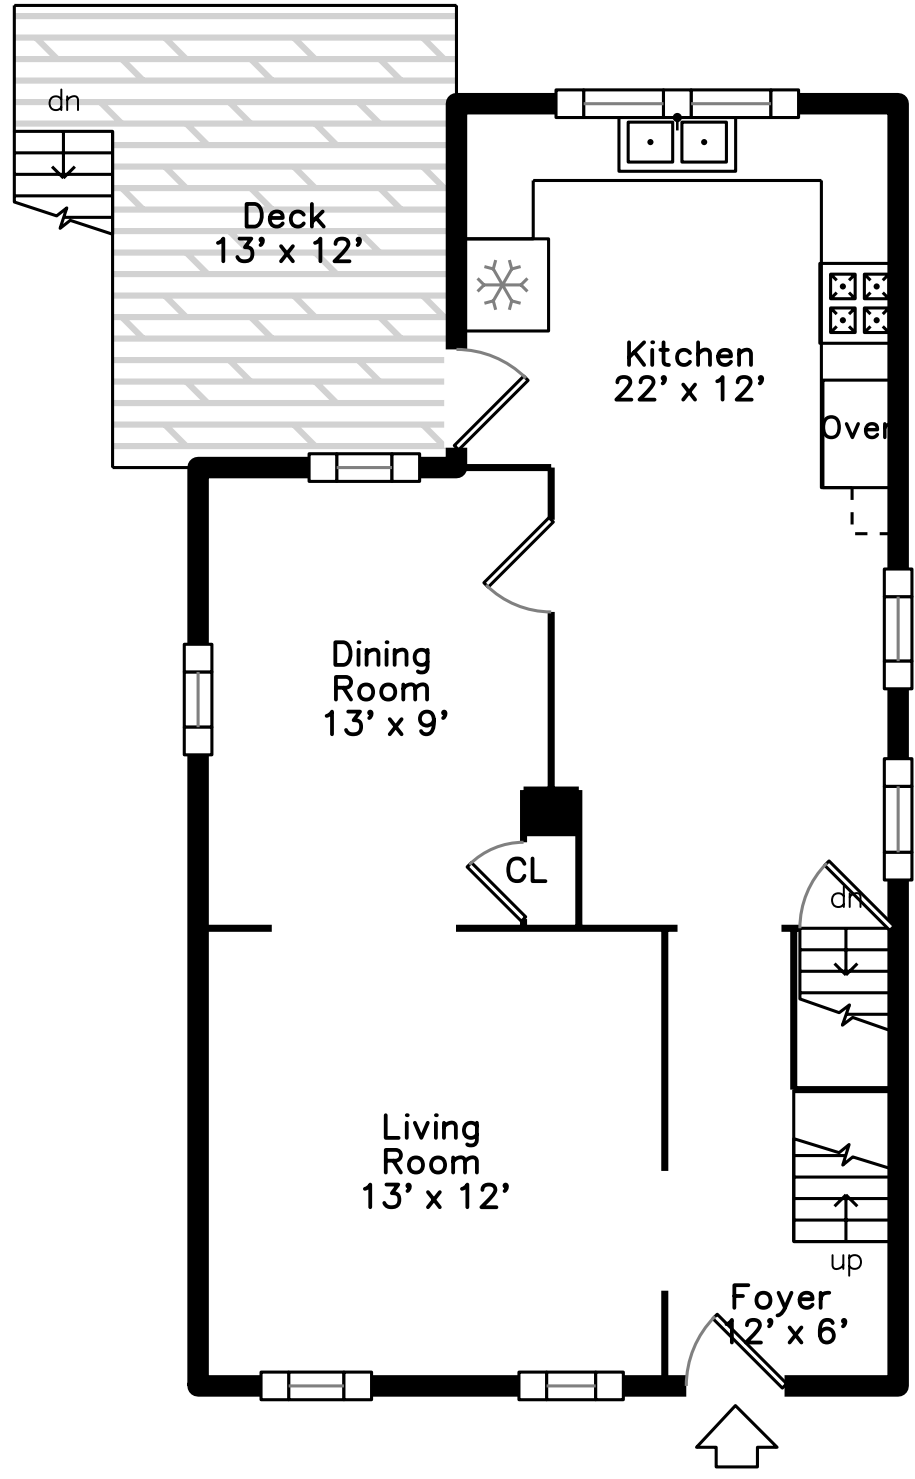

Upper

Main

**32 Villa Avenue
Everett, MA 02149**

PicturePlan by  vis-home

Measurements may not be 100% accurate.
Floor plans are provided for convenience only.
Room sizes are not used to calculate area.

Upper

Main

Outside

Outside

Outside

Outside

Outside

Outside

Foyer

Foyer

Living Room

Living Room

Living Room

Dining Room

Dining Room

Dining Room

Kitchen

Bathroom

Bathroom