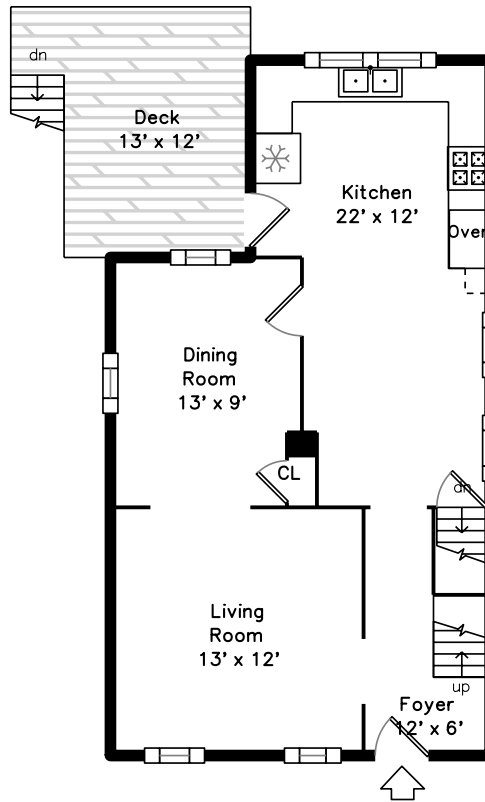

Upper

Main

**32 Villa Avenue
Everett, MA 02149**

PicturePlan by  vis-home

Measurements may not be 100% accurate.
Floor plans are provided for convenience only.
Room sizes are not used to calculate area.

Upper

Foyer

Living Room

Living Room

Living Room

Dining Room

Dining Room

Dining Room

Kitchen

Deck

Bedroom

Bedroom

Bedroom

Bedroom

Bedroom

Bedroom

Bathroom

Bathroom

Bathroom