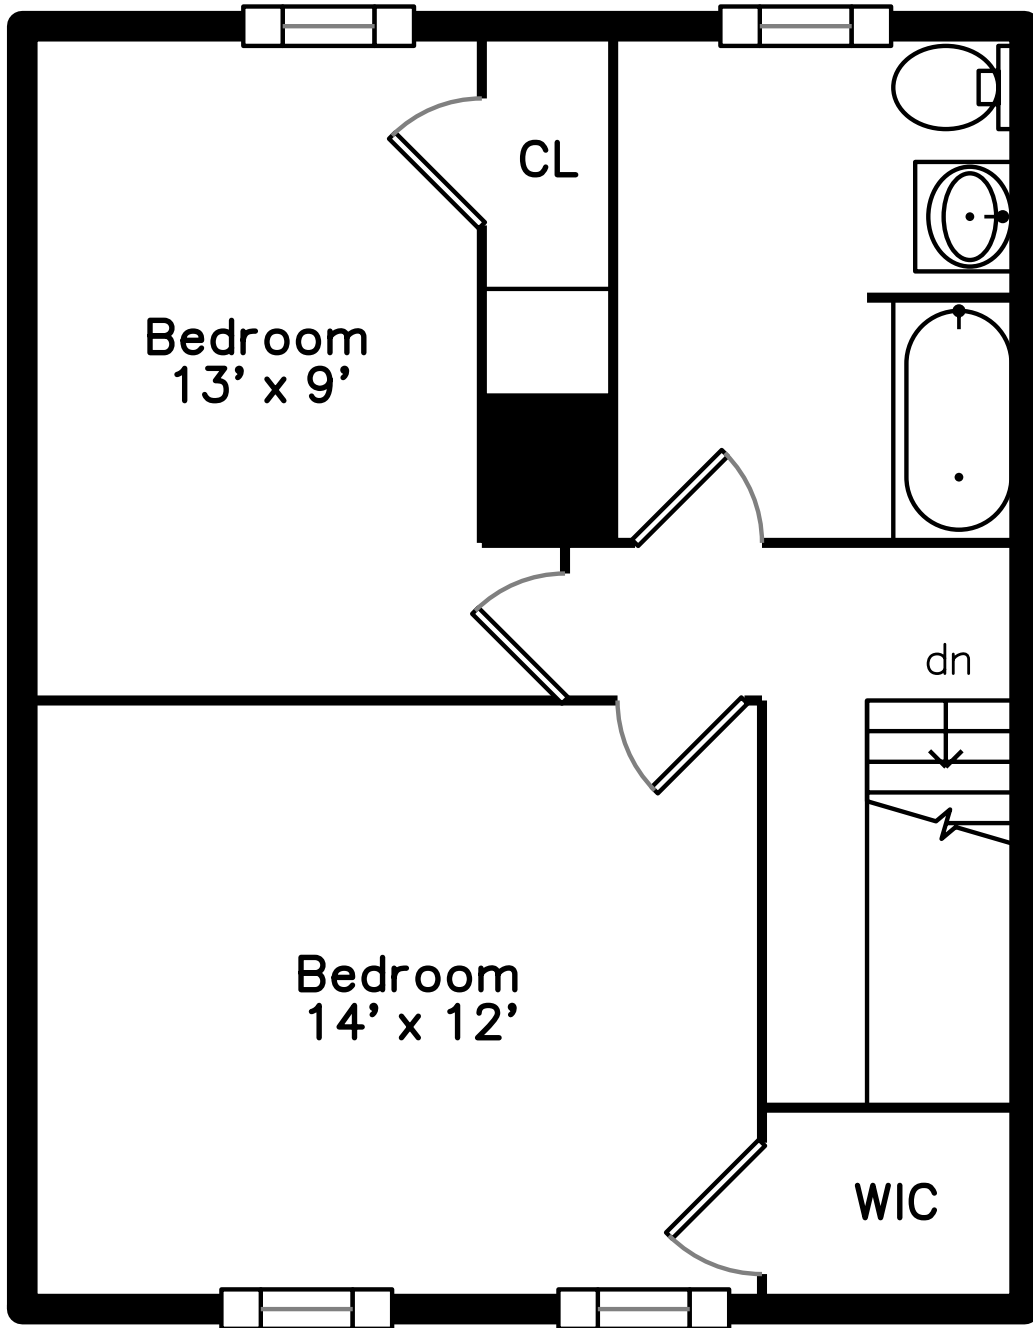

Upper

Main

**32 Villa Avenue
Everett, MA 02149**

PicturePlan by  vis-home

Measurements may not be 100% accurate.
Floor plans are provided for convenience only.
Room sizes are not used to calculate area.

Upper

Foyer

Living Room

Living Room

Living Room

Dining Room

Dining Room

Dining Room

Kitchen

Deck

Bedroom

Bedroom

Bedroom

Bedroom

Bedroom

Bedroom

Bathroom

Bathroom

Bathroom