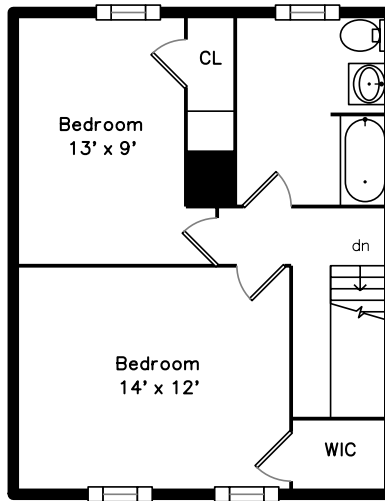

Upper

Main

**32 Villa Avenue
Everett, MA 02149**

PicturePlan by  vis-home

Measurements may not be 100% accurate.
Floor plans are provided for convenience only.
Room sizes are not used to calculate area.

Upper

Foyer

Living Room

Living Room

Living Room

Dining Room

Dining Room

Dining Room

Kitchen

Deck

Bedroom

Bedroom

Bedroom

Bedroom

Bedroom

Bedroom

Bathroom

Bathroom

Bathroom