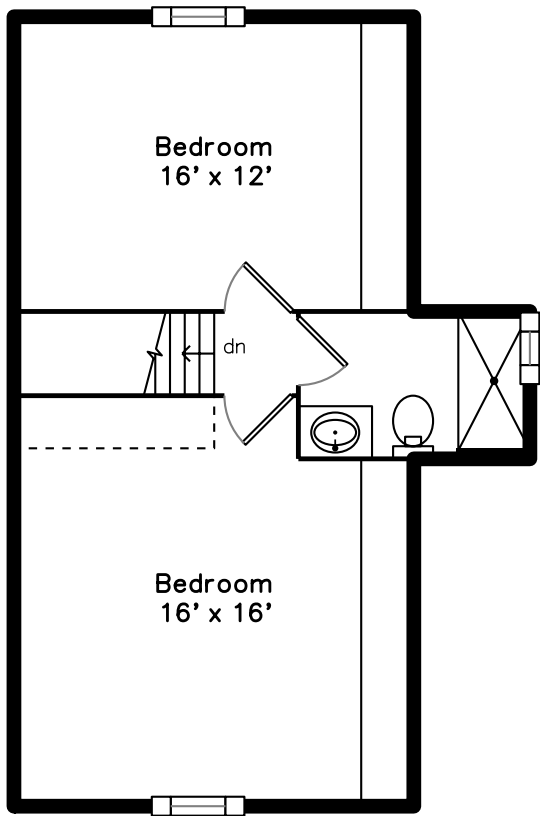

Upper

Main

Lower

8 Chatham Street
Arlington, MA 02474

PicturePlan by  vis-home

Measurements may not be 100% accurate.
Floor plans are provided for convenience only.
Room sizes are not used to calculate area.

Upper

Main

Lower

Outside

Outside

Outside

Outside

Outside

Outside

Outside

Deck

Deck

Deck

Deck

Living Room

Living Room

Living Room

Living Room

Living Room

Living Room

Dining Room

Dining Room

Dining Room

Dining Room