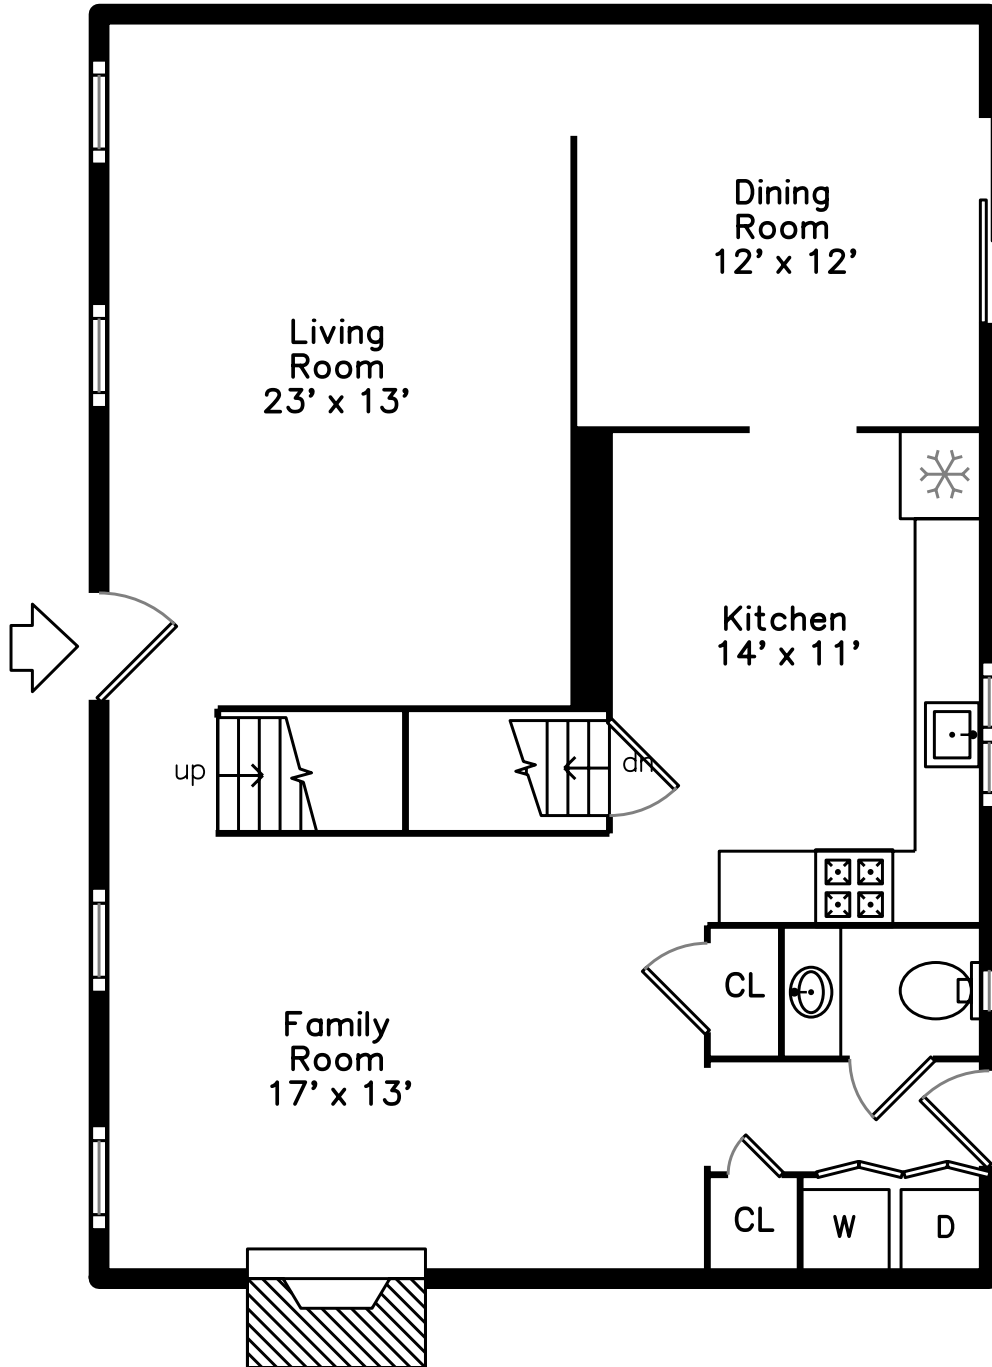

Upper

Main

Lower

**23 Grove Street
Reading, MA 01867**

PicturePlan by  vis-home
MORE THAN JUST A FLOORPLAN

Measurements may not be 100% accurate.
Floor plans are provided for convenience only.
Room sizes are not used to calculate area.

Upper

Main

Lower

Outside

Outside

Outside

Outside

Living Room

Living Room

Living Room

Dining Room

Dining Room

Dining Room

Kitchen

Kitchen

Kitchen

Kitchen

Family Room

Family Room

Family Room

Powder Room

Laundry

Bedroom

Bedroom