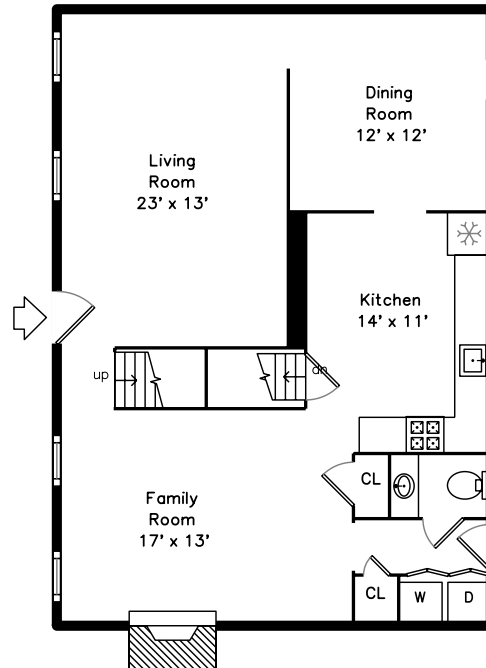

Upper

Main

Lower

**23 Grove Street
Reading, MA 01867**

PicturePlan by  vis-home
MORE THAN JUST A FLOORPLAN

Measurements may not be 100% accurate.
Floor plans are provided for convenience only.
Room sizes are not used to calculate area.

Upper

Main

Lower

Outside

Outside

Outside

Outside

Living Room

Living Room

Living Room

Dining Room

Dining Room

Dining Room

Kitchen

Kitchen

Kitchen

Kitchen

Family Room

Family Room

Family Room

Powder Room

Laundry

Bedroom

Bedroom