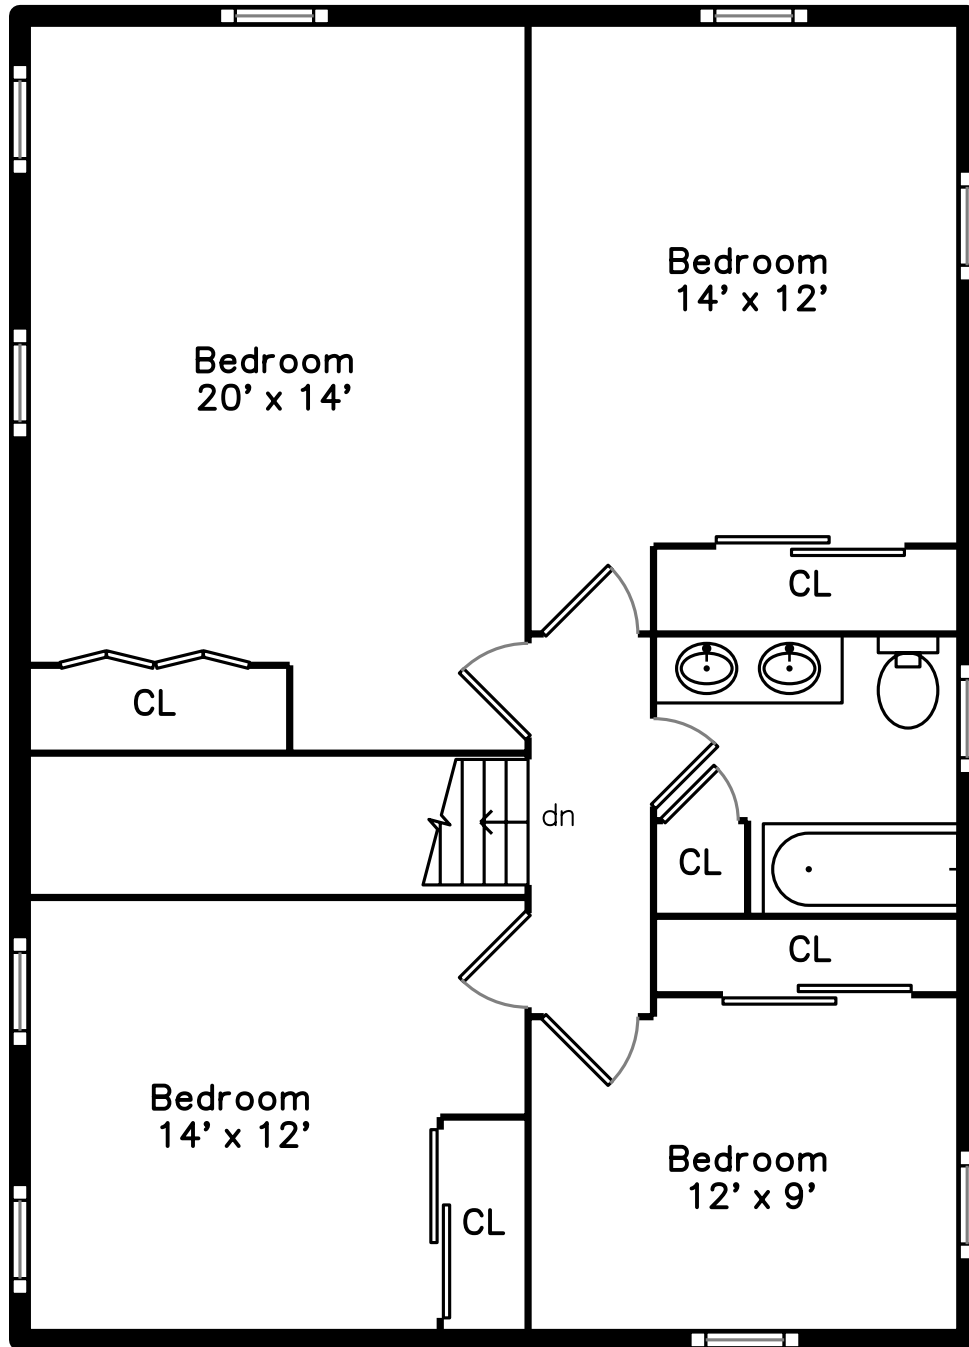

Upper

Main

Lower

**23 Grove Street
Reading, MA 01867**

PicturePlan by  vis-home
MORE THAN JUST A FLOORPLAN

Measurements may not be 100% accurate.
Floor plans are provided for convenience only.
Room sizes are not used to calculate area.

Upper

Main

Lower

Outside

Outside

Outside

Outside

Living Room

Living Room

Living Room

Dining Room

Dining Room

Dining Room

Kitchen

Kitchen

Kitchen

Kitchen

Family Room

Family Room

Family Room

Powder Room

Laundry

Bedroom

Bedroom