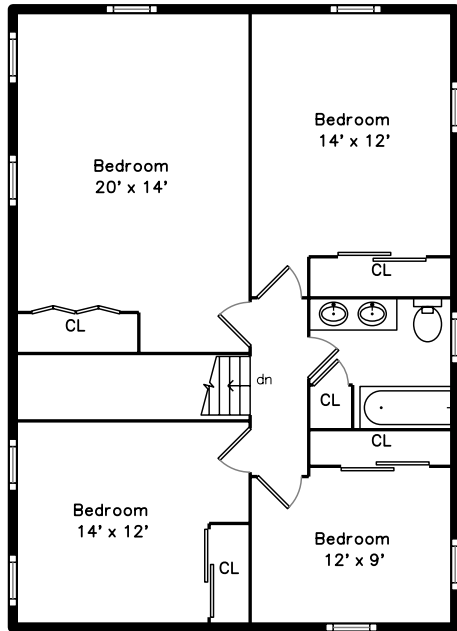

Upper

Main

Lower

**23 Grove Street
Reading, MA 01867**

PicturePlan by  vis-home
MORE THAN JUST A FLOORPLAN

Measurements may not be 100% accurate.
Floor plans are provided for convenience only.
Room sizes are not used to calculate area.

Upper

Main

Lower

Outside

Outside

Outside

Outside

Living Room

Living Room

Living Room

Dining Room

Dining Room

Dining Room

Kitchen

Kitchen

Kitchen

Bedroom

Bathroom

Back

Back

Back

Back

Back