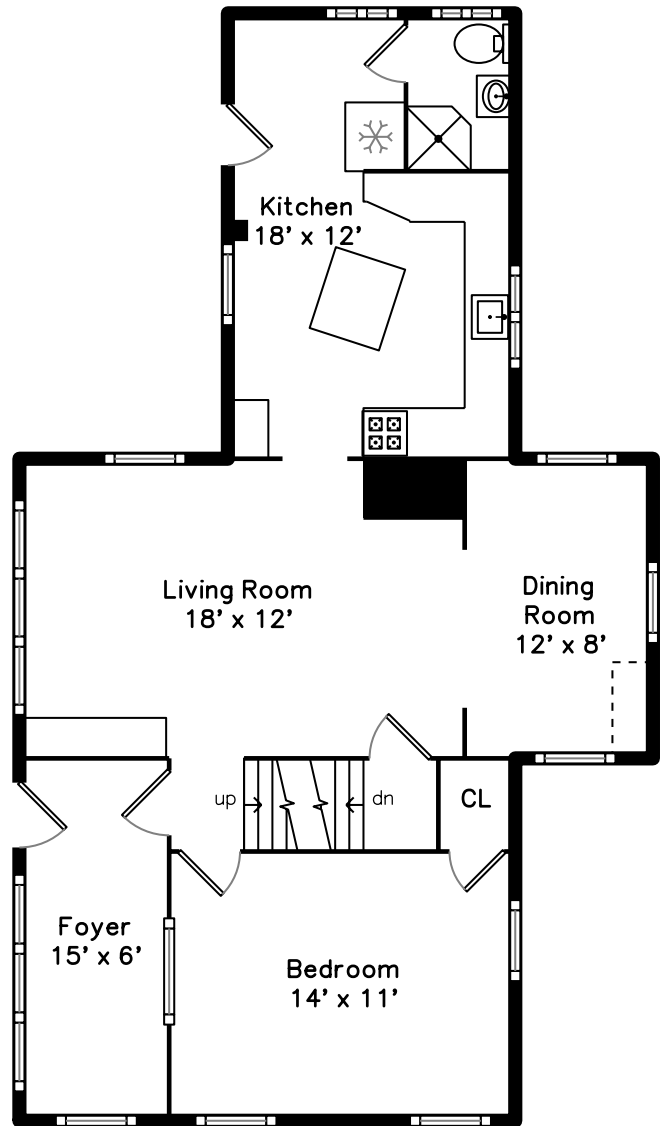

# Upper

# Main

73 Crystal Cove Avenue  
Winthrop, MA 02152

PicturePlan by  vis-home

Measurements may not be 100% accurate.  
Floor plans are provided for convenience only.  
Room sizes are not used to calculate area.

# Main

Outside

Back

Back

Outside

Outside

Foyer

Living Room

Dining Room

Kitchen

Kitchen

Bedroom

Bathroom

Bedroom

Bedroom

Bedroom