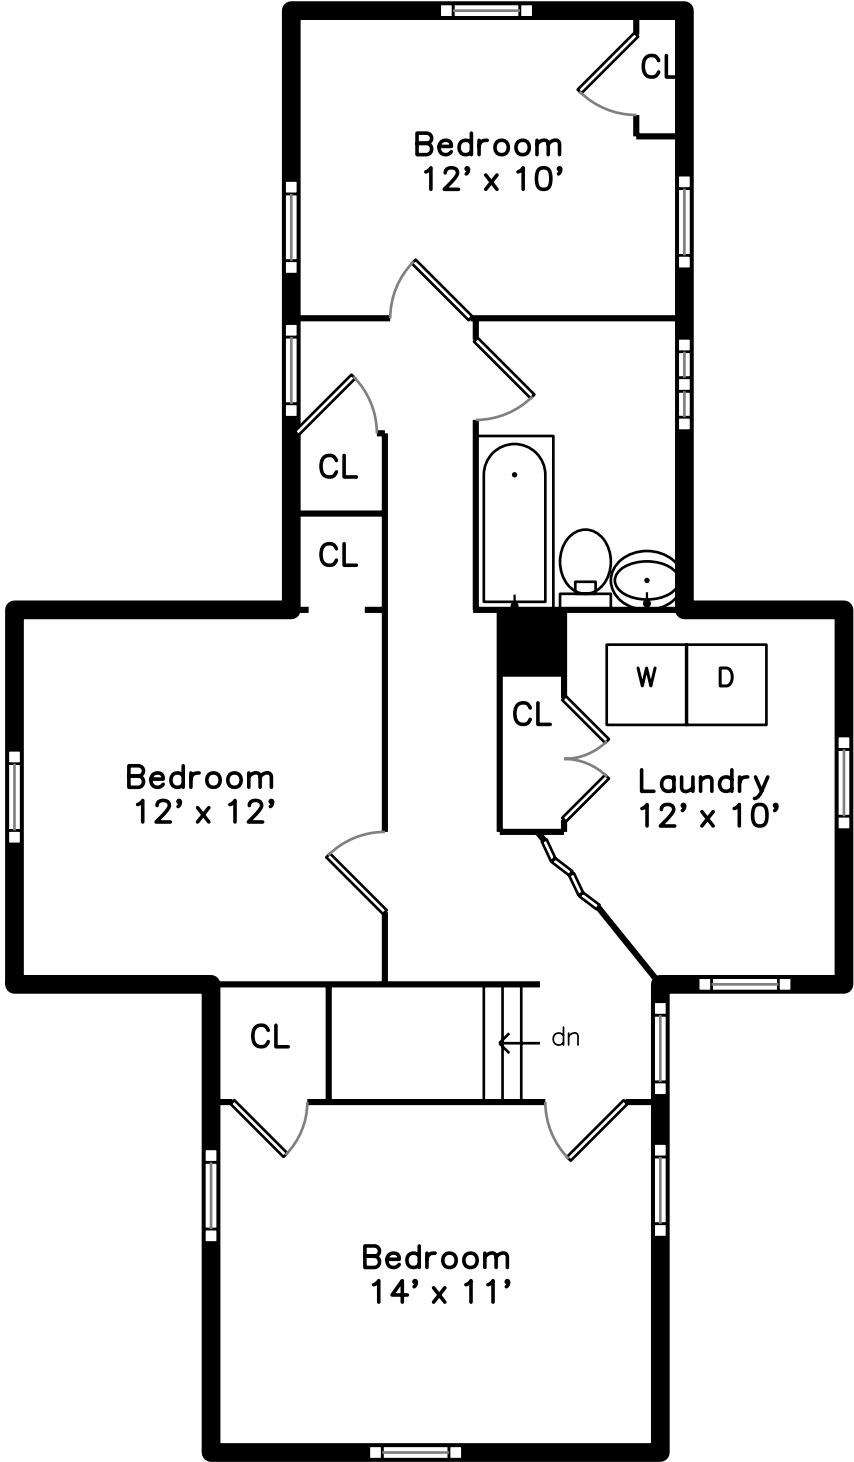

# Main

73 Crystal Cove Avenue  
Winthrop, MA 02152

PicturePlan by  vis-home

Measurements may not be 100% accurate.  
Floor plans are provided for convenience only.  
Room sizes are not used to calculate area.

# Upper

# Main

Outside

Back

Back

Outside

Outside

Foyer

Living Room

Dining Room

Kitchen

Kitchen

Bedroom

Bathroom

Bedroom

Bedroom

Bedroom