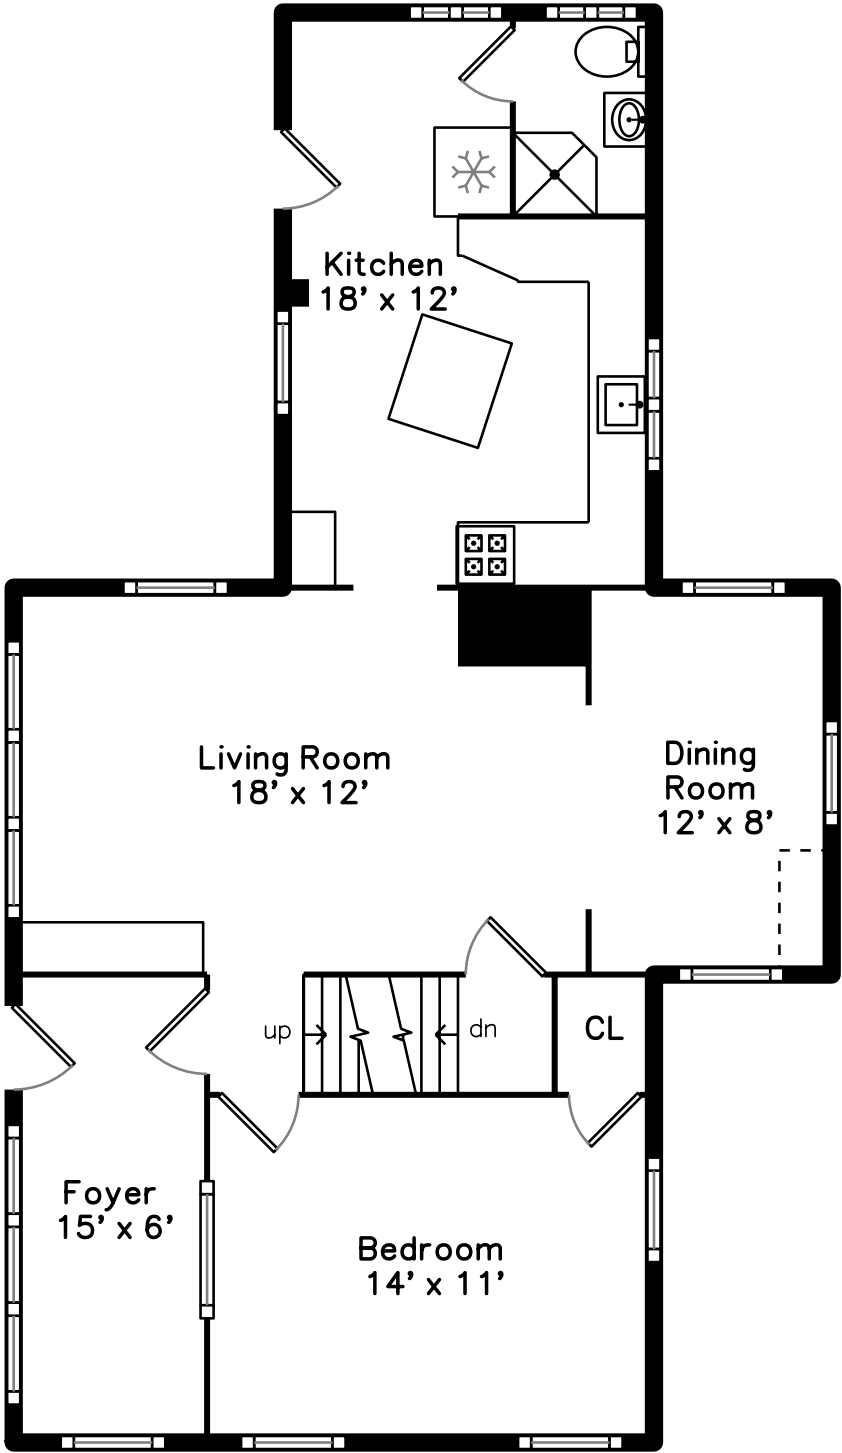

# Main

73 Crystal Cove Avenue  
Winthrop, MA 02152

PicturePlan by  vis-home

Measurements may not be 100% accurate.  
Floor plans are provided for convenience only.  
Room sizes are not used to calculate area.

# Upper

# Main

Outside

Back

Back

Outside

Outside

Foyer

Living Room

Dining Room

Kitchen

Kitchen

Bedroom

Bathroom

Bedroom

Bedroom

Bedroom