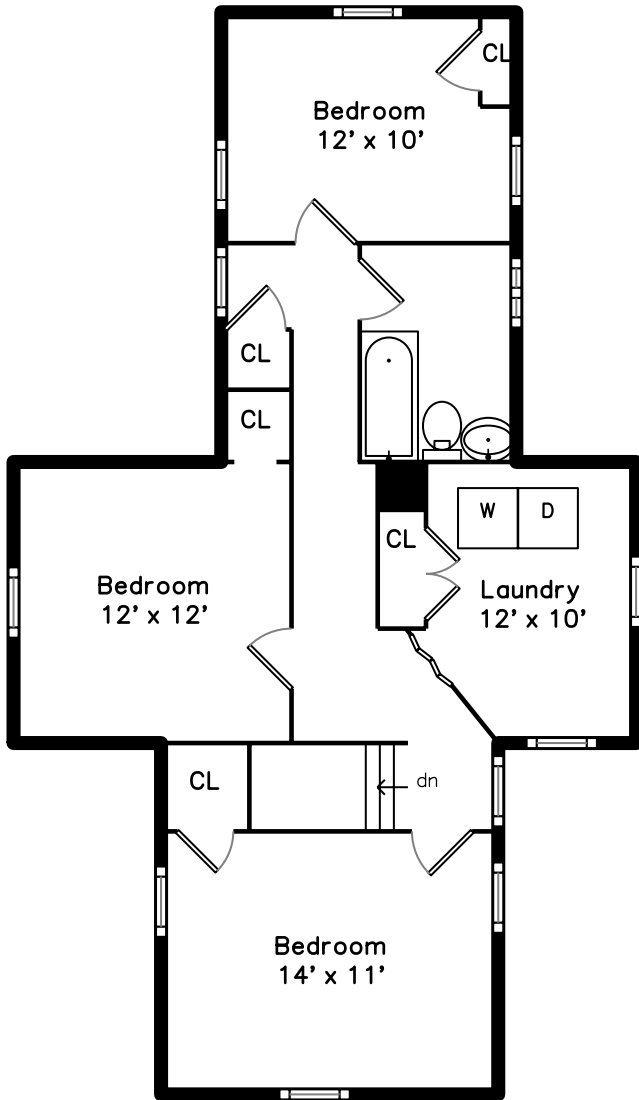

# Upper

# Main

73 Crystal Cove Avenue  
Winthrop, MA 02152

PicturePlan by  vis-home

Measurements may not be 100% accurate.  
Floor plans are provided for convenience only.  
Room sizes are not used to calculate area.

Dining Room

Kitchen

Kitchen

Bedroom

Bathroom

Bedroom

Bedroom

Bedroom