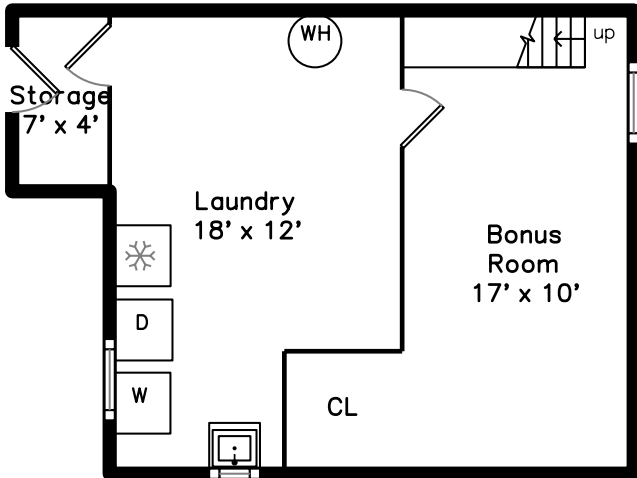

Upper

Main

Basement

21 Davis Street
Malden, MA 02148

PicturePlan by  vis-home

Measurements may not be 100% accurate.
Floor plans are provided for convenience only.
Room sizes are not used to calculate area.

Upper

Main

Basement

Outside

Living Room

Outside

Living Room

Living Room

Dining Room

Dining Room

Dining Room

Kitchen

Kitchen

Kitchen

Bedroom

Bedroom

Bedroom

Bedroom

Bedroom

Bedroom

Office

Bathroom

Bonus Room

Bonus Room