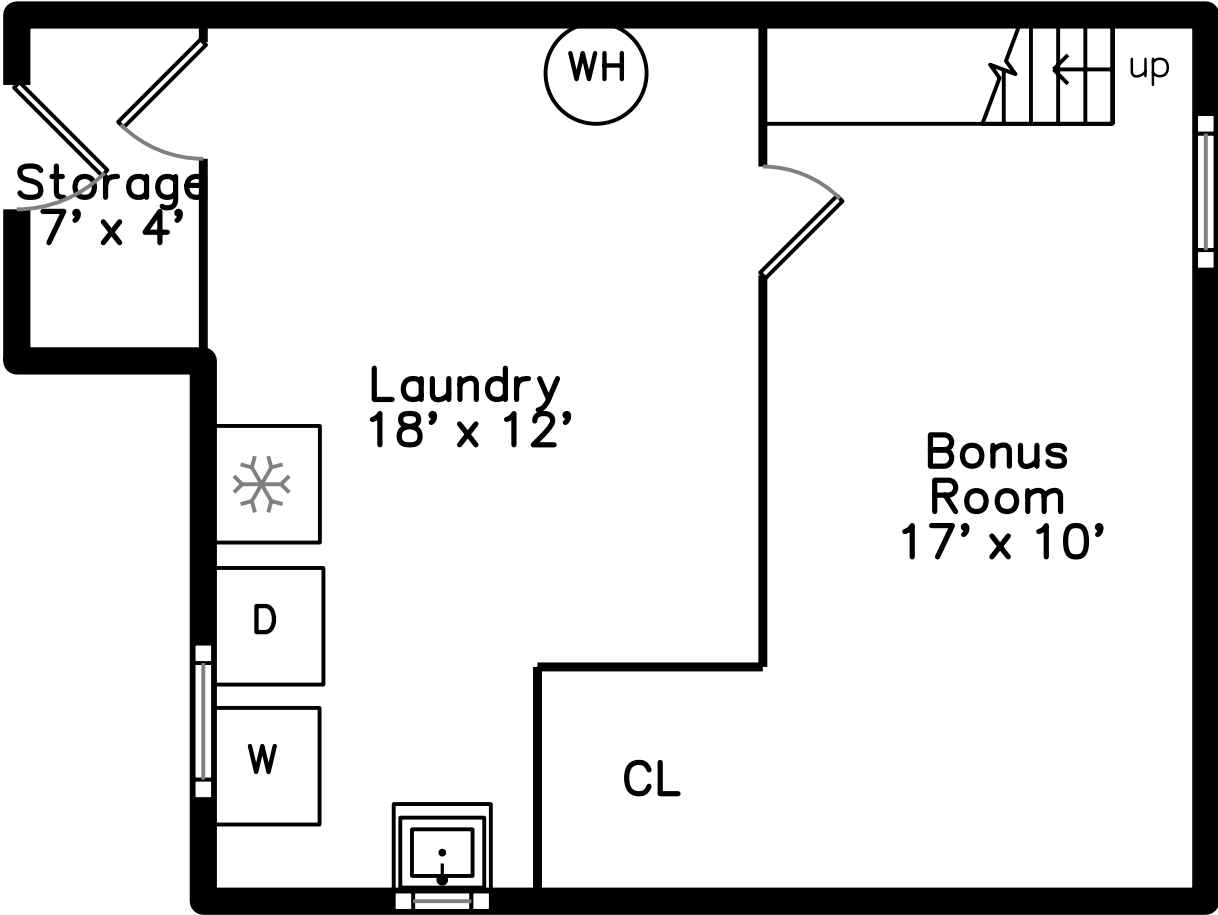

Upper

Main

Basement

21 Davis Street
Malden, MA 02148

PicturePlan by  vis-home

Measurements may not be 100% accurate.
Floor plans are provided for convenience only.
Room sizes are not used to calculate area.

Upper

Main

Basement

Outside

Living Room

Outside

Living Room

Living Room

Dining Room

Dining Room

Dining Room

Kitchen

Kitchen

Kitchen

Bedroom

Bedroom

Bedroom

Bedroom

Bedroom

Bedroom

Office

Bathroom

Bonus Room

Bonus Room