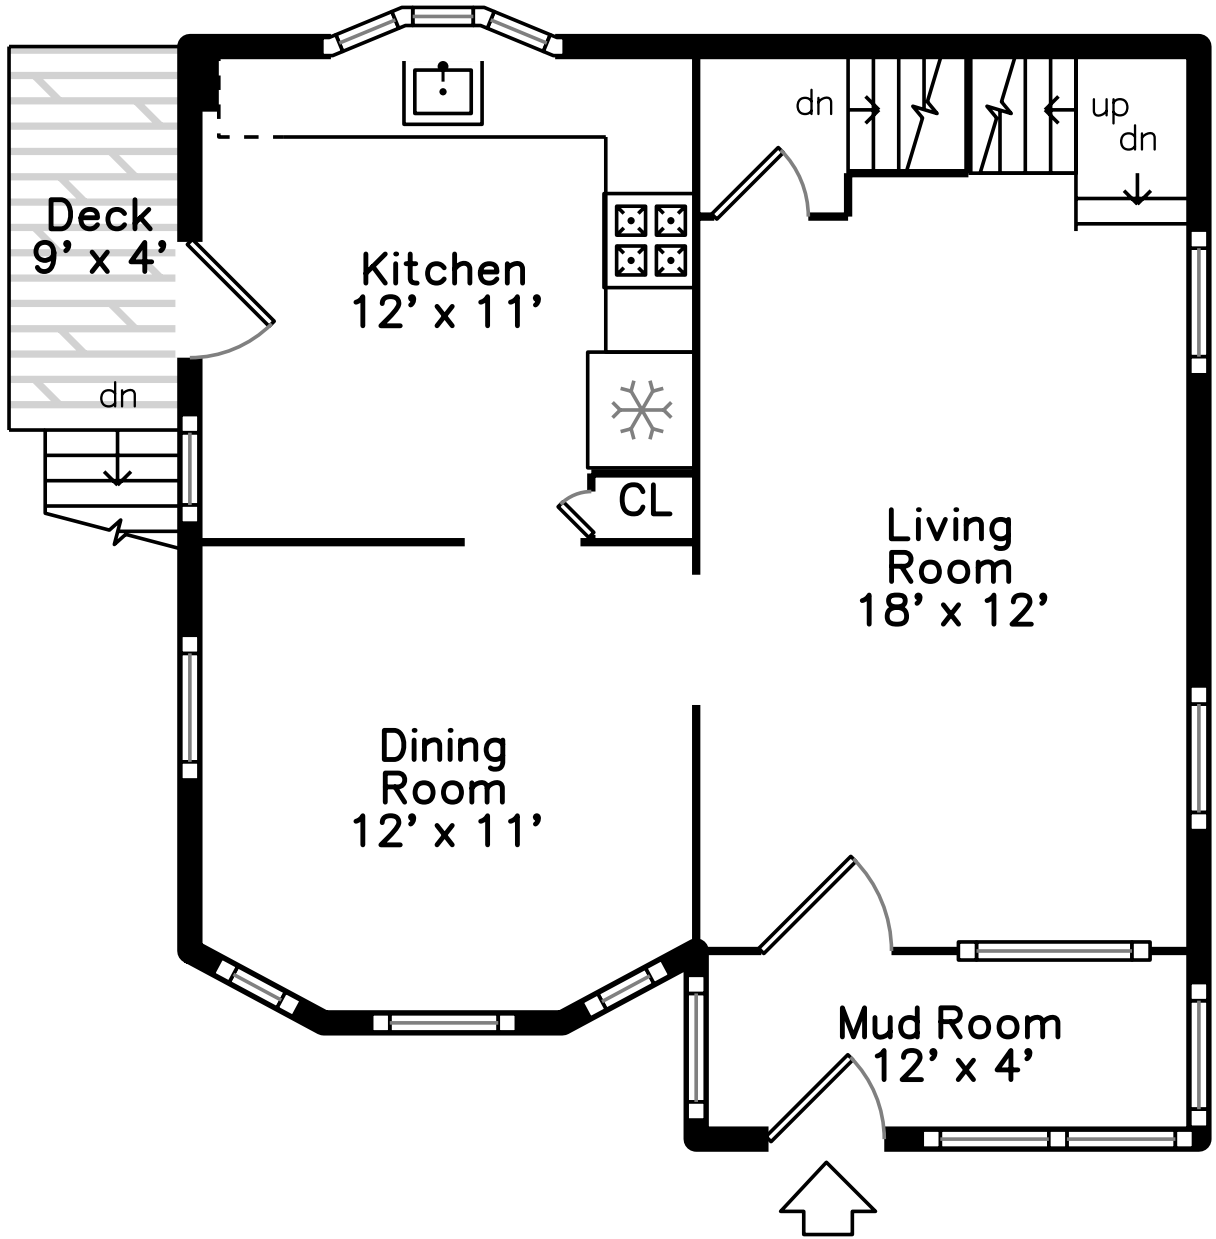

Upper

Main

Basement

21 Davis Street
Malden, MA 02148

PicturePlan by  vis-home

Measurements may not be 100% accurate.
Floor plans are provided for convenience only.
Room sizes are not used to calculate area.

Upper

Main

Basement

Outside

Living Room

Outside

Living Room

Living Room

Dining Room

Dining Room

Dining Room

Kitchen

Kitchen

Kitchen

Bedroom

Bedroom

Bedroom

Bedroom

Bedroom

Bedroom

Office

Bathroom

Bonus Room

Bonus Room