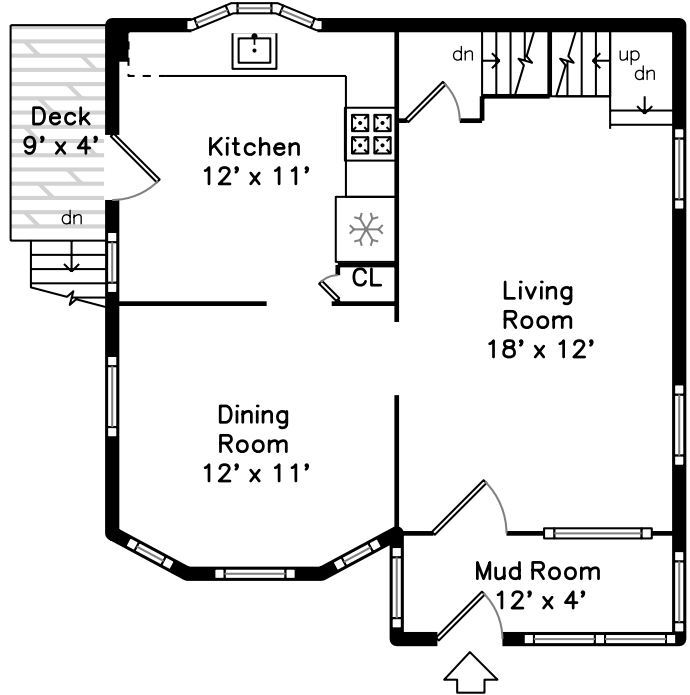

Upper

Main

Basement

21 Davis Street
Malden, MA 02148

PicturePlan by  vis-home

Measurements may not be 100% accurate.
Floor plans are provided for convenience only.
Room sizes are not used to calculate area.

Upper

Main

Basement

Outside

Living Room

Outside

Living Room

Living Room

Dining Room

Dining Room

Dining Room

Kitchen

Kitchen

Kitchen

Bedroom

Bedroom

Bedroom

Bedroom

Bedroom

Bedroom

Office

Bathroom

Bonus Room

Bonus Room