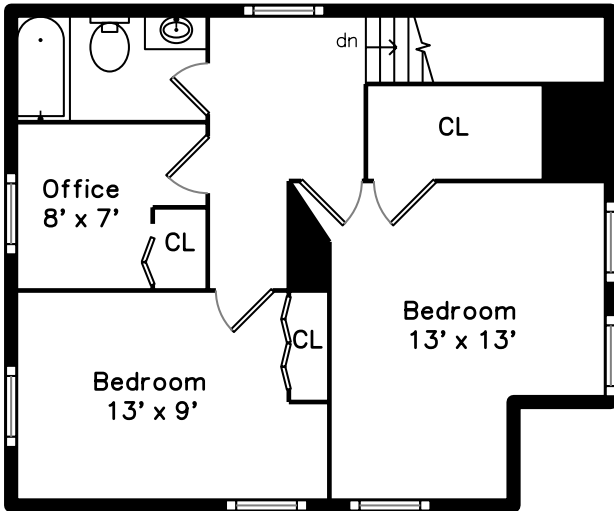

Upper

Main

Basement

21 Davis Street
Malden, MA 02148

PicturePlan by  vis-home

Measurements may not be 100% accurate.
Floor plans are provided for convenience only.
Room sizes are not used to calculate area.

Upper

Main

Basement

Outside

Living Room

Outside

Living Room

Living Room

Dining Room

Dining Room

Dining Room

Kitchen

Kitchen

Kitchen

Bedroom

Bedroom

Bedroom

Bedroom

Bedroom

Bedroom

Office

Bathroom

Bonus Room

Bonus Room