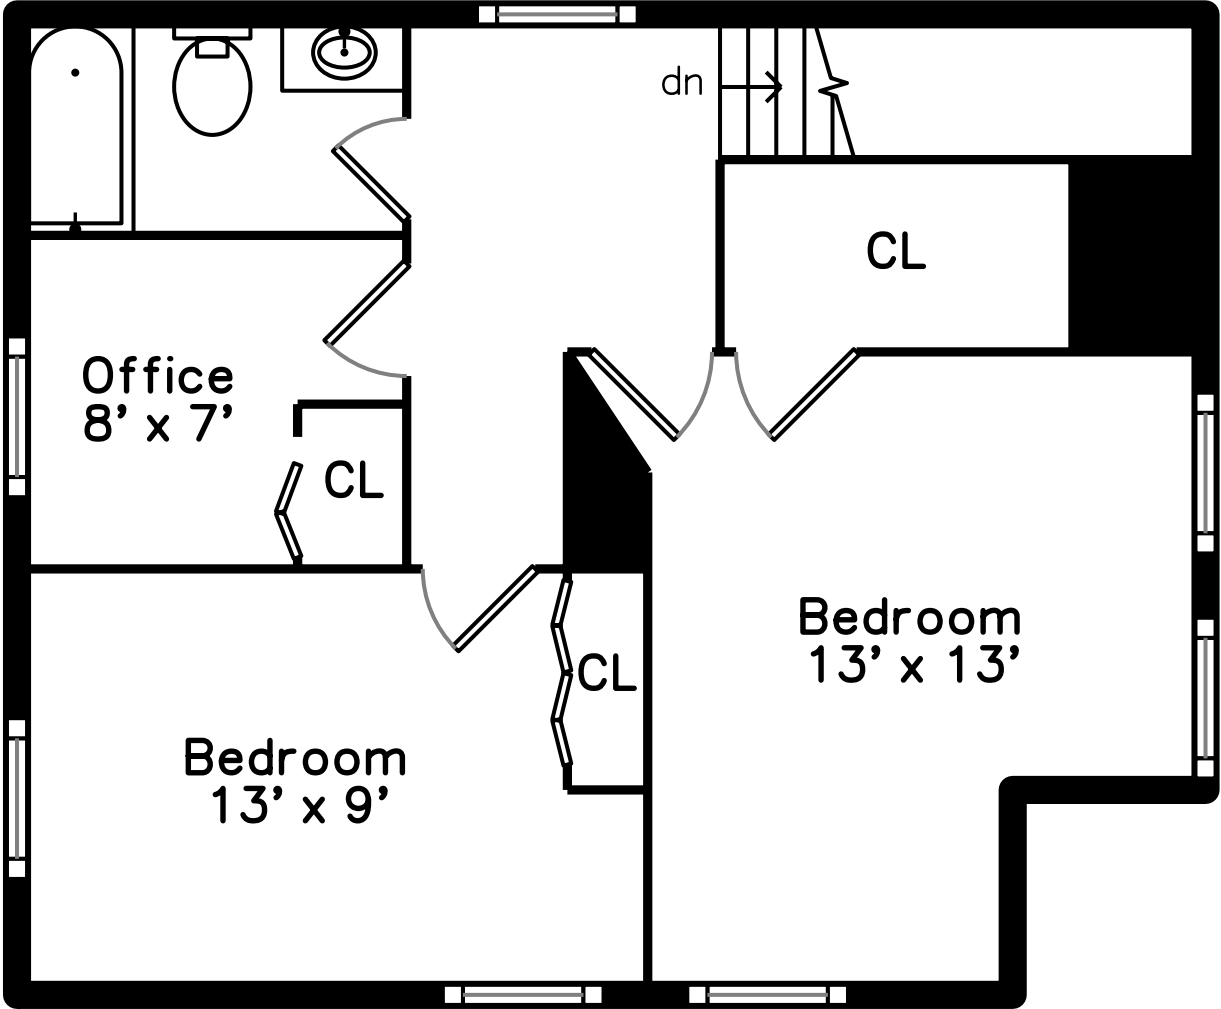

Upper

Main

Basement

21 Davis Street
Malden, MA 02148

PicturePlan by  vis-home

Measurements may not be 100% accurate.
Floor plans are provided for convenience only.
Room sizes are not used to calculate area.

Upper

Main

Basement

Outside

Living Room

Outside

Living Room

Living Room

Dining Room

Dining Room

Dining Room

Kitchen

Kitchen

Kitchen

Bedroom

Bedroom

Bedroom

Bedroom

Bedroom

Bedroom

Office

Bathroom

Bonus Room

Bonus Room