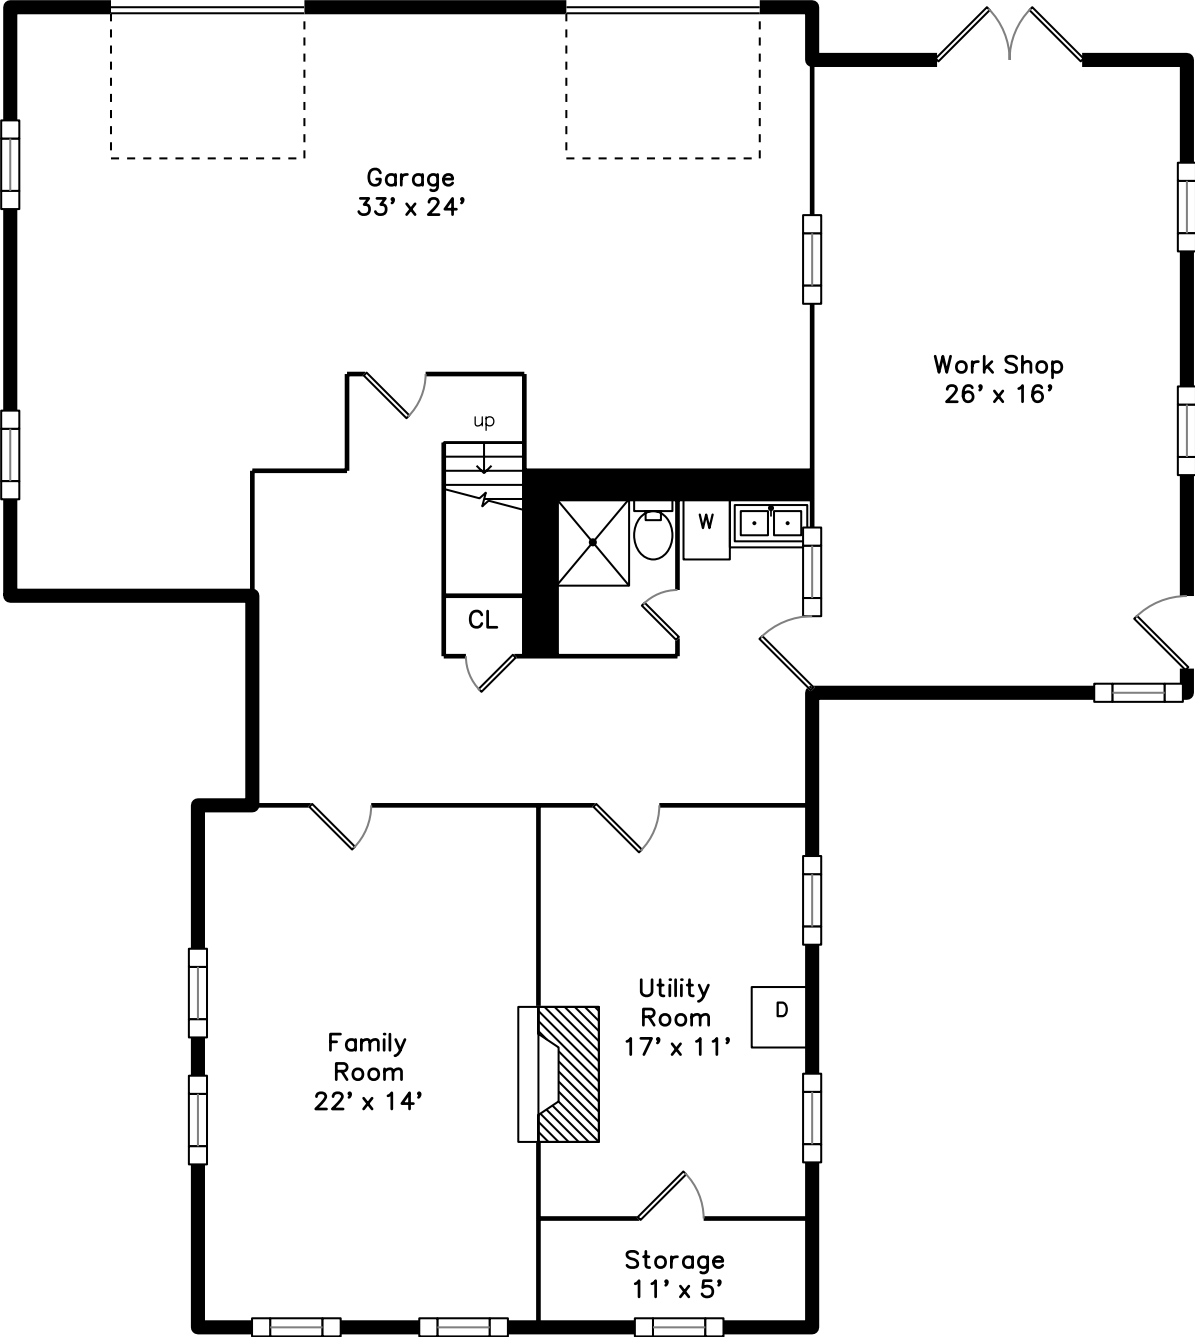

Upper

Main

Basement

253 Pond Street
Winchester, MA 01890
PicturePlan by 

Measurements may not be 100% accurate.
Floor plans are provided for convenience only.
Room sizes are not used to calculate area.

Upper

Main

Basement

Outside

Outside

Outside

Backyard

Backyard

Backyard

Family Room

Family Room

Family Room

Family Room

Kitchen

Kitchen

Kitchen

Dining

Dining

Bedroom

Bedroom

Primary Bedroom

Primary Bedroom

Primary Bedroom

Bedroom

Bedroom