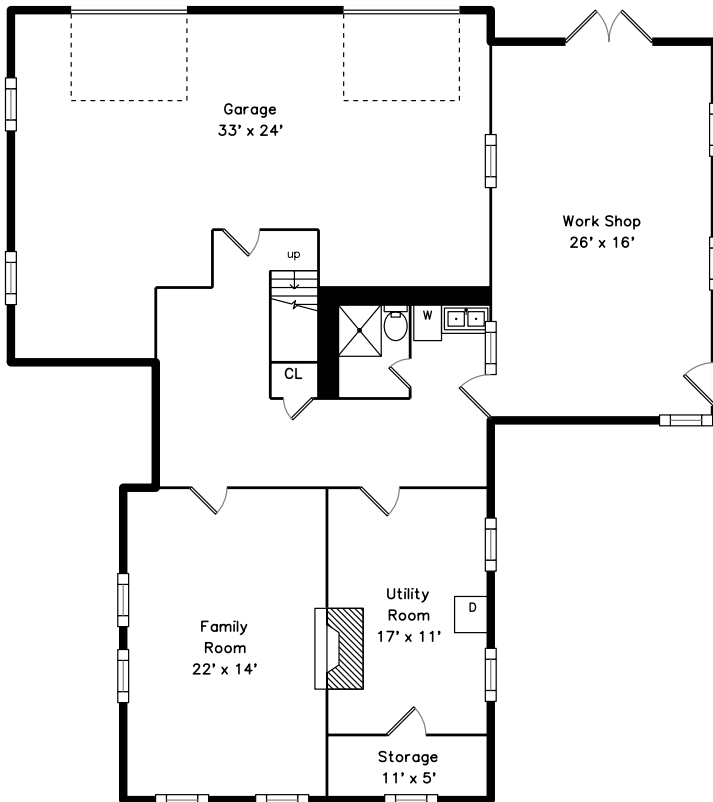

Upper

Main

Basement

253 Pond Street
Winchester, MA 01890
PicturePlan by 

Measurements may not be 100% accurate.
Floor plans are provided for convenience only.
Room sizes are not used to calculate area.

Upper

Main

Basement

Outside

Outside

Outside

Backyard

Backyard

Backyard

Family Room

Family Room

Family Room

Family Room

Kitchen

Kitchen

Kitchen

Dining

Dining

Bedroom

Bedroom

Primary Bedroom

Primary Bedroom

Primary Bedroom

Bedroom

Bedroom