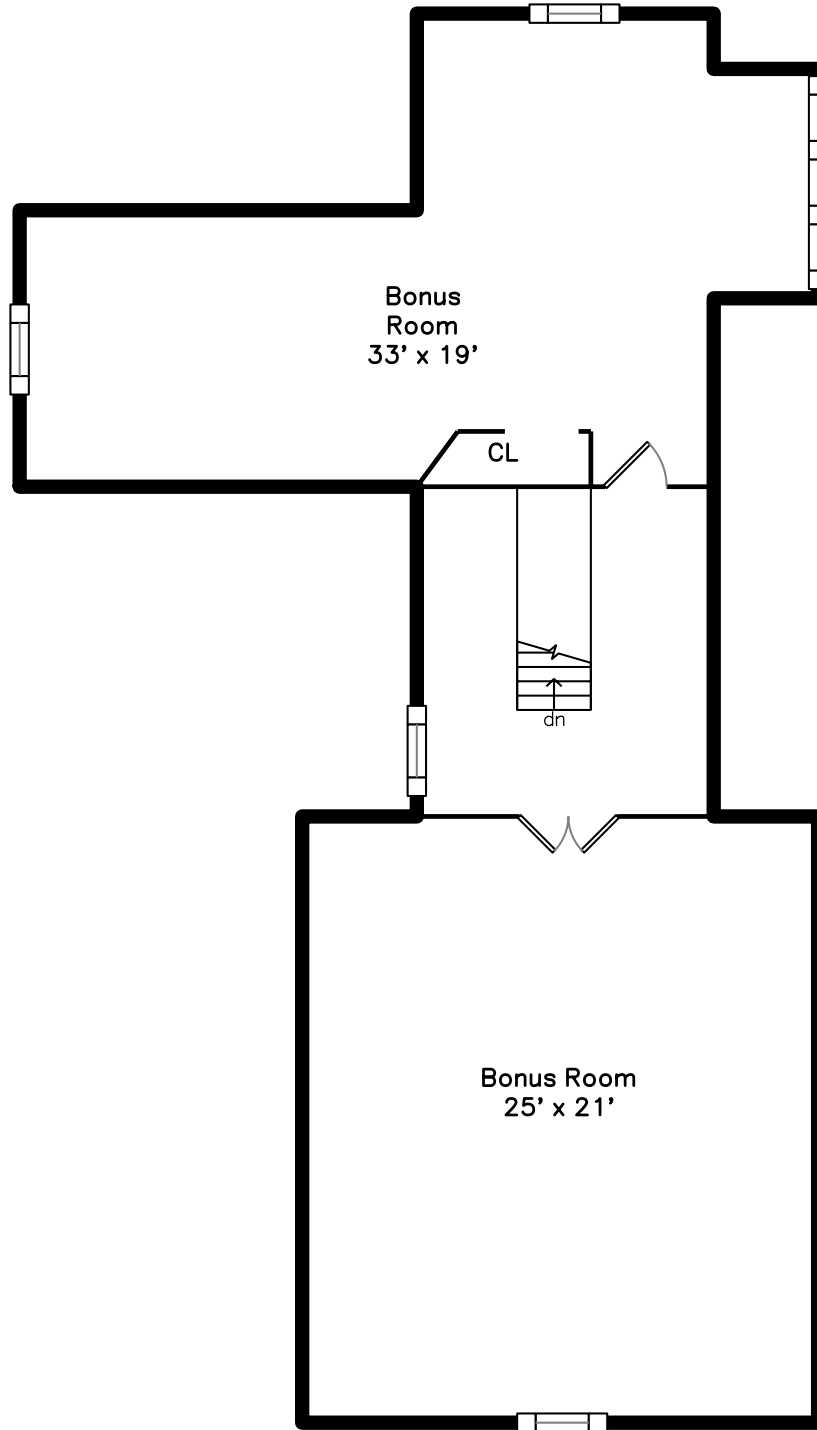

Upper

Main

Basement

253 Pond Street
Winchester, MA 01890
PicturePlan by 

Measurements may not be 100% accurate.
Floor plans are provided for convenience only.
Room sizes are not used to calculate area.

Upper

Dining

Bedroom

Bedroom

Primary Bedroom

Primary Bedroom

Primary Bedroom

Bedroom

Bedroom