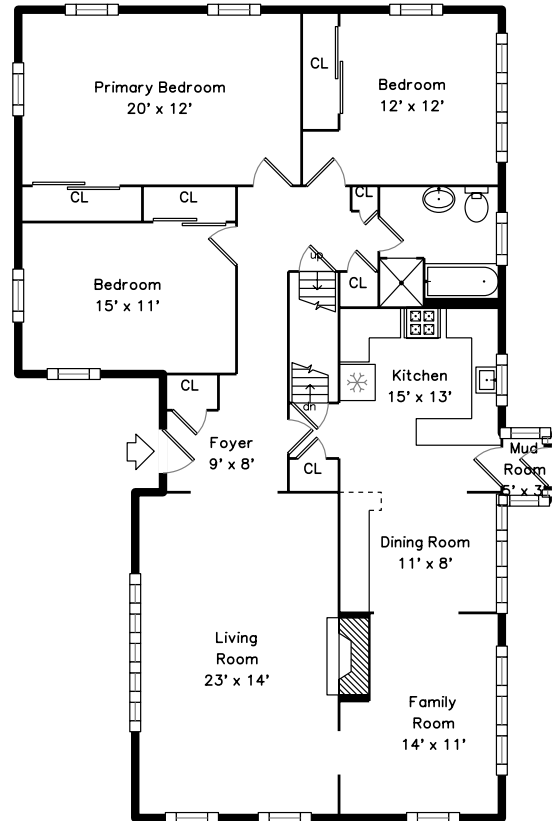

Upper

Main

Basement

253 Pond Street
Winchester, MA 01890
PicturePlan by 

Measurements may not be 100% accurate.
Floor plans are provided for convenience only.
Room sizes are not used to calculate area.

Upper

Main

Basement

Outside

Outside

Outside

Backyard

Backyard

Backyard

Family Room

Family Room

Family Room

Family Room

Kitchen

Kitchen

Kitchen

Dining

Dining

Bedroom

Bedroom

Primary Bedroom

Primary Bedroom

Primary Bedroom

Bedroom

Bedroom