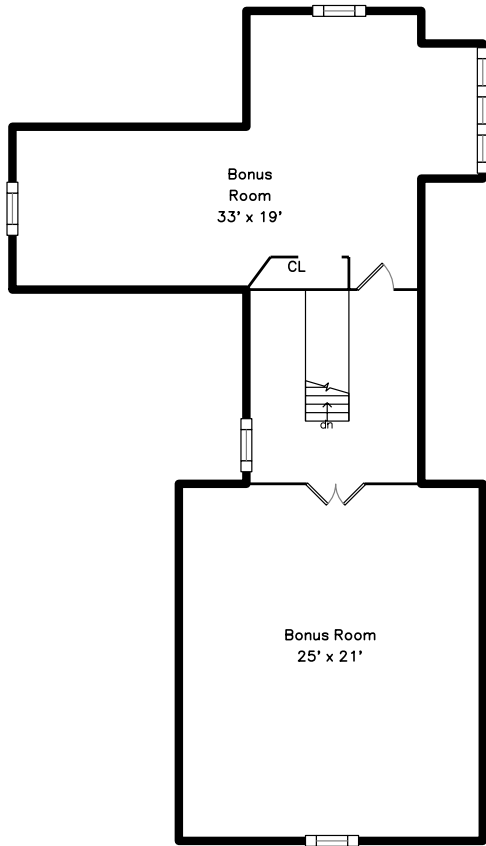

Upper

Main

Basement

253 Pond Street
Winchester, MA 01890
PicturePlan by 

Measurements may not be 100% accurate.
Floor plans are provided for convenience only.
Room sizes are not used to calculate area.

Upper