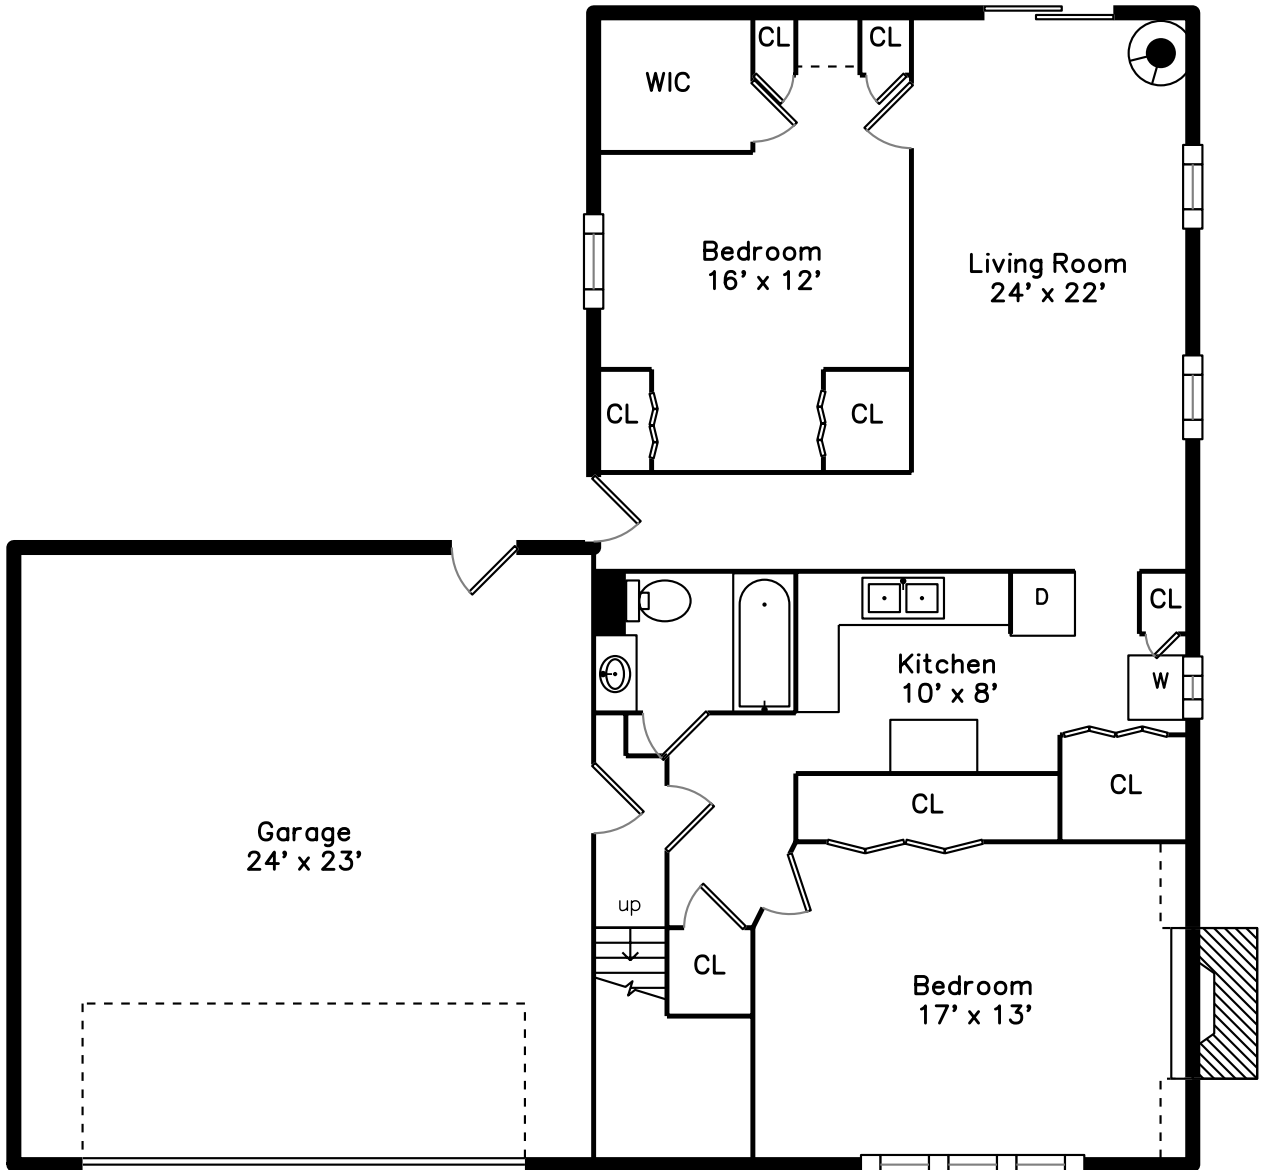

# Lower

650 East Street  
Walpole, MA 02081

PicturePlan by  vis-home

Measurements may not be 100% accurate.  
Floor plans are provided for convenience only.  
Room sizes are not used to calculate area.

# Lower

Outside

Outside

Outside

Back

Back

Back

Back

Back

Back

Back

Living Room

Living Room

Living Room

Living Room

Dining Room

Dining Room

Dining Room

Dining Room

Family Room

Family Room

Family Room

Family Room

Kitchen