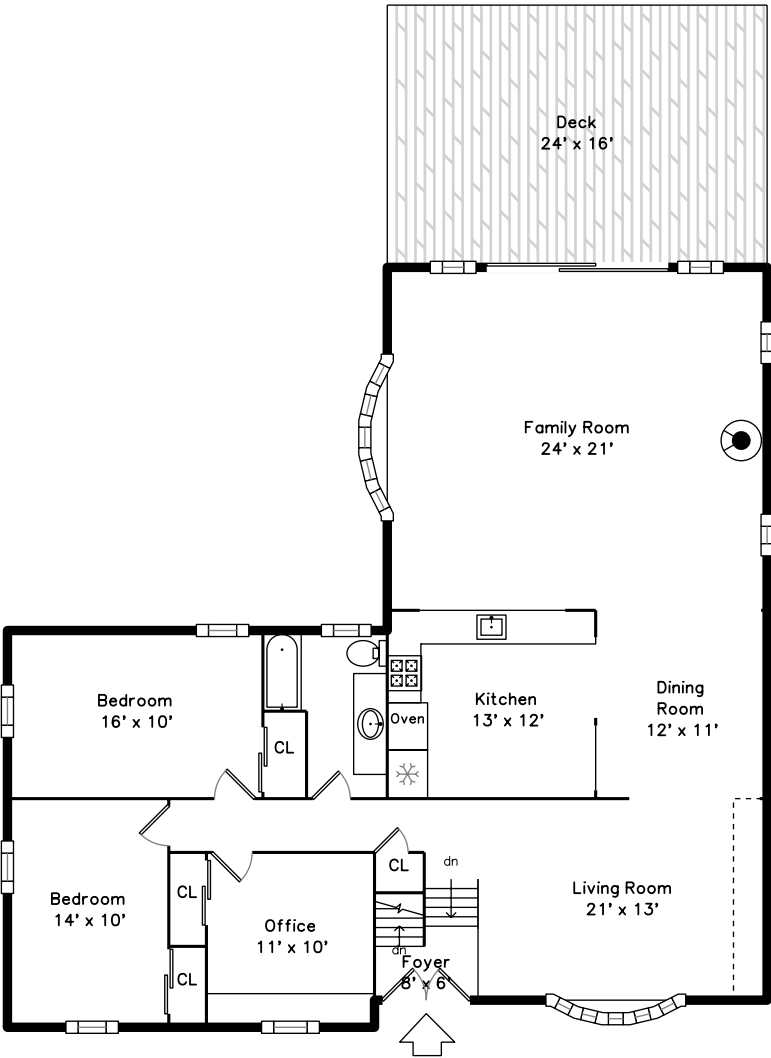

# Main

# Lower

650 East Street  
Walpole, MA 02081

PicturePlan by  vis-home

Measurements may not be 100% accurate.  
Floor plans are provided for convenience only.  
Room sizes are not used to calculate area.

Back

Back

Back

Living Room

Living Room

Living Room

Living Room

Dining Room

Dining Room

Dining Room

Dining Room

Family Room

Family Room

Family Room

Family Room

Kitchen