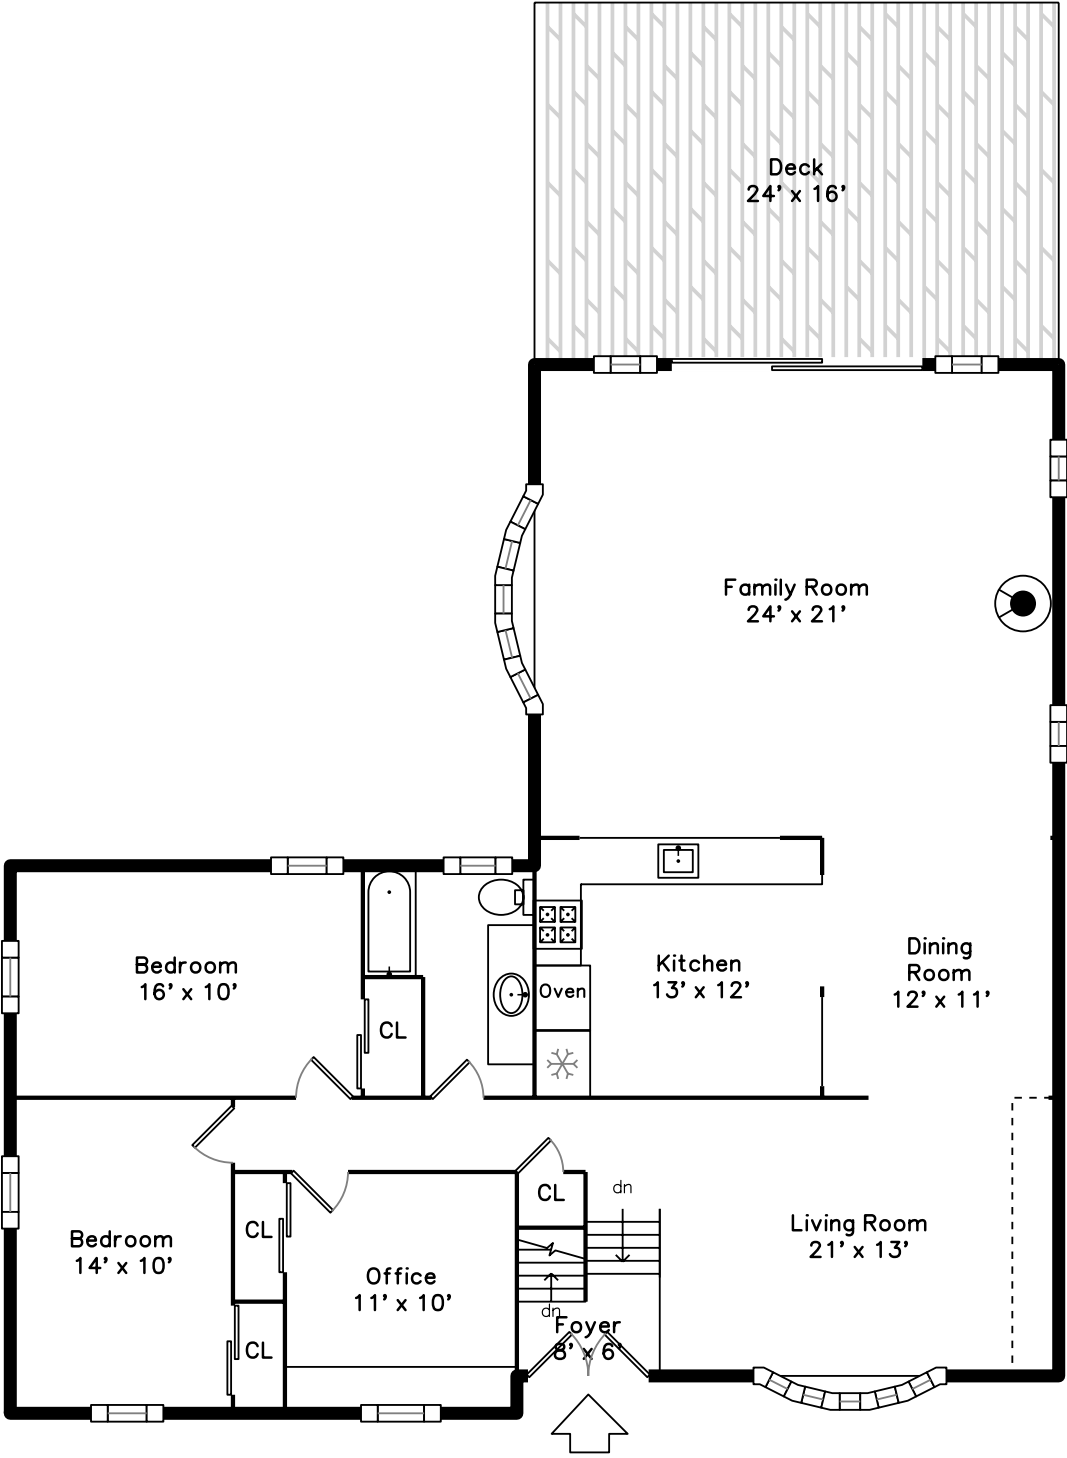

# Lower

650 East Street  
Walpole, MA 02081

PicturePlan by  vis-home

Measurements may not be 100% accurate.  
Floor plans are provided for convenience only.  
Room sizes are not used to calculate area.

# Main

Back

Back

Back

Living Room

Living Room

Living Room

Living Room

Dining Room

Dining Room

Dining Room

Dining Room

Family Room

Family Room

Family Room

Family Room

Kitchen