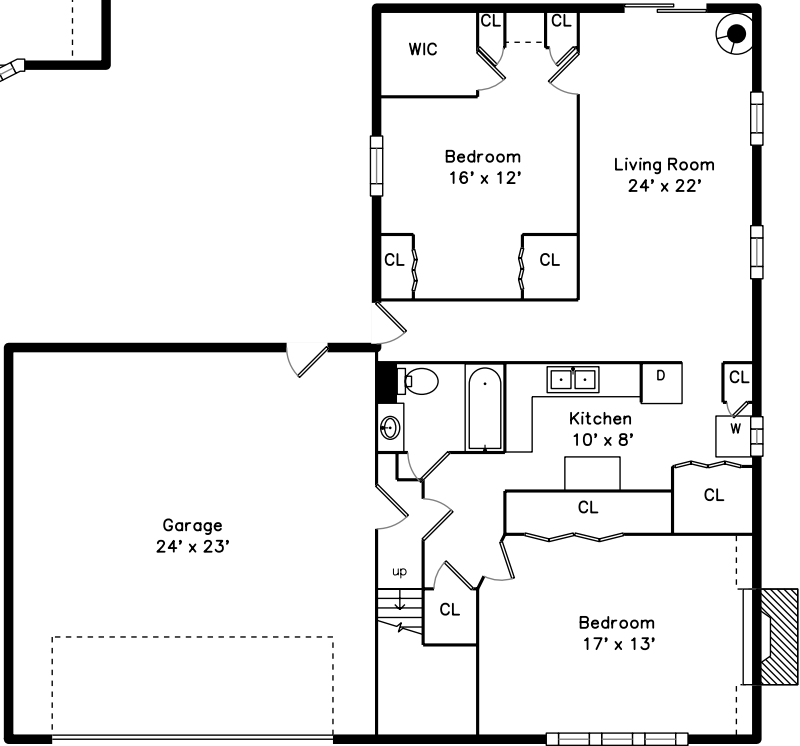

# Main

# Lower

650 East Street  
Walpole, MA 02081

PicturePlan by  vis-home

Measurements may not be 100% accurate.  
Floor plans are provided for convenience only.  
Room sizes are not used to calculate area.

Back

Back

Back

Living Room

Living Room

Living Room

Living Room

Dining Room

Dining Room

Dining Room

Dining Room

Family Room

Family Room

Family Room

Family Room

Kitchen