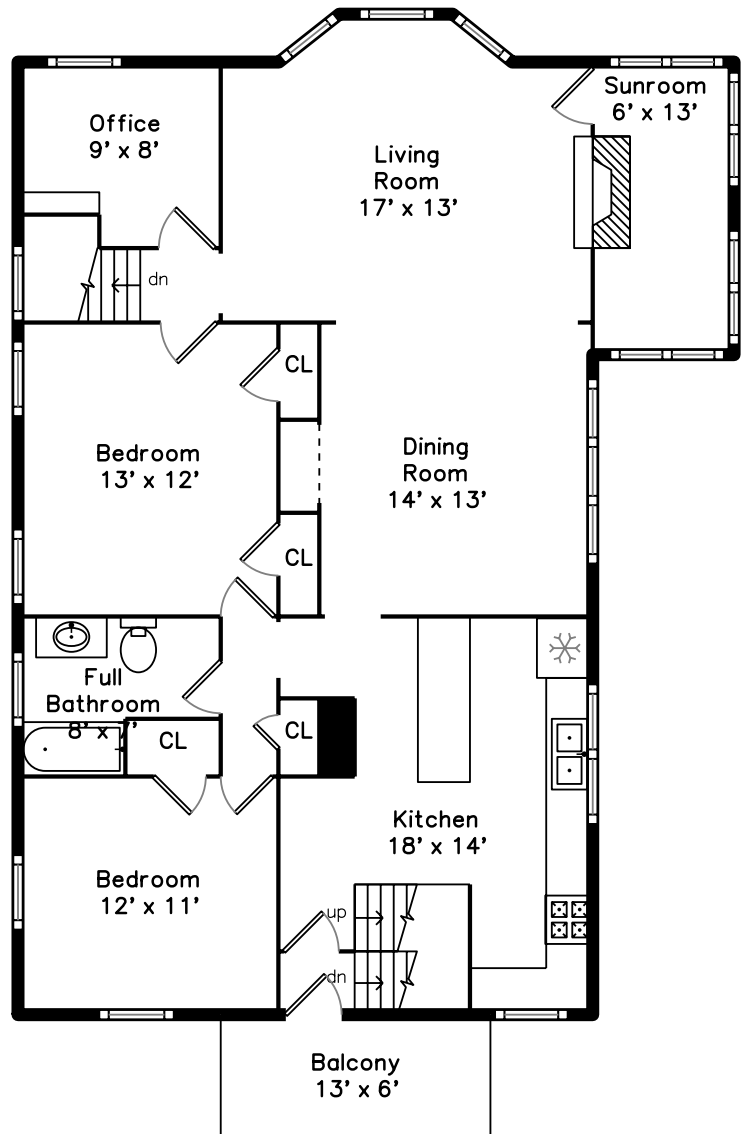

Upper

Main

135 Slade Street
Belmont, MA 02478

PicturePlan by  vis-home
MAKE THEM LOVE A HOUSING PLAN

Measurements may not be 100% accurate.
Floor plans are provided for convenience only.
Room sizes are not used to calculate area.

Upper

Main

Outside

Outside

Outside

Outside

Outside

Outside

Garage

Living Room

Living Room

Living Room

Dining Room

Dining Room

Dining Room

Kitchen

Bedroom

Bedroom

Bedroom

Bedroom

Bathroom

Balcony

Balcony

Office / Gym