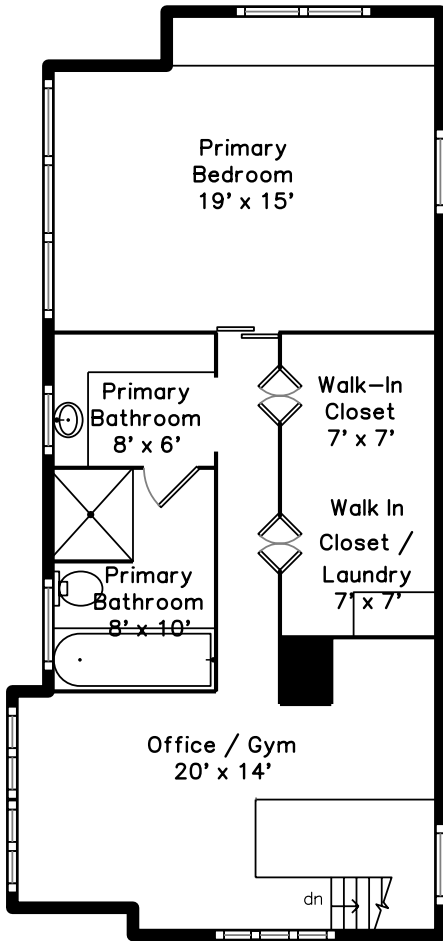

Upper

Main

135 Slade Street
Belmont, MA 02478

PicturePlan by  vis-home
MAKE THEM LOVE A HOUSING PLAN

Measurements may not be 100% accurate.
Floor plans are provided for convenience only.
Room sizes are not used to calculate area.

Garage

Living Room

Living Room

Living Room

Dining Room

Dining Room

Dining Room

Kitchen

Bedroom

Bedroom

Bedroom

Bedroom

Bathroom

Balcony

Balcony

Office / Gym

Office / Gym

Primary Bedroom

Primary Bedroom

Primary Bedroom

Primary Bathroom

Primary Bathroom