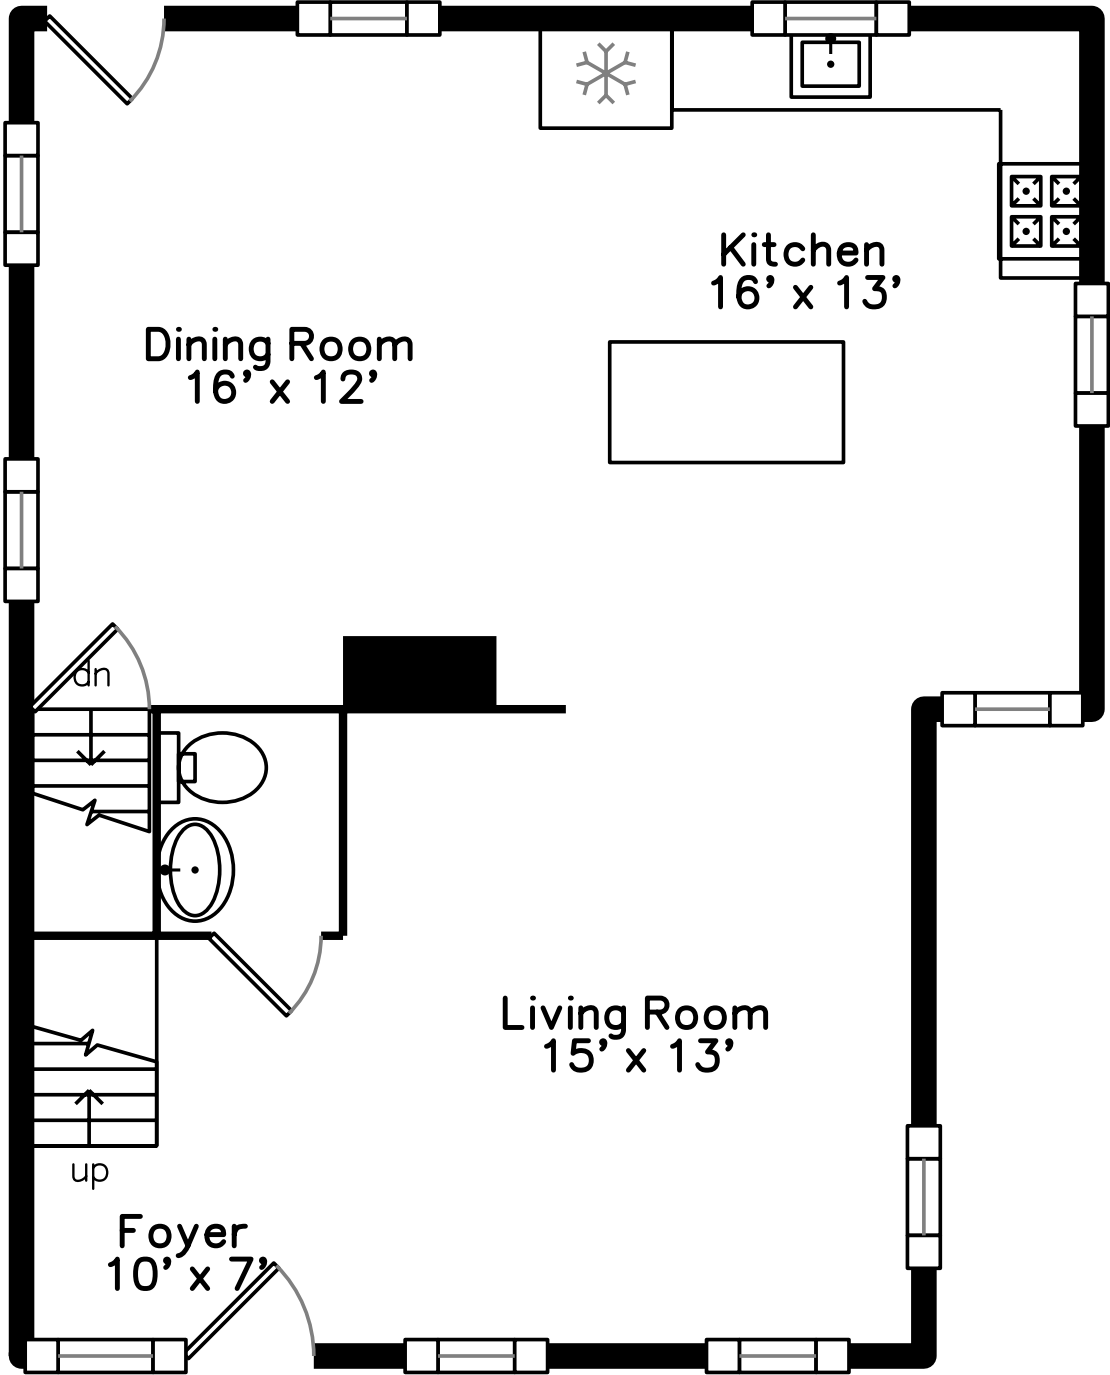

Top

Upper

Main

**75 Bonair Street
Somerville, MA 02145**

PicturePlan by  vis-home

Measurements may not be 100% accurate.
Floor plans are provided for convenience only.
Room sizes are not used to calculate area.

Top

Upper

Main

Outside

Outside

Back

Living Room

Living Room

Living Room

Dining Room

Dining Room

Kitchen

Kitchen

Kitchen

Kitchen

Powder Room

Primary Bedroom

Primary Bedroom

Bedroom

Bedroom

Primary Bathroom

Primary Bathroom

Laundry

Bathroom