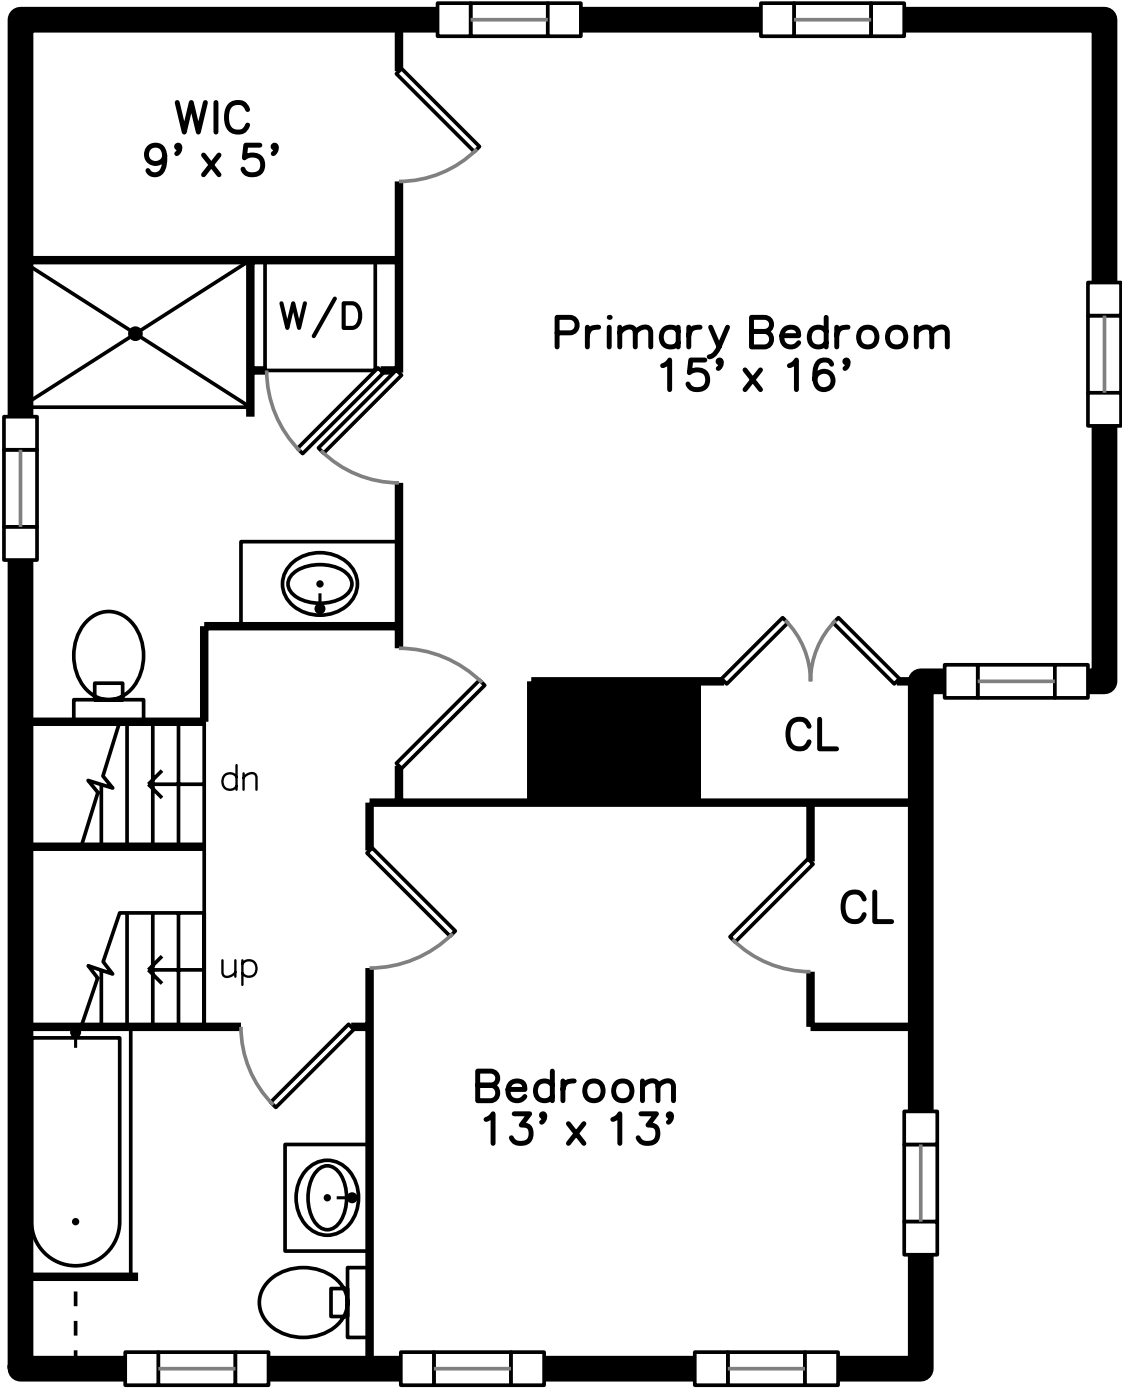

Top

Upper

Main

**75 Bonair Street
Somerville, MA 02145**

PicturePlan by  vis-home

Measurements may not be 100% accurate.
Floor plans are provided for convenience only.
Room sizes are not used to calculate area.

Top

Upper

Main

Outside

Outside

Back

Living Room

Living Room

Living Room

Dining Room

Dining Room

Kitchen

Kitchen

Kitchen

Kitchen

Powder Room

Primary Bedroom

Primary Bedroom

Bedroom

Bedroom

Primary Bathroom

Primary Bathroom

Laundry

Bathroom