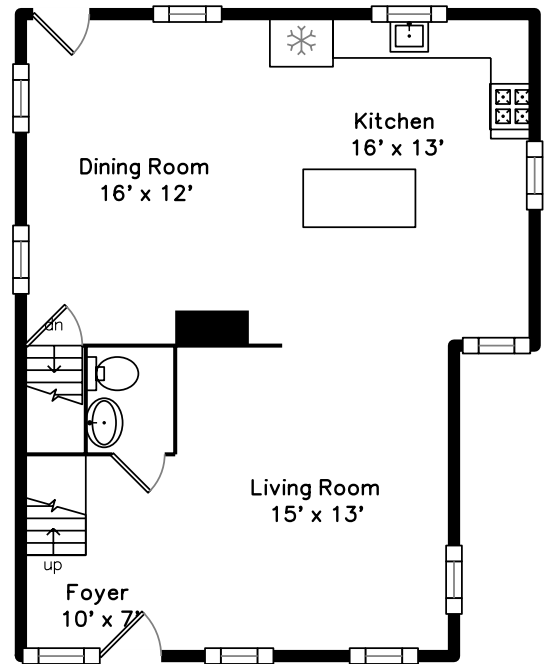

Top

Upper

Main

**75 Bonair Street
Somerville, MA 02145**

PicturePlan by  vis-home

Measurements may not be 100% accurate.
Floor plans are provided for convenience only.
Room sizes are not used to calculate area.

Top

Upper

Main

Outside

Outside

Back

Living Room

Living Room

Living Room

Dining Room

Dining Room

Kitchen

Kitchen

Kitchen

Kitchen

Powder Room

Primary Bedroom

Primary Bedroom

Bedroom

Bedroom

Primary Bathroom

Primary Bathroom

Laundry

Bathroom