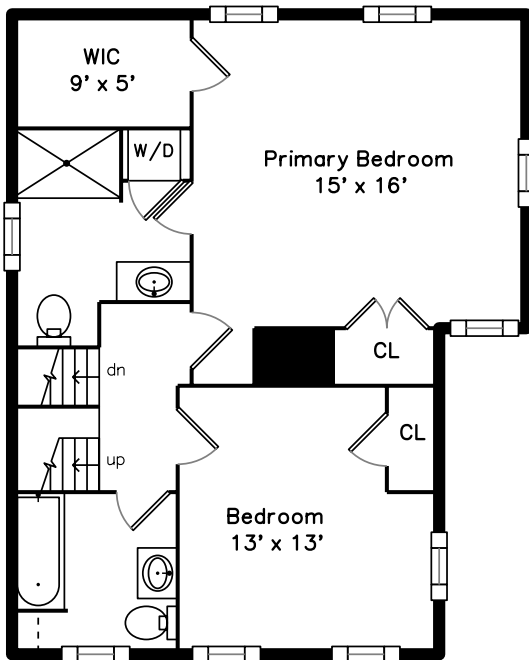

Top

Upper

Main

**75 Bonair Street
Somerville, MA 02145**

PicturePlan by  vis-home

Measurements may not be 100% accurate.
Floor plans are provided for convenience only.
Room sizes are not used to calculate area.

Top

Upper

Main

Outside

Outside

Back

Living Room

Living Room

Living Room

Dining Room

Dining Room

Kitchen

Kitchen

Kitchen

Kitchen

Powder Room

Primary Bedroom

Primary Bedroom

Bedroom

Bedroom

Primary Bathroom

Primary Bathroom

Laundry

Bathroom