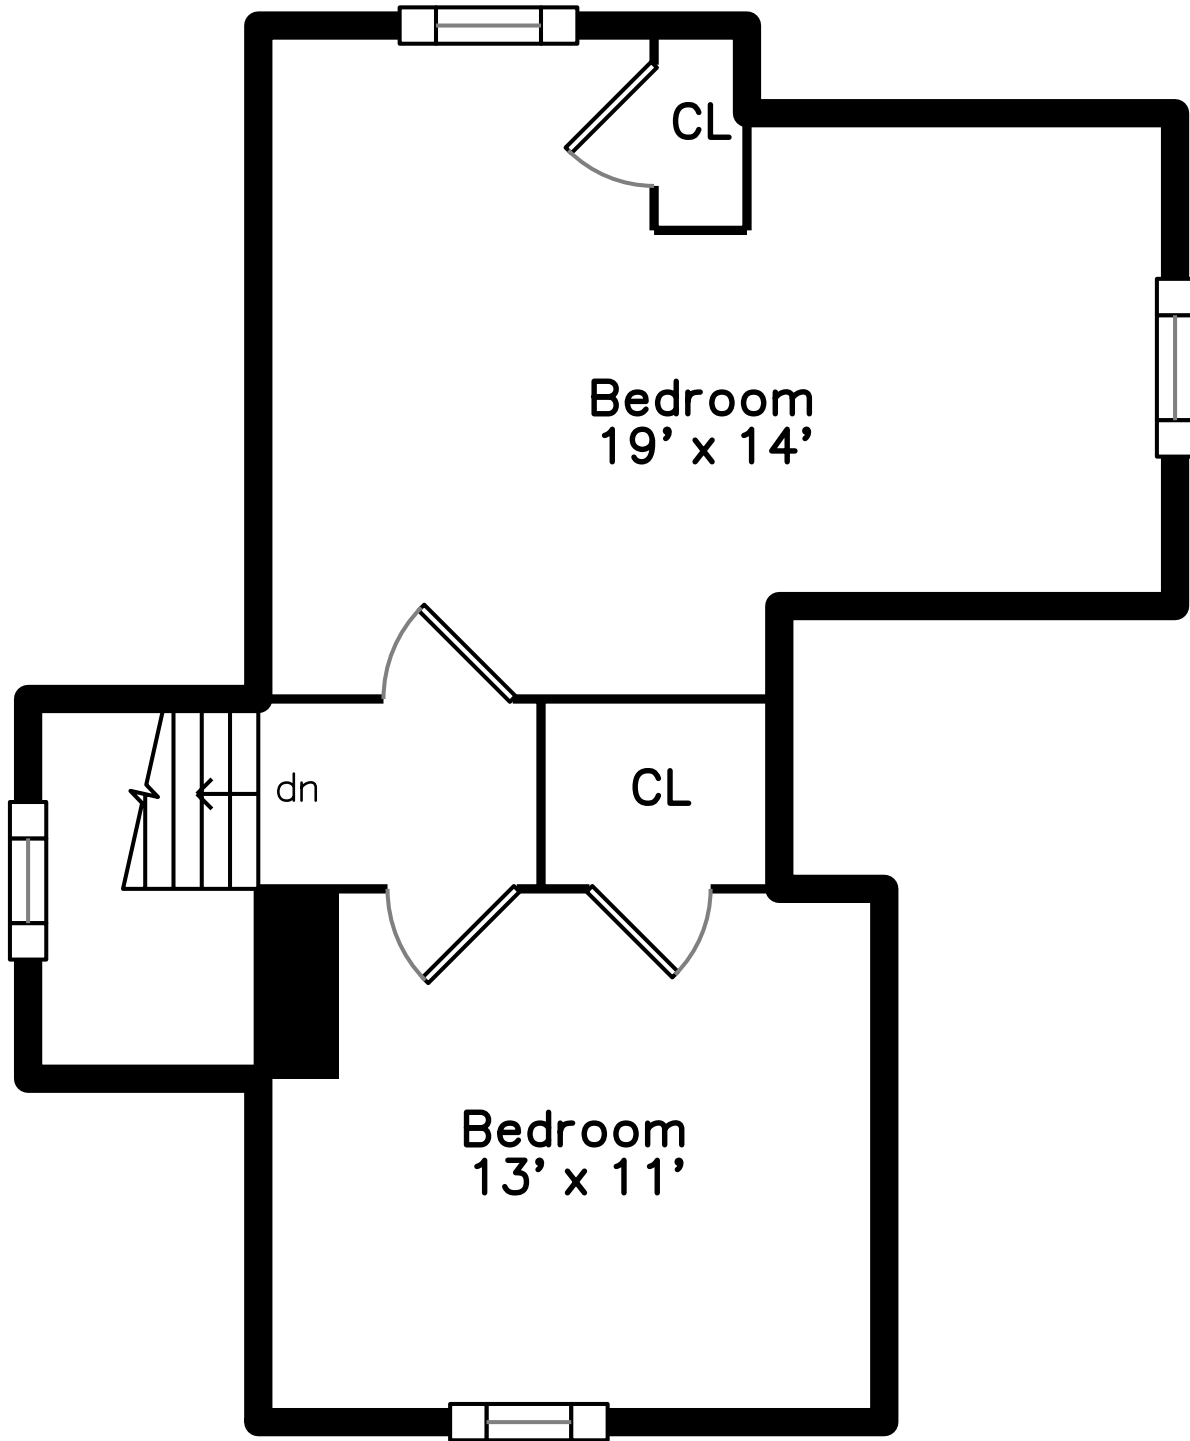

Top

Upper

Main

**75 Bonair Street
Somerville, MA 02145**

PicturePlan by  vis-home

Measurements may not be 100% accurate.
Floor plans are provided for convenience only.
Room sizes are not used to calculate area.

Top

Upper

Main

Outside

Outside

Back

Living Room

Living Room

Living Room

Dining Room

Dining Room

Kitchen

Kitchen

Kitchen

Kitchen

Powder Room

Primary Bedroom

Primary Bedroom

Bedroom

Bedroom

Primary Bathroom

Primary Bathroom

Laundry

Bathroom