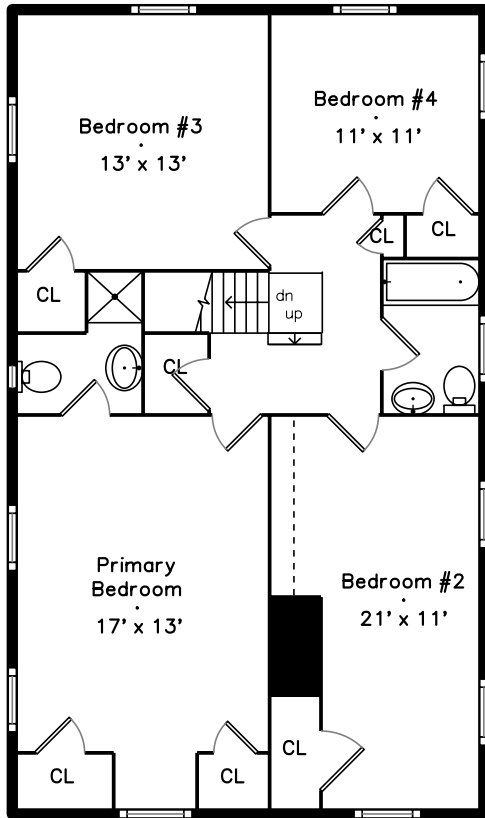

# Upper

# Main

# Lower

64 Edgemoor Road  
Belmont, MA 02478

PicturePlan by  vis-home

Measurements may not be 100% accurate.  
Floor plans are provided for convenience only.  
Room sizes are not used to calculate area.

Foyer

Living Room

Living Room

Living Room

Dining Room

Dining Room

Kitchen

Kitchen