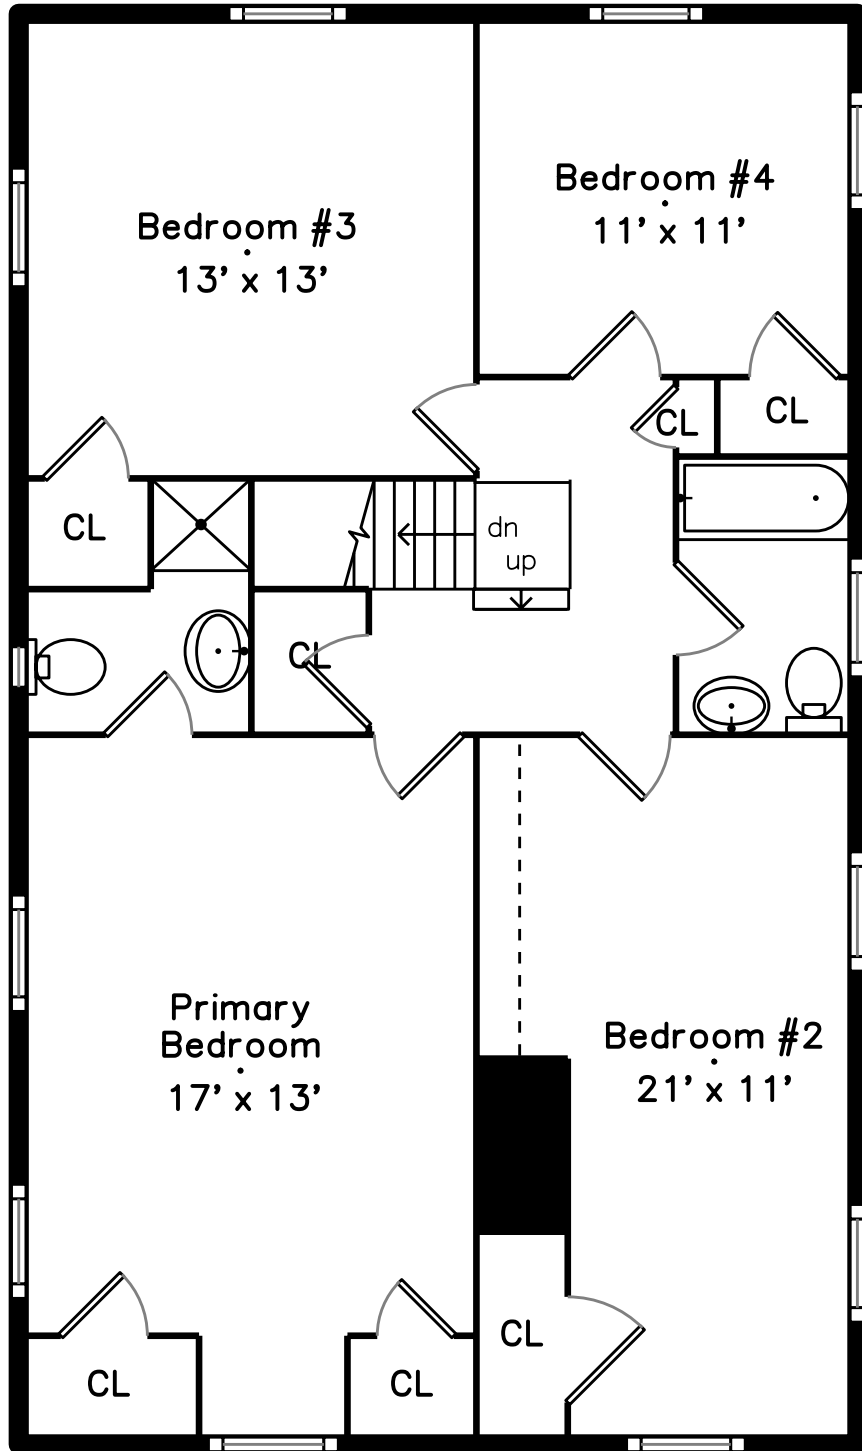

# Main

# Lower

64 Edgemoor Road  
Belmont, MA 02478

PicturePlan by  vis-home

Measurements may not be 100% accurate.  
Floor plans are provided for convenience only.  
Room sizes are not used to calculate area.

# Upper

Foyer

Living Room

Living Room

Living Room

Dining Room

Dining Room

Kitchen

Kitchen