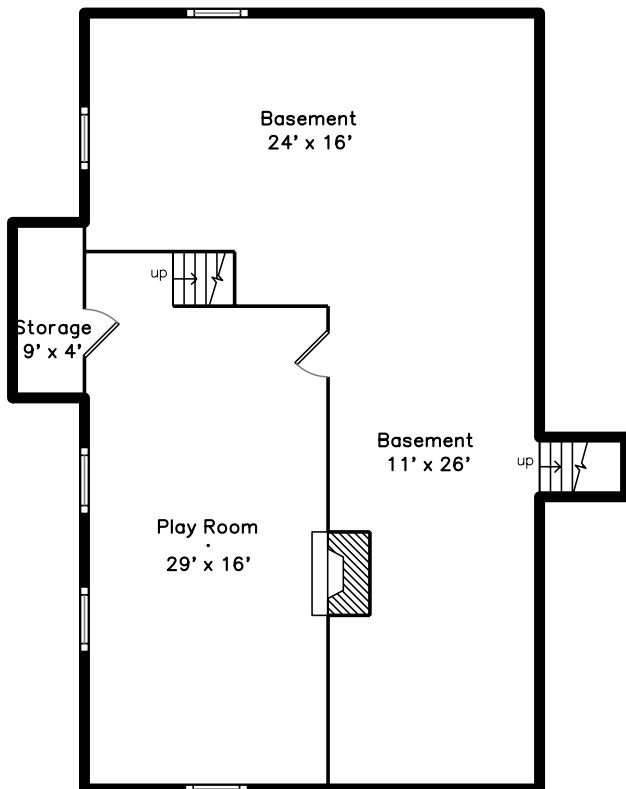

# Upper

# Main

# Lower

64 Edgemoor Road  
Belmont, MA 02478

PicturePlan by  vis-home

Measurements may not be 100% accurate.  
Floor plans are provided for convenience only.  
Room sizes are not used to calculate area.

Foyer

Living Room

Living Room

Living Room

Dining Room

Dining Room

Kitchen

Kitchen