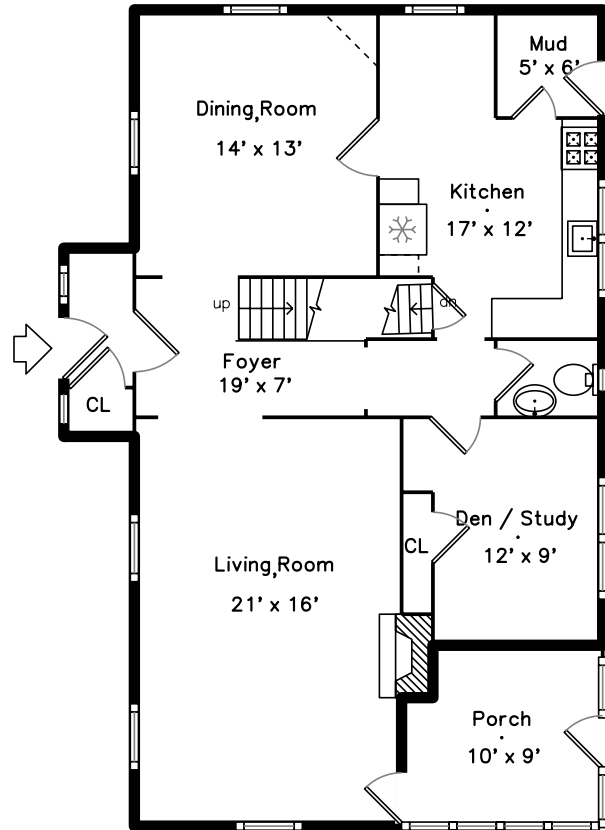

# Upper

# Main

# Lower

64 Edgemoor Road  
Belmont, MA 02478

PicturePlan by  vis-home

Measurements may not be 100% accurate.  
Floor plans are provided for convenience only.  
Room sizes are not used to calculate area.

Foyer

Living Room

Living Room

Living Room

Dining Room

Dining Room

Kitchen

Kitchen