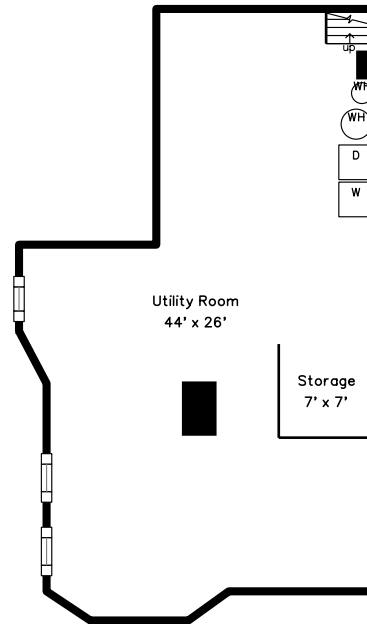

Top

Upper

Main

Basement

94 Harlow Street Arlington, MA 02474

PicturePlan by  vis-home

Measurements may not be 100% accurate.
Floor plans are provided for convenience only.
Room sizes are not used to calculate area.

Top

Upper

Main

Basement

Outside

Outside

Outside

Living Room