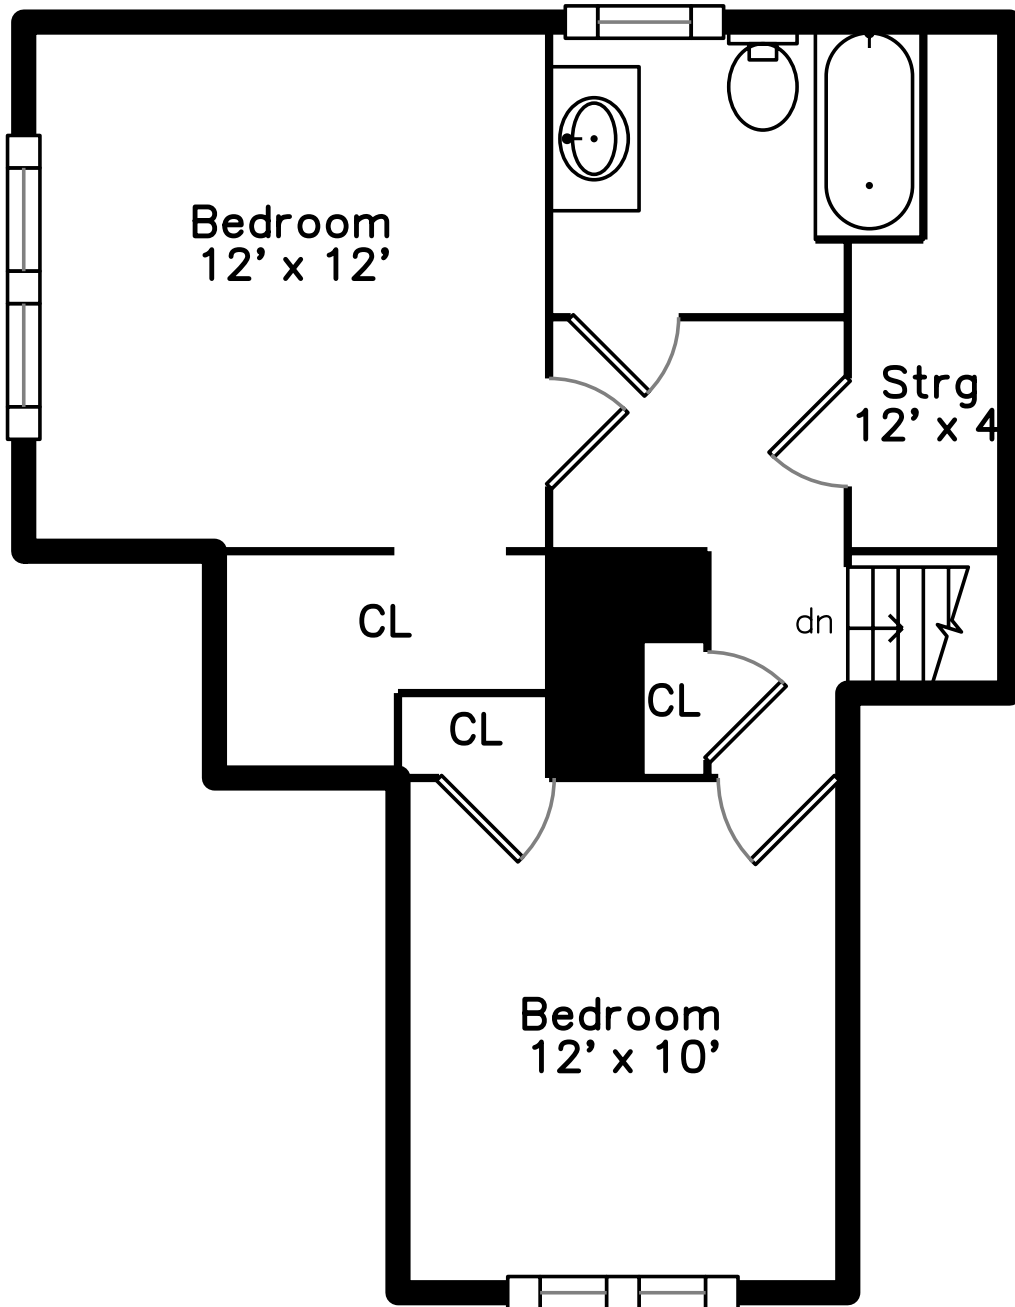

Top

Upper

Main

Basement

94 Harlow Street Arlington, MA 02474

PicturePlan by  vis-home

Measurements may not be 100% accurate.
Floor plans are provided for convenience only.
Room sizes are not used to calculate area.

Top

Upper

Main

Basement

Outside

Outside

Outside

Living Room

Dining Room

Kitchen

Kitchen

Hall

Bathroom

Porch

Hall

Living Room

Dining Room

Kitchen

Kitchen

Bedroom

Bathroom

Bedroom

Bedroom

Bathroom