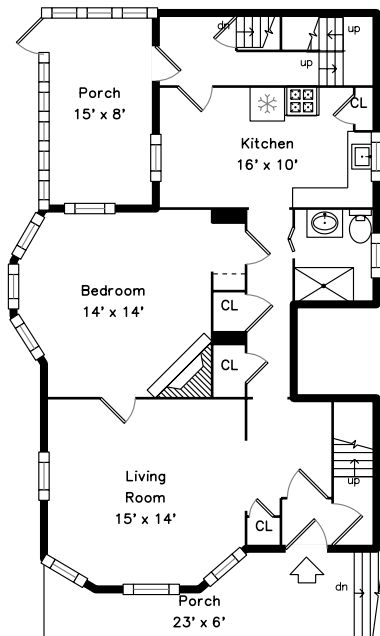

Top

Upper

Main

Basement

94 Harlow Street Arlington, MA 02474

PicturePlan by  vis-home

Measurements may not be 100% accurate.
Floor plans are provided for convenience only.
Room sizes are not used to calculate area.

Top

Upper

Main

Basement

Outside

Outside

Outside

Living Room

Dining Room

Kitchen

Kitchen

Hall

Bathroom

Porch

Hall

Living Room

Dining Room

Kitchen

Kitchen

Bedroom

Bathroom

Bedroom

Bedroom

Bathroom