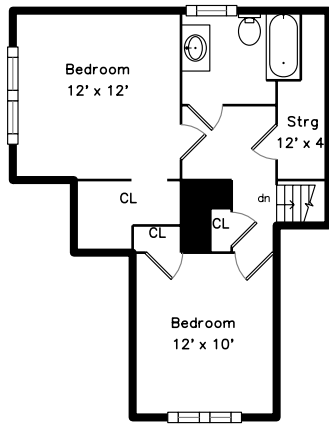

Top

Upper

Main

Basement

94 Harlow Street Arlington, MA 02474

PicturePlan by  vis-home

Measurements may not be 100% accurate.
Floor plans are provided for convenience only.
Room sizes are not used to calculate area.

Top

Upper

Main

Basement

Outside

Outside

Outside

Living Room

Dining Room

Kitchen

Kitchen

Hall

Bathroom

Porch

Hall

Living Room

Dining Room

Kitchen

Kitchen

Bedroom

Bathroom

Bedroom

Bedroom

Bathroom