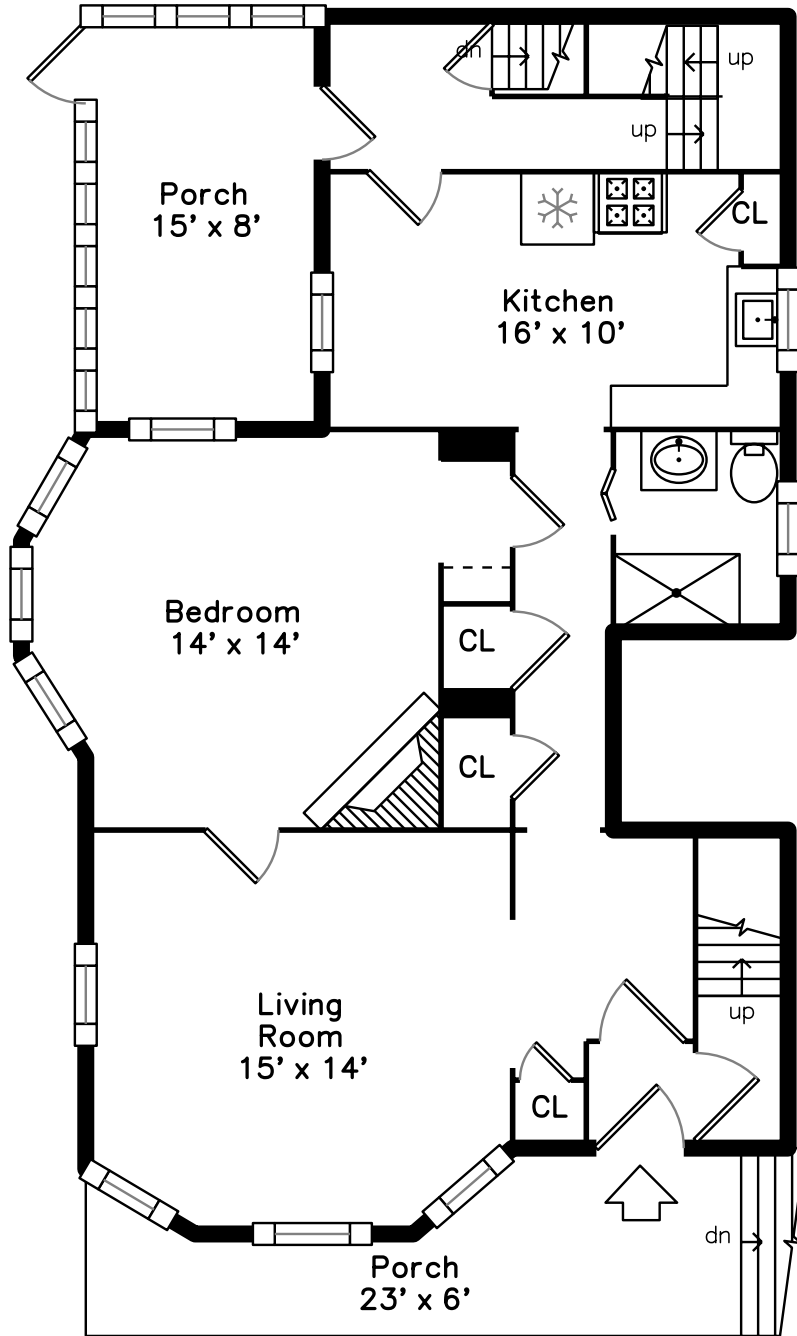

Top

Upper

Main

Basement

94 Harlow Street Arlington, MA 02474

PicturePlan by  vis-home

Measurements may not be 100% accurate.
Floor plans are provided for convenience only.
Room sizes are not used to calculate area.

Top

Upper

Main

Basement

Outside

Outside

Outside

Living Room

Dining Room

Kitchen

Kitchen

Hall

Bathroom

Porch

Hall

Living Room

Dining Room

Kitchen

Kitchen

Bedroom

Bathroom

Bedroom

Bedroom

Bathroom