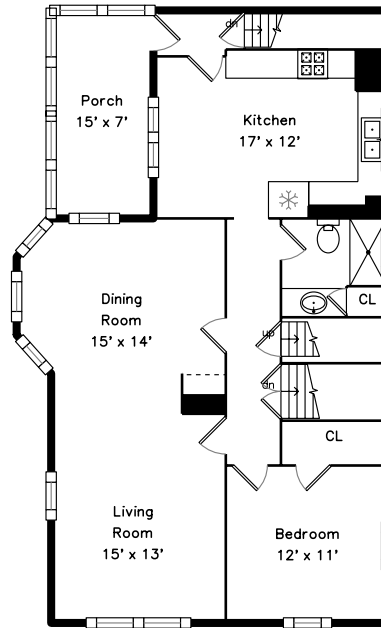

Top

Upper

Main

Basement

94 Harlow Street Arlington, MA 02474

PicturePlan by  vis-home

Measurements may not be 100% accurate.
Floor plans are provided for convenience only.
Room sizes are not used to calculate area.

Top

Upper

Main

Basement

Outside

Outside

Outside

Living Room

Dining Room

Kitchen

Kitchen

Hall

Bathroom

Porch

Hall

Living Room

Dining Room

Kitchen

Kitchen

Bedroom

Bathroom

Bedroom

Bedroom

Bathroom