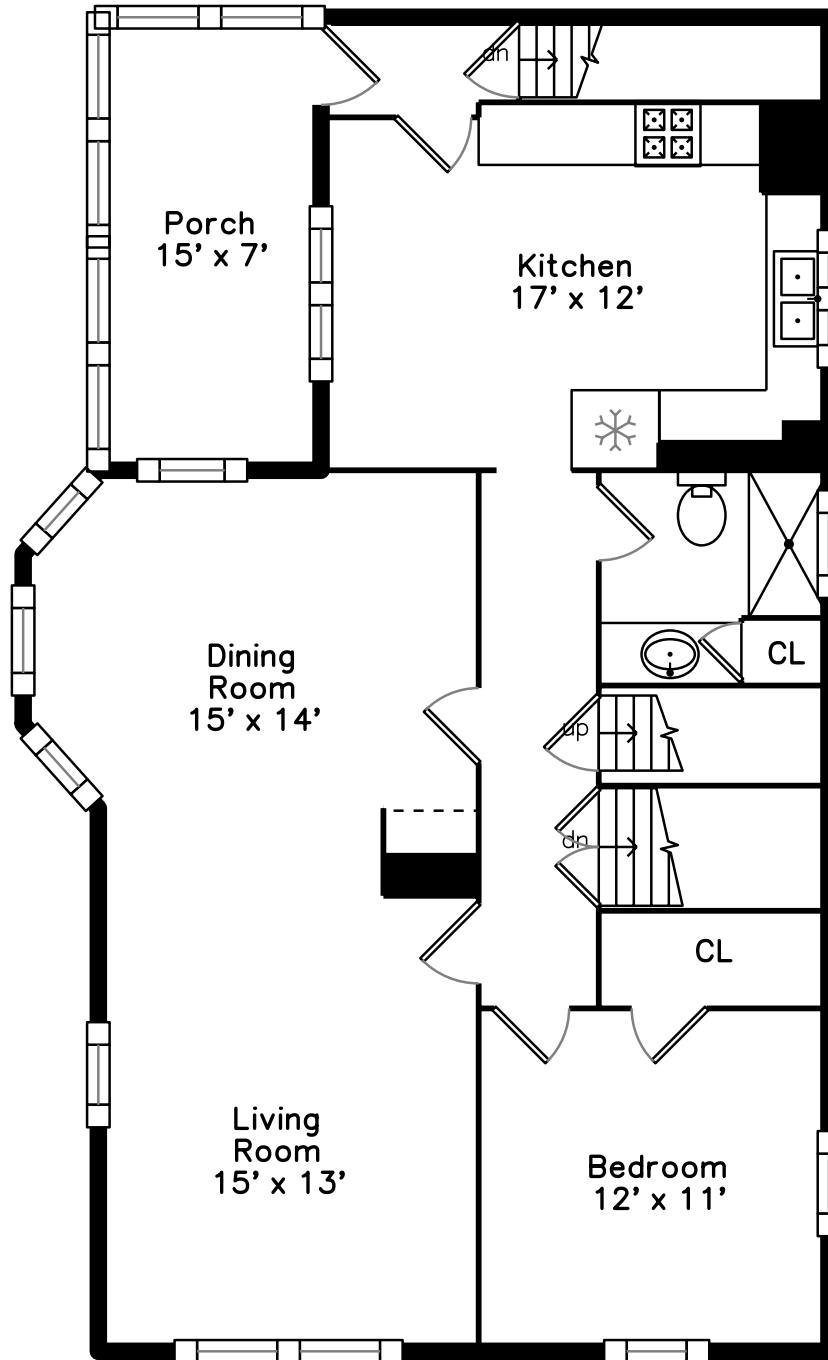

Top

Upper

Main

Basement

94 Harlow Street Arlington, MA 02474

PicturePlan by  vis-home

Measurements may not be 100% accurate.
Floor plans are provided for convenience only.
Room sizes are not used to calculate area.

Top

Upper

Main

Basement

Outside

Outside

Outside

Living Room

Dining Room

Kitchen

Kitchen

Hall

Bathroom

Porch

Hall

Living Room

Dining Room

Kitchen

Kitchen

Bedroom

Bathroom

Bedroom

Bedroom

Bathroom