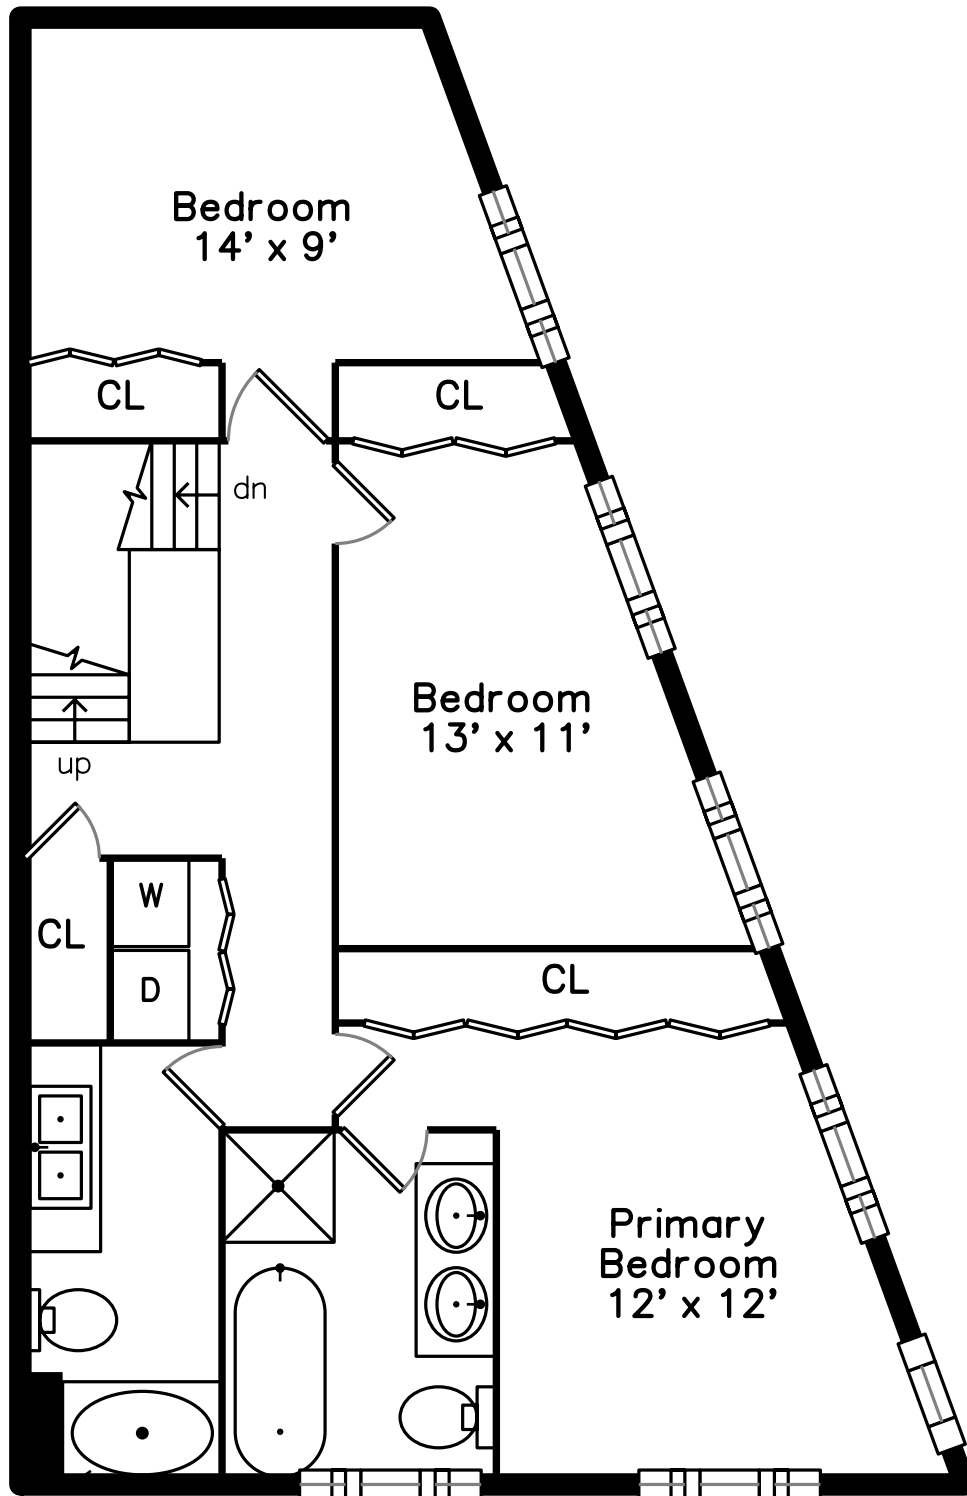

Top

Upper

Main

Lower

56 Creighton Street B
Cambridge, MA 02140

PicturePlan by vis-home

Measurements may not be 100% accurate.
Floor plans are provided for convenience only.
Room sizes are not used to calculate area.

Top

Upper

Main

Lower

Building

Building

Building

Building

Building

Living Room

Living Room

Living Room

Dining Room

Dining Room

Kitchen

Kitchen

Primary Bedroom

Primary Bedroom

Bathroom

Primary Bathroom

Primary Bathroom

Primary Bathroom

Laundry

Sitting