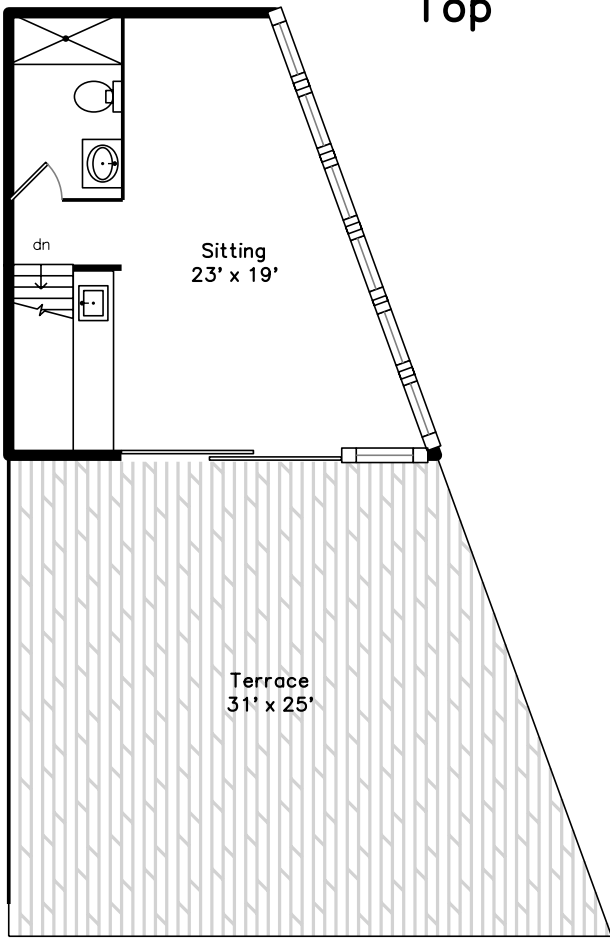

Top

Upper

Main

Lower

56 Creighton Street B
Cambridge, MA 02140

PicturePlan by vis-home

Measurements may not be 100% accurate.
Floor plans are provided for convenience only.
Room sizes are not used to calculate area.

Top

Upper

Main

Lower

Building

Building

Building

Building