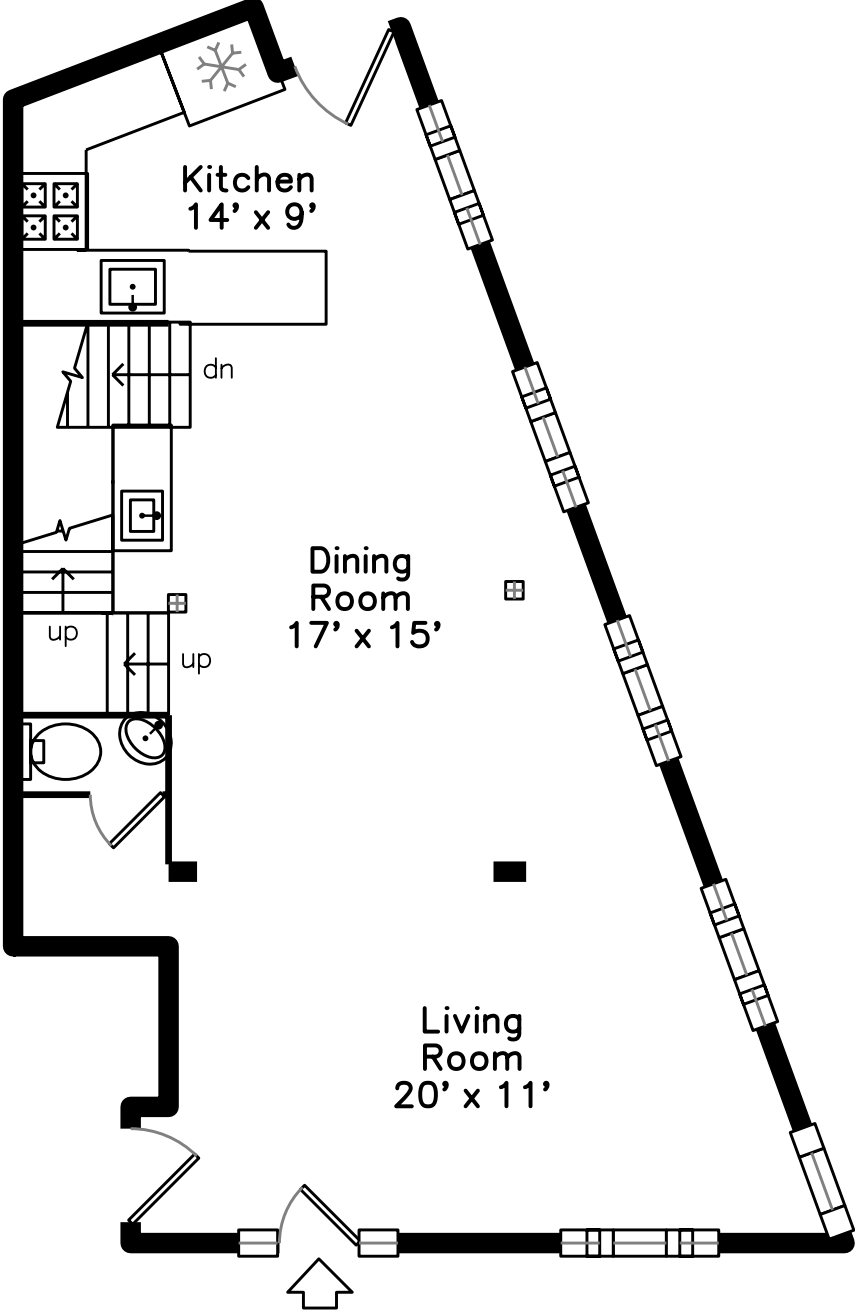

Top

Upper

Main

Lower

56 Creighton Street B
Cambridge, MA 02140

PicturePlan by vis-home

Measurements may not be 100% accurate.
Floor plans are provided for convenience only.
Room sizes are not used to calculate area.

Top

Upper

Main

Lower

Building

Building

Building

Building

Building

Living Room

Living Room

Living Room

Dining Room

Dining Room

Kitchen

Kitchen

Primary Bedroom

Primary Bedroom

Bathroom

Primary Bathroom

Primary Bathroom

Primary Bathroom

Laundry

Sitting