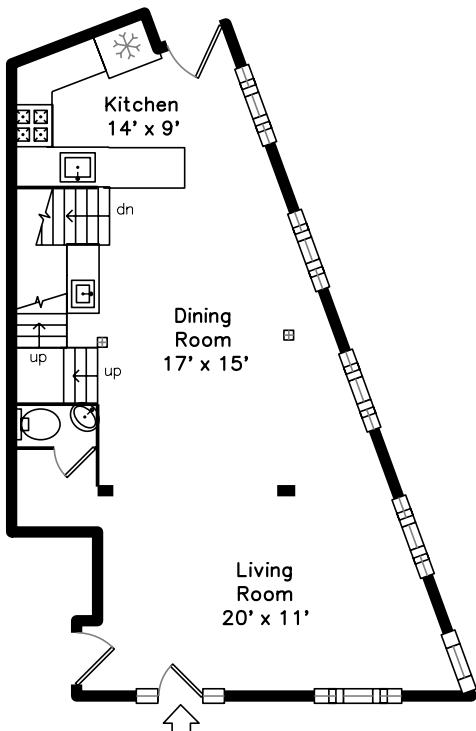

Top

Upper

Main

Lower

56 Creighton Street B
Cambridge, MA 02140

PicturePlan by vis-home

Measurements may not be 100% accurate.
Floor plans are provided for convenience only.
Room sizes are not used to calculate area.

Top

Upper

Main

Lower

Building

Building

Building

Building

Building

Living Room

Living Room

Living Room

Dining Room

Dining Room

Kitchen

Kitchen

Primary Bedroom

Primary Bedroom

Bathroom

Primary Bathroom

Primary Bathroom

Primary Bathroom

Laundry

Sitting