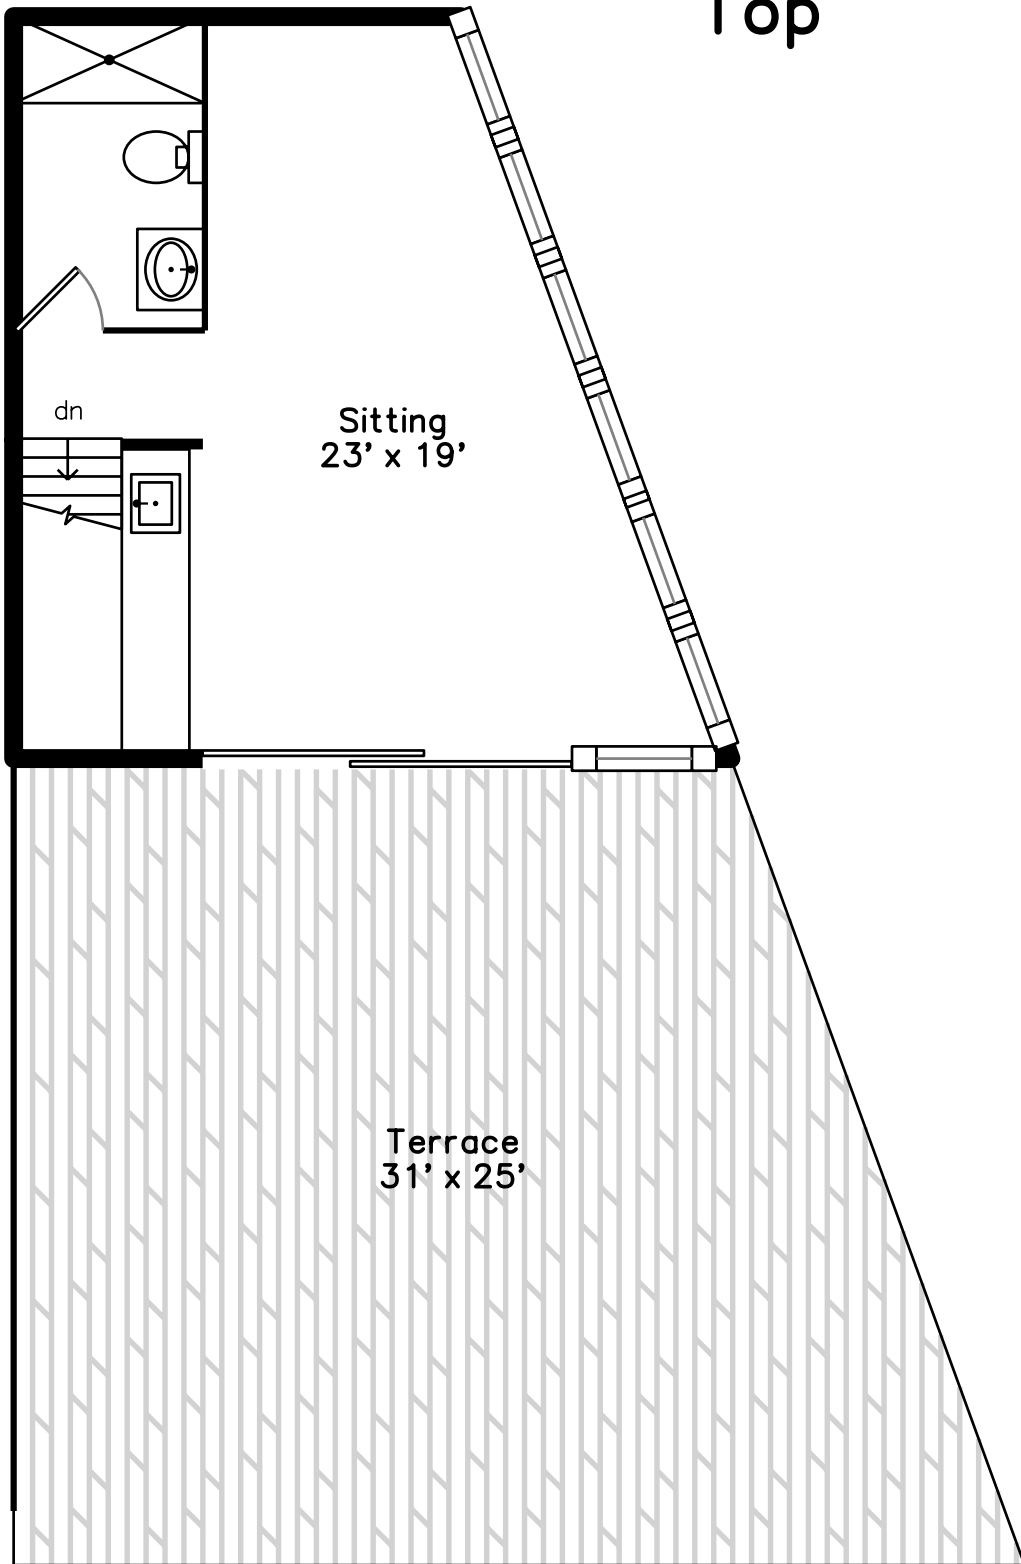

Top

Upper

Main

Lower

56 Creighton Street B
Cambridge, MA 02140

PicturePlan by vis-home

Measurements may not be 100% accurate.
Floor plans are provided for convenience only.
Room sizes are not used to calculate area.

Top

Upper

Main

Lower

Building

Building

Building

Building