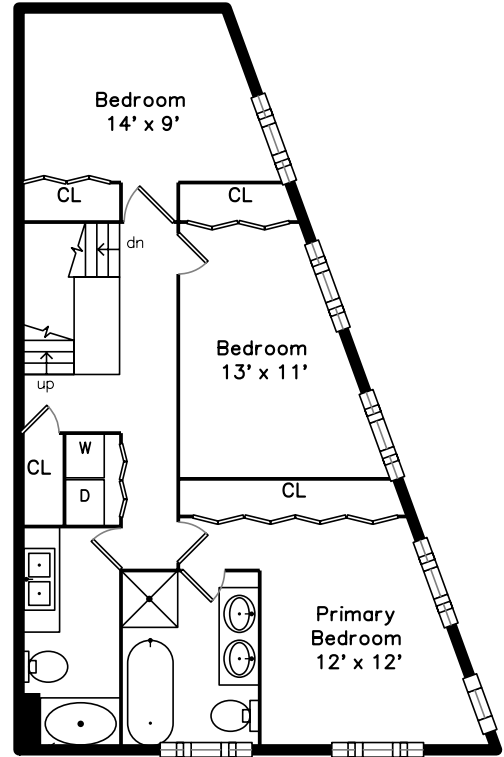

Top

Upper

Main

Lower

56 Creighton Street B
Cambridge, MA 02140

PicturePlan by vis-home

Measurements may not be 100% accurate.
Floor plans are provided for convenience only.
Room sizes are not used to calculate area.

Top

Upper

Main

Lower

Building

Building

Building

Building

Building

Living Room

Living Room

Living Room

Dining Room

Dining Room

Kitchen

Kitchen

Primary Bedroom

Primary Bedroom

Bathroom

Primary Bathroom

Primary Bathroom

Primary Bathroom

Laundry

Sitting