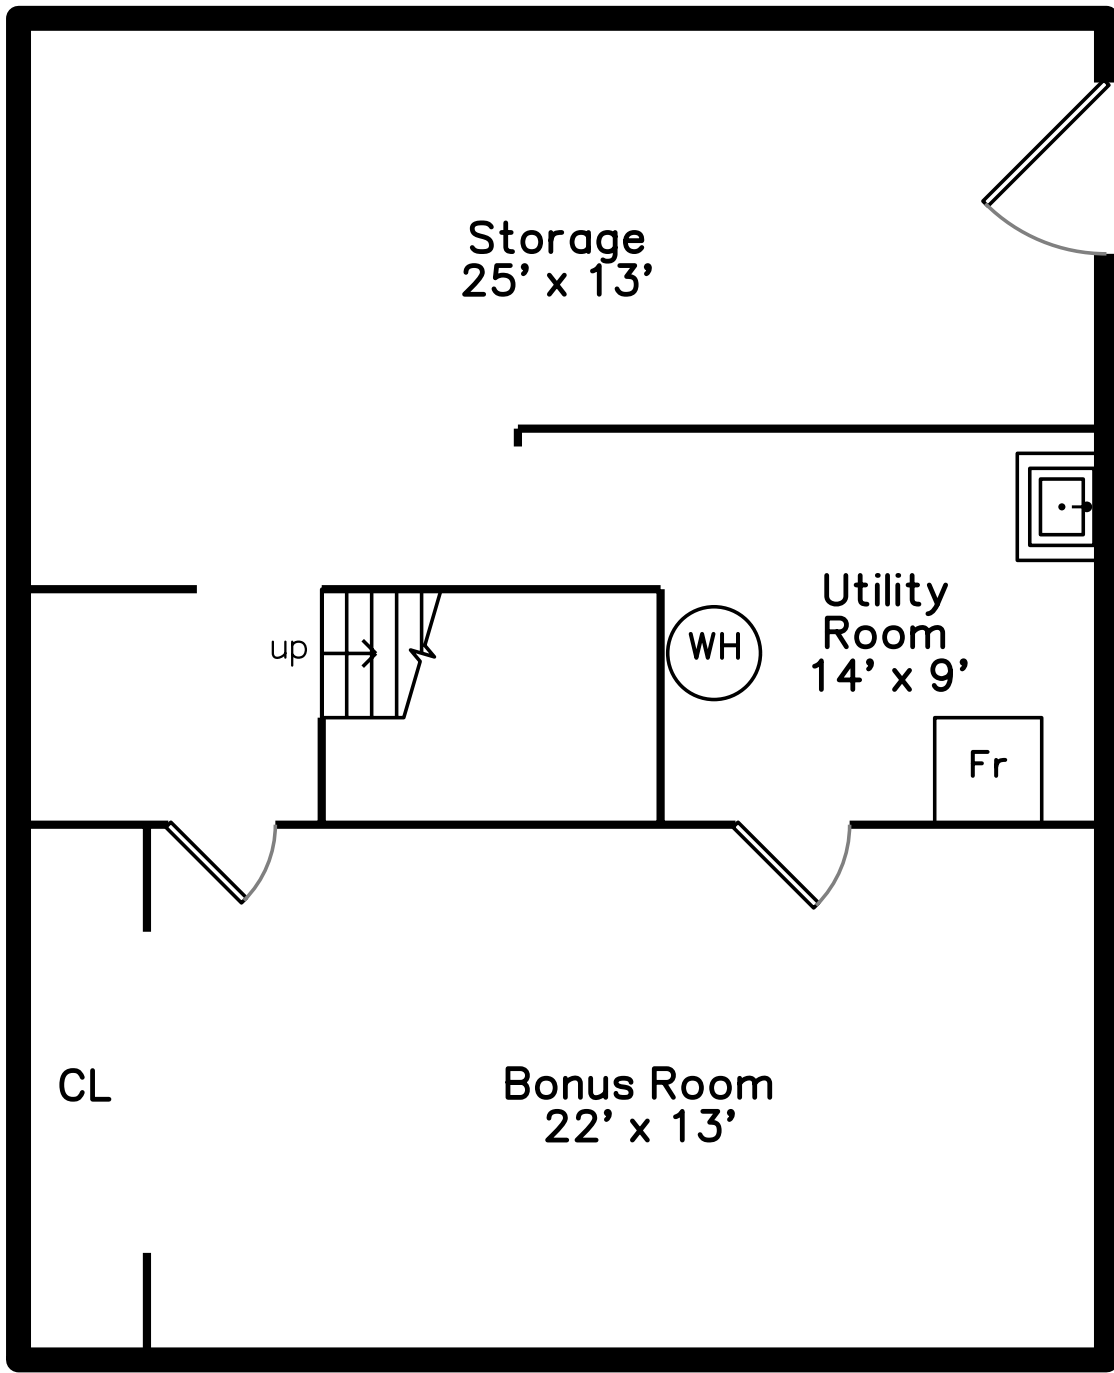

Upper

Main

Lower

161 Lincoln Street
Franklin, MA 02038

PicturePlan by  vis-home

Measurements may not be 100% accurate.
Floor plans are provided for convenience only.
Room sizes are not used to calculate area.

Upper

Main

Lower

Front Exterior

Front Exterior

Backyard

Foyer

Living Room

Living Room

Dining Room

Kitchen

Kitchen

Kitchen

Primary Bedroom

Primary Full Bath

Half Bath

Mud Room

Upstairs Hall

Bedroom #2

Bedroom #3

2nd Full Bath

Bonus Room (Basement)