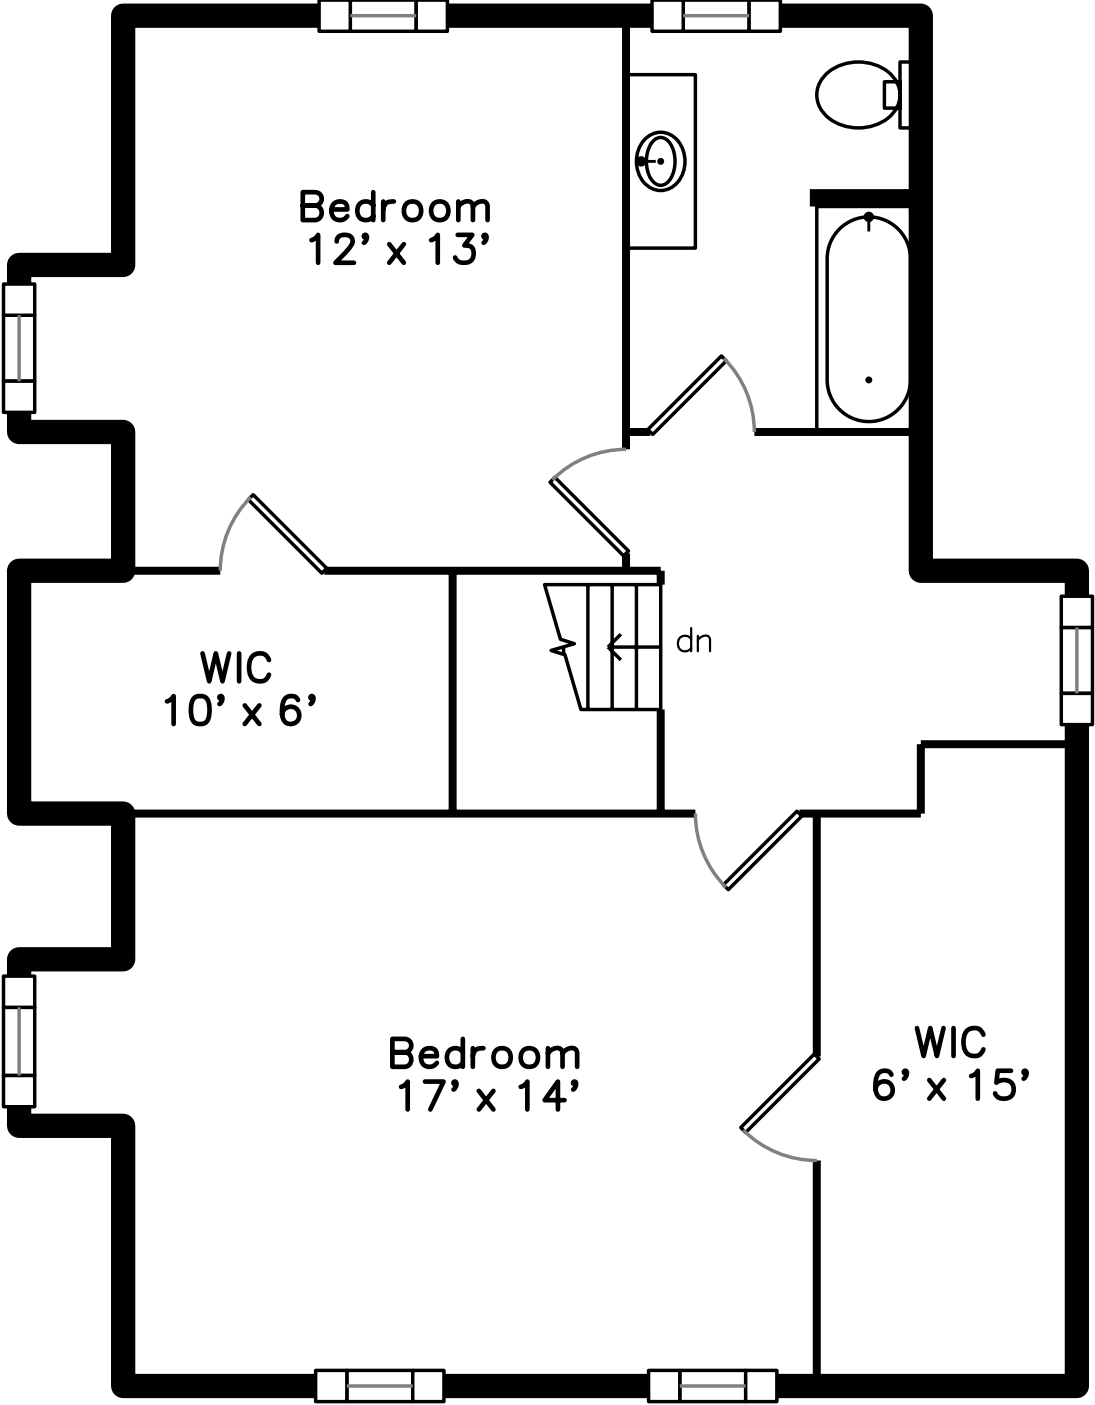

Upper

Main

Lower

161 Lincoln Street
Franklin, MA 02038

PicturePlan by  vis-home

Measurements may not be 100% accurate.
Floor plans are provided for convenience only.
Room sizes are not used to calculate area.

Upper

Main

Lower

Front Exterior

Front Exterior

Backyard

Foyer

Living Room

Living Room

Dining Room

Kitchen

Kitchen

Kitchen

Primary Bedroom

Primary Full Bath

Half Bath

Mud Room

Upstairs Hall

Bedroom #2

Bedroom #3

2nd Full Bath

Bonus Room (Basement)