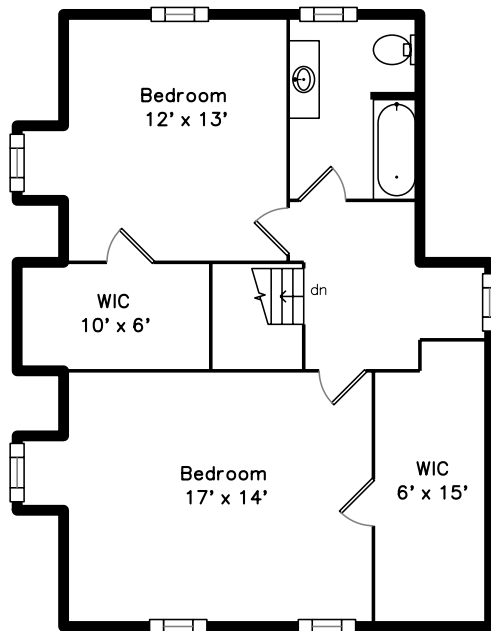

Upper

Main

Lower

161 Lincoln Street
Franklin, MA 02038

PicturePlan by  vis-home

Measurements may not be 100% accurate.
Floor plans are provided for convenience only.
Room sizes are not used to calculate area.

Upper

Main

Lower

Front Exterior

Front Exterior

Backyard

Foyer

Living Room

Living Room

Dining Room

Kitchen

Kitchen

Kitchen

Primary Bedroom

Primary Full Bath

Half Bath

Mud Room

Upstairs Hall

Bedroom #2

Bedroom #3

2nd Full Bath

Bonus Room (Basement)