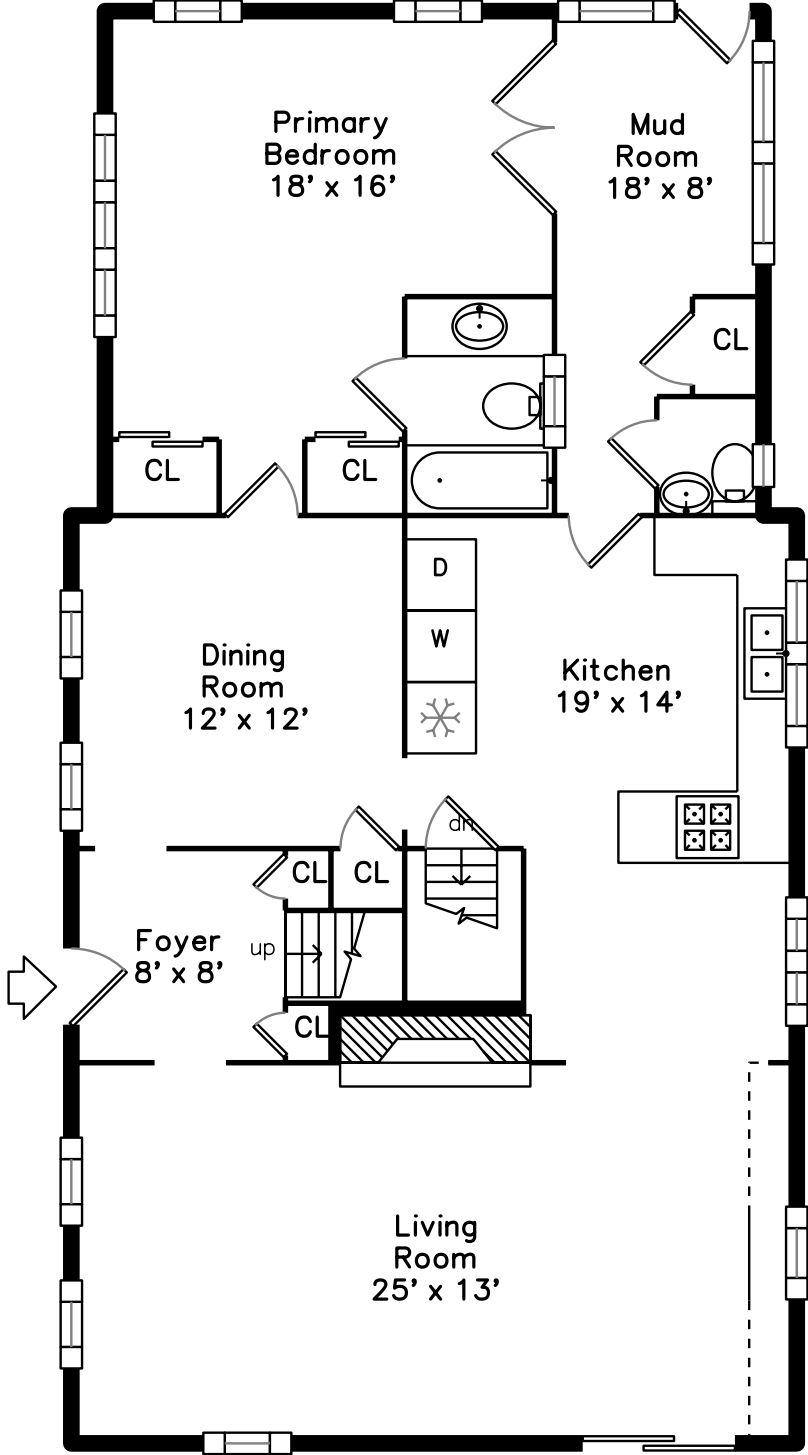

Upper

Main

Lower

161 Lincoln Street
Franklin, MA 02038

PicturePlan by  vis-home

Measurements may not be 100% accurate.
Floor plans are provided for convenience only.
Room sizes are not used to calculate area.

Upper

Main

Lower

Front Exterior

Front Exterior

Backyard

Foyer

Living Room

Living Room

Dining Room

Kitchen

Kitchen

Kitchen

Primary Bedroom

Primary Full Bath

Half Bath

Mud Room

Upstairs Hall

Bedroom #2

Bedroom #3

2nd Full Bath

Bonus Room (Basement)