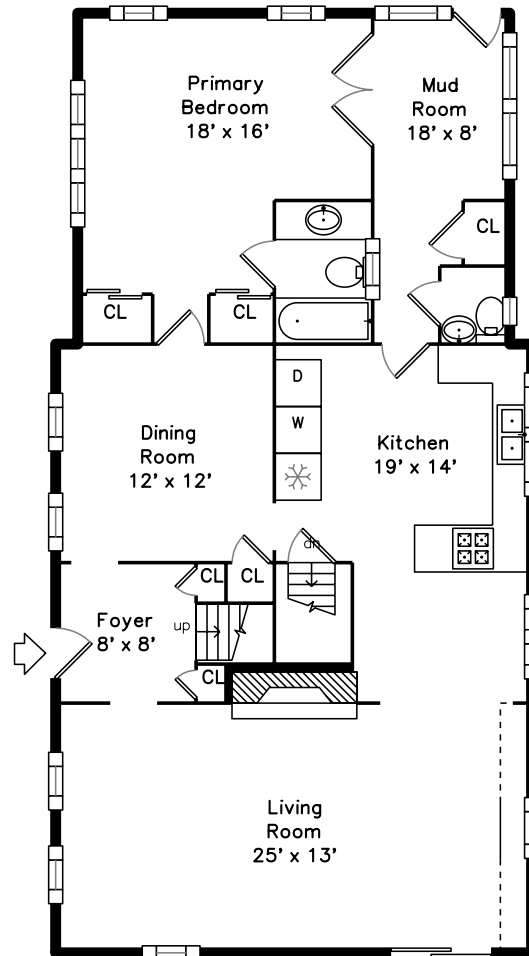

Upper

Main

Lower

161 Lincoln Street
Franklin, MA 02038

PicturePlan by  vis-home

Measurements may not be 100% accurate.
Floor plans are provided for convenience only.
Room sizes are not used to calculate area.

Upper

Main

Lower

Front Exterior

Front Exterior

Backyard

Foyer

Living Room

Living Room

Dining Room

Kitchen

Kitchen

Kitchen

Primary Bedroom

Primary Full Bath

Half Bath

Mud Room

Upstairs Hall

Bedroom #2

Bedroom #3

2nd Full Bath

Bonus Room (Basement)