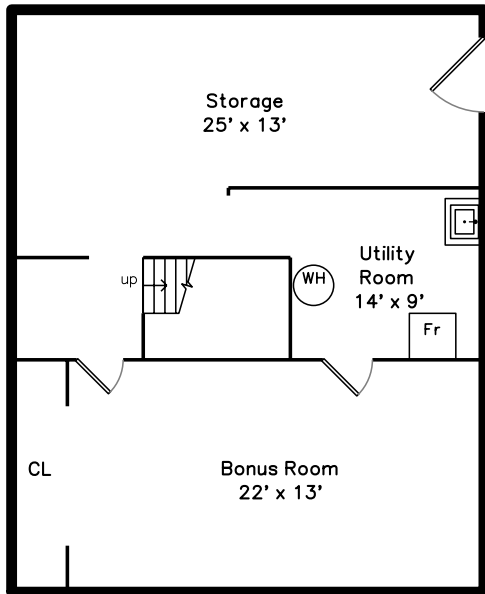

Upper

Main

Lower

161 Lincoln Street
Franklin, MA 02038

PicturePlan by  vis-home

Measurements may not be 100% accurate.
Floor plans are provided for convenience only.
Room sizes are not used to calculate area.

Upper

Main

Lower

Front Exterior

Front Exterior

Backyard

Foyer

Living Room

Living Room

Dining Room

Kitchen

Kitchen

Kitchen

Primary Bedroom

Primary Full Bath

Half Bath

Mud Room

Upstairs Hall

Bedroom #2

Bedroom #3

2nd Full Bath

Bonus Room (Basement)