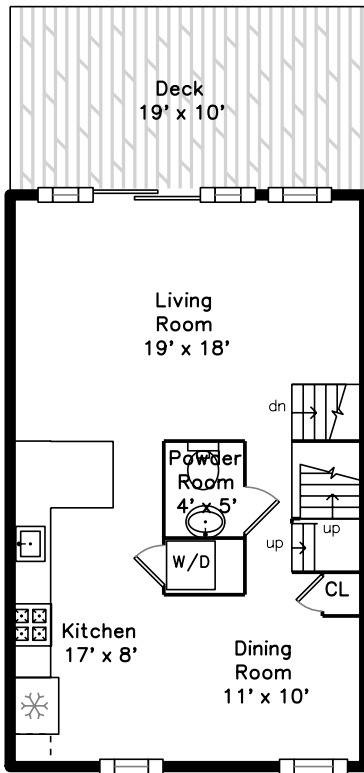

Upper

Roof Deck

Main

**15 Dixfield Street 2
Boston, MA 02127**

PicturePlan by  vis-home

Measurements may not be 100% accurate.
Floor plans are provided for convenience only.
Room sizes are not used to calculate area.

Roof Deck

Upper

Main

Outside

Outside

Outside

Outside

Bedroom

Bedroom

Bedroom

Bedroom

Bedroom

Bedroom

Bathroom

Bathroom

WalkInCloset