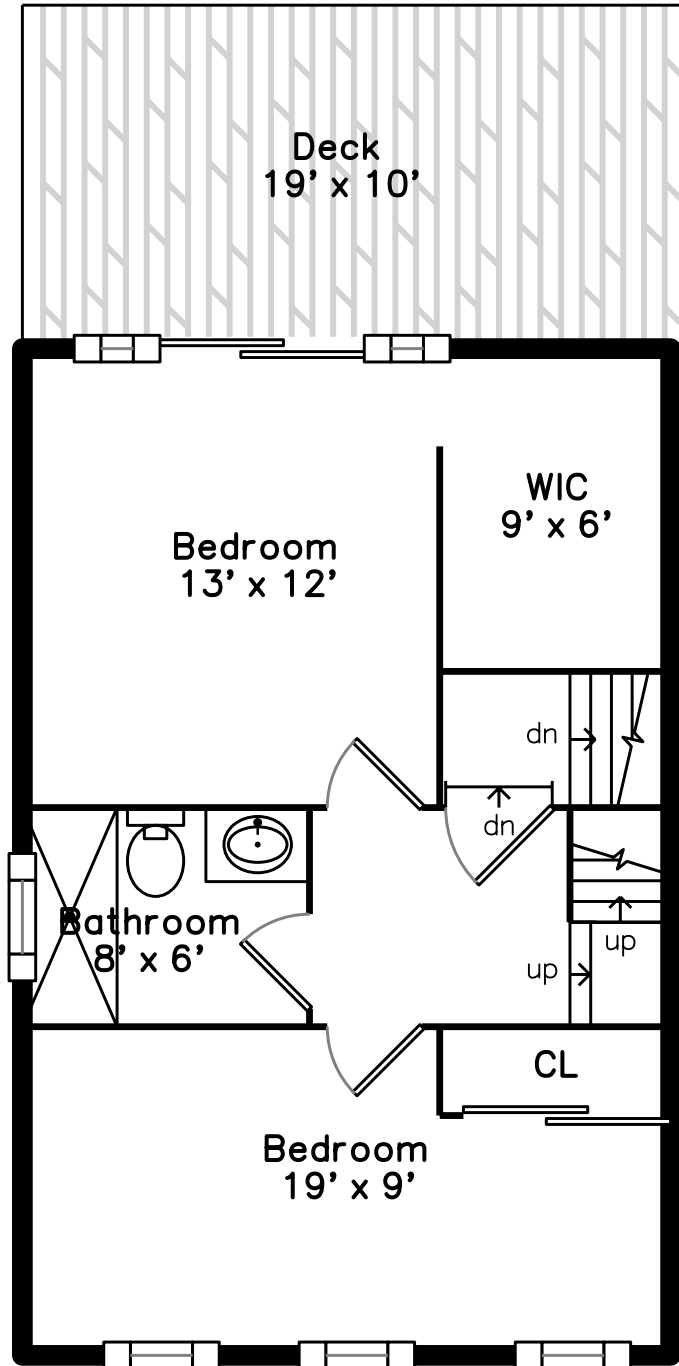

Upper

Roof Deck

Main

**15 Dixfield Street 2
Boston, MA 02127**

PicturePlan by  vis-home

Measurements may not be 100% accurate.
Floor plans are provided for convenience only.
Room sizes are not used to calculate area.

Roof Deck

Upper

Main

Outside

Outside

Outside

Outside

Bedroom

Bedroom

Bedroom

Bedroom

Bedroom

Bedroom

Bathroom

Bathroom

WalkInCloset

Deck

Deck

Living Room

Living Room

Living Room

Living Room

Living Room

Living Room