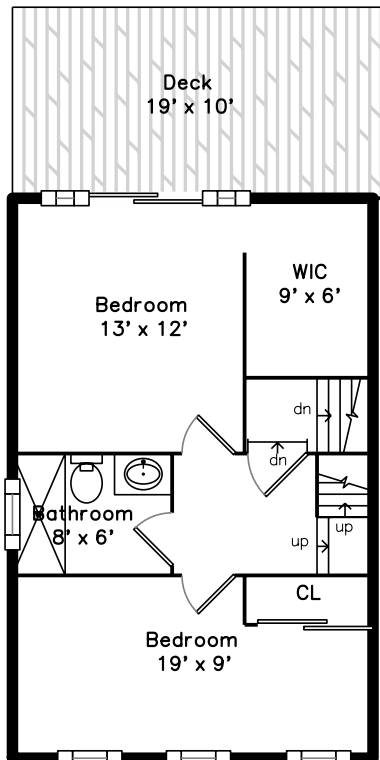

Upper

Roof Deck

Main

**15 Dixfield Street 2
Boston, MA 02127**

PicturePlan by  vis-home

Measurements may not be 100% accurate.
Floor plans are provided for convenience only.
Room sizes are not used to calculate area.

Roof Deck

Upper

Main

Outside

Outside

Outside

Outside

Bedroom

Bedroom

Bedroom

Bedroom

Bedroom

Bedroom

Bathroom

Bathroom

WalkInCloset