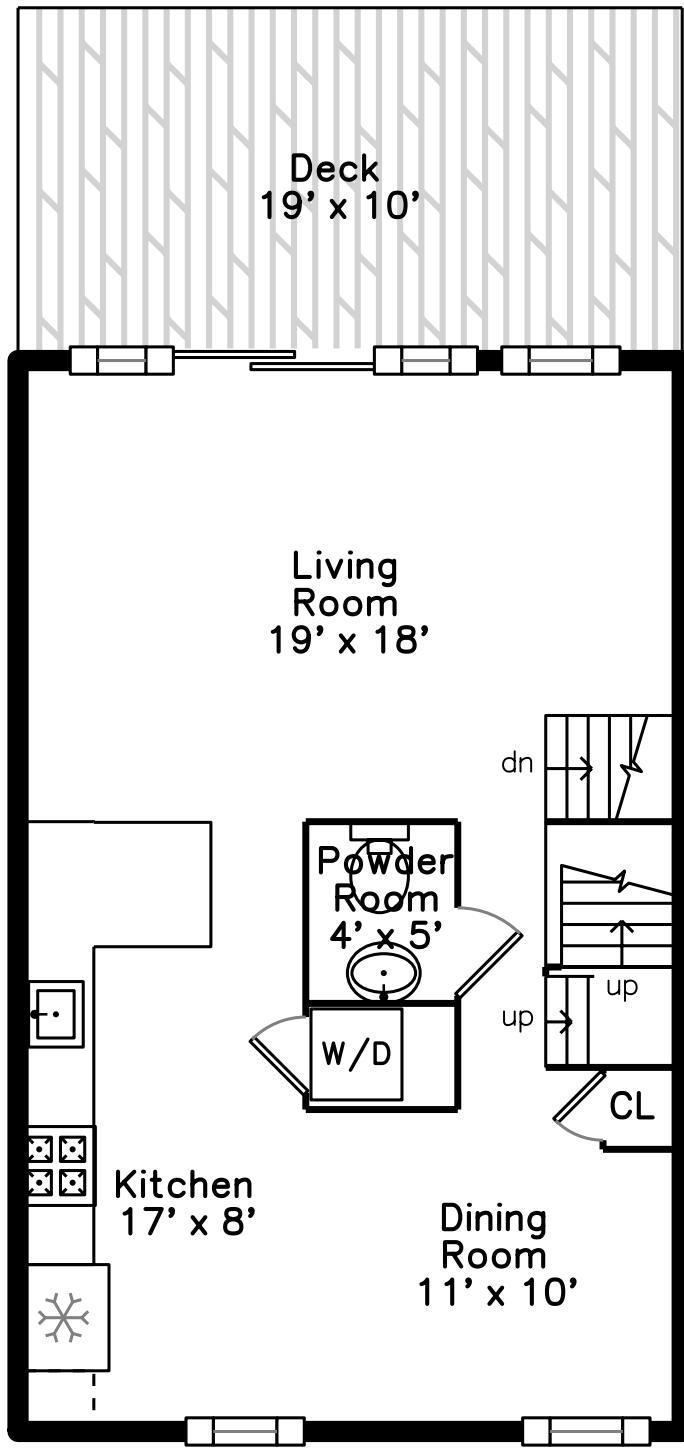

Upper

Roof Deck

Main

**15 Dixfield Street 2
Boston, MA 02127**

PicturePlan by  vis-home

Measurements may not be 100% accurate.
Floor plans are provided for convenience only.
Room sizes are not used to calculate area.

Roof Deck

Upper

Main

Outside

Outside

Outside

Outside

Bedroom

Bedroom

Bedroom

Bedroom

Bedroom

Bedroom

Bathroom

Bathroom

WalkInCloset