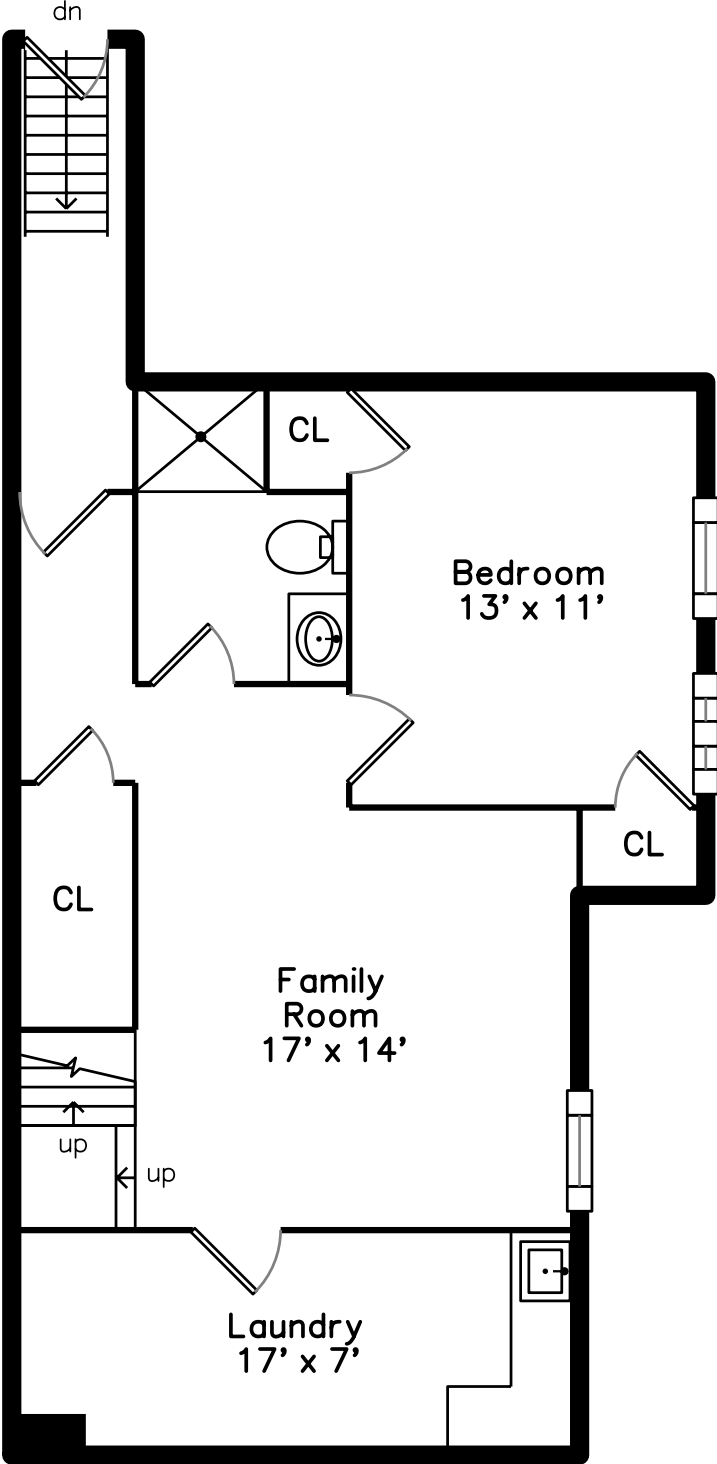

Upper

Main

Basement

70 Harvard Street
Winchester, MA 01890

PicturePlan by  vis-home

Measurements may not be 100% accurate.
Floor plans are provided for convenience only.
Room sizes are not used to calculate area.

Upper

Main

Basement

Outside

Outside

Back

Back

Living Dining Room

Living Dining Room

Living Dining Room

Living Dining Room

Living Dining Room

Kitchen

Kitchen

Kitchen

Kitchen

Primary Bathroom

Bathroom

Bathroom

Family Room

Family Room

Bedroom

Bathroom

Laundry