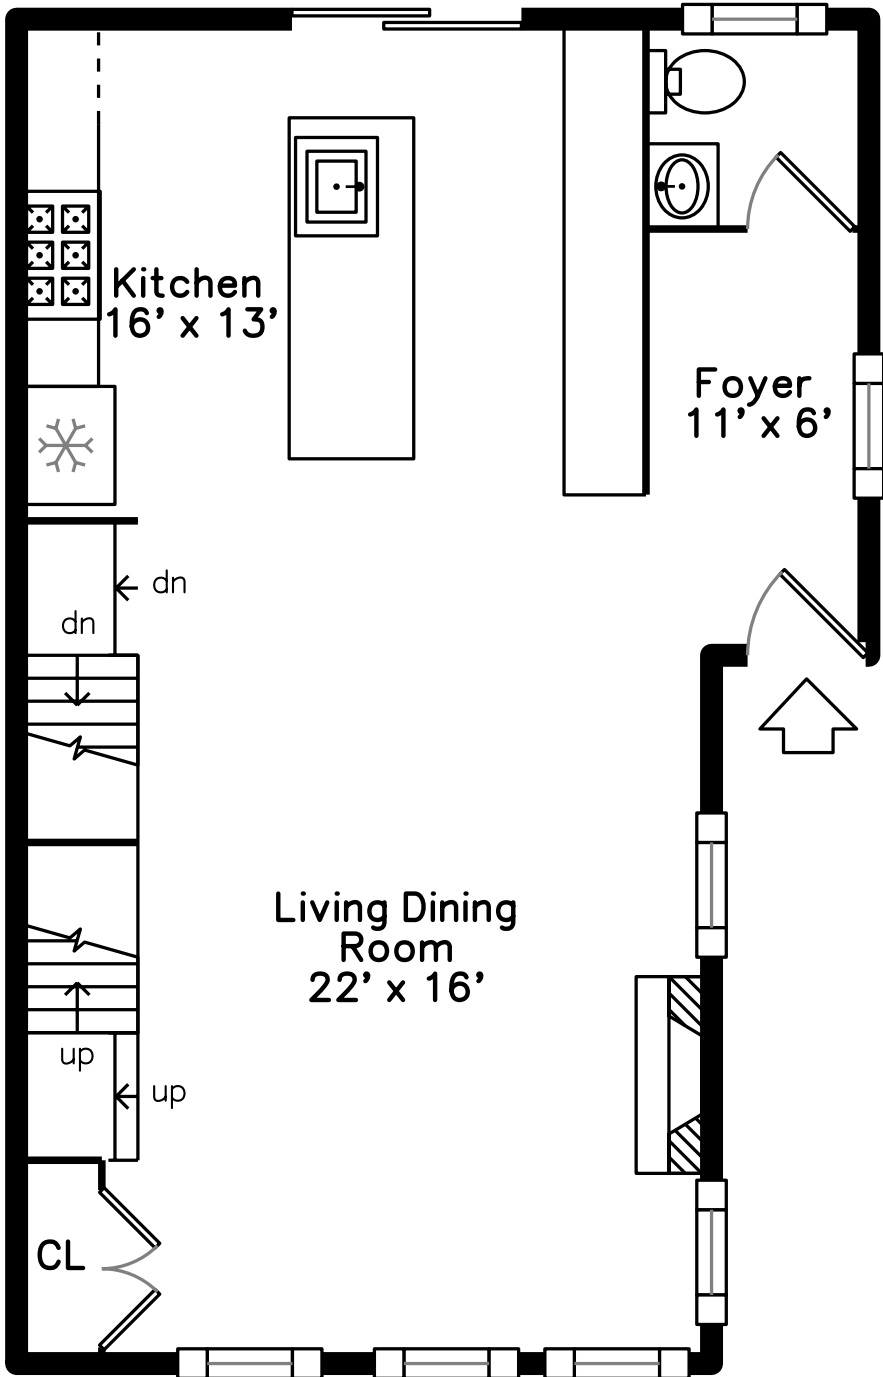

Upper

Main

Basement

70 Harvard Street
Winchester, MA 01890

PicturePlan by  vis-home

Measurements may not be 100% accurate.
Floor plans are provided for convenience only.
Room sizes are not used to calculate area.

Upper

Main

Basement

Outside

Outside

Back

Back

Living Dining Room

Living Dining Room

Living Dining Room

Living Dining Room

Living Dining Room

Kitchen

Kitchen

Kitchen

Kitchen

Primary Bathroom

Bathroom

Bathroom

Family Room

Family Room

Bedroom

Bathroom

Laundry