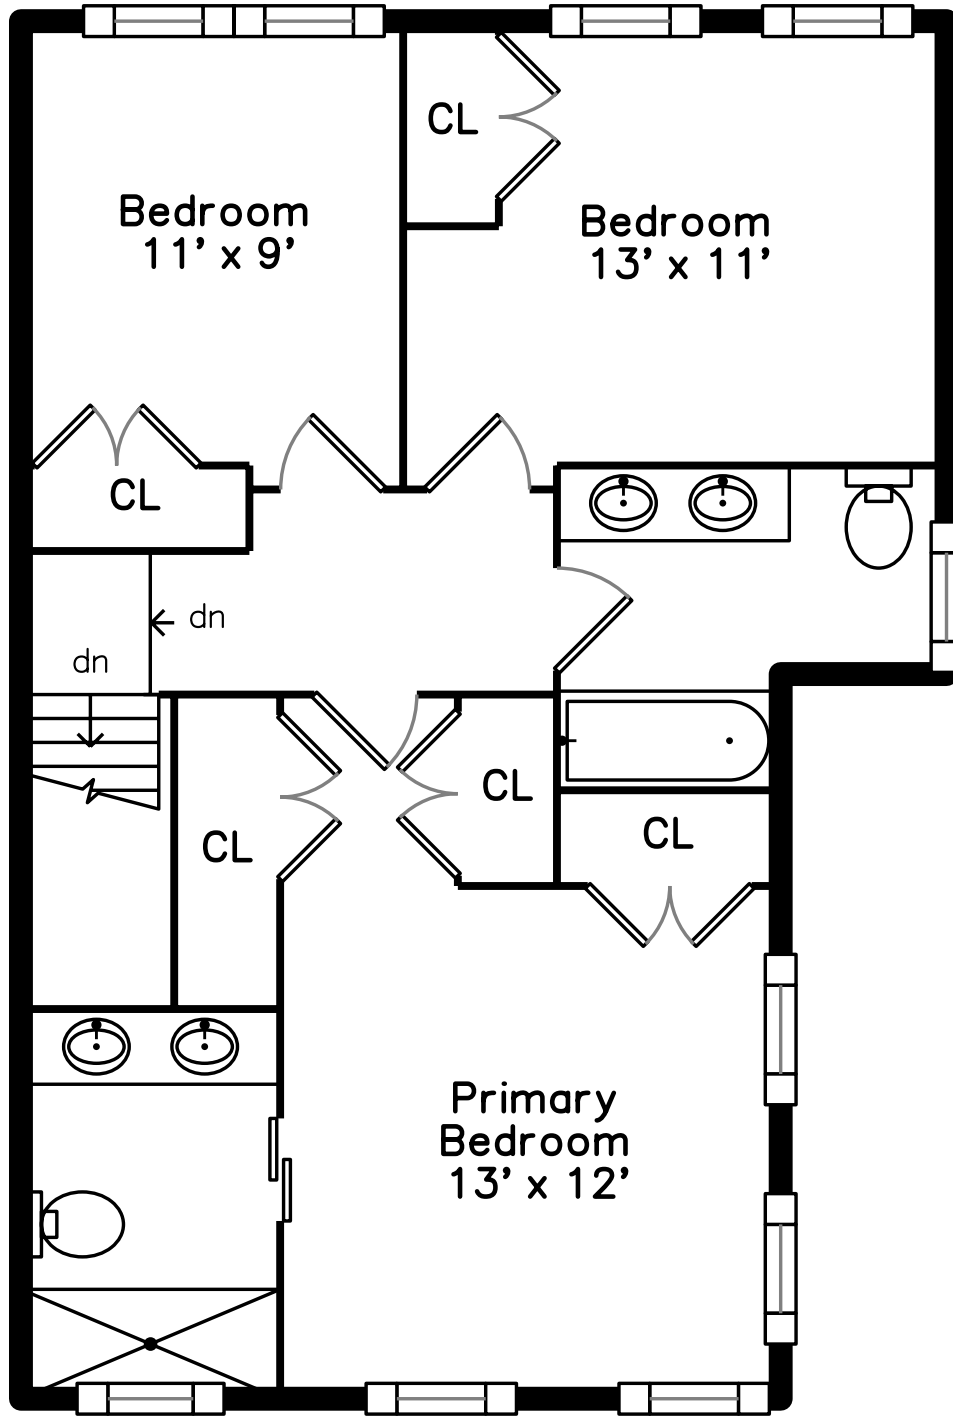

Upper

Main

Basement

70 Harvard Street
Winchester, MA 01890

PicturePlan by  vis-home

Measurements may not be 100% accurate.
Floor plans are provided for convenience only.
Room sizes are not used to calculate area.

Upper

Main

Basement

Outside

Outside

Back

Back

Living Dining Room

Living Dining Room

Living Dining Room

Living Dining Room

Living Dining Room

Kitchen

Kitchen

Kitchen

Kitchen

Primary Bathroom

Bathroom

Bathroom

Family Room

Family Room

Bedroom

Bathroom

Laundry