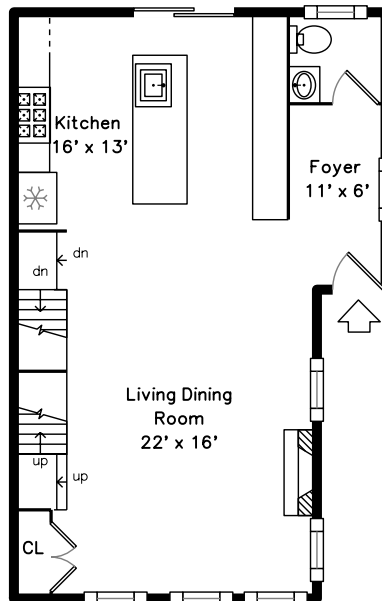

Upper

Main

Basement

70 Harvard Street
Winchester, MA 01890

PicturePlan by  vis-home

Measurements may not be 100% accurate.
Floor plans are provided for convenience only.
Room sizes are not used to calculate area.

Upper

Main

Basement

Outside

Outside

Back

Back

Living Dining Room

Living Dining Room

Living Dining Room

Living Dining Room

Living Dining Room

Kitchen

Kitchen

Kitchen

Kitchen