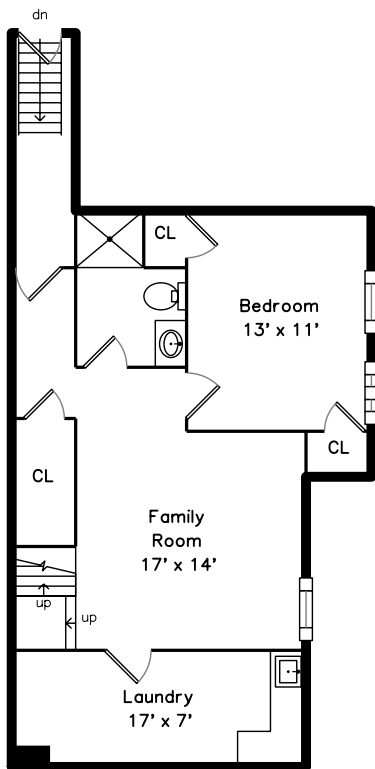

Upper

Main

Basement

70 Harvard Street
Winchester, MA 01890

PicturePlan by  vis-home

Measurements may not be 100% accurate.
Floor plans are provided for convenience only.
Room sizes are not used to calculate area.

Upper

Main

Basement

Outside

Outside

Back

Back

Living Dining Room

Living Dining Room

Living Dining Room

Living Dining Room

Living Dining Room

Kitchen

Kitchen

Kitchen

Kitchen

Primary Bathroom

Bathroom

Bathroom

Family Room

Family Room

Bedroom

Bathroom

Laundry