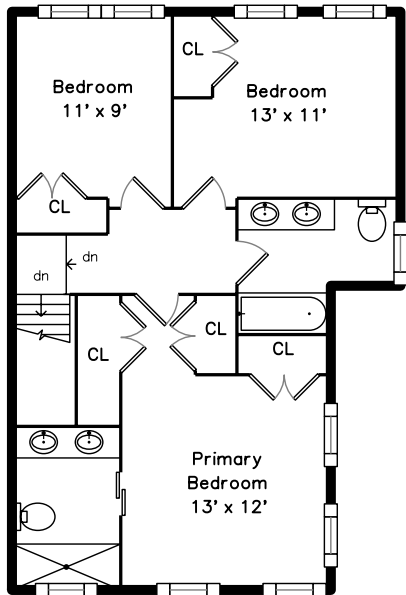

Upper

Main

Basement

70 Harvard Street
Winchester, MA 01890

PicturePlan by  vis-home

Measurements may not be 100% accurate.
Floor plans are provided for convenience only.
Room sizes are not used to calculate area.

Upper

Main

Basement

Outside

Outside

Back

Back

Living Dining Room

Living Dining Room

Living Dining Room

Living Dining Room

Living Dining Room

Kitchen

Kitchen

Kitchen

Kitchen

Primary Bathroom

Bathroom

Bathroom

Family Room

Family Room

Bedroom

Bathroom

Laundry