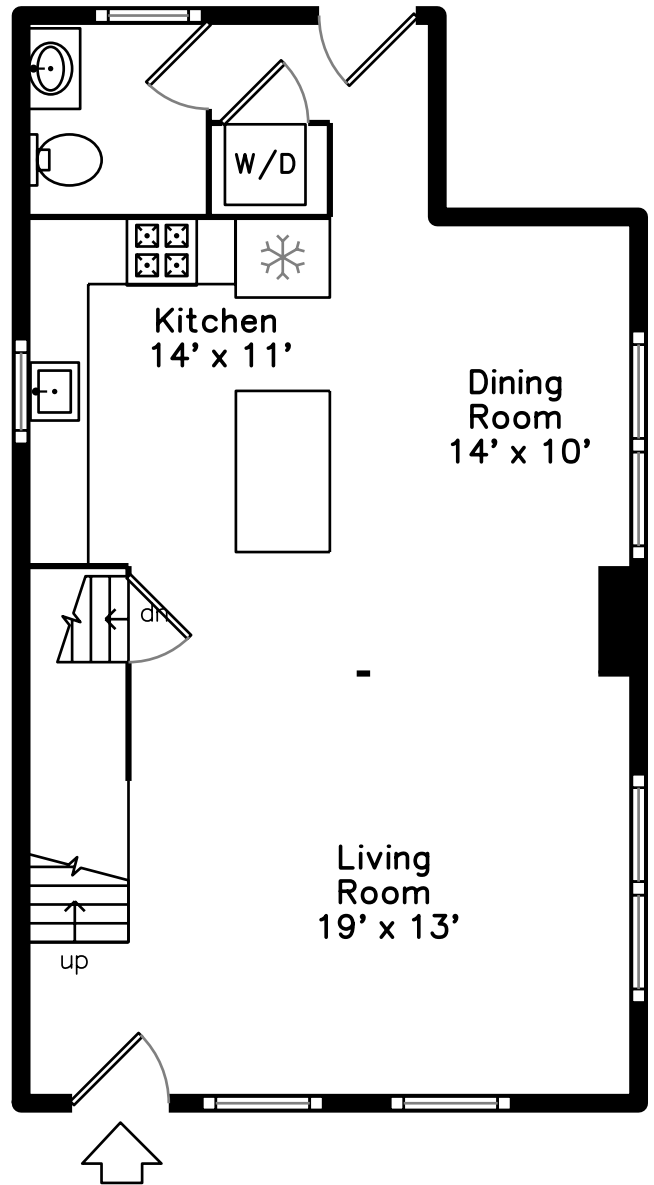

Upper

Main

22 Harding Terrace
Dedham, MA 02026

PicturePlan by  vis-home

Measurements may not be 100% accurate.
Floor plans are provided for convenience only.
Room sizes are not used to calculate area.

Upper

Shed

Living Room

Living Room

Living Room

Living Room

Dining Room

Dining Room

Dining Room

Dining Room

Kitchen

Kitchen

Kitchen

Kitchen

Powder Room

Laundry

Deck

Deck

Deck

Deck

Bedroom

Bedroom

Bedroom

Bedroom

Bedroom