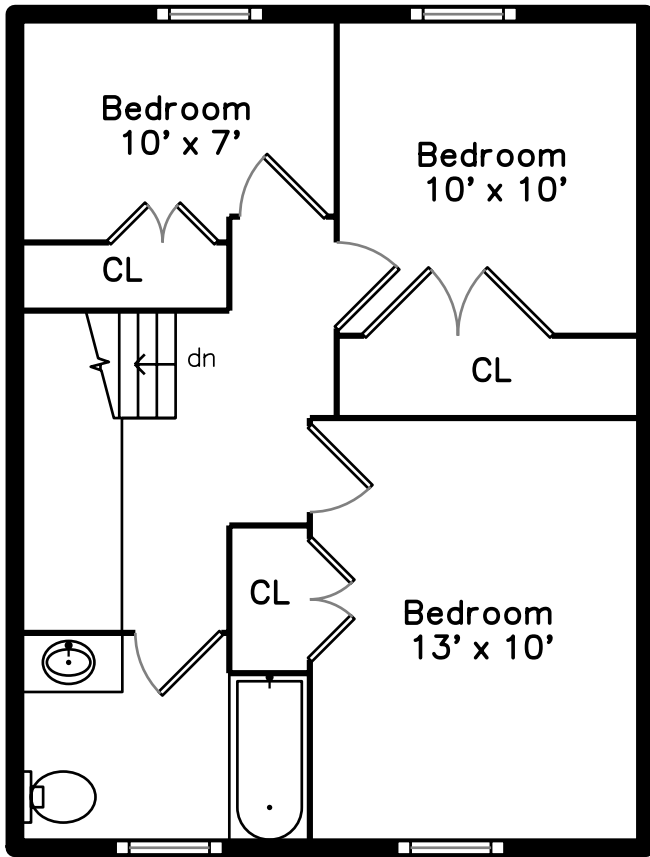

Upper

Main

22 Harding Terrace
Dedham, MA 02026

PicturePlan by  vis-home

Measurements may not be 100% accurate.
Floor plans are provided for convenience only.
Room sizes are not used to calculate area.

Upper

Shed

Living Room

Living Room

Living Room

Living Room

Dining Room

Dining Room

Dining Room