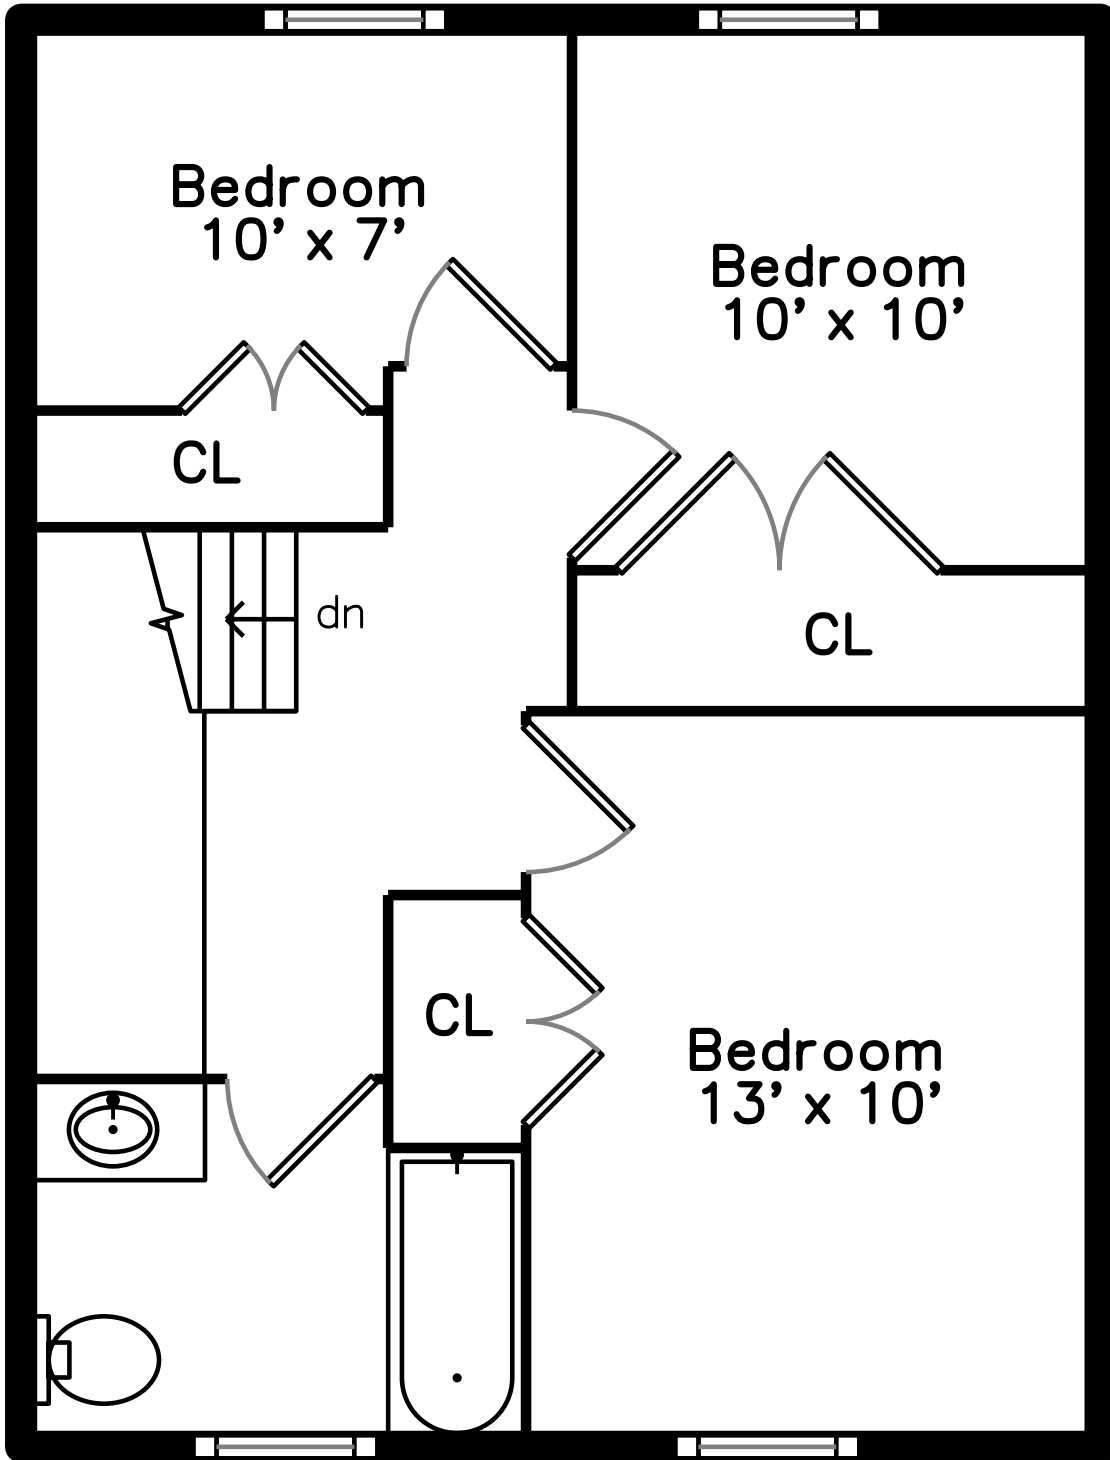

Upper

Main

22 Harding Terrace
Dedham, MA 02026

PicturePlan by  vis-home

Measurements may not be 100% accurate.
Floor plans are provided for convenience only.
Room sizes are not used to calculate area.

Upper

Shed

Living Room

Living Room

Living Room

Living Room

Dining Room

Dining Room

Dining Room

Deck

Deck

Deck

Bedroom

Bedroom

Bedroom

Bedroom

Bedroom