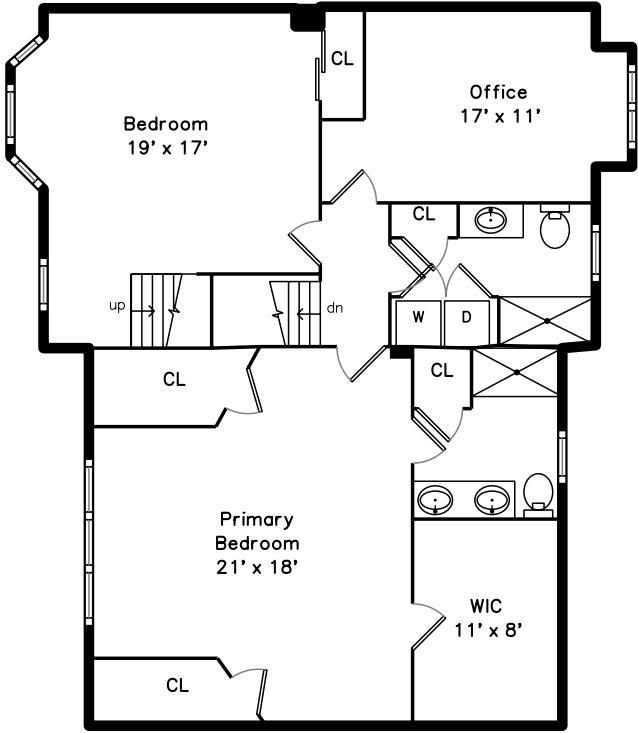

# Upper

# Main

**22 Kensington Way  
Tewksbury, MA 01876**

PicturePlan by  vis-home  
MORE THAN JUST A FLOORPLAN

Measurements may not be 100% accurate.  
Floor plans are provided for convenience only.  
Room sizes are not used to calculate area.

Primary Bathroom

Bathroom

Laundry

WalkInCloset

Loft Room