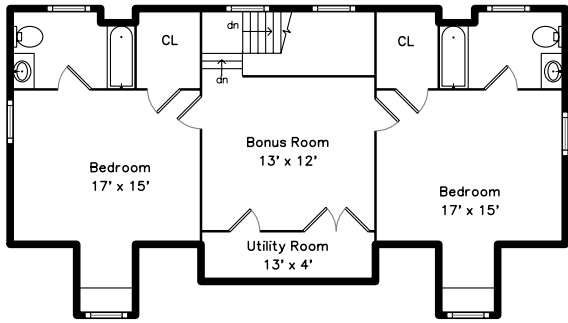

Top

Upper

Main

Basement

92 Hillcrest Parkway
Winchester, MA 01890

PicturePlan by vis-home

Measurements may not be 100% accurate.
Floor plans are provided for convenience only.
Room sizes are not used to calculate area.

Top

Upper

Main

Basement

Outside

Outside

Outside

Back

Living Room

Living Room

Dining Room

Dining Room

Dining Room

Kitchen

Kitchen

Kitchen

Bedroom

Bedroom

Bedroom

Bedroom

Primary Bathroom

Bathroom

WalkInCloset

Bonus Room