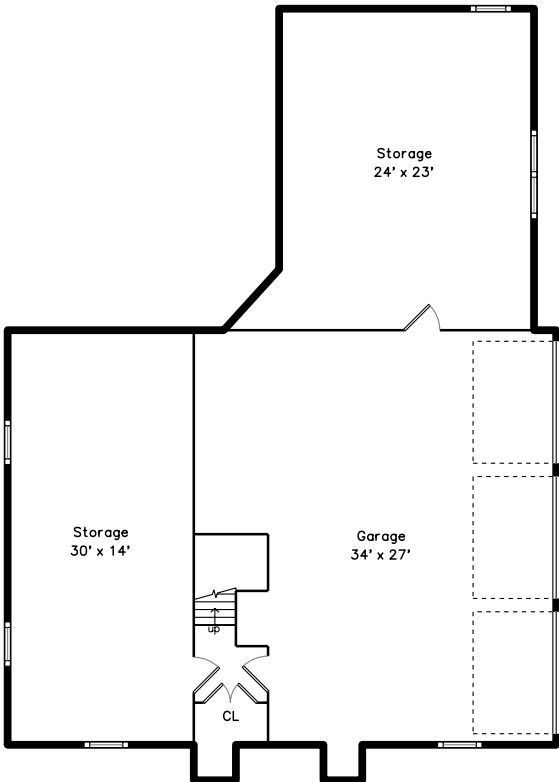

Top

Upper

Main

Basement

92 Hillcrest Parkway
Winchester, MA 01890

PicturePlan by vis-home

Measurements may not be 100% accurate.
Floor plans are provided for convenience only.
Room sizes are not used to calculate area.

Top

Upper

Main

Basement

Outside

Outside

Outside

Back

Living Room

Living Room

Dining Room

Dining Room

Dining Room

Kitchen

Kitchen

Kitchen