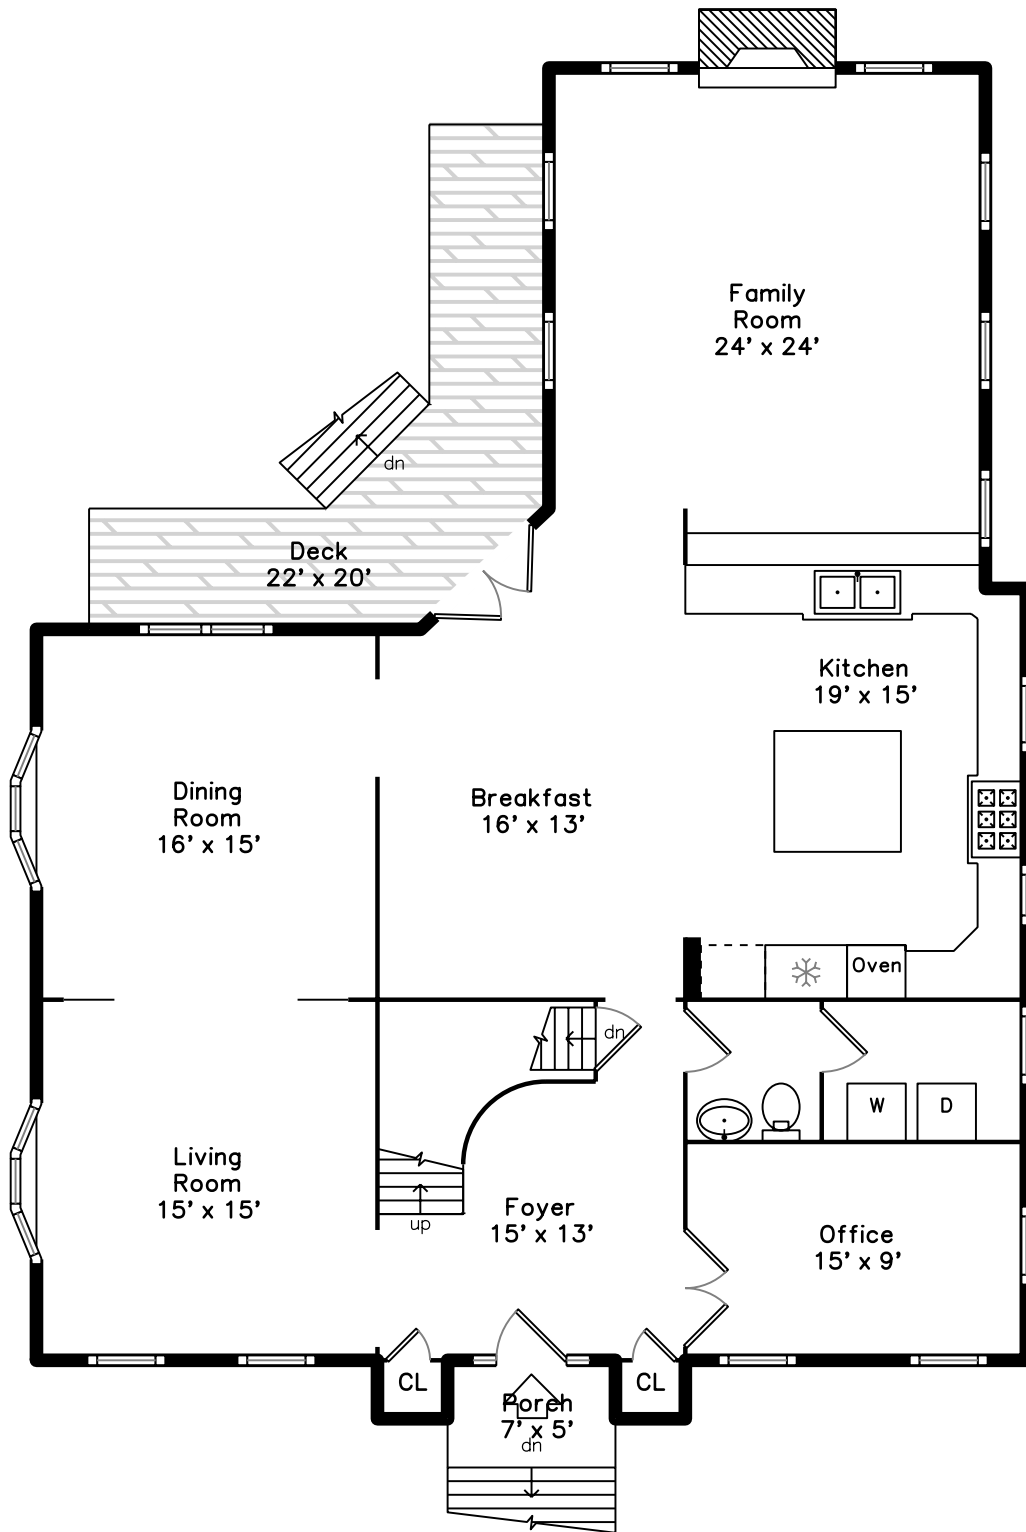

Top

Upper

Main

Basement

92 Hillcrest Parkway
Winchester, MA 01890

PicturePlan by vis-home

Measurements may not be 100% accurate.
Floor plans are provided for convenience only.
Room sizes are not used to calculate area.

Top

Upper

Main

Basement

Outside

Outside

Outside

Back

Living Room

Living Room

Dining Room

Dining Room

Dining Room

Kitchen

Kitchen

Kitchen

Kitchen

Kitchen

Breakfast

Breakfast

Breakfast

Family Room

Family Room

Family Room