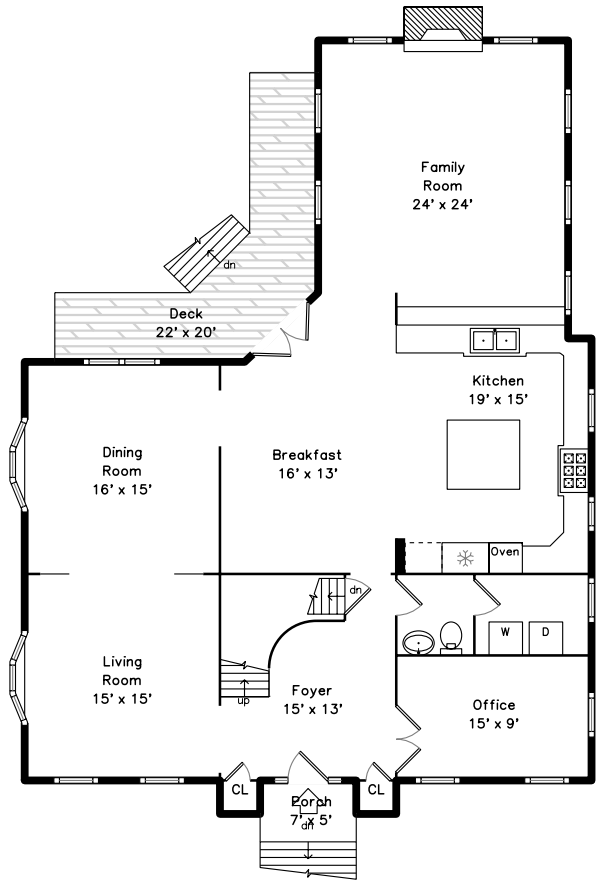

Top

Upper

Main

Basement

92 Hillcrest Parkway
Winchester, MA 01890

PicturePlan by vis-home

Measurements may not be 100% accurate.
Floor plans are provided for convenience only.
Room sizes are not used to calculate area.

Top

Upper

Main

Basement

Outside

Outside

Outside

Back

Living Room

Living Room

Dining Room

Dining Room

Dining Room

Kitchen

Kitchen

Kitchen

Kitchen

Kitchen

Breakfast

Breakfast

Breakfast

Family Room

Family Room

Family Room