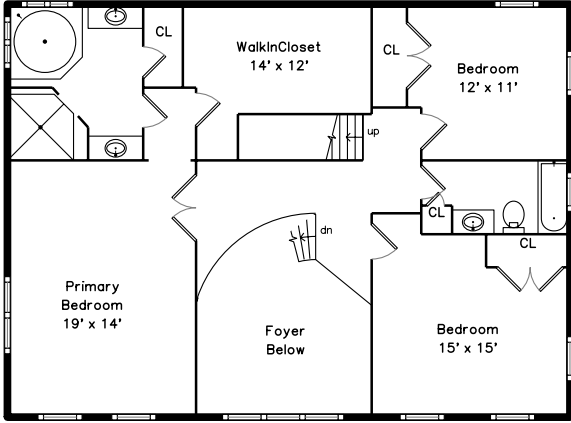

Top

Upper

Main

Basement

92 Hillcrest Parkway
Winchester, MA 01890

PicturePlan by vis-home

Measurements may not be 100% accurate.
Floor plans are provided for convenience only.
Room sizes are not used to calculate area.

Top

Upper

Main

Basement

Outside

Outside

Outside

Back

Living Room

Living Room

Dining Room

Dining Room

Dining Room

Kitchen

Kitchen

Kitchen

Bedroom

Bedroom

Bedroom

Bedroom

Primary Bathroom

Bathroom

WalkInCloset

Bonus Room