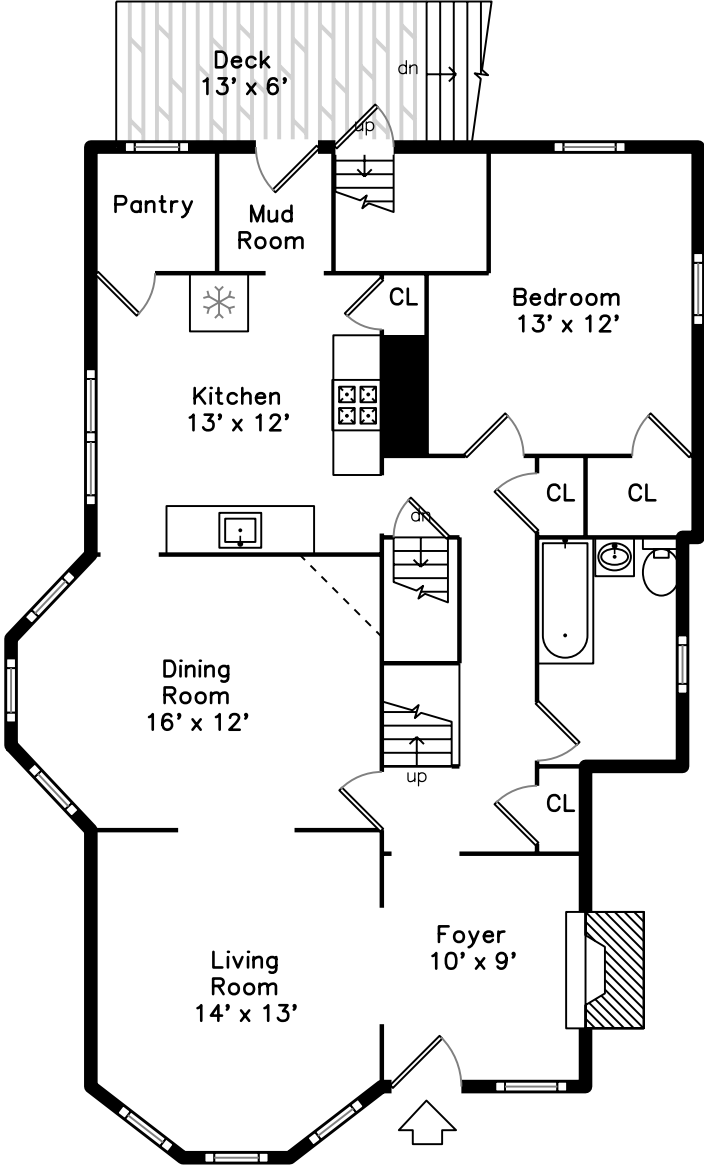

39 Upper

37 Upper

39 Main

37 Main

37/39 Belvoir Road Milton, MA 02186

PicturePlan by  vis-home

Measurements may not be 100% accurate.
Floor plans are provided for convenience only.
Room sizes are not used to calculate area.

39 Upper

39 Main

37 Upper

37 Main

Outside

Outside

Outside

Back

Aerial

Foyer

Foyer

Foyer

Foyer

Living Room

Living Room

Living Room

Bedroom

Bedroom

Bedroom

Deck

Living Room

Living Room

Living Room

Living Room