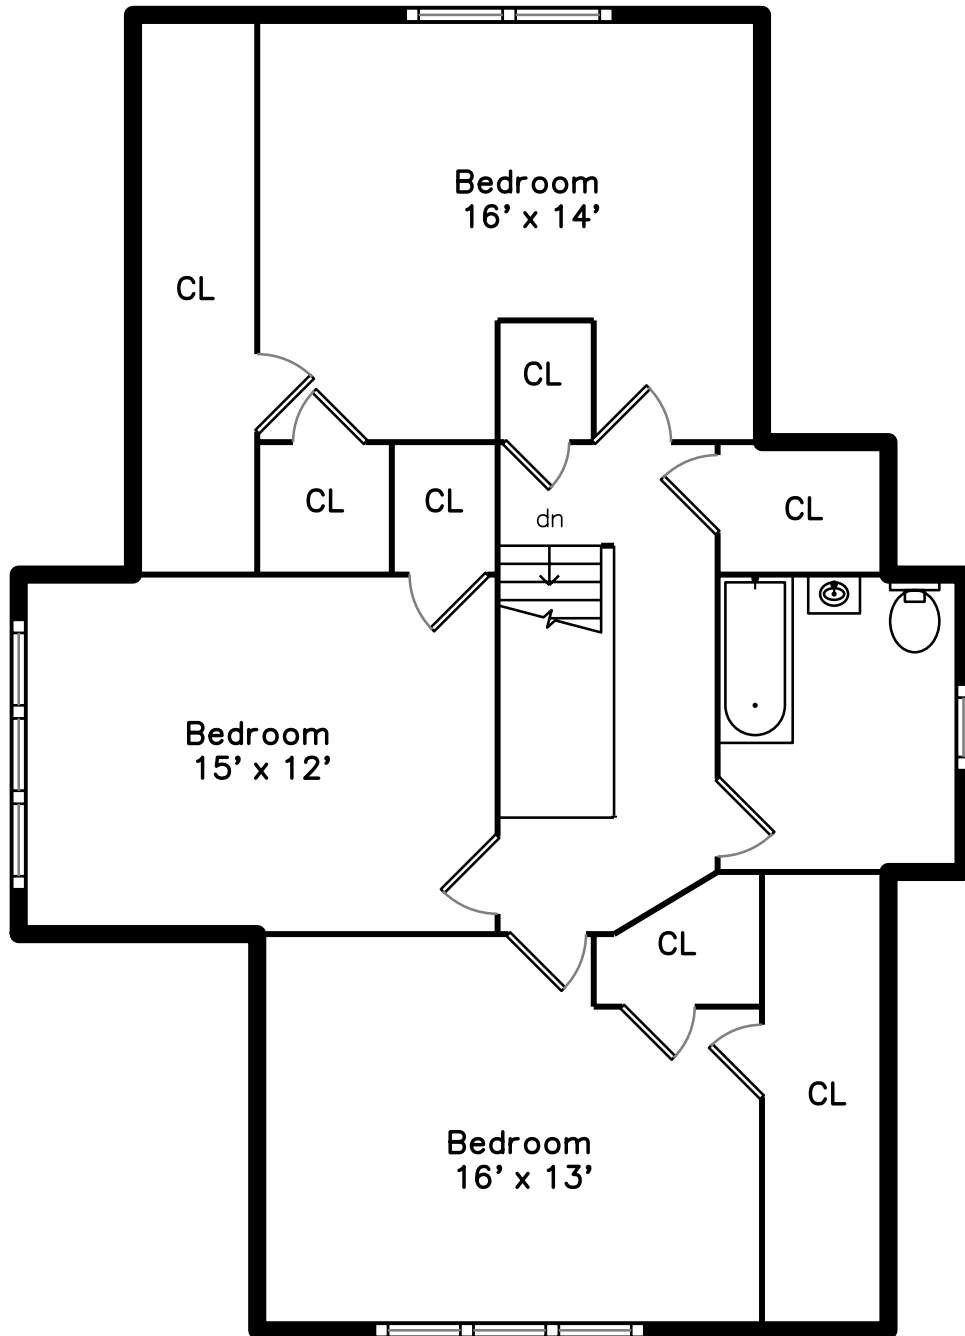

39 Upper

37 Upper

39 Main

37 Main

37/39 Belvoir Road Milton, MA 02186

PicturePlan by  vis-home

Measurements may not be 100% accurate.
Floor plans are provided for convenience only.
Room sizes are not used to calculate area.

39 Upper

39 Main

37 Upper

37 Main

Outside

Outside

Outside

Back

Aerial

Foyer

Foyer

Foyer

Foyer

Living Room

Living Room

Living Room

Bedroom

Bedroom

Bedroom

Deck

Living Room

Living Room

Living Room

Living Room