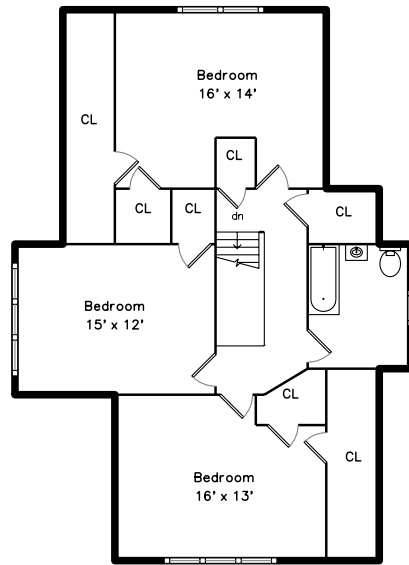

39 Upper

37 Upper

39 Main

37 Main

37/39 Belvoir Road Milton, MA 02186

PicturePlan by  vis-home

Measurements may not be 100% accurate.
Floor plans are provided for convenience only.
Room sizes are not used to calculate area.

39 Upper

39 Main

37 Upper

37 Main

Outside

Outside

Outside

Back

Bedroom

Bedroom

Bedroom

Deck

Living Room

Living Room

Living Room

Living Room

Bedroom

Bedroom

Bedroom