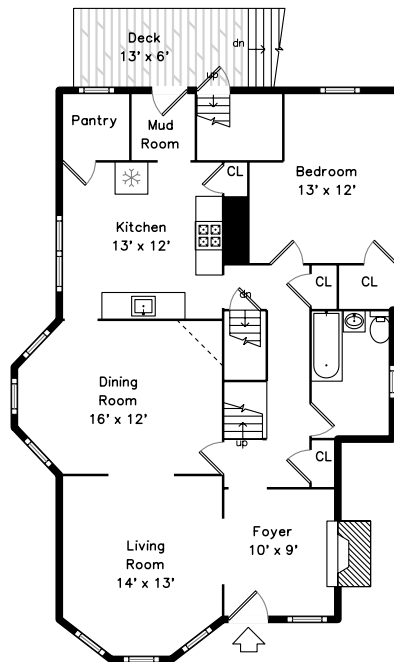

39 Upper

37 Upper

39 Main

37 Main

37/39 Belvoir Road Milton, MA 02186

PicturePlan by  vis-home

Measurements may not be 100% accurate.
Floor plans are provided for convenience only.
Room sizes are not used to calculate area.

39 Upper

39 Main

37 Upper

37 Main

Outside

Outside

Outside

Back

Aerial

Foyer

Foyer

Foyer

Foyer

Living Room

Living Room

Living Room

Bedroom

Bedroom

Bedroom

Deck

Living Room

Living Room

Living Room

Living Room