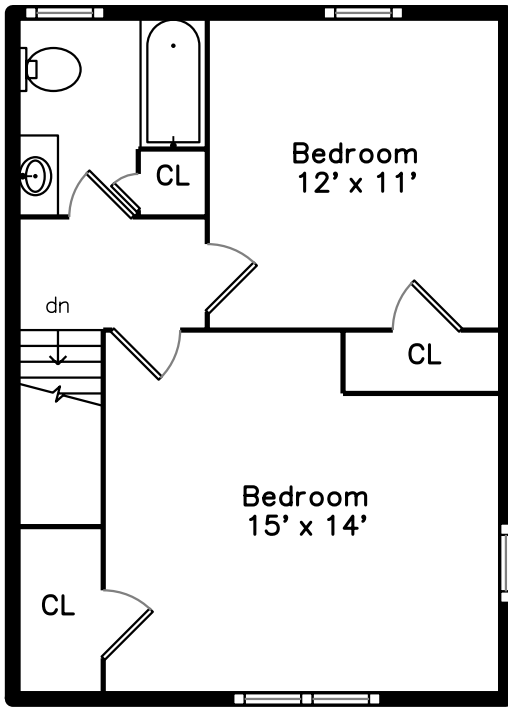

Upper

Main

Lower

22 North Street
Mansfield, MA 02048

PicturePlan by  vis-home

Measurements may not be 100% accurate.
Floor plans are provided for convenience only.
Room sizes are not used to calculate area.

Upper

Main

Lower

Outside

Outside

Outside

Outside

Outside

Backyard

Living Room

Living Room

Living Room

Living Room

Kitchen

Kitchen

Kitchen

Bedroom

Bedroom

Bedroom

Bathroom

Bonus Room

Bonus Room

Bonus Room

Bonus Room