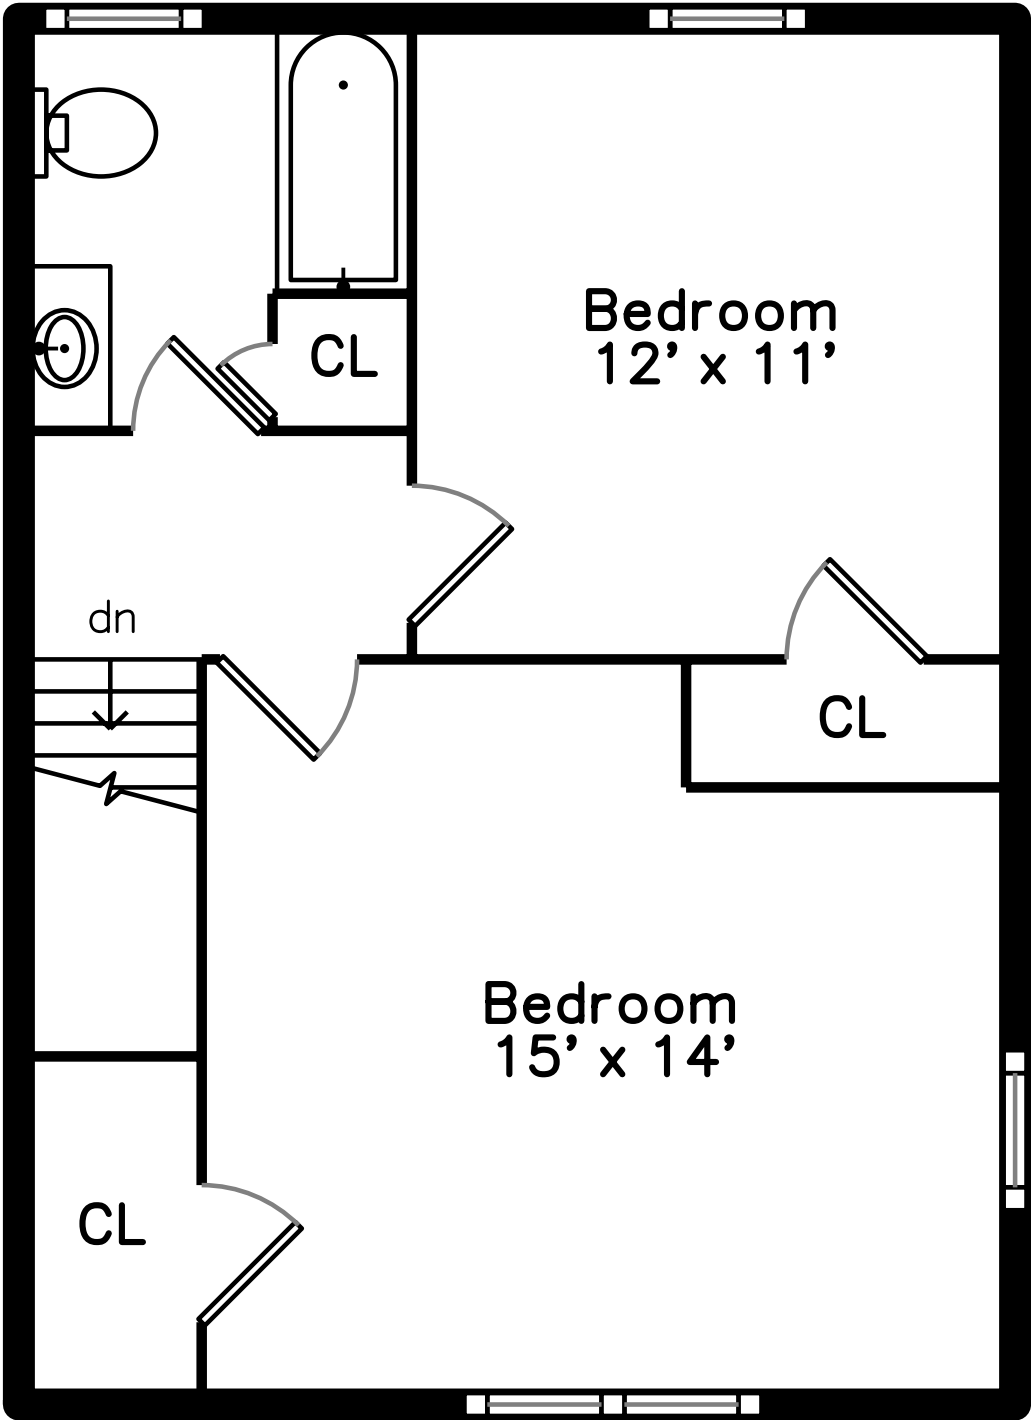

Upper

Main

Lower

22 North Street
Mansfield, MA 02048

PicturePlan by  vis-home

Measurements may not be 100% accurate.
Floor plans are provided for convenience only.
Room sizes are not used to calculate area.

Upper

Main

Lower

Outside

Outside

Outside

Outside

Outside

Backyard

Living Room

Living Room

Living Room

Living Room

Kitchen

Kitchen

Kitchen

Bedroom

Bedroom

Bedroom

Bathroom

Bonus Room

Bonus Room

Bonus Room

Bonus Room