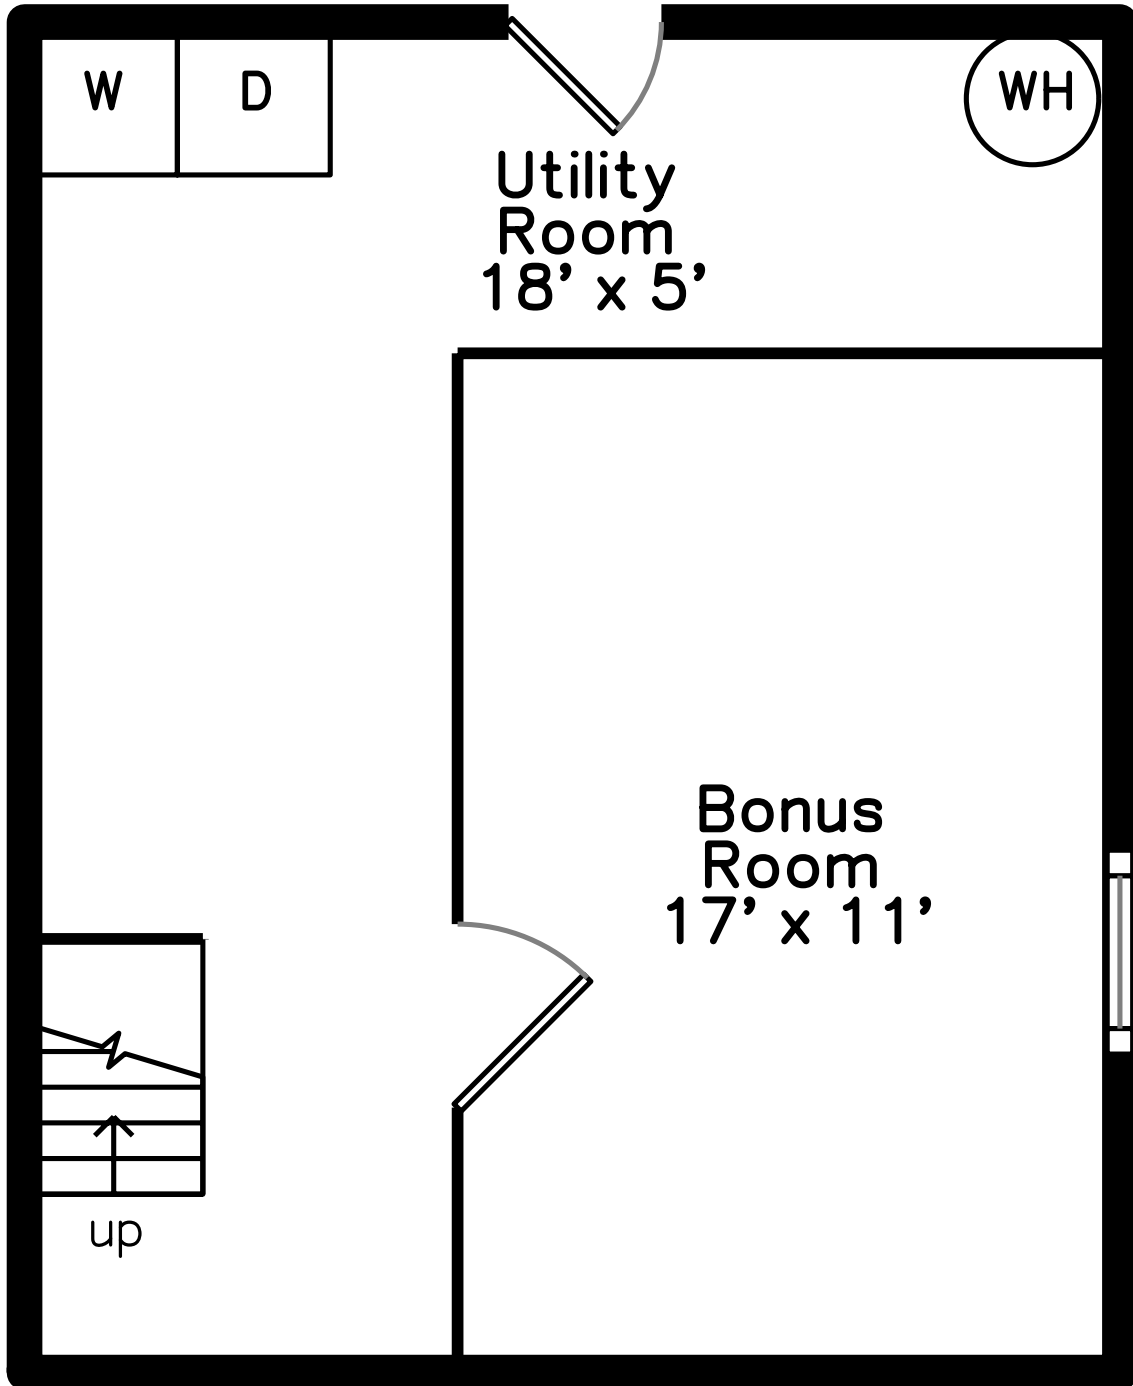

Upper

Main

Lower

22 North Street
Mansfield, MA 02048

PicturePlan by  vis-home

Measurements may not be 100% accurate.
Floor plans are provided for convenience only.
Room sizes are not used to calculate area.

Upper

Main

Lower

Outside

Outside

Outside

Outside

Outside

Backyard

Living Room

Living Room

Living Room

Living Room

Kitchen

Kitchen

Kitchen

Bedroom

Bedroom

Bedroom

Bathroom

Bonus Room

Bonus Room

Bonus Room

Bonus Room