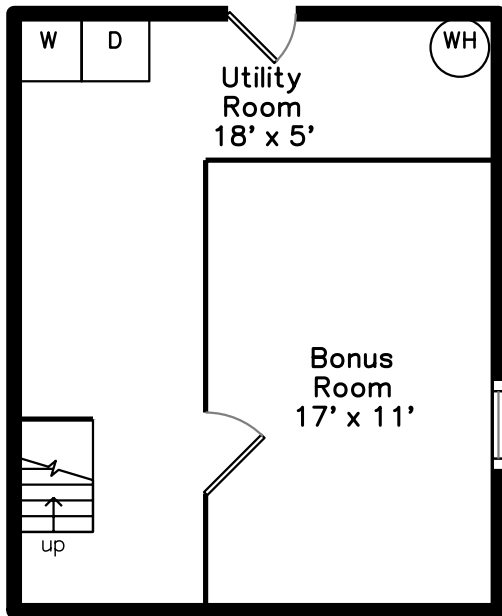

Upper

Main

Lower

22 North Street
Mansfield, MA 02048

PicturePlan by  vis-home

Measurements may not be 100% accurate.
Floor plans are provided for convenience only.
Room sizes are not used to calculate area.

Upper

Main

Lower

Outside

Outside

Outside

Outside

Outside

Backyard

Living Room

Living Room

Living Room

Living Room

Kitchen

Kitchen

Kitchen

Bedroom

Bedroom

Bedroom

Bathroom

Bonus Room

Bonus Room

Bonus Room

Bonus Room