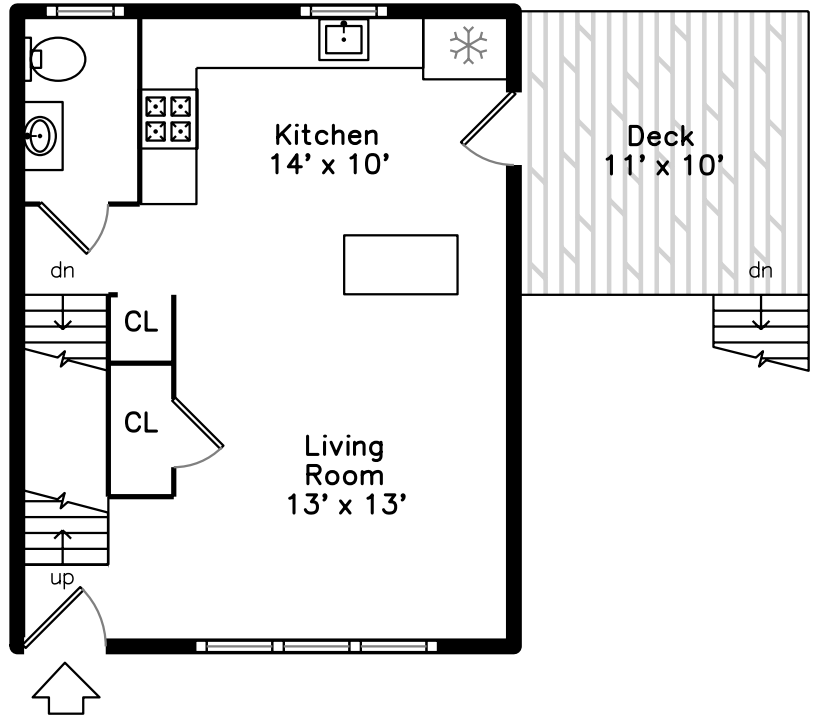

Upper

Main

Lower

22 North Street
Mansfield, MA 02048

PicturePlan by  vis-home

Measurements may not be 100% accurate.
Floor plans are provided for convenience only.
Room sizes are not used to calculate area.

Upper

Main

Lower

Outside

Outside

Outside

Outside

Outside

Backyard

Living Room

Living Room

Living Room

Living Room

Kitchen

Kitchen

Kitchen

Bedroom

Bedroom

Bedroom

Bathroom

Bonus Room

Bonus Room

Bonus Room

Bonus Room