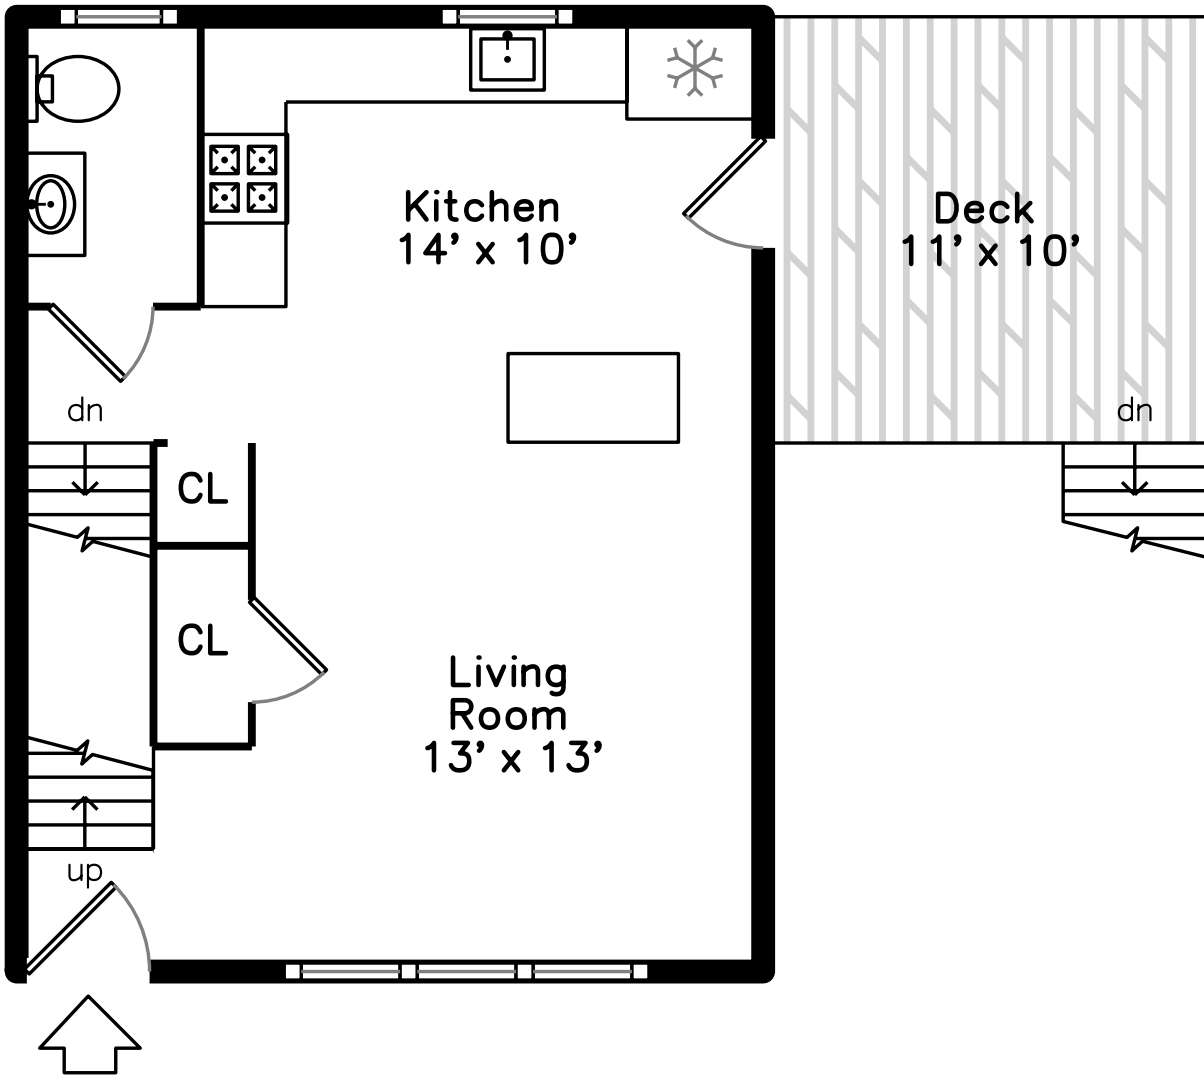

Upper

Main

Lower

22 North Street
Mansfield, MA 02048

PicturePlan by  vis-home

Measurements may not be 100% accurate.
Floor plans are provided for convenience only.
Room sizes are not used to calculate area.

Upper

Main

Lower

Outside

Outside

Outside

Outside

Outside

Backyard

Living Room

Living Room

Living Room

Living Room

Kitchen

Kitchen

Kitchen

Bedroom

Bedroom

Bedroom

Bathroom

Bonus Room

Bonus Room

Bonus Room

Bonus Room