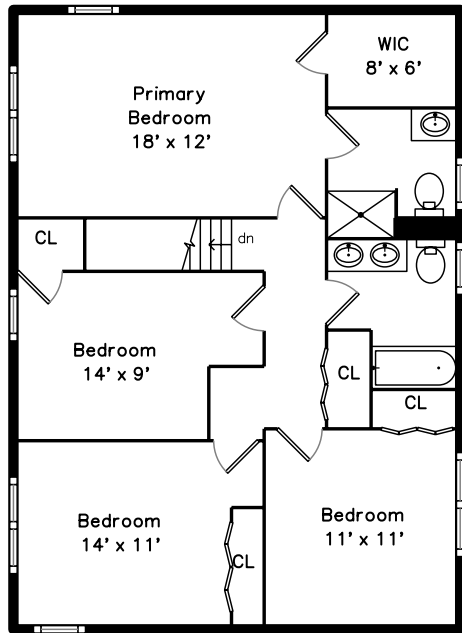

Upper

Main

**71 Richdale Road
Needham, MA 02494**

PicturePlan by  vis-home

Measurements may not be 100% accurate.
Floor plans are provided for convenience only.
Room sizes are not used to calculate area.

Upper

Main

Outside

Back

Back

Back

Foyer

Living Room

Living Room

Living Room

Dining Room

Dining Room

Dining Room

Kitchen

Kitchen

Kitchen

Kitchen

Deck

Primary Bedroom

Primary Bedroom

Primary Bedroom

WalkInCloset

Primary Bathroom

Bedroom

Bedroom