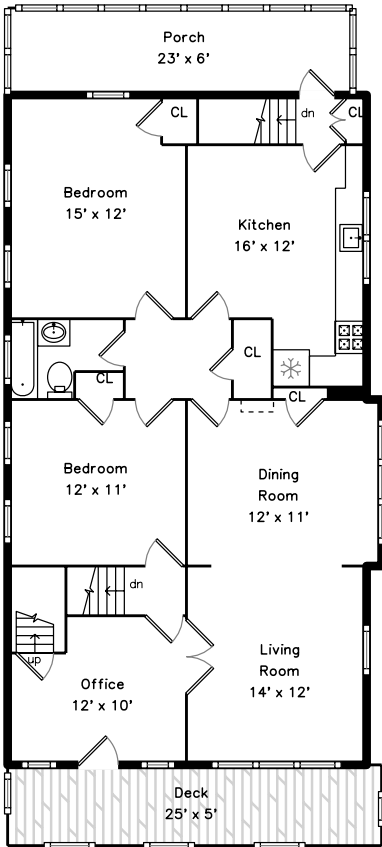

Top

Main

Upper

**45-47 Keenan Street
Watertown, MA 02472**

PicturePlan by  **vis-home**
www.vis-home.com

Measurements may not be 100% accurate.
Floor plans are provided for convenience only.
Room sizes are not used to calculate area.

Top

Upper

Main

Outside

Outside

Outside

Living Room

Living Room

Living Room

Dining Room

Dining Room

Dining Room

Kitchen

Kitchen

Kitchen

Bedroom

Living Room

Living Room

Dining Room

Dining Room

Kitchen

Kitchen

Kitchen

Bedroom