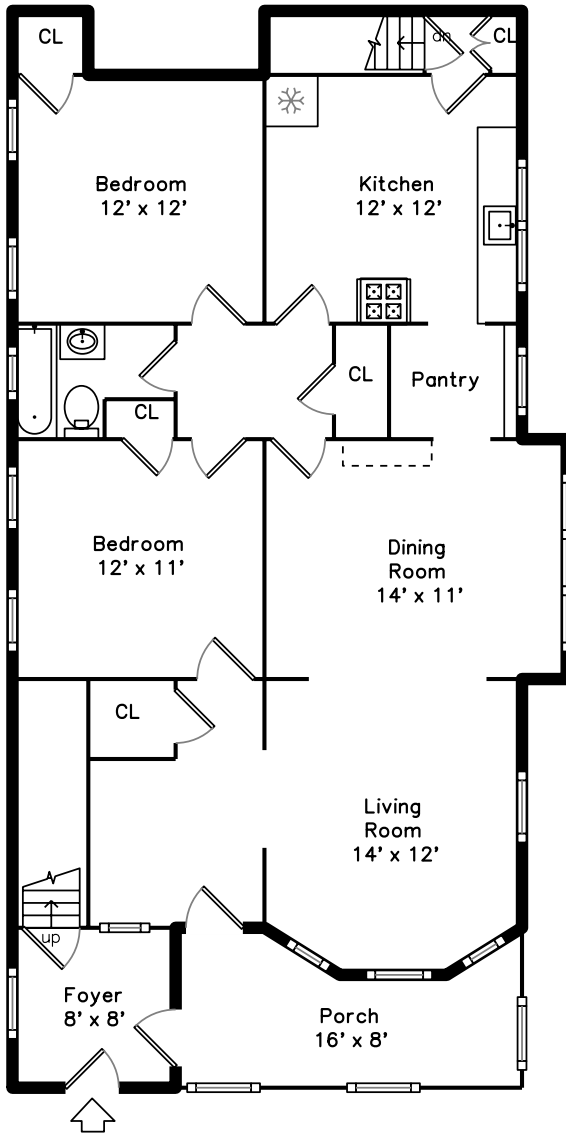

Top

Main

Upper

**45-47 Keenan Street
Watertown, MA 02472**

PicturePlan by  **vis-home**
www.vis-home.com

Measurements may not be 100% accurate.
Floor plans are provided for convenience only.
Room sizes are not used to calculate area.

Top

Upper

Main

Outside

Outside

Outside

Living Room

Living Room

Living Room

Dining Room

Dining Room

Dining Room

Kitchen

Kitchen

Kitchen

Bedroom

Living Room

Living Room

Dining Room

Dining Room

Kitchen

Kitchen

Kitchen

Bedroom