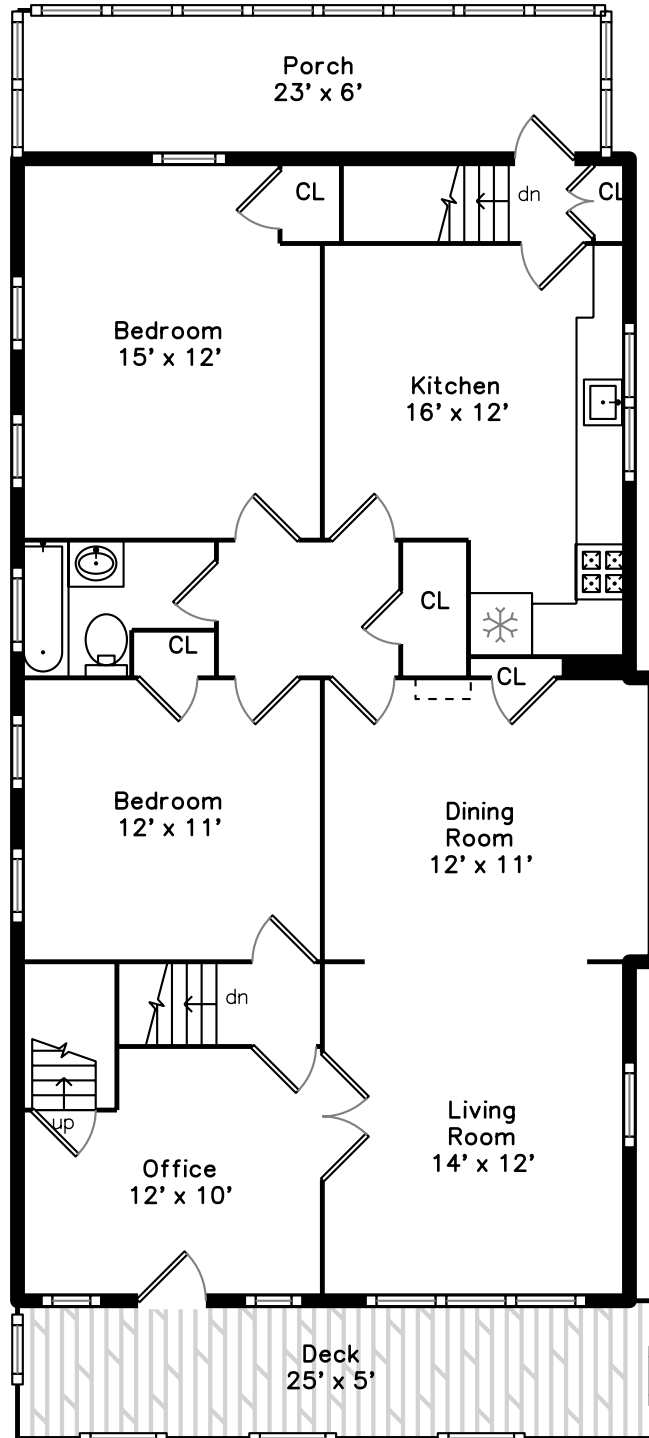

Top

Main

Upper

**45-47 Keenan Street
Watertown, MA 02472**

PicturePlan by  **vis-home**
www.vis-home.com

Measurements may not be 100% accurate.
Floor plans are provided for convenience only.
Room sizes are not used to calculate area.

Top

Upper

Main

Outside

Outside

Outside

Living Room

Living Room

Living Room

Dining Room

Dining Room

Dining Room

Kitchen

Kitchen

Kitchen

Bedroom

Living Room

Living Room

Dining Room

Dining Room

Kitchen

Kitchen

Kitchen

Bedroom