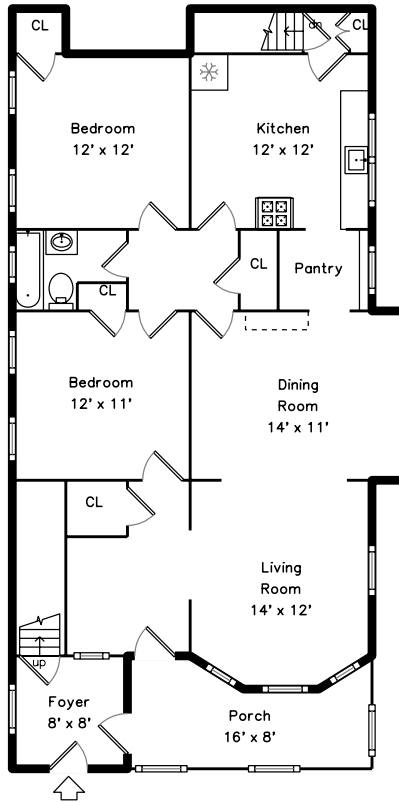

Top

Main

Upper

**45-47 Keenan Street
Watertown, MA 02472**

PicturePlan by  **vis-home**
www.vis-home.com

Measurements may not be 100% accurate.
Floor plans are provided for convenience only.
Room sizes are not used to calculate area.

Top

Upper

Main

Outside

Outside

Outside

Living Room

Living Room

Living Room

Dining Room

Dining Room

Dining Room

Kitchen

Kitchen

Kitchen

Bedroom

Living Room

Living Room

Dining Room

Dining Room

Kitchen

Kitchen

Kitchen

Bedroom