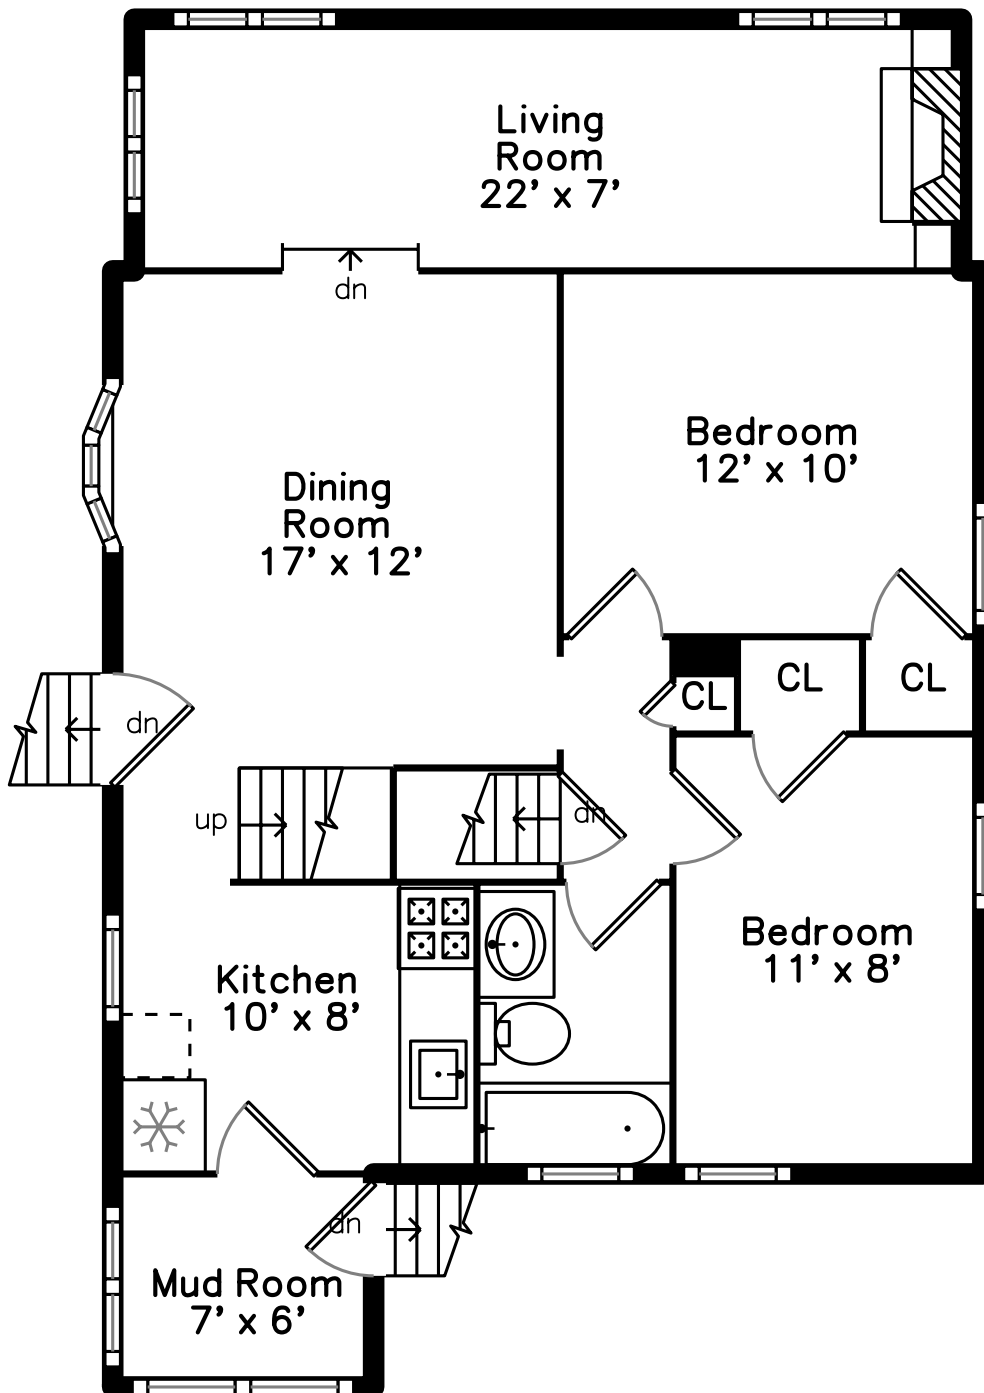

Upper

Main

**25 Warren Avenue
Chelmsford, MA 01824**

PicturePlan by  vis-home

Measurements may not be 100% accurate.
Floor plans are provided for convenience only.
Room sizes are not used to calculate area.

Upper

Main

Outside

Outside

Outside

Outside

Outside

Outside

Living Room

Living Room

Living Room

Living Room

Living Room

Living Room

Living Room

Living Room

Dining Room

Dining Room

Dining Room

Dining Room

Dining Room

Kitchen

Kitchen

Kitchen