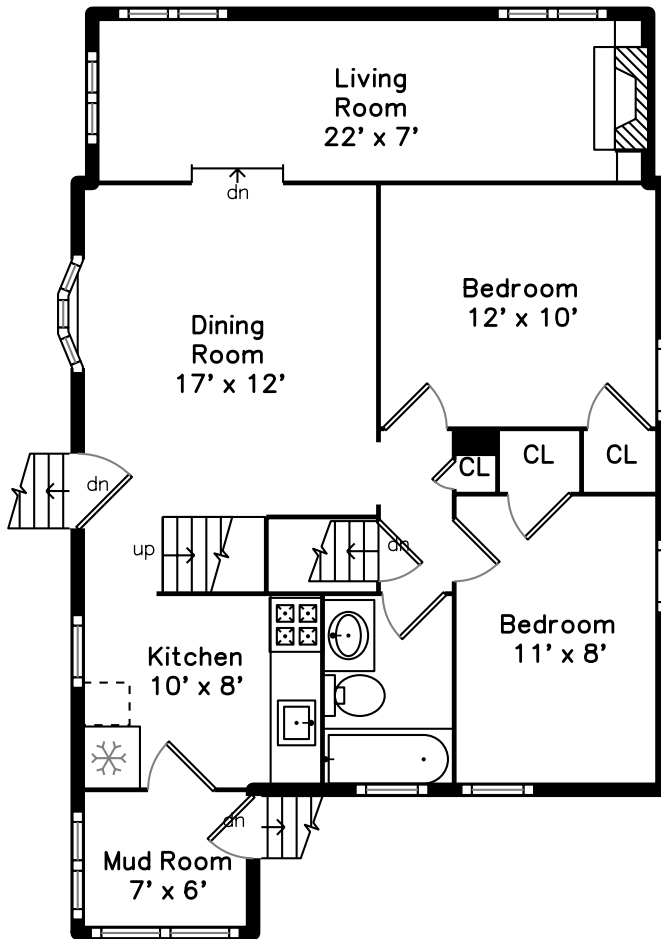

Upper

Main

**25 Warren Avenue
Chelmsford, MA 01824**

PicturePlan by  vis-home

Measurements may not be 100% accurate.
Floor plans are provided for convenience only.
Room sizes are not used to calculate area.

Living Room

Living Room

Living Room

Living Room

Living Room

Living Room

Living Room

Living Room

Dining Room

Dining Room

Dining Room

Dining Room

Dining Room

Kitchen

Kitchen

Kitchen

Kitchen

Bedroom

Bedroom

Bedroom

Bedroom

Bedroom

Bedroom

Bedroom