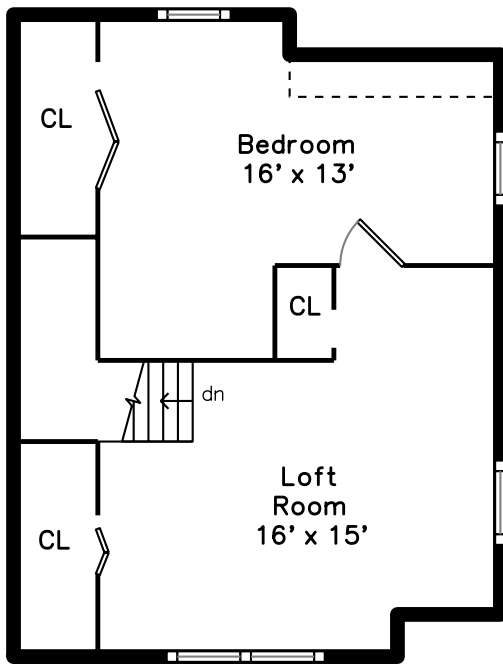

Upper

Main

**25 Warren Avenue
Chelmsford, MA 01824**

PicturePlan by  vis-home

Measurements may not be 100% accurate.
Floor plans are provided for convenience only.
Room sizes are not used to calculate area.

Living Room

Living Room

Living Room

Living Room

Living Room

Living Room

Living Room

Living Room