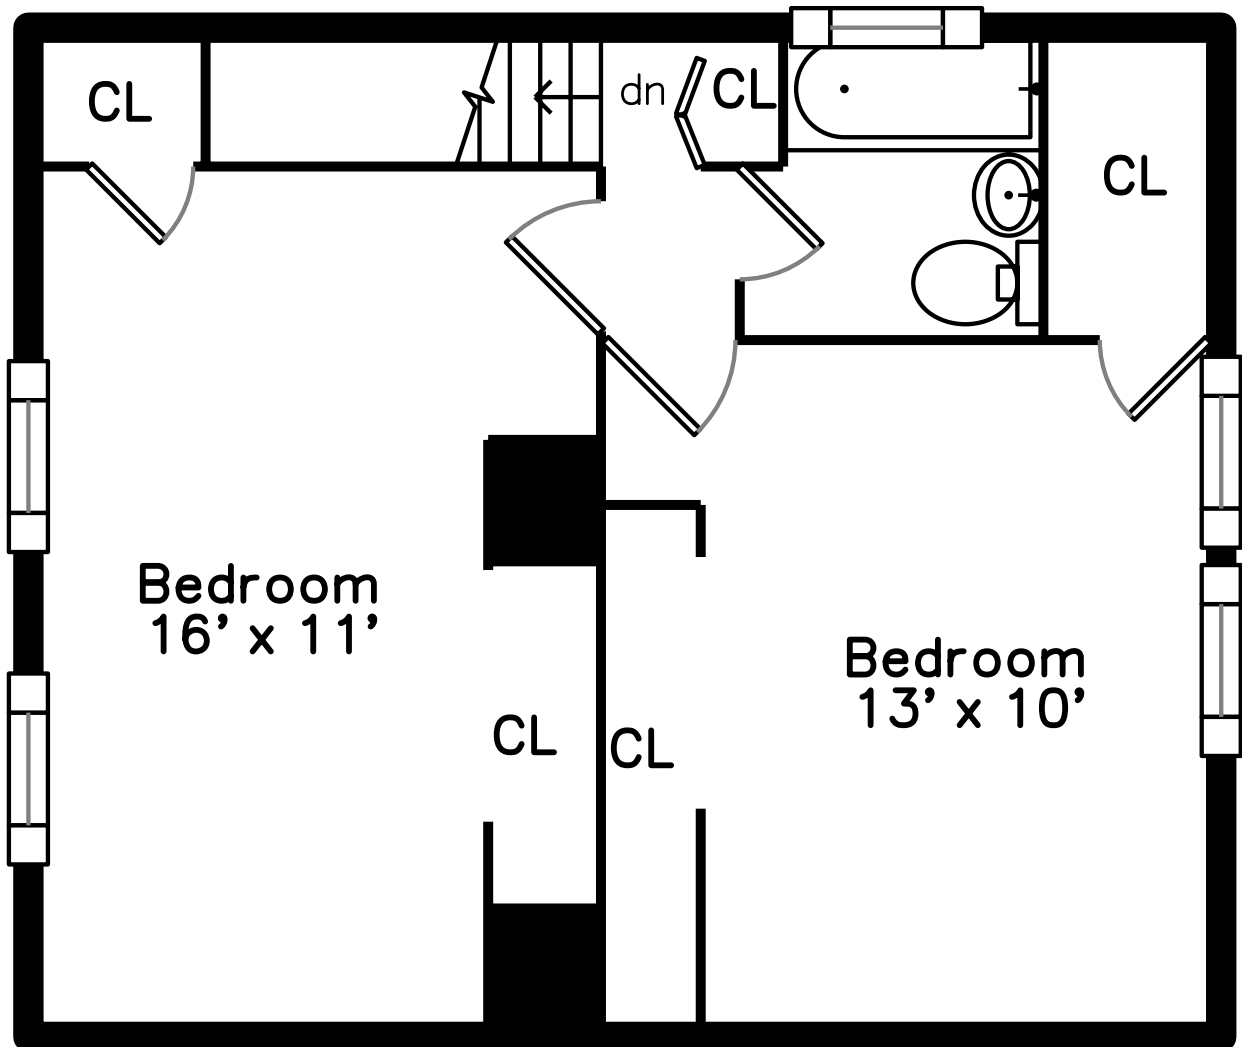

# Basement

**374 Winchester Street  
Newton, MA 02461**

PicturePlan by  vis-home  
MORE THAN JUST A FLOORPLAN

Measurements may not be 100% accurate.  
Floor plans are provided for convenience only.  
Room sizes are not used to calculate area.

# Upper

Living Room

Kitchen Dining

Kitchen Dining

Kitchen Dining

Bonus Room

Bonus Room

Bathroom

Bedroom

Bedroom

Bedroom

Bedroom

Bathroom

Bonus Room

Bonus Room

Laundry