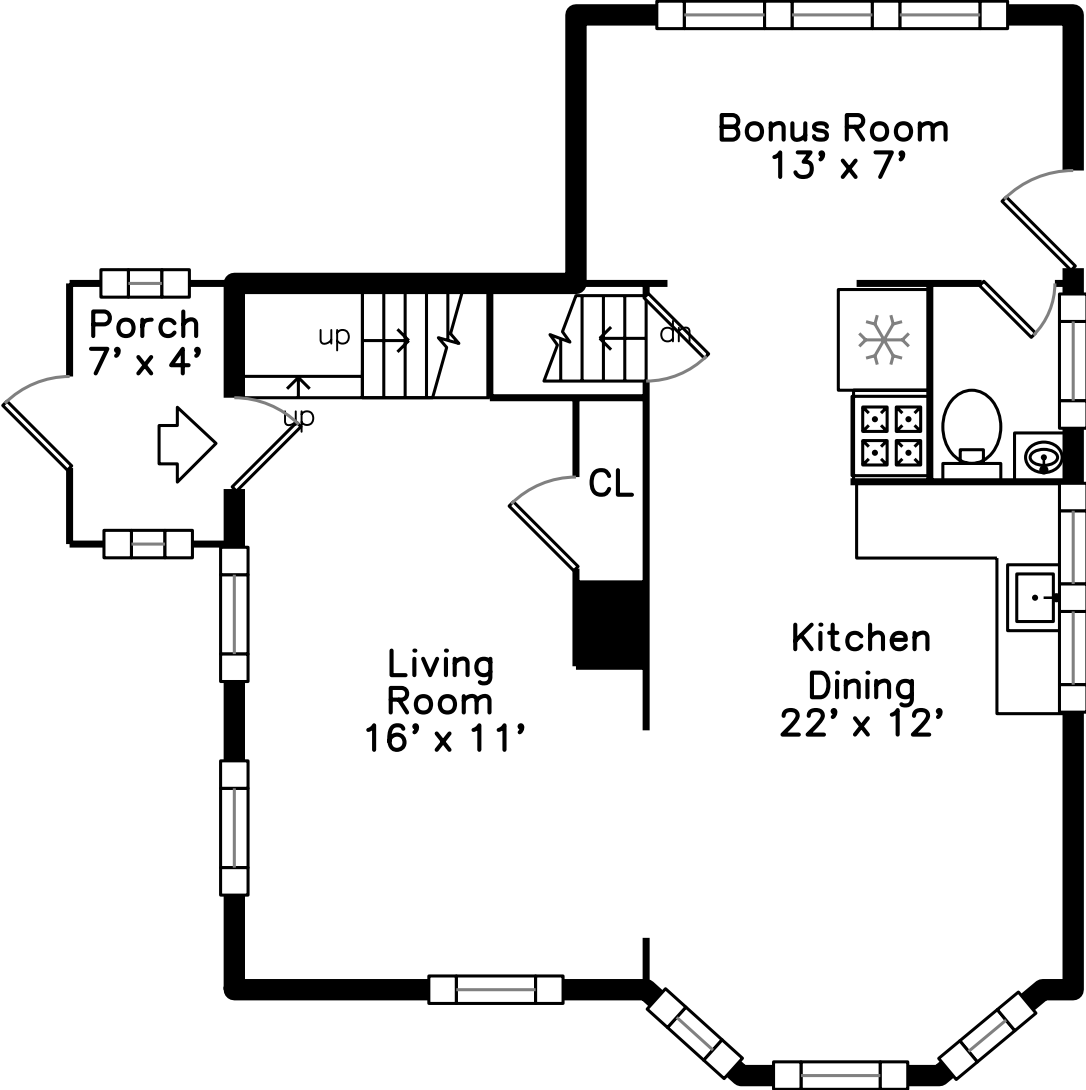

# Basement

**374 Winchester Street  
Newton, MA 02461**

PicturePlan by  vis-home  
MORE THAN JUST A FLOORPLAN

Measurements may not be 100% accurate.  
Floor plans are provided for convenience only.  
Room sizes are not used to calculate area.

# Upper

# Basement

Outside

Outside

Back

Back

Back

Living Room

Living Room

Living Room

Kitchen Dining

Kitchen Dining

Kitchen Dining

Bonus Room

Bonus Room

Bathroom

Bedroom