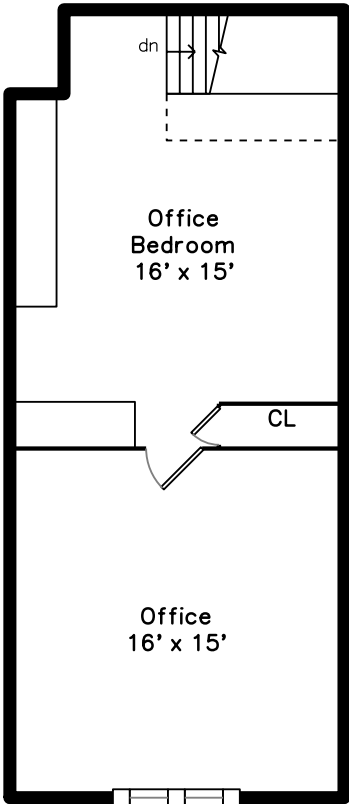

Upper

Main

108 Arlington Road
Woburn, MA 01801

PicturePlan by  vis-home

Measurements may not be 100% accurate.
Floor plans are provided for convenience only.
Room sizes are not used to calculate area.

Upper