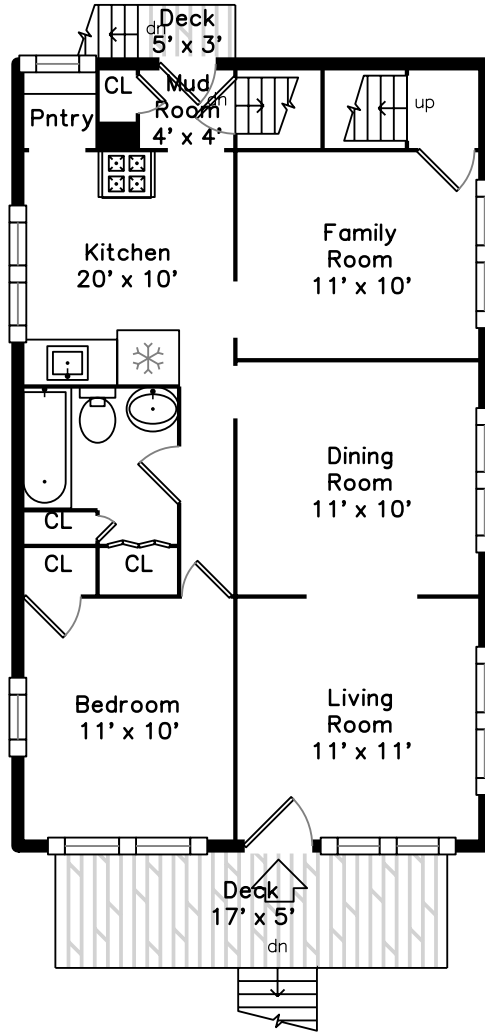

Upper

Main

108 Arlington Road
Woburn, MA 01801

PicturePlan by  vis-home

Measurements may not be 100% accurate.
Floor plans are provided for convenience only.
Room sizes are not used to calculate area.

Upper

Aerial

Aerial

Aerial

Aerial

Aerial

Living Room

Living Room

Living Room

Living Room

Living Room

Living Room

Dining Room

Dining Room

Dining Room

Dining Room

Kitchen

Kitchen

Kitchen

Kitchen

Kitchen

Family Room

Family Room

Family Room

Family Room