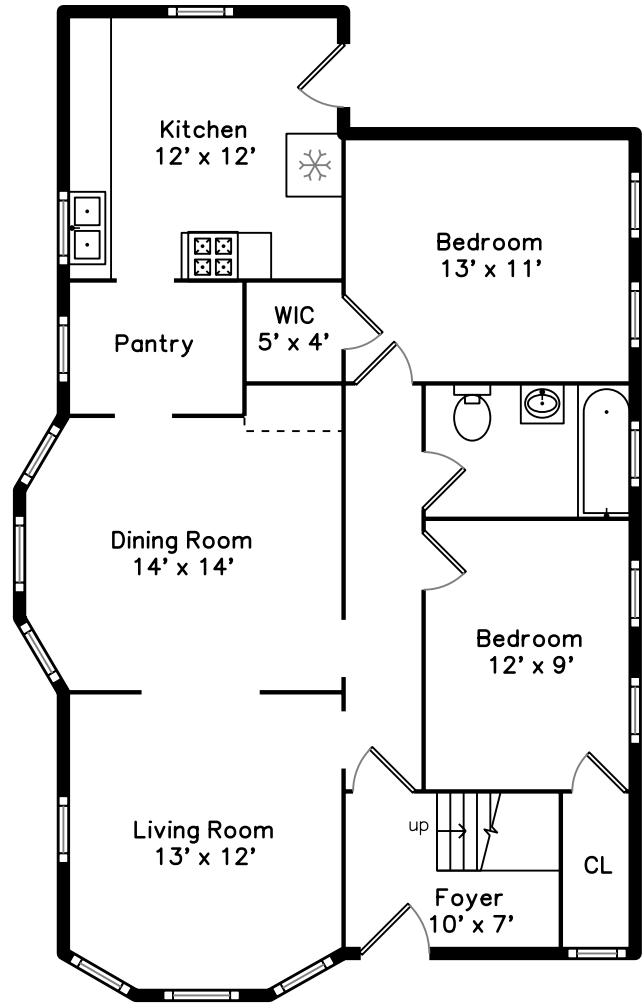

Upper

Main

**42 Bower Street
Medford, MA 02155**

PicturePlan by  vis-home

Measurements may not be 100% accurate.
Floor plans are provided for convenience only.
Room sizes are not used to calculate area.

Upper

Main

Outside

Outside

Outside

Back

Back

Living Room

Living Room

Living Room

Dining Room

Dining Room

Dining Room

Kitchen

Kitchen

Kitchen

Bedroom

Bedroom

Bedroom

Bedroom

Bathroom

Deck

Living Room

Living Room

Dining Room