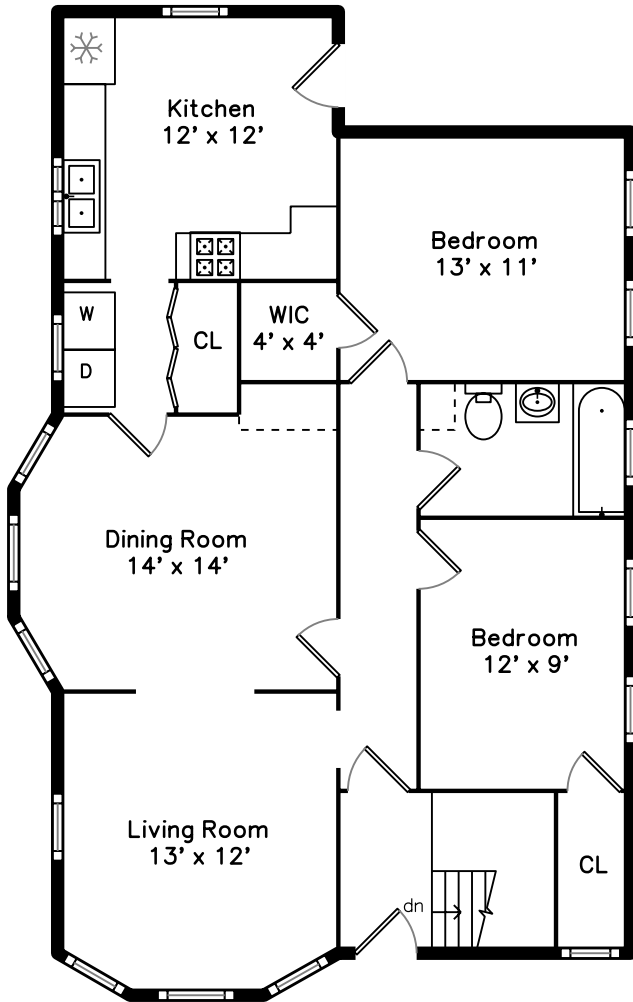

Upper

Main

**42 Bower Street
Medford, MA 02155**

PicturePlan by  vis-home

Measurements may not be 100% accurate.
Floor plans are provided for convenience only.
Room sizes are not used to calculate area.

Upper

Main

Outside

Outside

Outside

Back

Back

Living Room

Living Room

Living Room

Dining Room

Dining Room

Dining Room

Kitchen

Kitchen

Kitchen

Bedroom

Bedroom

Bedroom

Bedroom

Bathroom

Deck

Living Room

Living Room

Dining Room