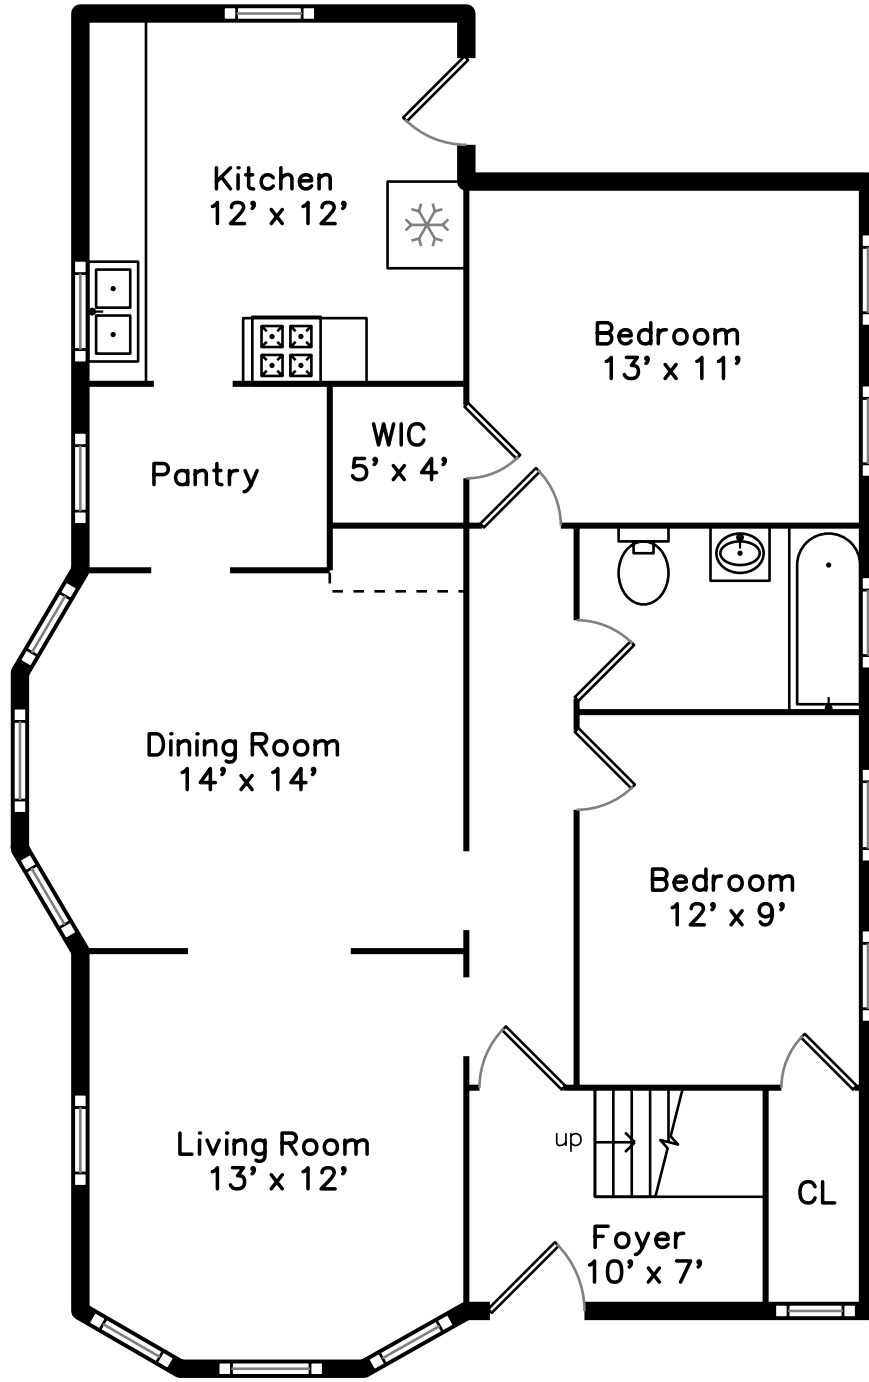

Upper

Main

**42 Bower Street
Medford, MA 02155**

PicturePlan by  vis-home

Measurements may not be 100% accurate.
Floor plans are provided for convenience only.
Room sizes are not used to calculate area.

Upper

Main

Outside

Outside

Outside

Back

Back

Living Room

Living Room

Living Room

Dining Room

Dining Room

Dining Room

Kitchen

Kitchen

Kitchen

Bedroom

Bedroom

Bedroom

Bedroom

Bathroom

Deck

Living Room

Living Room

Dining Room