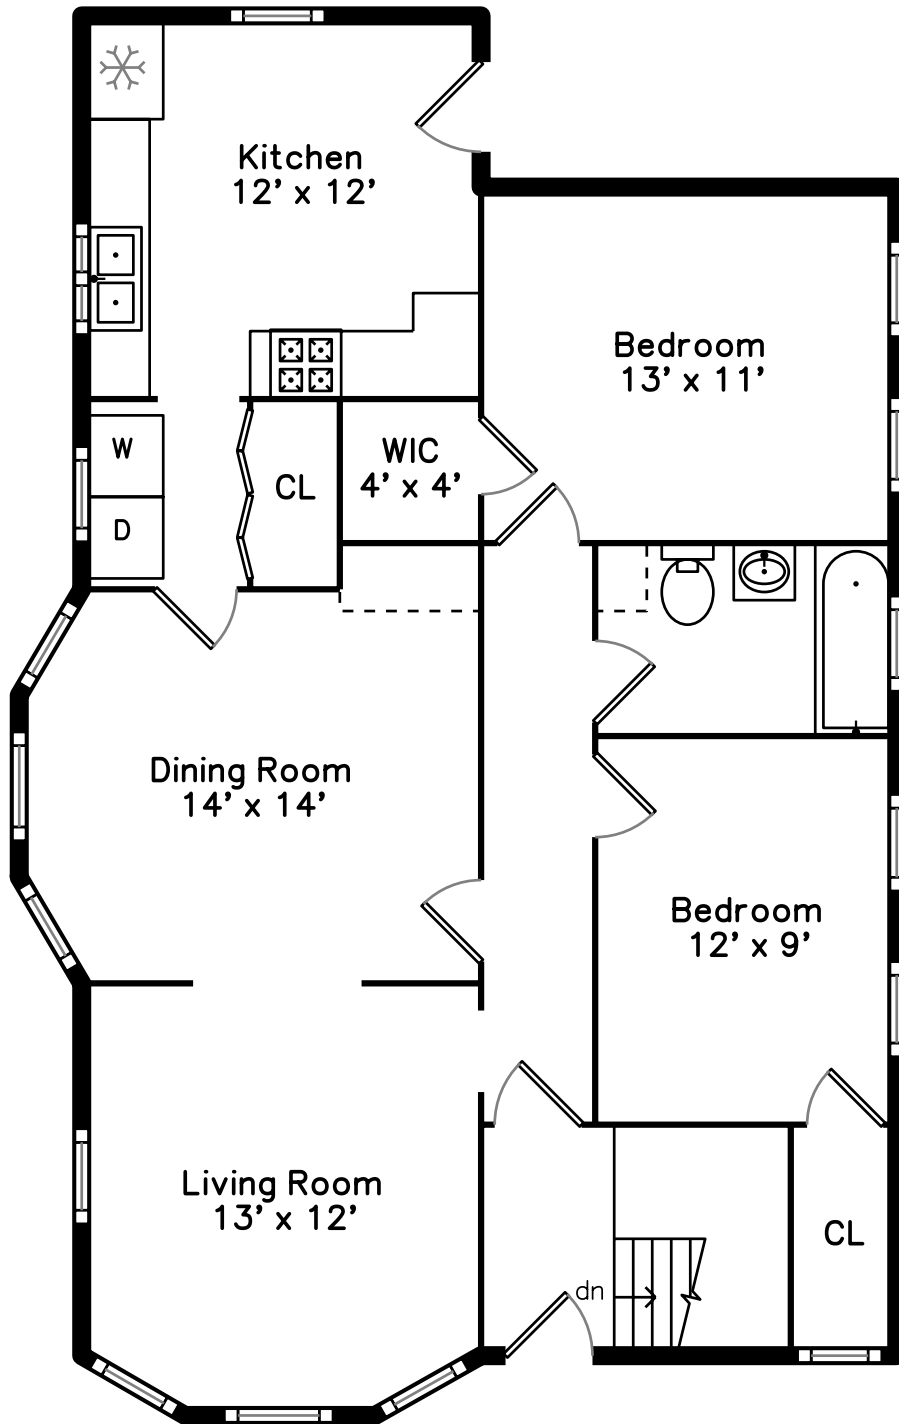

Upper

Main

**42 Bower Street
Medford, MA 02155**

PicturePlan by  vis-home

Measurements may not be 100% accurate.
Floor plans are provided for convenience only.
Room sizes are not used to calculate area.

Upper

Main

Outside

Outside

Outside

Back

Back

Living Room

Living Room

Living Room

Dining Room

Dining Room

Dining Room

Kitchen

Kitchen

Kitchen

Bedroom

Bedroom

Bedroom

Bedroom

Bathroom

Deck

Living Room

Living Room

Dining Room