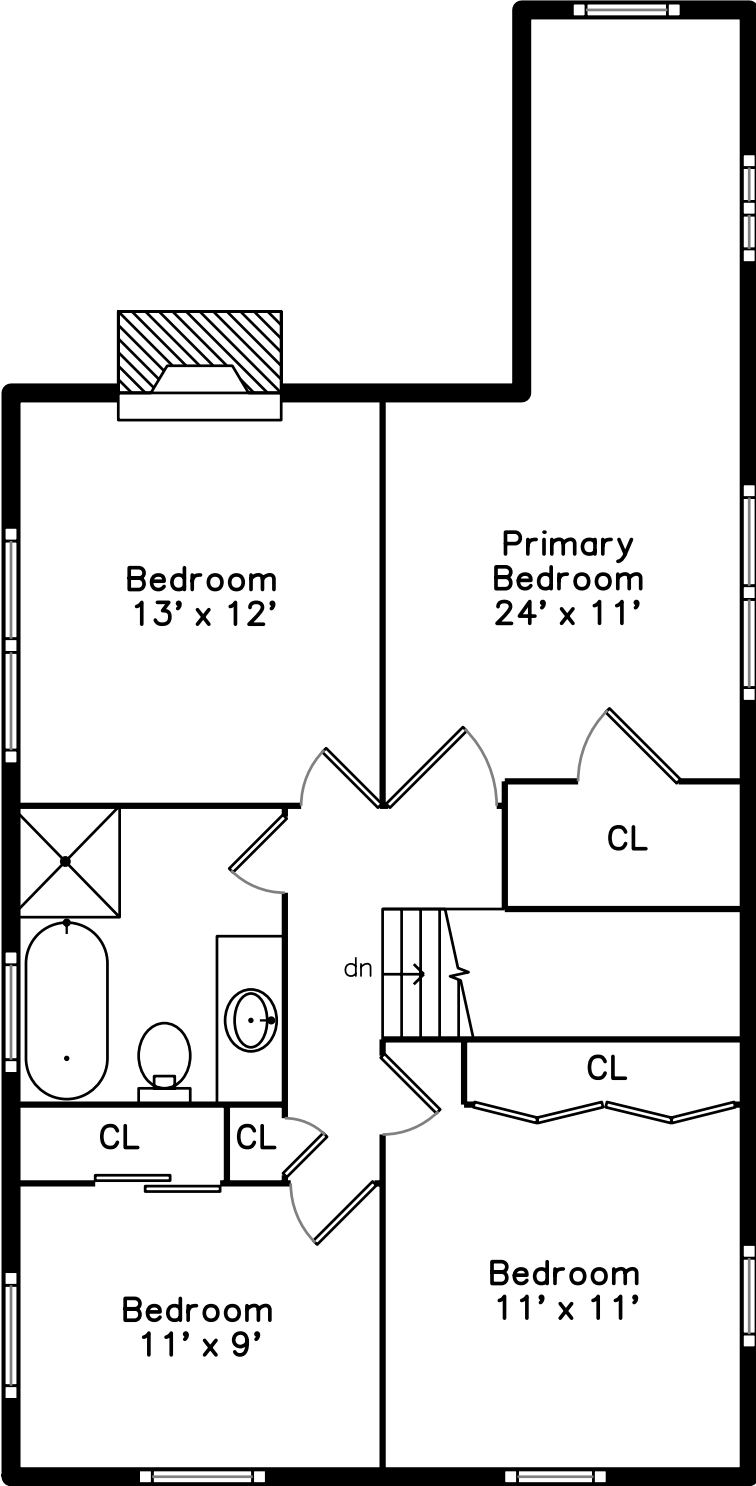

## Upper

## Main

6 Four Acre Drive  
Burlington, MA 01803

PicturePlan by  vis-home

Measurements may not be 100% accurate.  
Floor plans are provided for convenience only.  
Room sizes are not used to calculate area.

# Upper

Family Room

Family Room

Family Room

Family Room

Hall

Bathroom

Bathroom

Bathroom