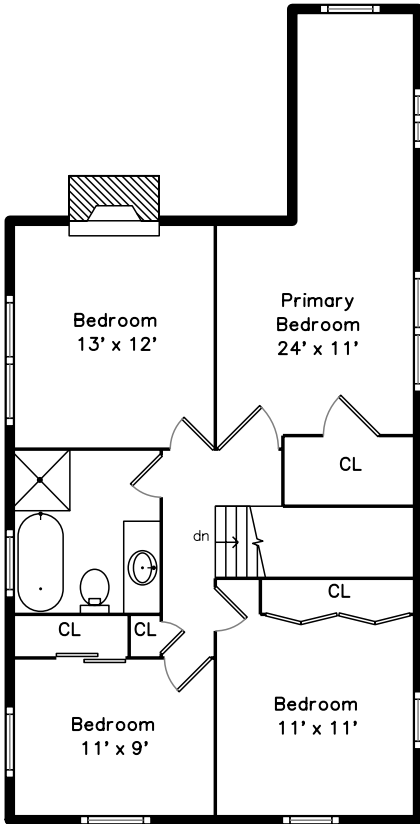

## Upper

## Main

6 Four Acre Drive  
Burlington, MA 01803

PicturePlan by  vis-home

Measurements may not be 100% accurate.  
Floor plans are provided for convenience only.  
Room sizes are not used to calculate area.

# Upper

Family Room

Family Room

Family Room

Family Room

Hall

Bathroom

Bathroom

Bathroom