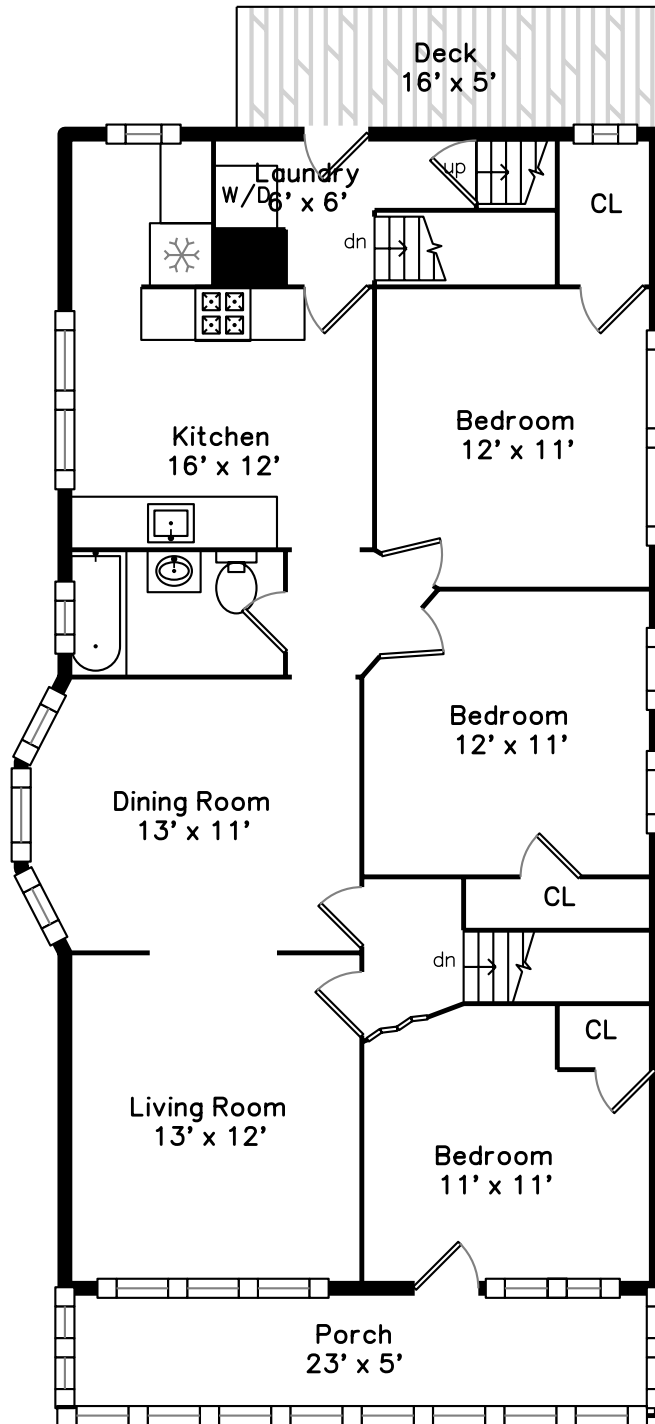

Upper

Main

480 Ashmont Street
Boston, MA 02122

PicturePlan by  vis-home
WE'VE MADE IT EASIER TO GET A FLOOR PLAN

Measurements may not be 100% accurate.
Floor plans are provided for convenience only.
Room sizes are not used to calculate area.

Upper

Main

Outside

Outside

Outside

Back

Back

Living Room

Living Room

Kitchen

Kitchen

Kitchen

Kitchen

Kitchen

Bathroom

Attic