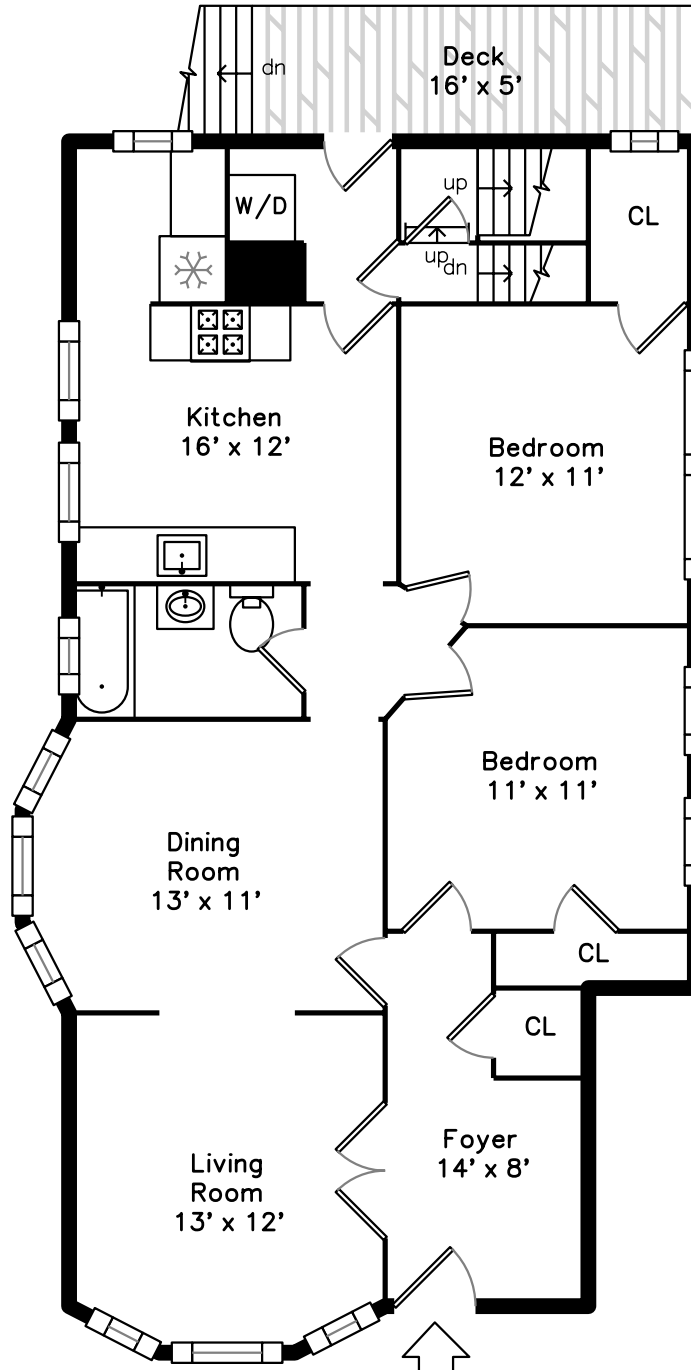

Upper

Main

480 Ashmont Street
Boston, MA 02122

PicturePlan by  vis-home
WE'VE MADE IT EASIER TO GET A FLOOR PLAN

Measurements may not be 100% accurate.
Floor plans are provided for convenience only.
Room sizes are not used to calculate area.

Upper

Main

Outside

Outside

Outside

Back

Back

Living Room

Living Room

Kitchen

Kitchen

Kitchen

Kitchen

Kitchen

Bathroom

Attic