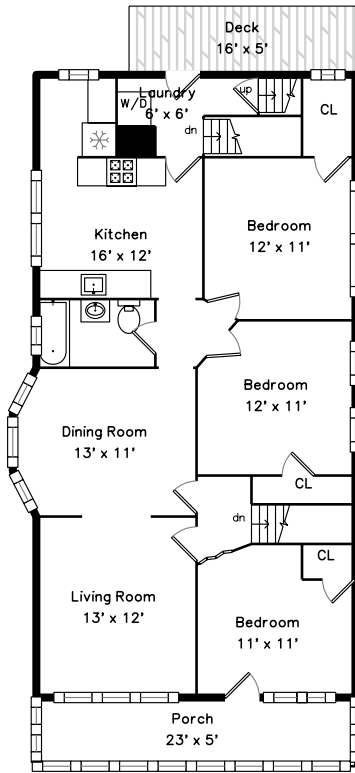

Upper

Main

480 Ashmont Street
Boston, MA 02122

PicturePlan by  vis-home
WE'VE MADE IT EASIER TO GET A FLOOR PLAN

Measurements may not be 100% accurate.
Floor plans are provided for convenience only.
Room sizes are not used to calculate area.

Upper

Main

Outside

Outside

Outside

Back

Back

Living Room

Living Room

Kitchen

Kitchen

Kitchen

Kitchen

Kitchen

Bathroom

Attic