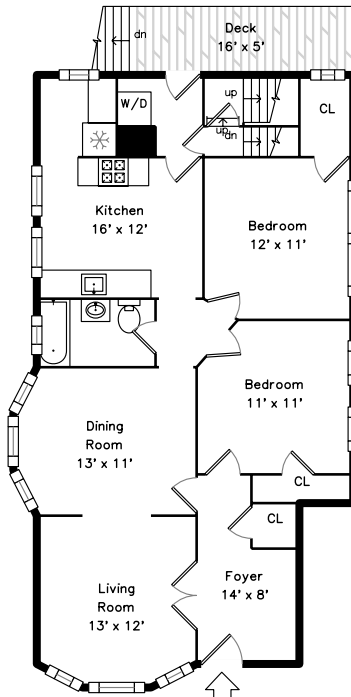

Upper

Main

480 Ashmont Street
Boston, MA 02122

PicturePlan by  vis-home
WE'VE MADE IT EASIER TO GET A FLOOR PLAN

Measurements may not be 100% accurate.
Floor plans are provided for convenience only.
Room sizes are not used to calculate area.

Upper

Main

Outside

Outside

Outside

Back

Back

Living Room

Living Room

Kitchen

Kitchen

Kitchen

Kitchen

Kitchen

Bathroom

Attic