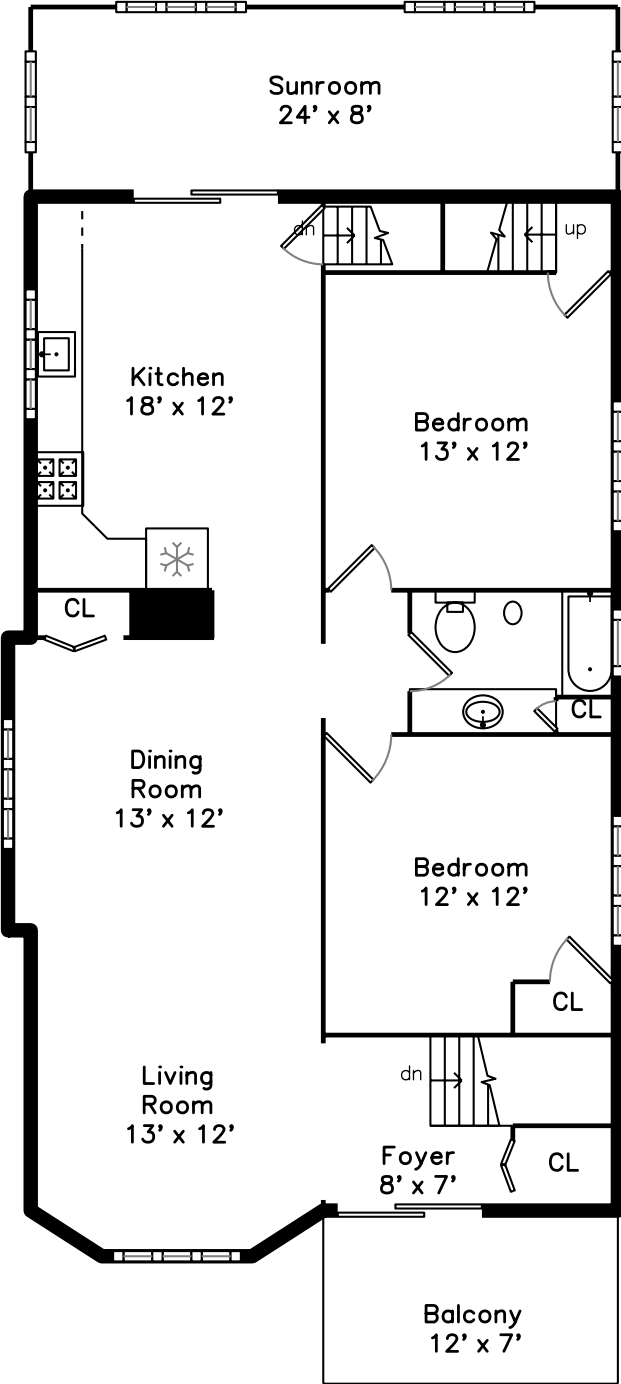

Top

Upper

Lower

Main

54 1st Street Medford, MA 02155

PicturePlan by  vis-home

Measurements may not be 100% accurate.
Floor plans are provided for convenience only.
Room sizes are not used to calculate area.

Top

Upper

Main

Lower

Outside

Outside

Outside

Living Room

Dining Room

Dining Room

Kitchen

Kitchen

Kitchen

Kitchen

Bedroom

Bedroom

Bedroom

Bedroom

Bathroom

Living Room

Living Room

Dining Room

Dining Room

Kitchen