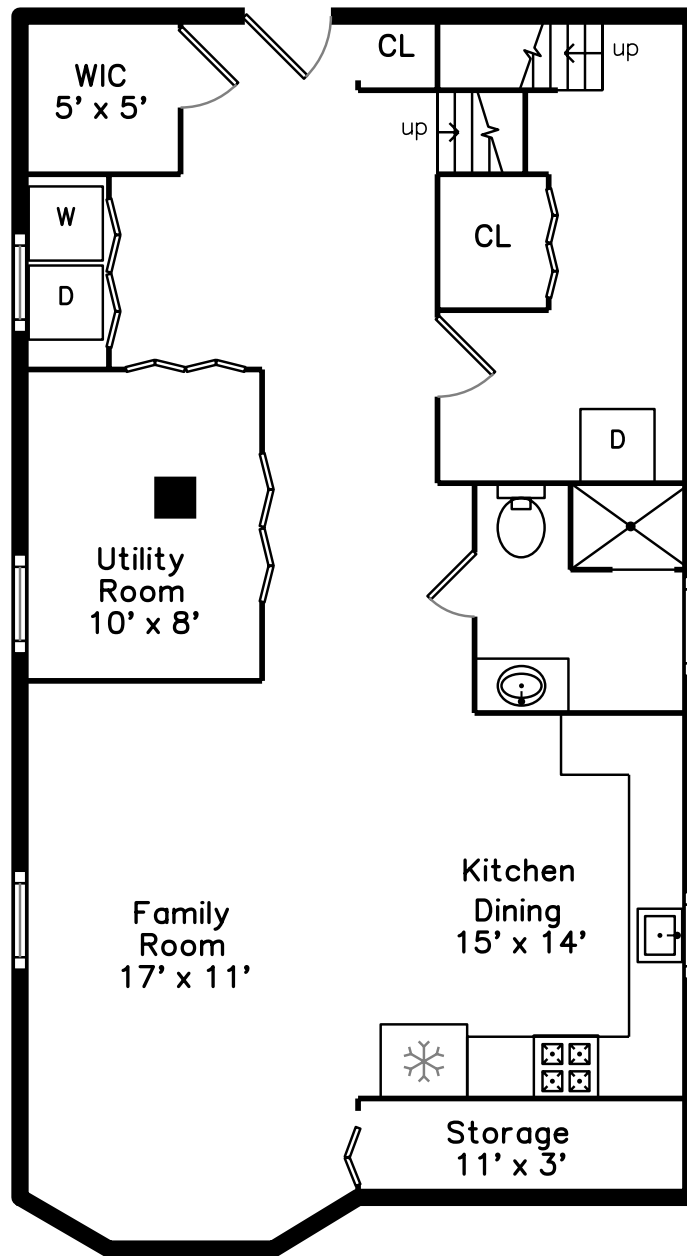

Top

Upper

Lower

Main

54 1st Street Medford, MA 02155

PicturePlan by  vis-home

Measurements may not be 100% accurate.
Floor plans are provided for convenience only.
Room sizes are not used to calculate area.

Top

Upper

Main

Lower

Outside

Outside

Outside

Living Room

Dining Room

Dining Room

Kitchen

Kitchen

Kitchen

Kitchen

Bedroom

Bedroom

Bedroom

Bedroom

Bathroom

Living Room

Living Room

Dining Room

Dining Room

Kitchen