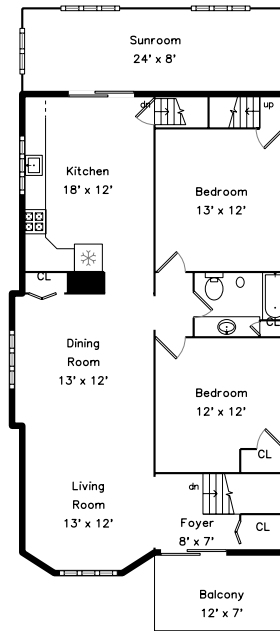

Top

Upper

Lower

Main

54 1st Street Medford, MA 02155

PicturePlan by  vis-home

Measurements may not be 100% accurate.
Floor plans are provided for convenience only.
Room sizes are not used to calculate area.

Top

Upper

Main

Lower

Outside

Outside

Outside

Living Room

Dining Room

Dining Room

Kitchen

Kitchen

Kitchen

Kitchen

Bedroom

Bedroom

Bedroom

Bedroom

Bathroom

Living Room

Living Room

Dining Room

Dining Room

Kitchen