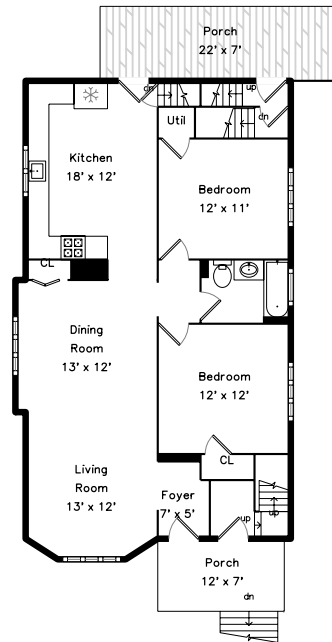

Top

Upper

Lower

Main

54 1st Street Medford, MA 02155

PicturePlan by  vis-home

Measurements may not be 100% accurate.
Floor plans are provided for convenience only.
Room sizes are not used to calculate area.

Top

Upper

Main

Lower

Outside

Outside

Outside

Living Room

Dining Room

Dining Room

Kitchen

Kitchen

Kitchen

Kitchen

Bedroom

Bedroom

Bedroom

Bedroom

Bathroom

Living Room

Living Room

Dining Room

Dining Room

Kitchen