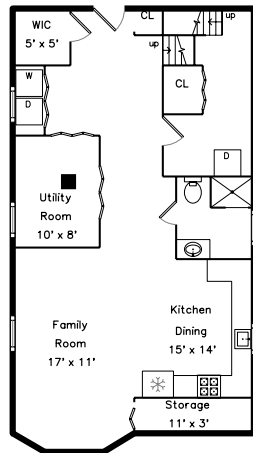

Top

Upper

Lower

Main

54 1st Street Medford, MA 02155

PicturePlan by  vis-home

Measurements may not be 100% accurate.
Floor plans are provided for convenience only.
Room sizes are not used to calculate area.

Top

Upper

Main

Lower

Outside

Outside

Outside

Living Room

Dining Room

Dining Room

Kitchen

Kitchen

Kitchen

Kitchen

Bedroom

Bedroom

Bedroom

Bedroom

Bathroom

Living Room

Living Room

Dining Room

Dining Room

Kitchen