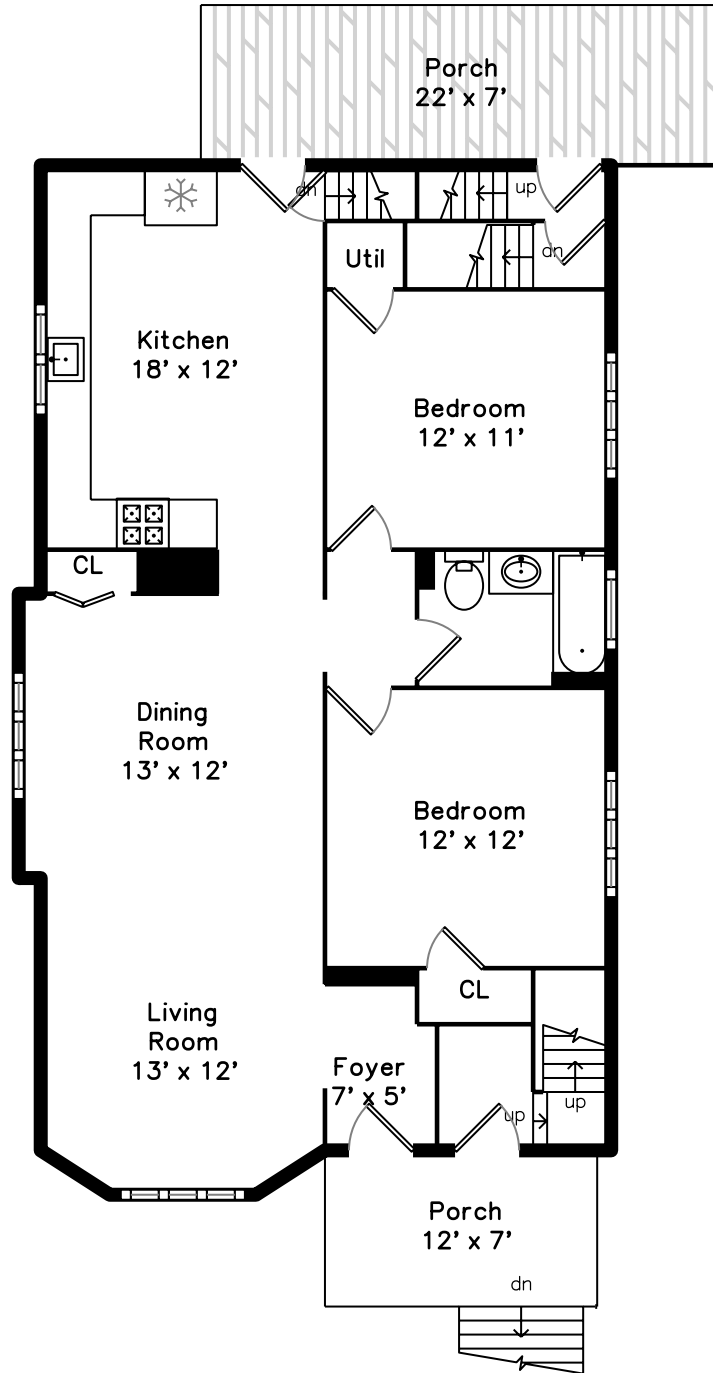

Top

Upper

Lower

Main

54 1st Street Medford, MA 02155

PicturePlan by  vis-home

Measurements may not be 100% accurate.
Floor plans are provided for convenience only.
Room sizes are not used to calculate area.

Top

Upper

Main

Lower

Outside

Outside

Outside

Living Room

Dining Room

Dining Room

Kitchen

Kitchen

Kitchen

Kitchen

Bedroom

Bedroom

Bedroom

Bedroom

Bathroom

Living Room

Living Room

Dining Room

Dining Room

Kitchen