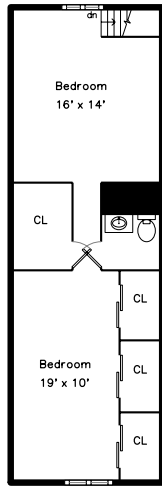

Top

Upper

Lower

Main

54 1st Street Medford, MA 02155

PicturePlan by  vis-home

Measurements may not be 100% accurate.
Floor plans are provided for convenience only.
Room sizes are not used to calculate area.

Top

Upper

Main

Lower

Outside

Outside

Outside

Living Room

Dining Room

Dining Room

Kitchen

Kitchen

Kitchen

Kitchen

Bedroom

Bedroom

Bedroom

Bedroom

Bathroom

Living Room

Living Room

Dining Room

Dining Room

Kitchen