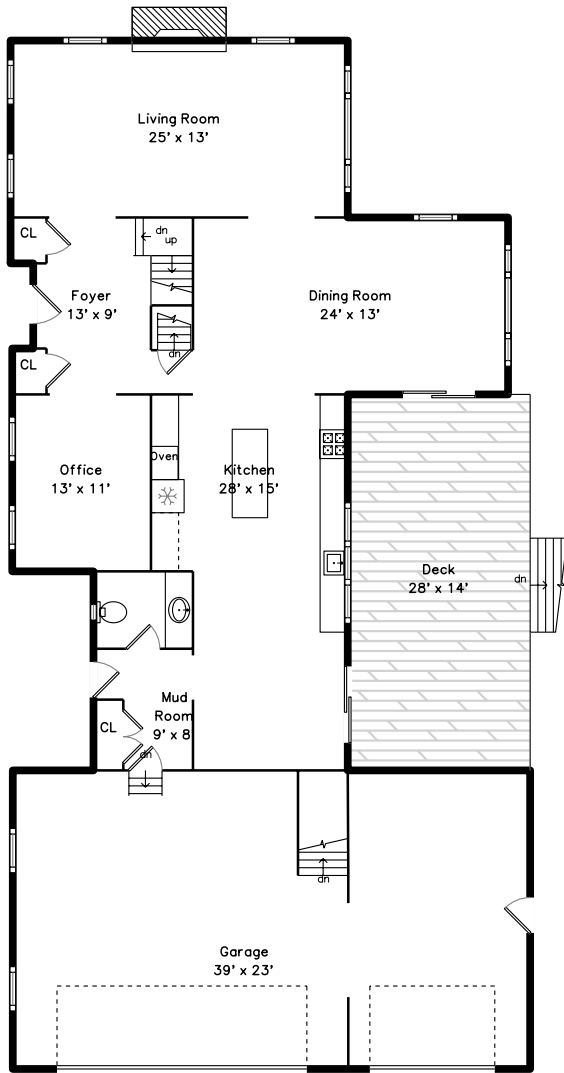

Upper

Main

Lower

159 Oxbow Road
Needham, MA 02492

PicturePlan by  vis-home
HOW THEY JUST A FLOORPLAN

Measurements may not be 100% accurate.
Floor plans are provided for convenience only.
Room sizes are not used to calculate area.

Upper

Main

Lower

Outside

Outside

Outside

Living Room

Living Room

Living Room

Dining Room

Dining Room

Kitchen

Kitchen

Kitchen

Kitchen

Office

Mud Room

Foyer

Great Room

Great Room

Primary Bedroom

Primary Bedroom

Primary Bedroom

Bedroom