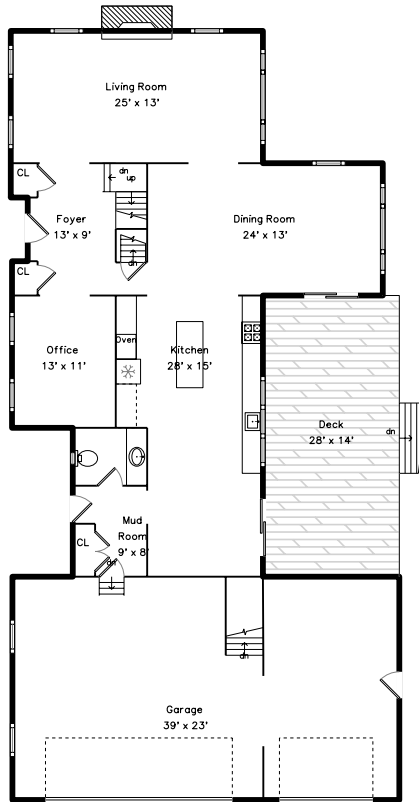

Upper

Main

Lower

159 Oxbow Road
Needham, MA 02492

PicturePlan by  vis-home
HOW THEY JUST A FLOORPLAN

Measurements may not be 100% accurate.
Floor plans are provided for convenience only.
Room sizes are not used to calculate area.

Upper

Main

Lower

Outside

Outside

Outside

Living Room

Living Room

Living Room

Dining Room

Dining Room

Kitchen

Kitchen

Kitchen

Kitchen

Office

Mud Room

Foyer

Great Room

Great Room

Primary Bedroom

Primary Bedroom

Primary Bedroom

Bedroom