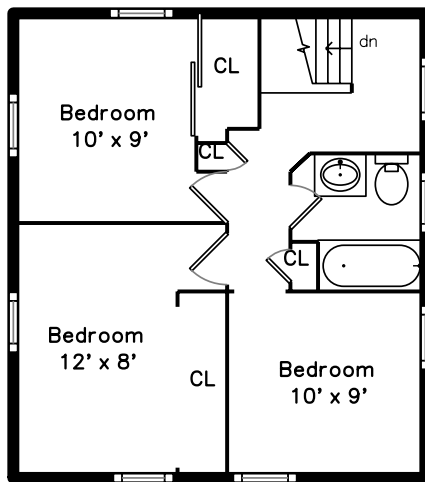

Upper

Main

**45 Glenside Avenue
Billerica, MA 01821**

PicturePlan by  vis-home

Measurements may not be 100% accurate.
Floor plans are provided for convenience only.
Room sizes are not used to calculate area.

Outside

Outside

Outside

Outside

Outside

Foyer

Living Room

Living Room

Deck

Hall

Hall

Bedroom

Bedroom

Bedroom

Bedroom

Bedroom

Bedroom

Bedroom

Bedroom

Bathroom

Bathroom