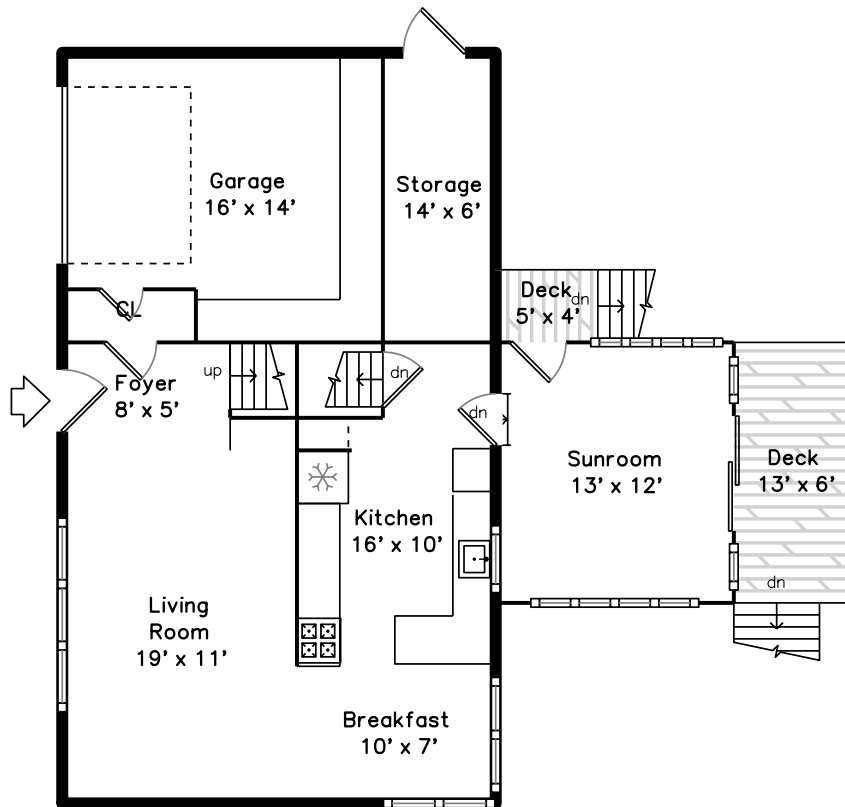

Upper

Main

**45 Glenside Avenue
Billerica, MA 01821**

PicturePlan by  vis-home

Measurements may not be 100% accurate.
Floor plans are provided for convenience only.
Room sizes are not used to calculate area.

Outside

Outside

Outside

Outside

Outside

Foyer

Living Room

Living Room

Living Room

Living Room

Kitchen

Kitchen

Kitchen

Kitchen

Kitchen

Kitchen

Deck

Hall

Hall

Bedroom

Bedroom

Bedroom

Bedroom

Bedroom