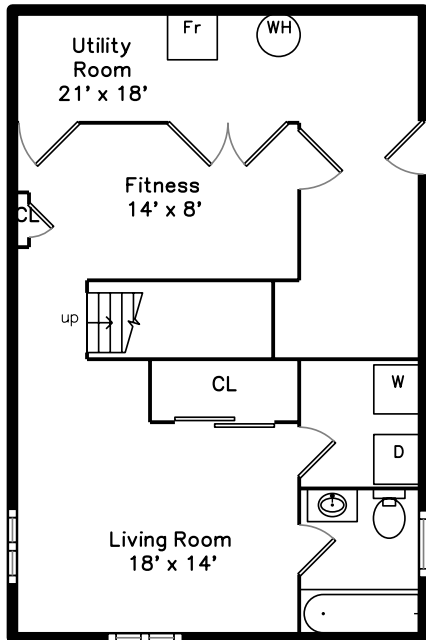

Upper

Main

Lower

12 Stanton Road Milton, MA 02186

PicturePlan by  vis-home
MORE THAN JUST A FLOORPLAN

Measurements may not be 100% accurate.
Floor plans are provided for convenience only.
Room sizes are not used to calculate area.

Upper

Main

Lower

Outside

Outside

Outside

Foyer

Foyer

Living Room

Living Room

Kitchen Dining

Kitchen Dining

Kitchen Dining

Kitchen Dining

Porch

Primary Bedroom

Primary Bedroom

Bedroom

Bedroom

Bedroom

Bathroom

Kitchen Dining

Outside

Living Room