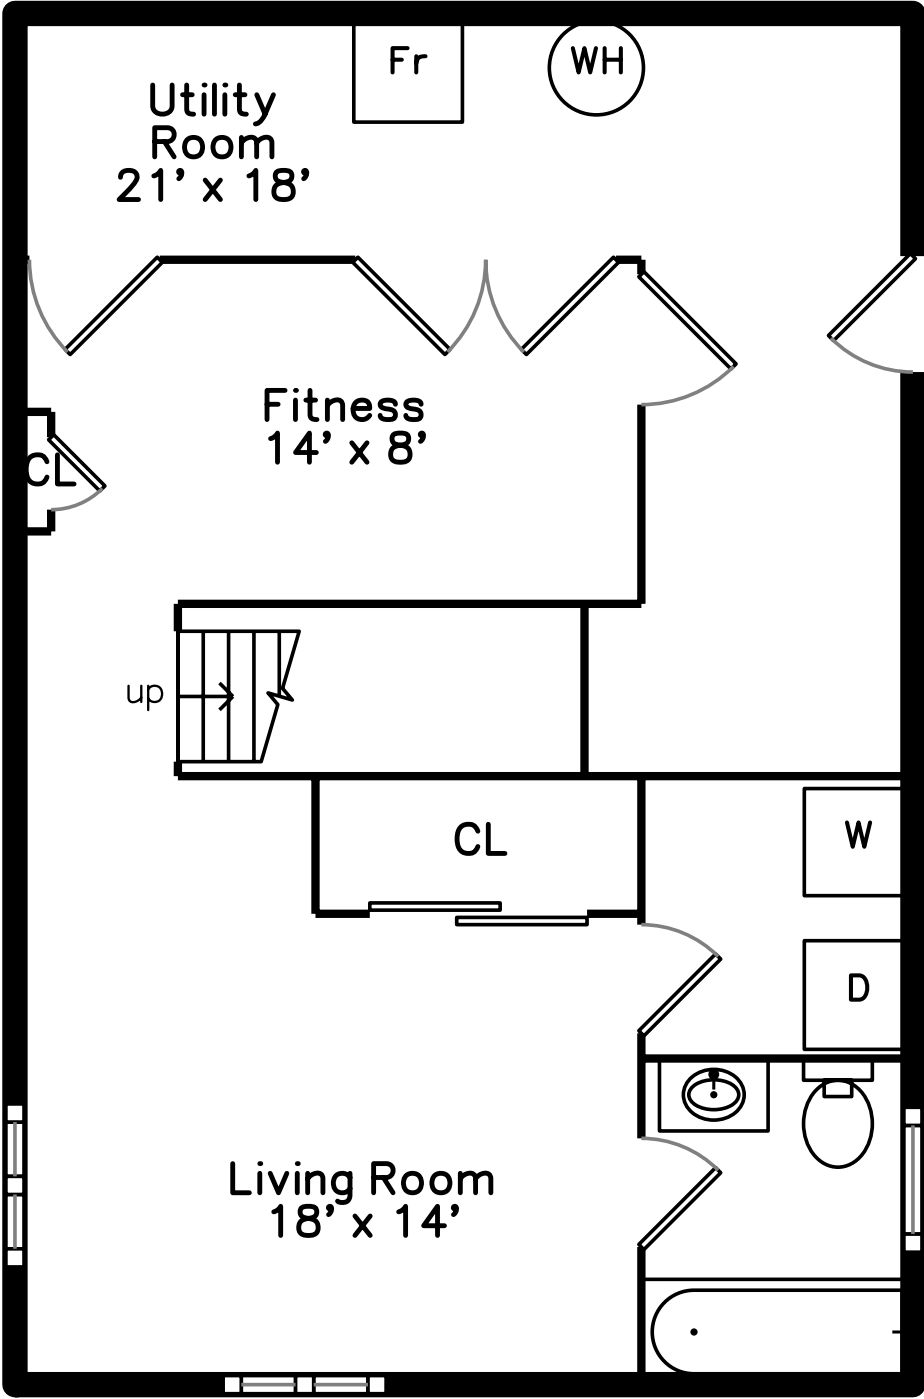

Upper

Main

Lower

12 Stanton Road Milton, MA 02186

PicturePlan by  vis-home
MORE THAN JUST A FLOORPLAN

Measurements may not be 100% accurate.
Floor plans are provided for convenience only.
Room sizes are not used to calculate area.

Upper

Main

Lower

Outside

Outside

Outside

Foyer

Foyer

Living Room

Living Room

Kitchen Dining

Kitchen Dining

Kitchen Dining

Kitchen Dining

Porch

Primary Bedroom

Primary Bedroom

Bedroom

Bedroom

Bedroom

Bathroom

Kitchen Dining

Outside

Living Room