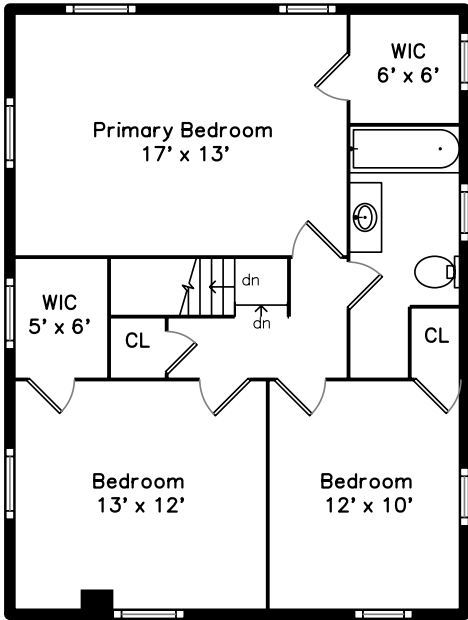

Upper

Main

Lower

12 Stanton Road Milton, MA 02186

PicturePlan by  vis-home
MORE THAN JUST A FLOORPLAN

Measurements may not be 100% accurate.
Floor plans are provided for convenience only.
Room sizes are not used to calculate area.

Upper

Main

Lower

Outside

Outside

Outside

Foyer

Foyer

Living Room

Living Room

Kitchen Dining

Kitchen Dining

Kitchen Dining

Kitchen Dining

Porch

Primary Bedroom

Primary Bedroom

Bedroom

Bedroom

Bedroom

Bathroom

Kitchen Dining

Outside

Living Room