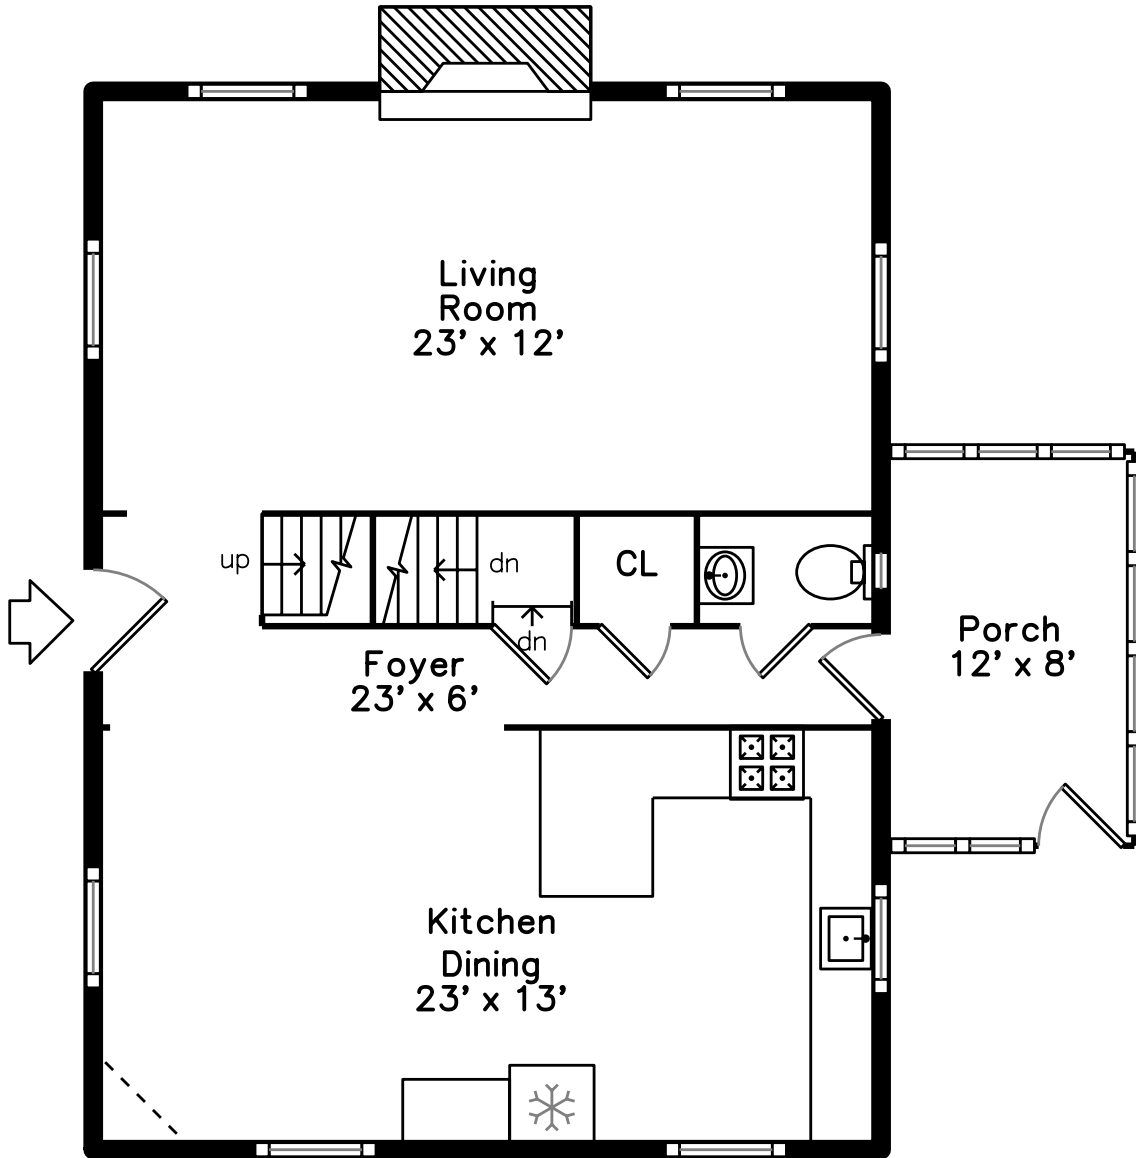

Upper

Main

Lower

12 Stanton Road Milton, MA 02186

PicturePlan by  vis-home
MORE THAN JUST A FLOORPLAN

Measurements may not be 100% accurate.
Floor plans are provided for convenience only.
Room sizes are not used to calculate area.

Upper

Main

Lower

Outside

Outside

Outside

Foyer

Foyer

Living Room

Living Room

Kitchen Dining

Kitchen Dining

Kitchen Dining

Kitchen Dining

Porch

Primary Bedroom

Primary Bedroom

Bedroom

Bedroom

Bedroom

Bathroom

Kitchen Dining

Outside

Living Room