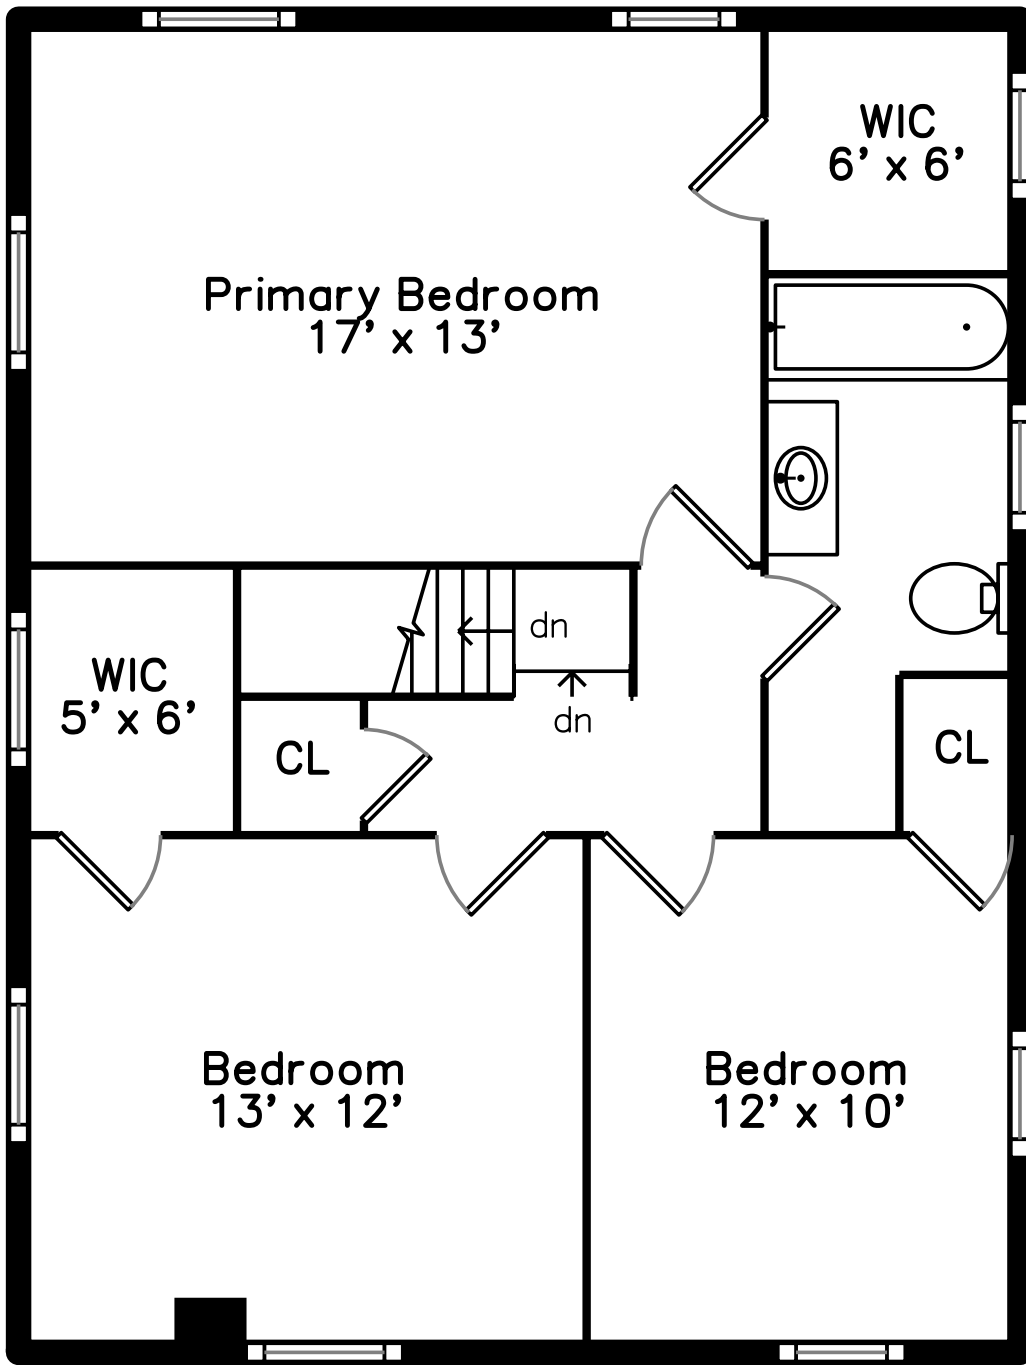

Upper

Main

Lower

12 Stanton Road Milton, MA 02186

PicturePlan by  vis-home
MORE THAN JUST A FLOORPLAN

Measurements may not be 100% accurate.
Floor plans are provided for convenience only.
Room sizes are not used to calculate area.

Upper

Main

Lower

Outside

Outside

Outside

Foyer

Foyer

Living Room

Living Room

Kitchen Dining

Kitchen Dining

Kitchen Dining

Kitchen Dining

Porch

Primary Bedroom

Primary Bedroom

Bedroom

Bedroom

Bedroom

Bathroom

Kitchen Dining

Outside

Living Room