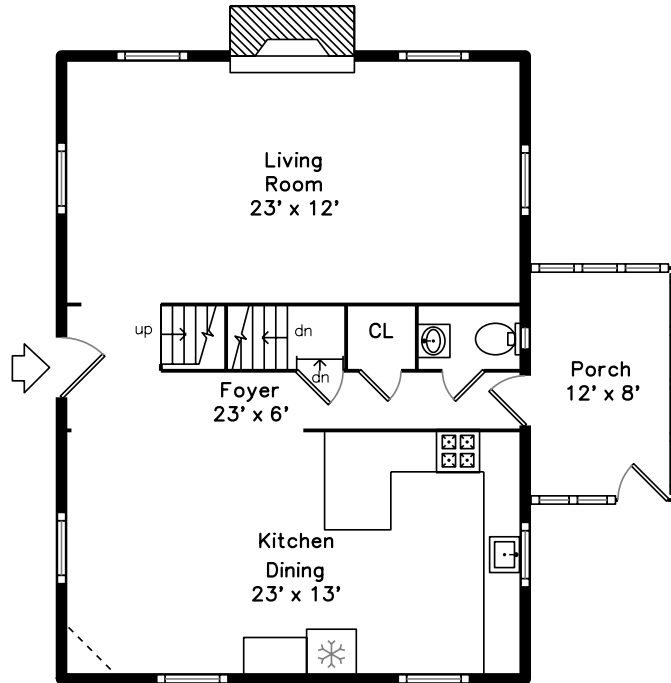

Upper

Main

Lower

12 Stanton Road Milton, MA 02186

PicturePlan by  vis-home
MORE THAN JUST A FLOORPLAN

Measurements may not be 100% accurate.
Floor plans are provided for convenience only.
Room sizes are not used to calculate area.

Upper

Main

Lower

Outside

Outside

Outside

Foyer

Foyer

Living Room

Living Room

Kitchen Dining

Kitchen Dining

Kitchen Dining

Kitchen Dining

Porch

Primary Bedroom

Primary Bedroom

Bedroom

Bedroom

Bedroom

Bathroom

Kitchen Dining

Outside

Living Room