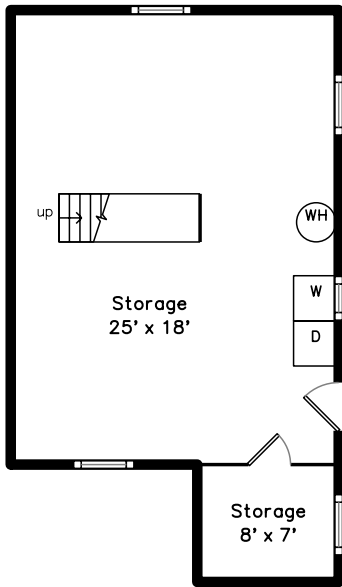

Upper

Main

Basement

120 High Street
Newton, MA 02464

PicturePlan by  vis-home
MORE THAN JUST A FLOORPLAN

Measurements may not be 100% accurate.
Floor plans are provided for convenience only.
Room sizes are not used to calculate area.

Upper

Main

Basement

Outside

Outside

Outside

Outside

Living Room

Living Room

Living Room

Living Room

Living Room

Dining Room

Dining Room

Dining Room

Dining Room