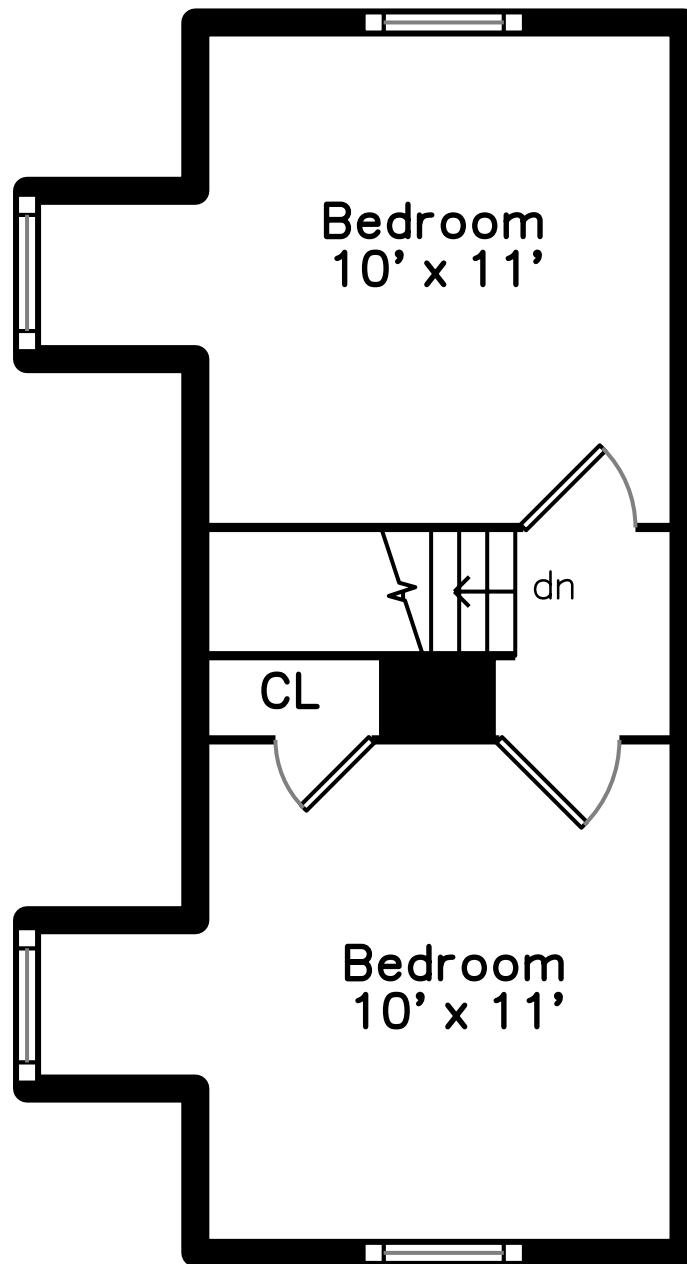

Upper

Main

Basement

120 High Street
Newton, MA 02464

PicturePlan by  vis-home
MORE THAN JUST A FLOORPLAN

Measurements may not be 100% accurate.
Floor plans are provided for convenience only.
Room sizes are not used to calculate area.

Upper

Main

Basement

Outside

Outside

Outside

Outside

Living Room

Living Room

Living Room

Living Room

Living Room

Dining Room

Dining Room

Dining Room

Dining Room