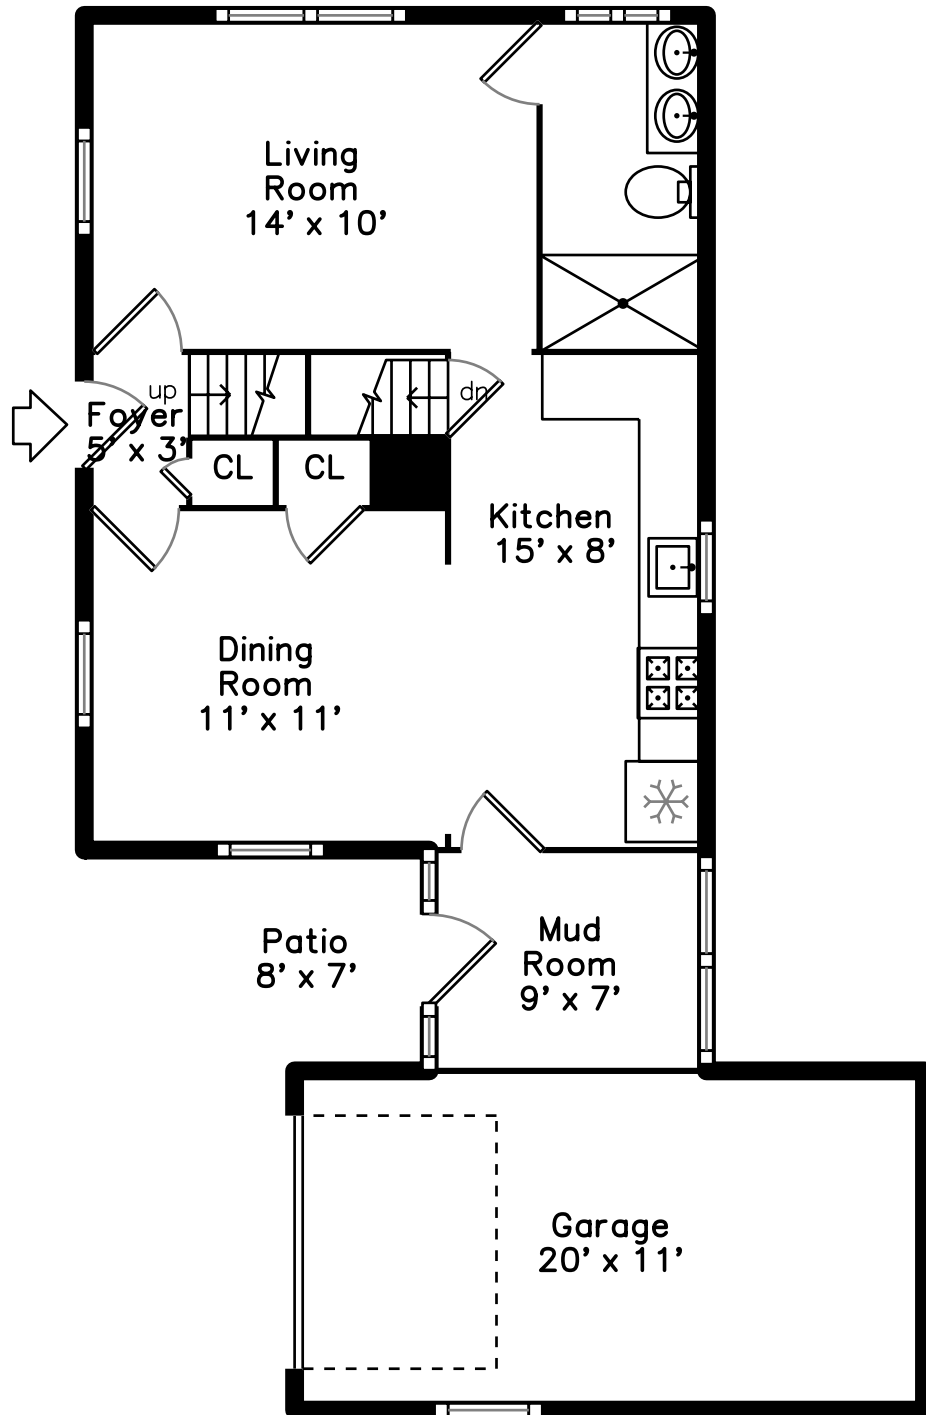

Upper

Main

Basement

120 High Street
Newton, MA 02464

PicturePlan by  vis-home
MORE THAN JUST A FLOORPLAN

Measurements may not be 100% accurate.
Floor plans are provided for convenience only.
Room sizes are not used to calculate area.

Upper

Main

Basement

Outside

Outside

Outside

Outside

Living Room

Living Room

Living Room

Living Room

Living Room

Dining Room

Dining Room

Dining Room

Dining Room

Dining Room

Kitchen

Kitchen

Kitchen

Kitchen

Kitchen

Kitchen

Bathroom