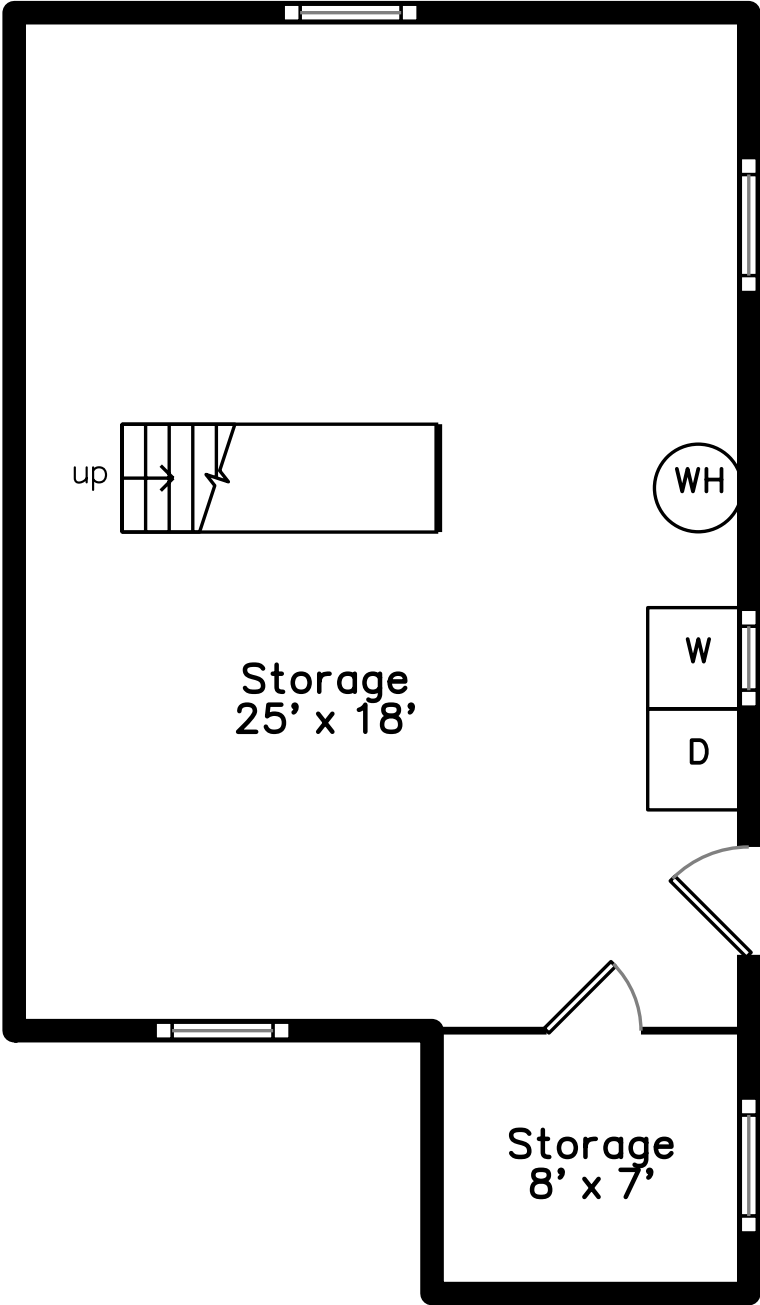

Upper

Main

Basement

120 High Street
Newton, MA 02464

PicturePlan by  vis-home
MORE THAN JUST A FLOORPLAN

Measurements may not be 100% accurate.
Floor plans are provided for convenience only.
Room sizes are not used to calculate area.

Upper

Main

Basement

Outside

Outside

Outside

Outside

Living Room

Living Room

Living Room

Living Room

Living Room

Dining Room

Dining Room

Dining Room

Dining Room