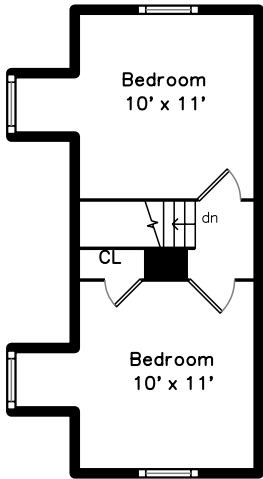

Upper

Main

Basement

120 High Street
Newton, MA 02464

PicturePlan by  vis-home
MORE THAN JUST A FLOORPLAN

Measurements may not be 100% accurate.
Floor plans are provided for convenience only.
Room sizes are not used to calculate area.

Upper

Main

Basement

Outside

Outside

Outside

Outside

Living Room

Living Room

Living Room

Living Room

Living Room

Dining Room

Dining Room

Dining Room

Dining Room