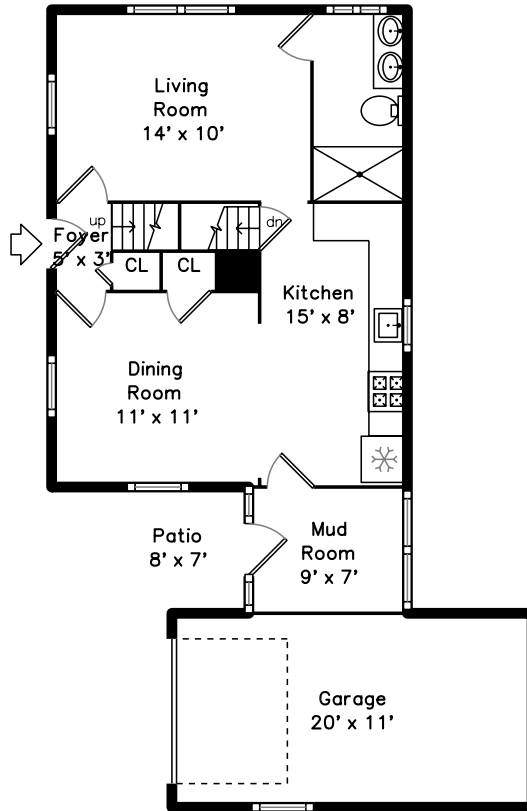

Upper

Main

Basement

120 High Street
Newton, MA 02464

PicturePlan by  vis-home
MORE THAN JUST A FLOORPLAN

Measurements may not be 100% accurate.
Floor plans are provided for convenience only.
Room sizes are not used to calculate area.

Upper

Main

Basement

Outside

Outside

Outside

Outside

Living Room

Living Room

Living Room

Living Room

Living Room

Dining Room

Dining Room

Dining Room

Dining Room

Dining Room

Kitchen

Kitchen

Kitchen

Kitchen

Kitchen

Kitchen

Bathroom