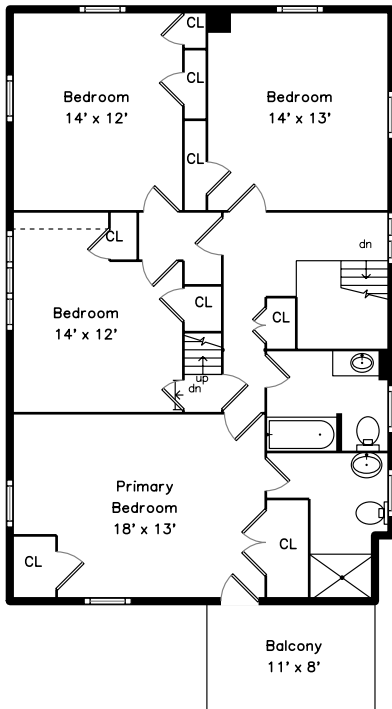

Top

Main

Upper

32 Florence Street Natick, MA 01760

PicturePlan by  vis-home

Measurements may not be 100% accurate.
Floor plans are provided for convenience only.
Room sizes are not used to calculate area.

Top

Outside

Foyer

Foyer

Foyer

Foyer

Living Room

Living Room

Living Room

Primary Bedroom

Primary Bedroom

Bedroom

Bedroom

Bedroom

Bedroom

Bedroom

Bedroom

Primary Bathroom

Primary Bathroom

Balcony

Bathroom

Hall

Office Bedroom

Office Bedroom

Office Bedroom