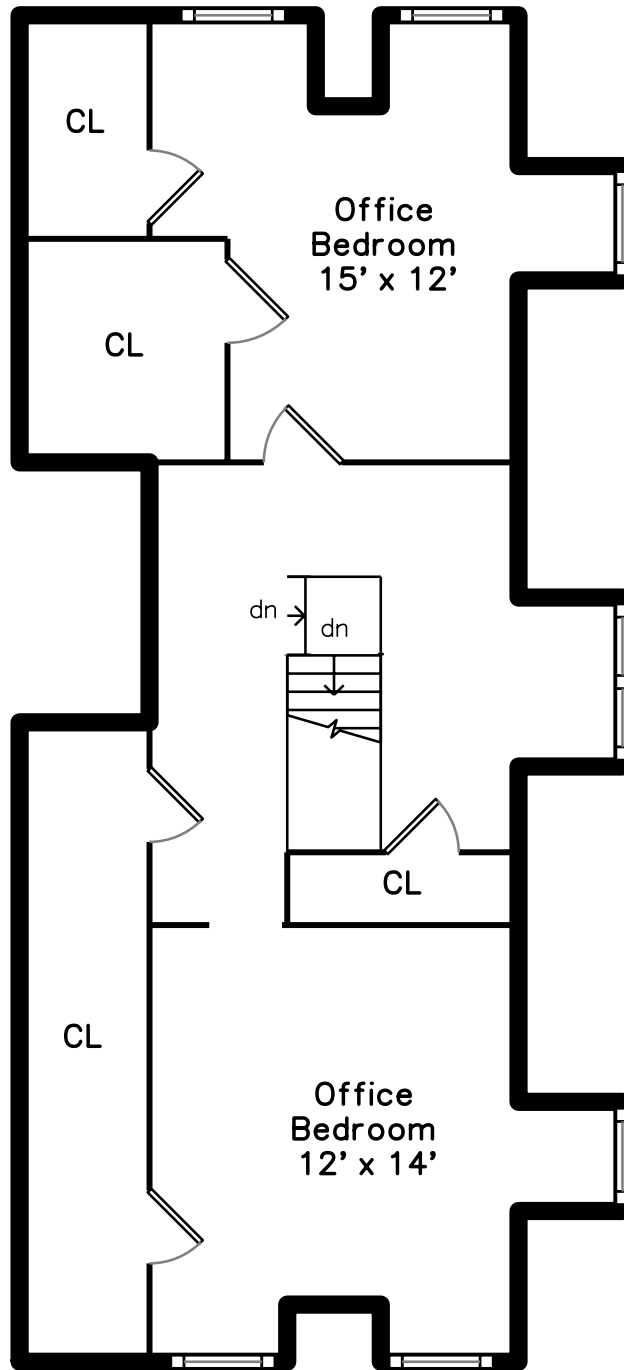

Top

Main

Upper

32 Florence Street Natick, MA 01760

PicturePlan by  vis-home

Measurements may not be 100% accurate.
Floor plans are provided for convenience only.
Room sizes are not used to calculate area.

Top

Outside

Foyer

Foyer

Foyer

Foyer

Living Room

Living Room

Living Room

Living Room

Dining Room

Dining Room

Dining Room

Kitchen

Kitchen

Kitchen

Kitchen