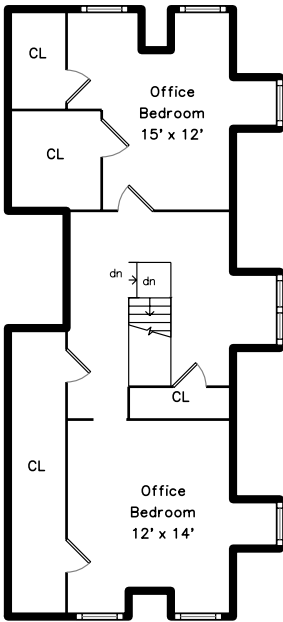

Top

Main

Upper

32 Florence Street Natick, MA 01760

PicturePlan by  vis-home

Measurements may not be 100% accurate.
Floor plans are provided for convenience only.
Room sizes are not used to calculate area.

Top

Outside

Foyer

Foyer

Foyer

Foyer

Living Room

Living Room

Living Room

Primary Bathroom

Primary Bathroom

Balcony

Bathroom

Hall

Office Bedroom

Office Bedroom

Office Bedroom