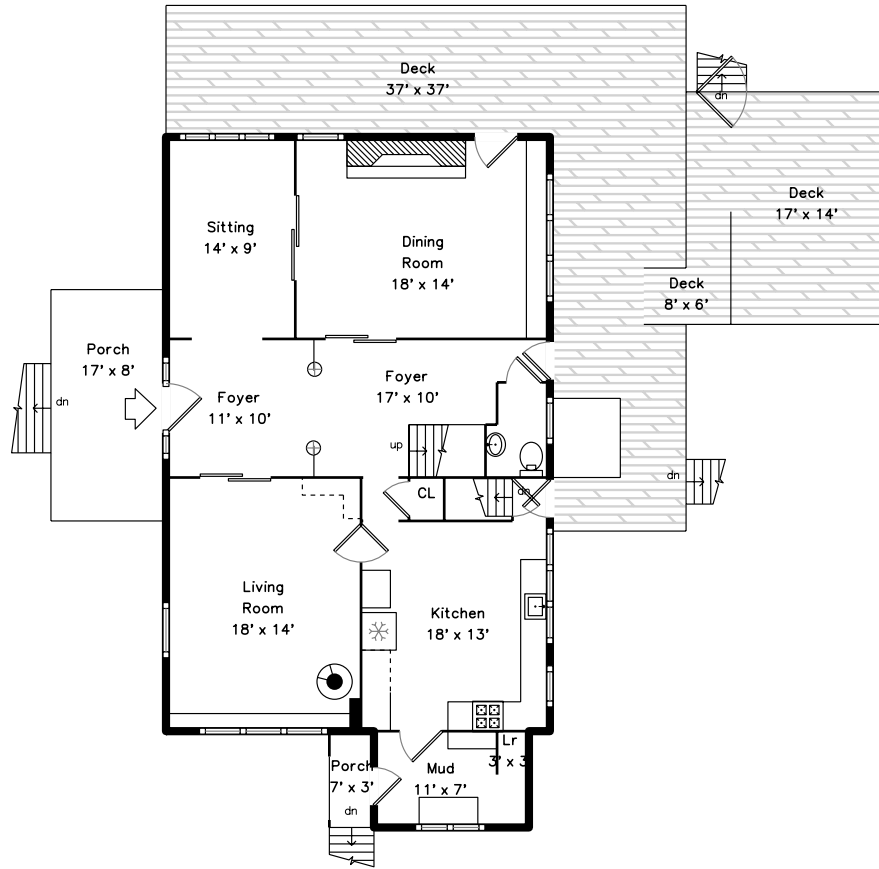

Top

Main

Upper

32 Florence Street Natick, MA 01760

PicturePlan by  vis-home

Measurements may not be 100% accurate.
Floor plans are provided for convenience only.
Room sizes are not used to calculate area.

Top

Garage

Back

Back

Back

Back

Back

Back

Outside

Outside

Foyer

Foyer

Foyer

Foyer

Living Room

Living Room

Living Room