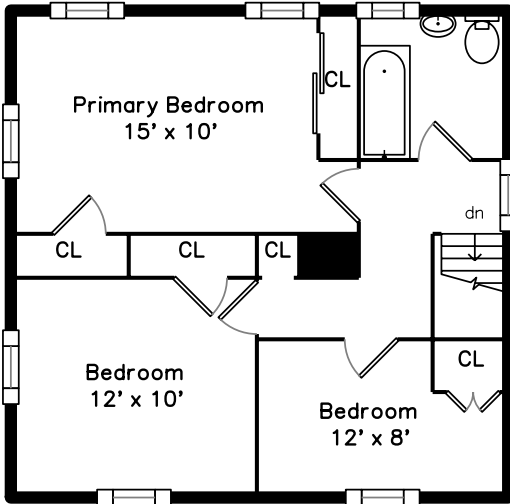

Upper

Main

Lower

**14 Mayall Road
Waltham, MA 02453**

PicturePlan by  vis-home

Measurements may not be 100% accurate.
Floor plans are provided for convenience only.
Room sizes are not used to calculate area.

Upper

Main

Lower

Outside

Living Room

Living Room

Dining Room

Kitchen

Kitchen

Office

Primary Bedroom

Primary Bedroom

Bathroom

Bedroom

Bedroom

Porch