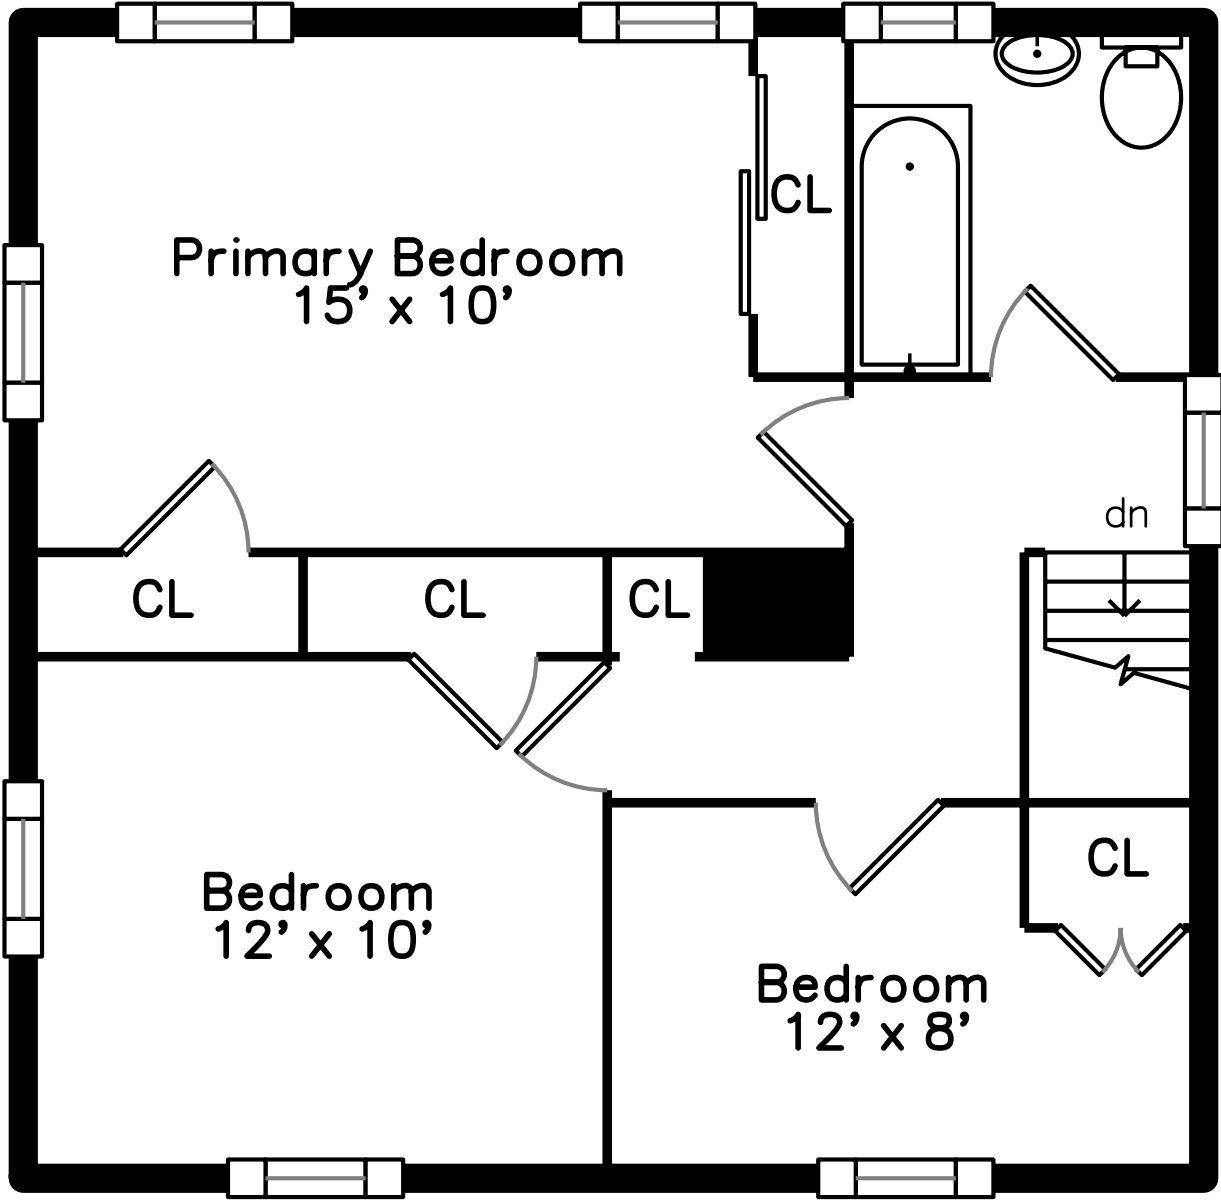

Upper

Main

Lower

**14 Mayall Road
Waltham, MA 02453**

PicturePlan by  vis-home

Measurements may not be 100% accurate.
Floor plans are provided for convenience only.
Room sizes are not used to calculate area.

Upper

Main

Lower

Outside

Living Room

Living Room

Dining Room

Kitchen

Kitchen

Office

Primary Bedroom

Primary Bedroom

Bathroom

Bedroom

Bedroom

Porch