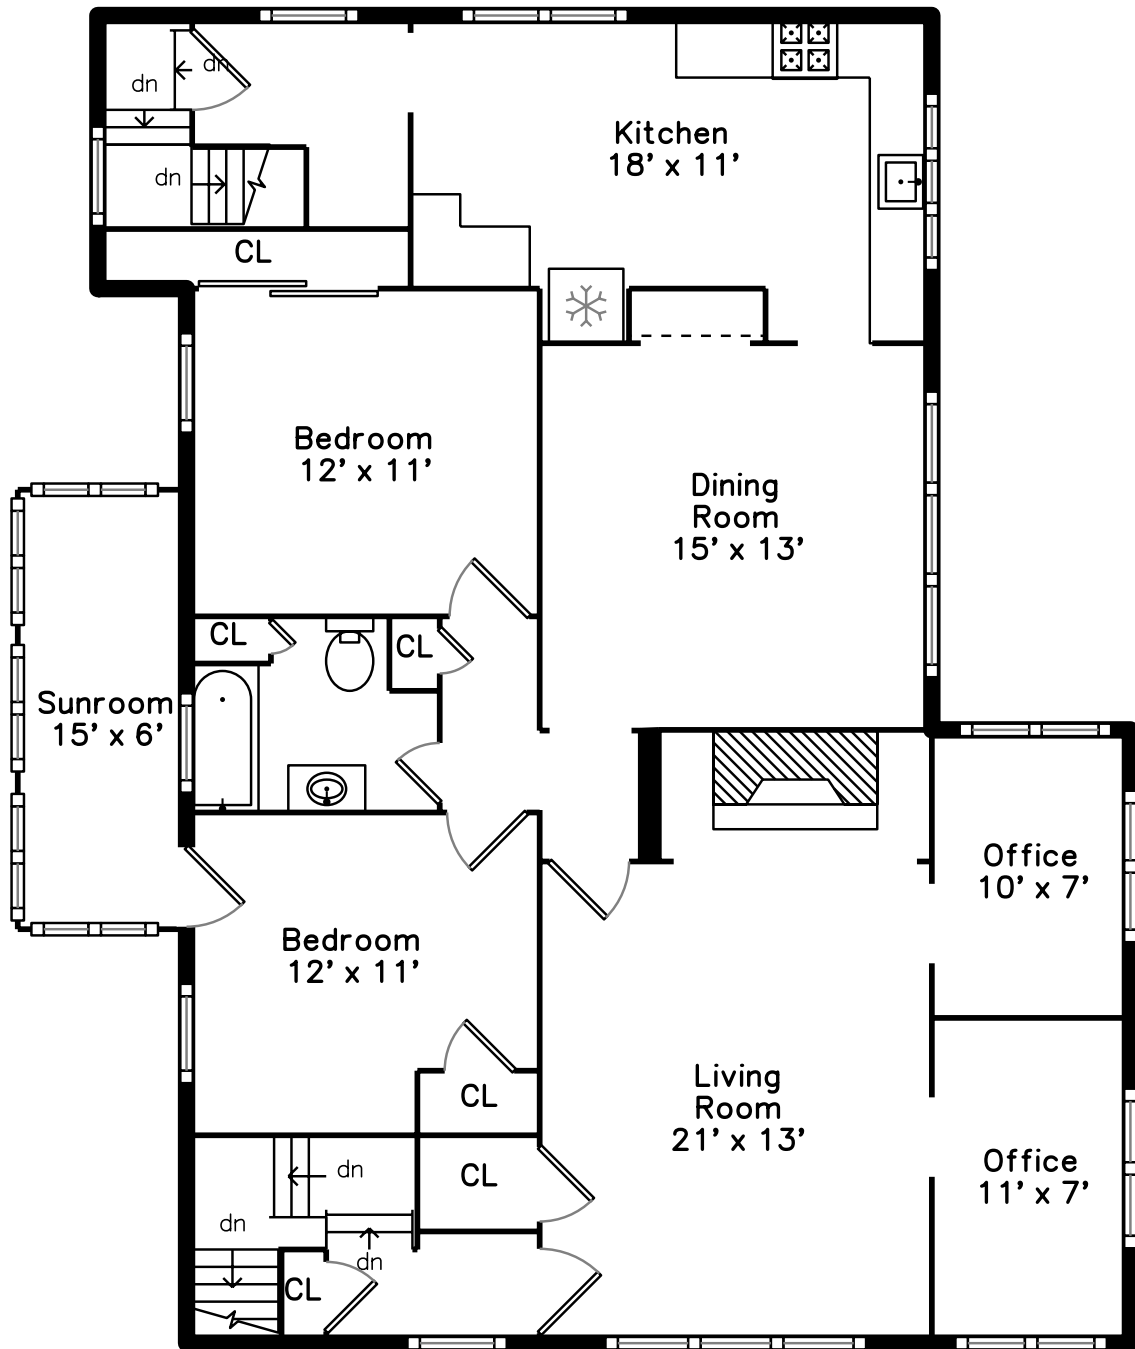

# Basement

**77 Chester Road  
Belmont, MA 02478**

PicturePlan by  vis-home

Measurements may not be 100% accurate.  
Floor plans are provided for convenience only.  
Room sizes are not used to calculate area.

# Upper

# Basement

Outside

Outside

Back

Back

Patio

Living Room

Living Room

Dining Room

Dining Room

Dining Room

Kitchen

Kitchen

Kitchen

Kitchen

Bedroom