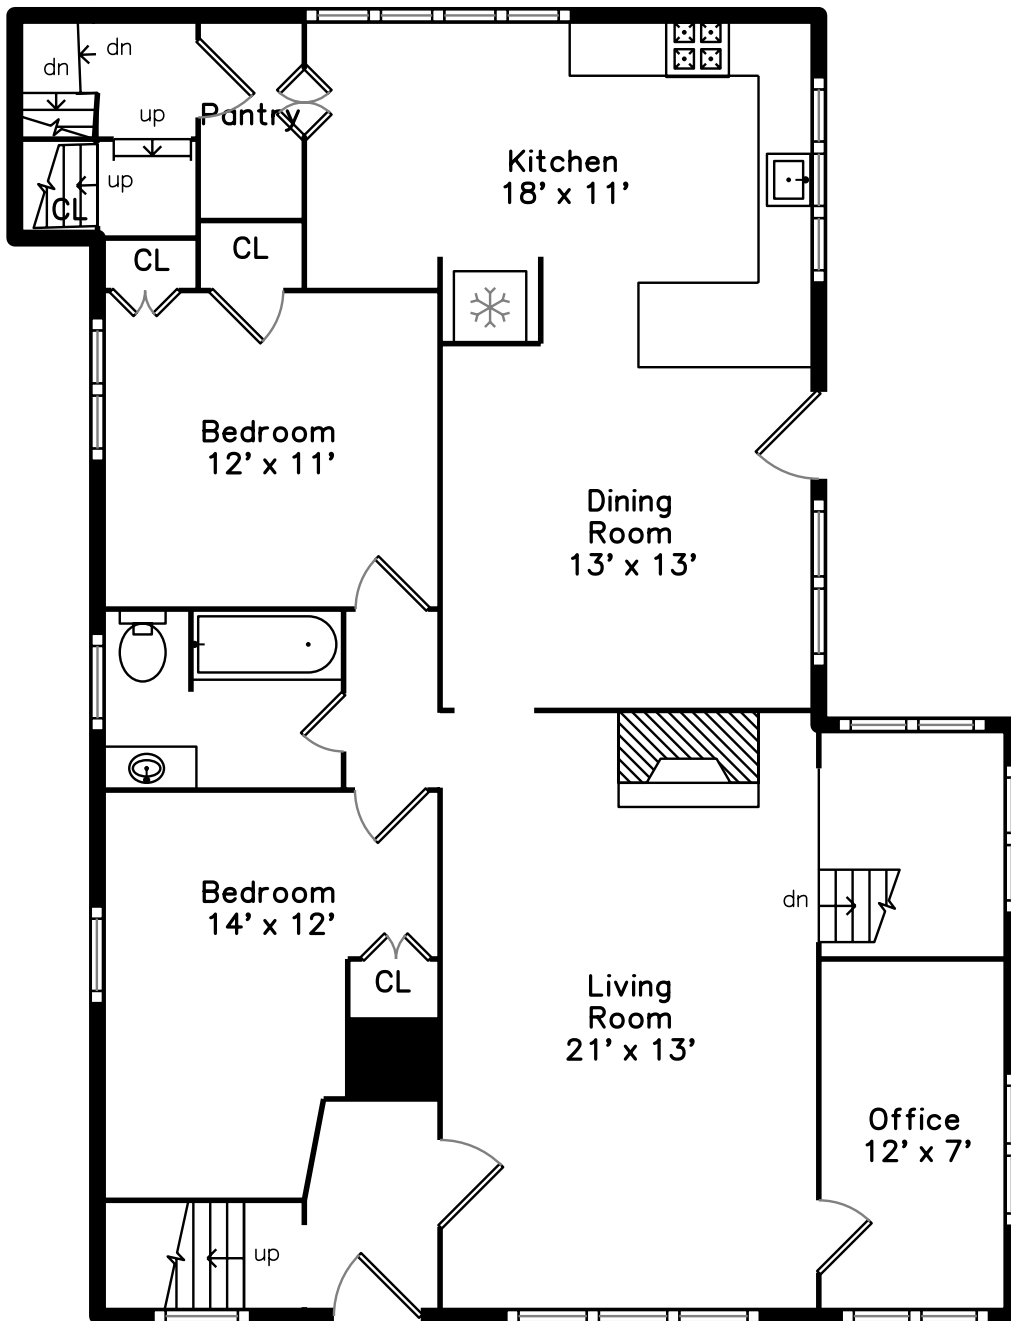

# Basement

**77 Chester Road  
Belmont, MA 02478**

PicturePlan by  vis-home

Measurements may not be 100% accurate.  
Floor plans are provided for convenience only.  
Room sizes are not used to calculate area.

# Upper

# Basement

Outside

Outside

Back

Back

Patio

Living Room

Living Room

Dining Room

Dining Room

Dining Room

Kitchen

Kitchen

Kitchen

Kitchen

Bedroom