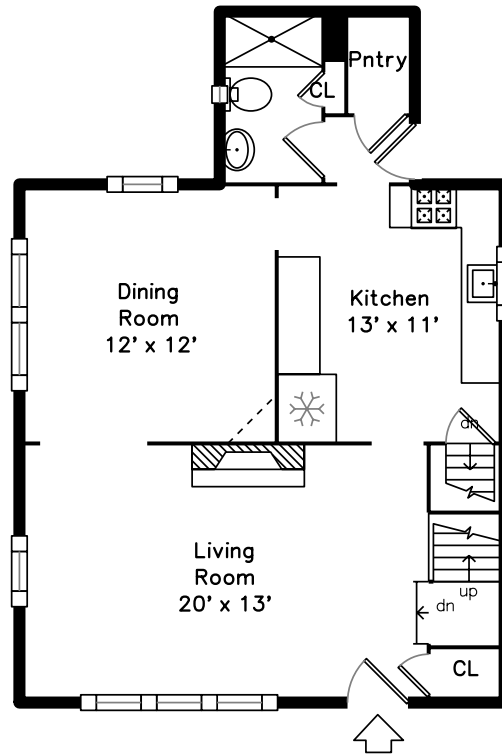

Upper

Main

Lower

44 Avalon Road
West Roxbury, MA 02132

PicturePlan by  vis-home
NOTHING JUST A FLOORPLAN

Measurements may not be 100% accurate.
Floor plans are provided for convenience only.
Room sizes are not used to calculate area.

Upper

Main

Lower

Outside

Outside

Outside

Outside

Outside

Outside

Garage

Back

Back

Back

Back

Living Room

Living Room

Living Room

Living Room

Dining Room

Dining Room

Dining Room

Dining Room

Kitchen

Kitchen