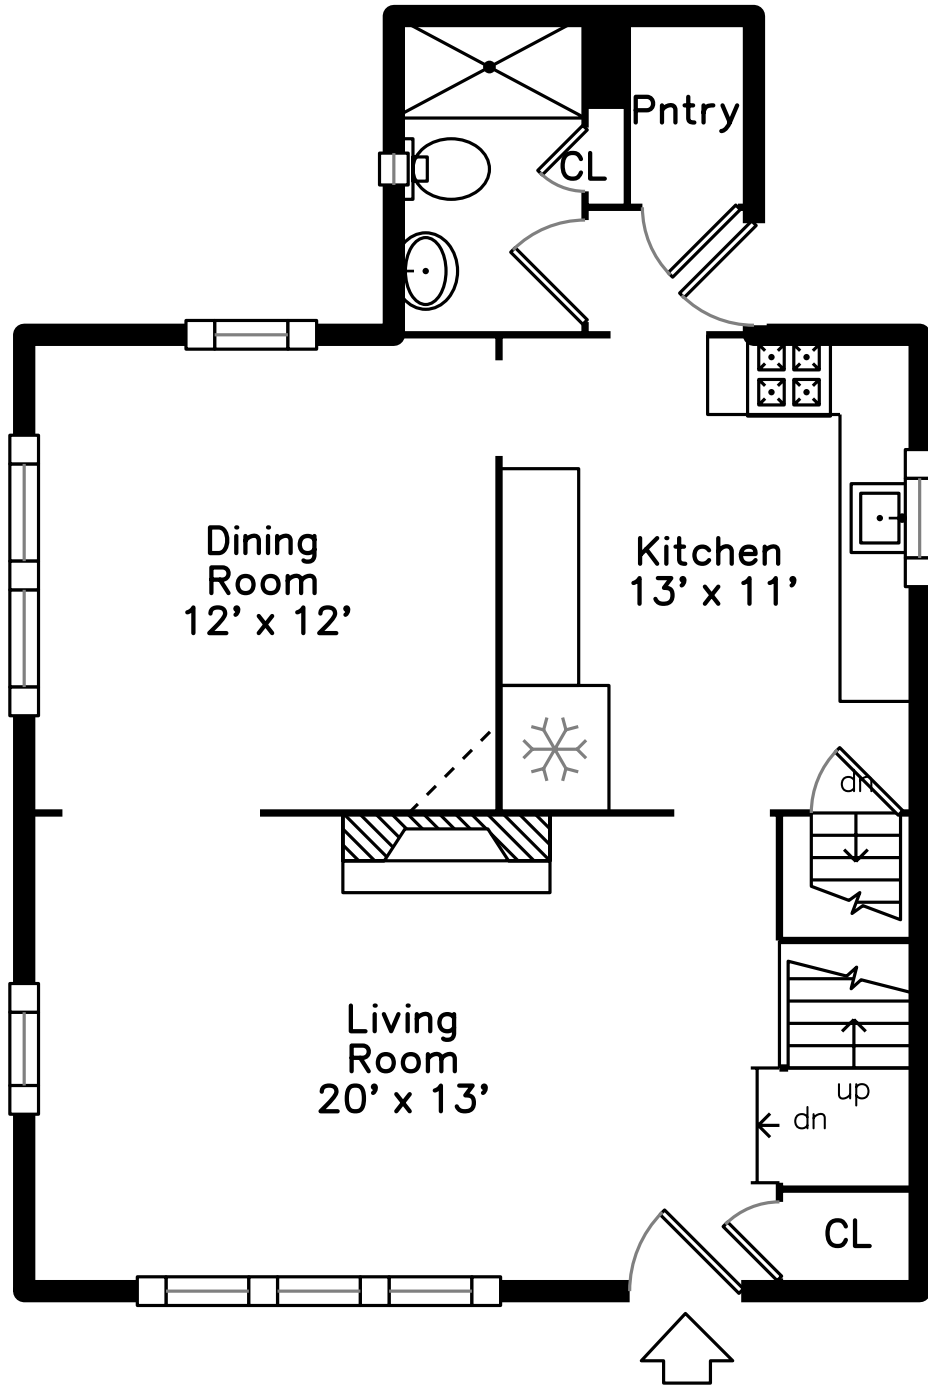

Upper

Main

Lower

44 Avalon Road
West Roxbury, MA 02132

PicturePlan by  vis-home
NOTHING JUST A FLOORPLAN

Measurements may not be 100% accurate.
Floor plans are provided for convenience only.
Room sizes are not used to calculate area.

Upper

Main

Lower

Outside

Outside

Outside

Outside

Outside

Outside

Garage

Back

Back

Back

Back

Living Room

Living Room

Living Room

Living Room

Dining Room

Dining Room

Dining Room

Dining Room

Kitchen

Kitchen