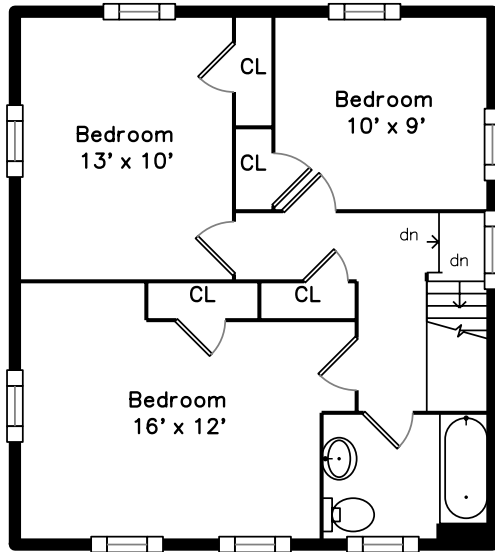

Upper

Main

Lower

44 Avalon Road
West Roxbury, MA 02132

PicturePlan by  vis-home
NOTHING JUST A FLOORPLAN

Measurements may not be 100% accurate.
Floor plans are provided for convenience only.
Room sizes are not used to calculate area.

Upper

Main

Lower

Outside

Outside

Outside

Outside

Outside

Outside

Garage

Back

Back

Back

Back

Living Room

Living Room

Living Room

Living Room

Dining Room

Dining Room

Dining Room

Dining Room

Kitchen

Kitchen