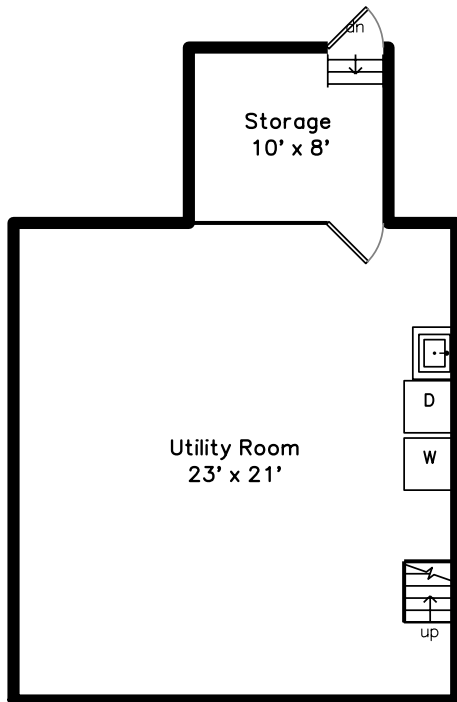

Upper

Main

Lower

44 Avalon Road
West Roxbury, MA 02132

PicturePlan by  vis-home
NOTHING JUST A FLOORPLAN

Measurements may not be 100% accurate.
Floor plans are provided for convenience only.
Room sizes are not used to calculate area.