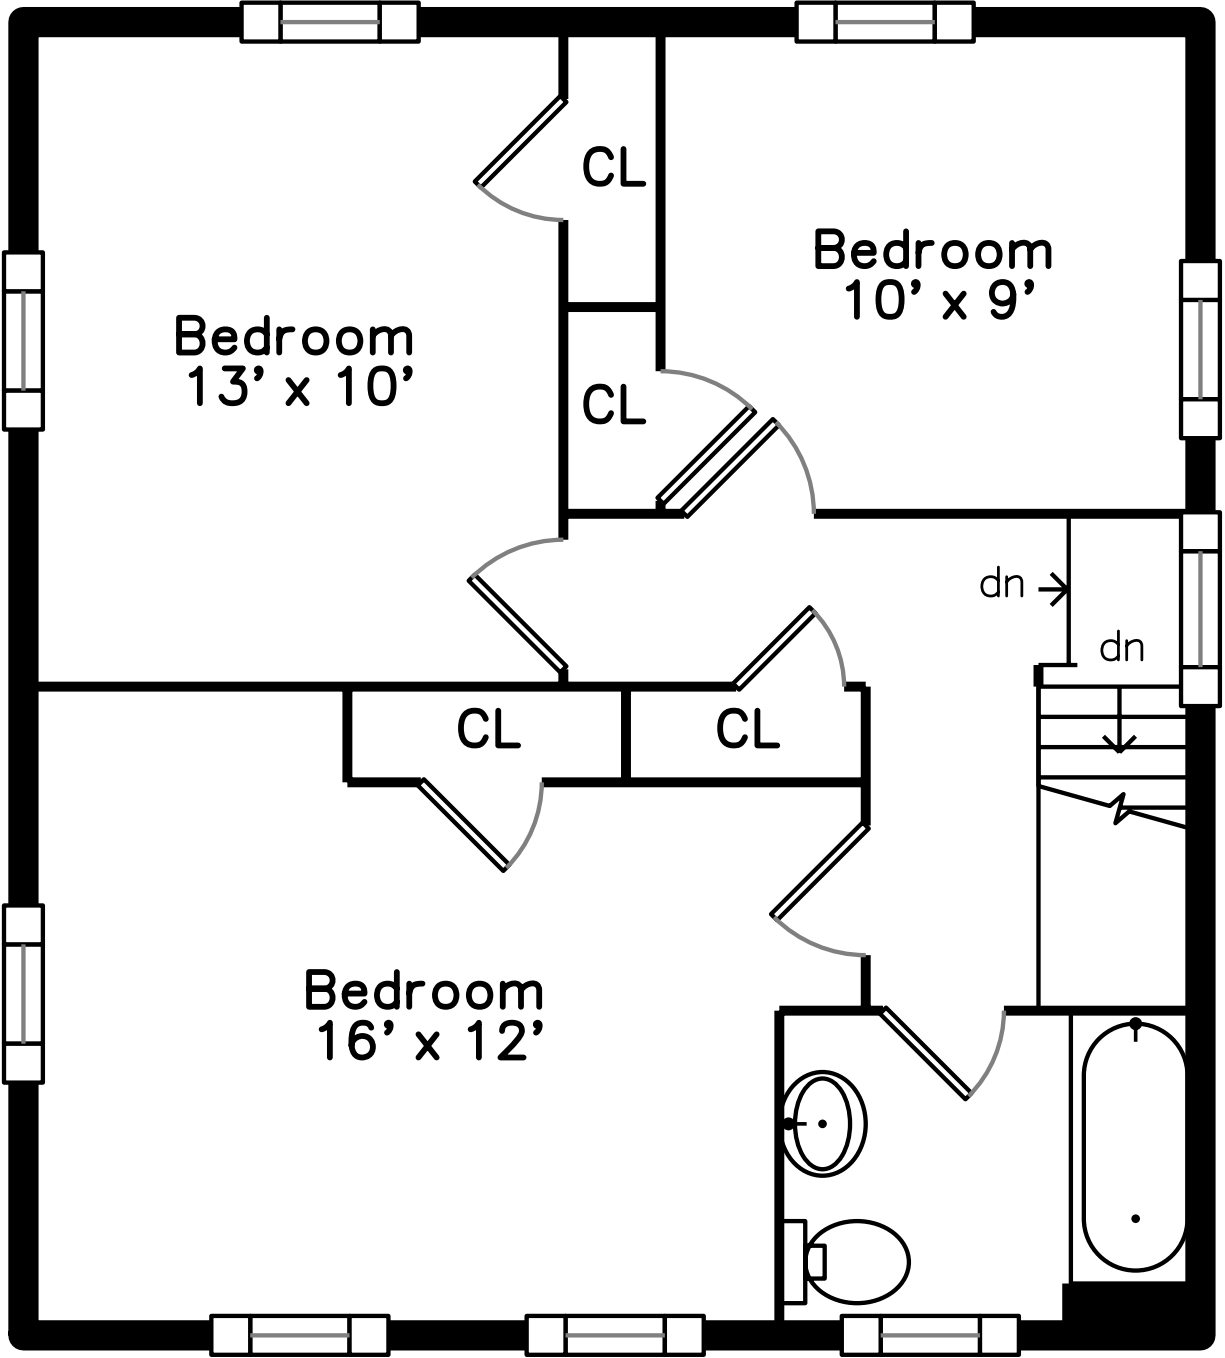

Upper

Main

Lower

44 Avalon Road
West Roxbury, MA 02132

PicturePlan by  vis-home
NOTHING JUST A FLOORPLAN

Measurements may not be 100% accurate.
Floor plans are provided for convenience only.
Room sizes are not used to calculate area.

Upper

Main

Lower

Outside

Outside

Outside

Outside

Outside

Outside

Garage

Back

Back

Back

Back

Living Room

Living Room

Living Room

Living Room

Dining Room

Dining Room

Dining Room

Dining Room

Kitchen

Kitchen