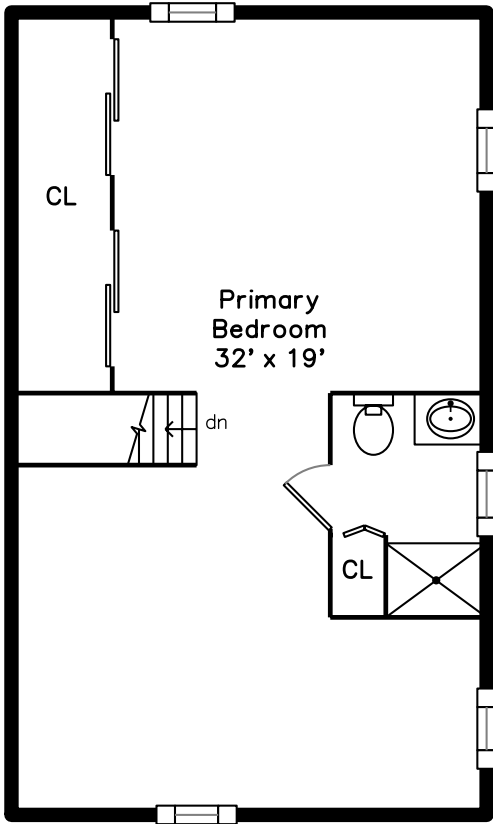

Upper

Main

Basement

237 Huntington Avenue
Hyde Park, MA 02136

PicturePlan by  vis-home

Measurements may not be 100% accurate.
Floor plans are provided for convenience only.
Room sizes are not used to calculate area.

Upper

Main

Basement

Outside

Outside

Outside

Outside

Outside