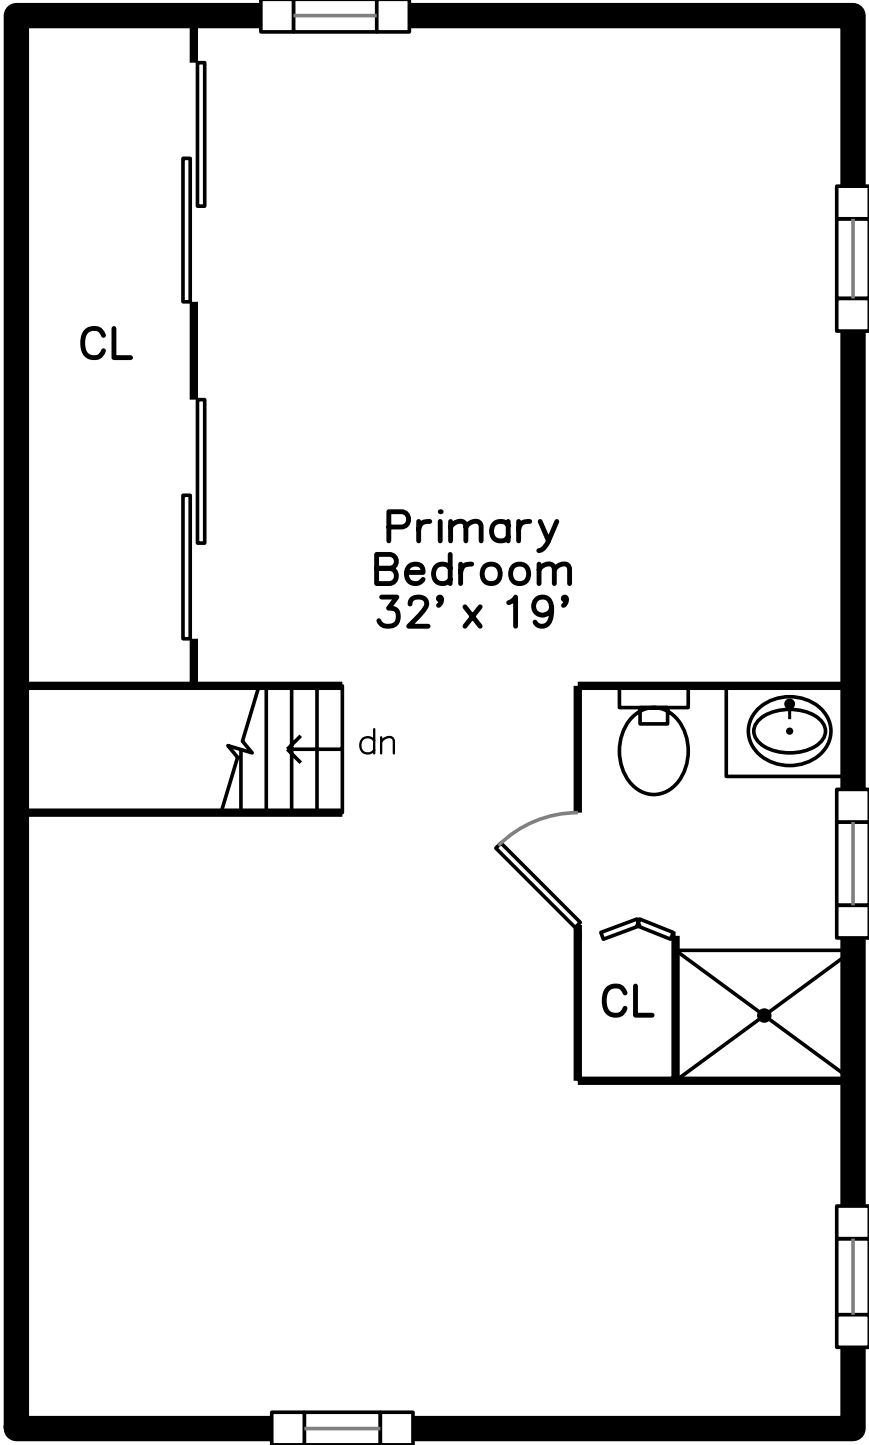

Upper

Main

Basement

237 Huntington Avenue
Hyde Park, MA 02136

PicturePlan by  vis-home

Measurements may not be 100% accurate.
Floor plans are provided for convenience only.
Room sizes are not used to calculate area.

Upper

Main

Basement

Outside

Outside

Outside

Outside

Outside

Outside

Outside

Outside

Outside

Living Room

Living Room

Living Room

Living Room

Living Room

Kitchen

Kitchen

Kitchen

Kitchen

Kitchen

Hall

Hall