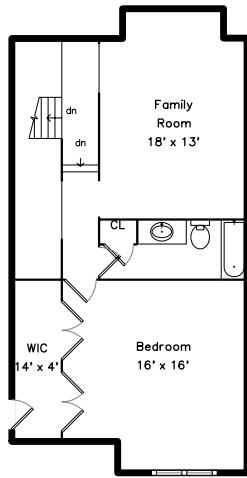

Upper

Main

Basement

37 Lois Lane
Norfolk, MA 02056

PicturePlan by  vis-home
MORE THAN JUST A FLOORPLAN

Measurements may not be 100% accurate.
Floor plans are provided for convenience only.
Room sizes are not used to calculate area.

Upper

Main

Basement

Outside

Outside

Outside

Living Room

Living Room

Living Room

Living Room

Living Room

Dining Room

Dining Room

Dining Room

Kitchen

Kitchen

Kitchen

Kitchen

Kitchen

Breakfast

Bedroom

Bedroom

Bedroom

Bathroom