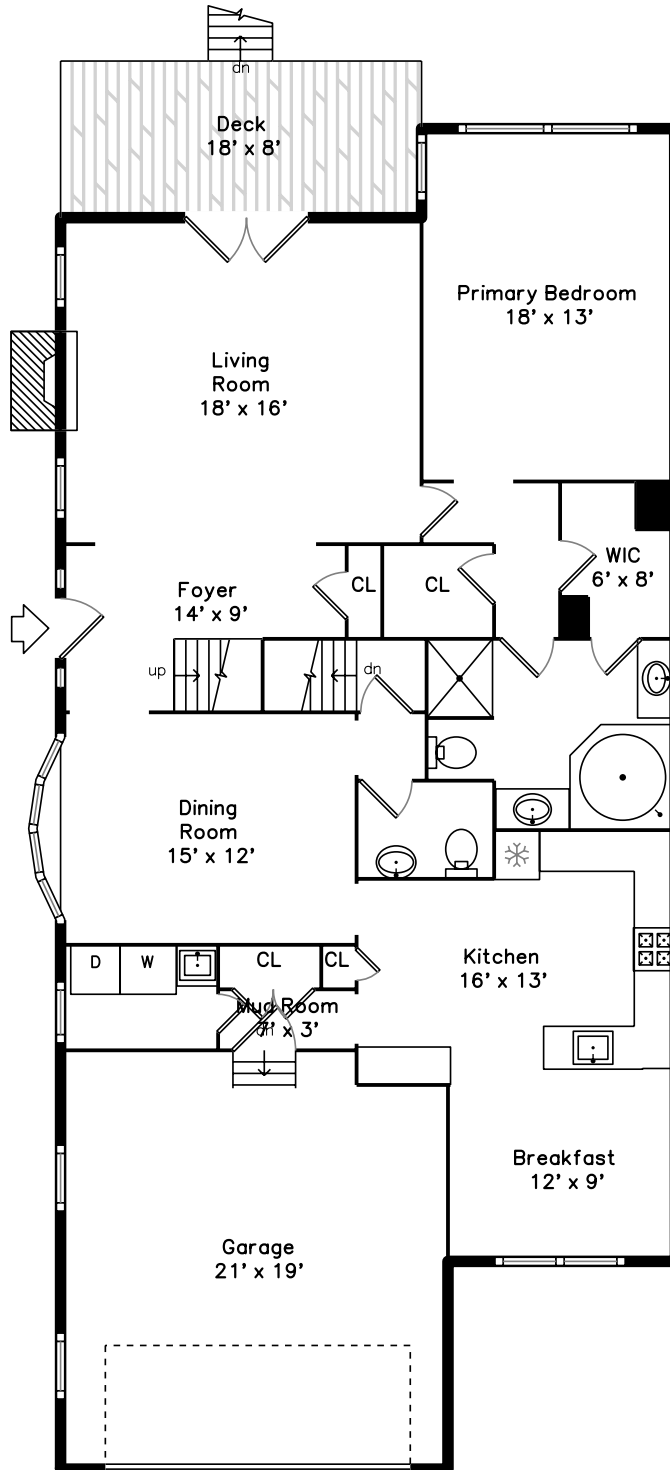

Upper

Main

Basement

37 Lois Lane
Norfolk, MA 02056

PicturePlan by  vis-home
MORE THAN JUST A FLOORPLAN

Measurements may not be 100% accurate.
Floor plans are provided for convenience only.
Room sizes are not used to calculate area.

Upper

Main

Basement

Outside

Outside

Outside

Living Room

Living Room

Living Room

Living Room

Living Room

Dining Room

Dining Room

Dining Room

Kitchen

Kitchen

Kitchen

Kitchen

Kitchen

Breakfast

Bedroom

Bedroom

Bedroom

Bathroom