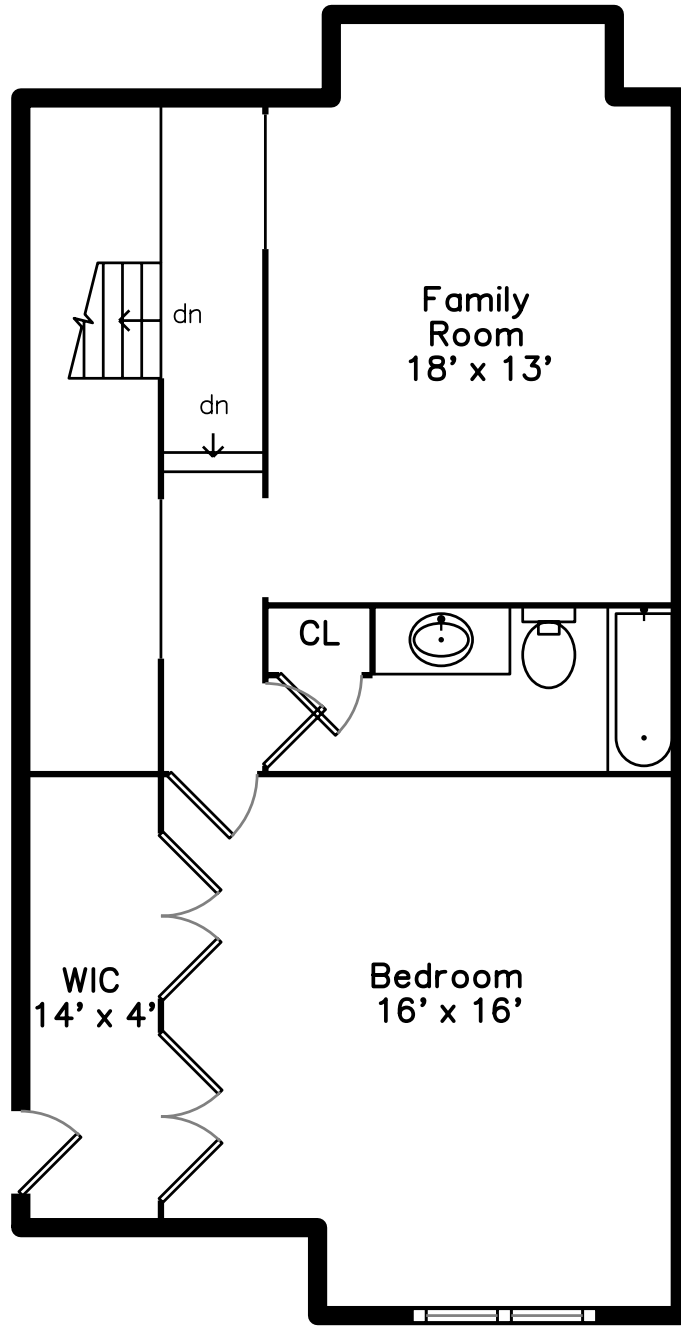

Upper

Main

Basement

37 Lois Lane
Norfolk, MA 02056

PicturePlan by  vis-home
MORE THAN JUST A FLOORPLAN

Measurements may not be 100% accurate.
Floor plans are provided for convenience only.
Room sizes are not used to calculate area.

Upper

Main

Basement

Outside

Outside

Outside

Living Room

Living Room

Living Room

Living Room

Living Room

Dining Room

Dining Room

Dining Room

Kitchen

Kitchen

Kitchen

Kitchen

Kitchen

Breakfast

Bedroom

Bedroom

Bedroom

Bathroom