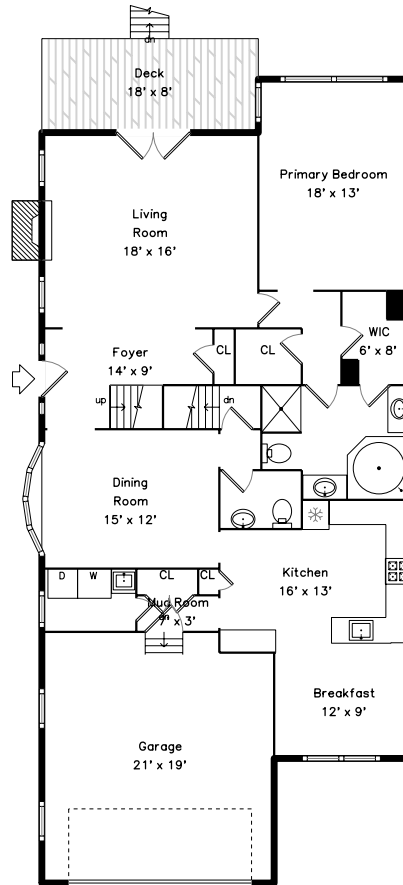

Upper

Main

Basement

37 Lois Lane
Norfolk, MA 02056

PicturePlan by  vis-home
MORE THAN JUST A FLOORPLAN

Measurements may not be 100% accurate.
Floor plans are provided for convenience only.
Room sizes are not used to calculate area.

Upper

Main

Basement

Outside

Outside

Outside

Living Room

Living Room

Living Room

Living Room

Living Room

Dining Room

Dining Room

Dining Room

Kitchen

Kitchen

Kitchen

Kitchen

Kitchen

Breakfast

Bedroom

Bedroom

Bedroom

Bathroom