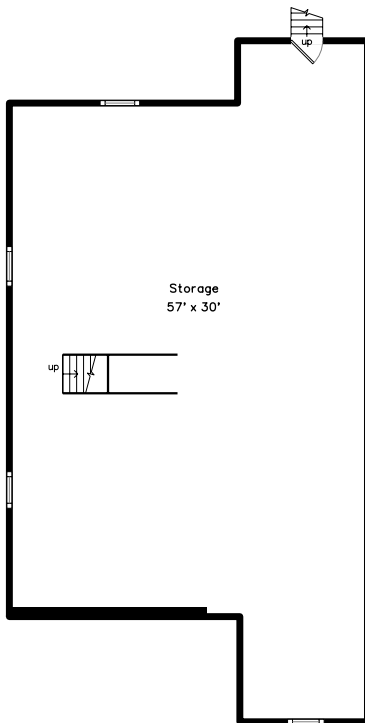

Upper

Main

Basement

37 Lois Lane
Norfolk, MA 02056

PicturePlan by  vis-home
MORE THAN JUST A FLOORPLAN

Measurements may not be 100% accurate.
Floor plans are provided for convenience only.
Room sizes are not used to calculate area.

Upper

Main

Basement

Outside

Outside

Outside

Living Room

Living Room