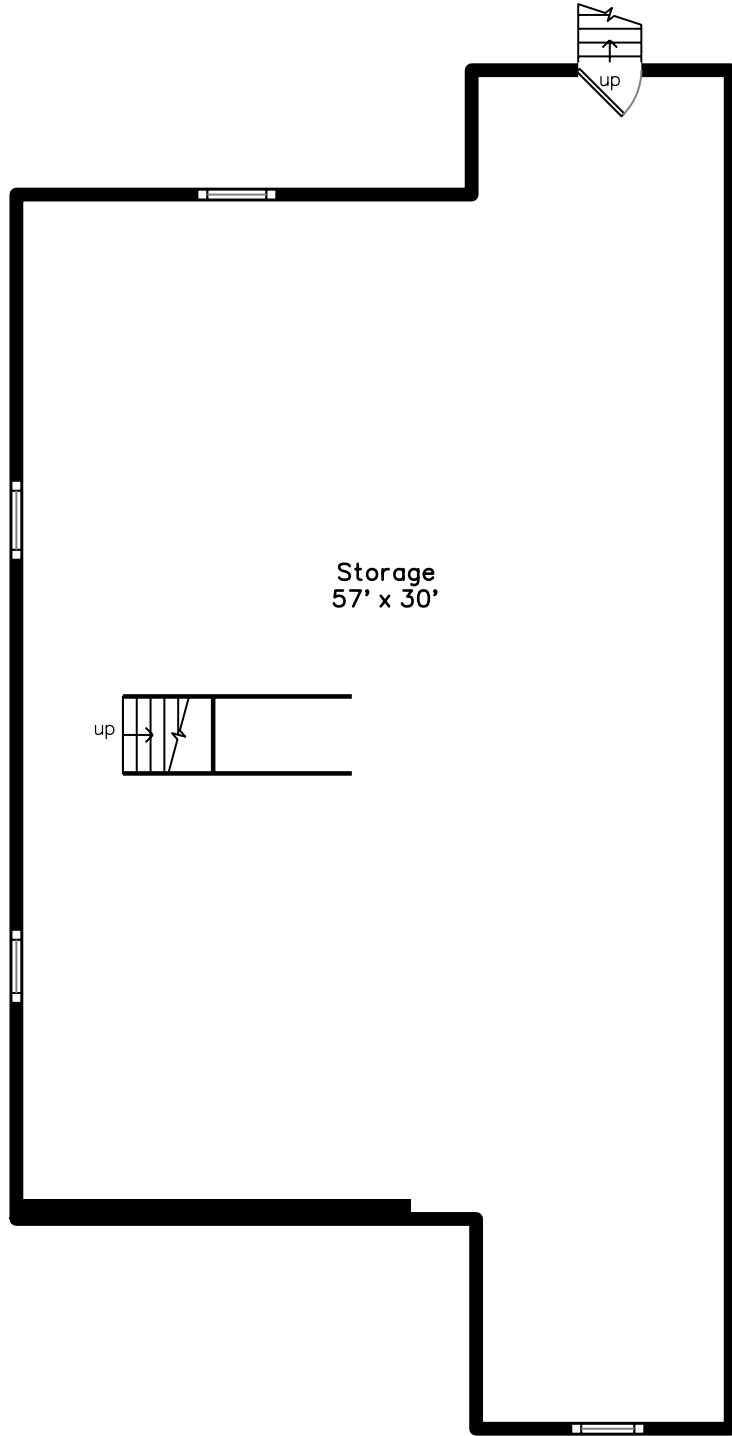

Upper

Main

Basement

37 Lois Lane
Norfolk, MA 02056

PicturePlan by  vis-home
MORE THAN JUST A FLOORPLAN

Measurements may not be 100% accurate.
Floor plans are provided for convenience only.
Room sizes are not used to calculate area.

Upper

Main

Basement

Outside

Outside

Outside

Living Room

Living Room

Living Room

Living Room

Living Room

Dining Room

Dining Room

Dining Room

Kitchen

Kitchen