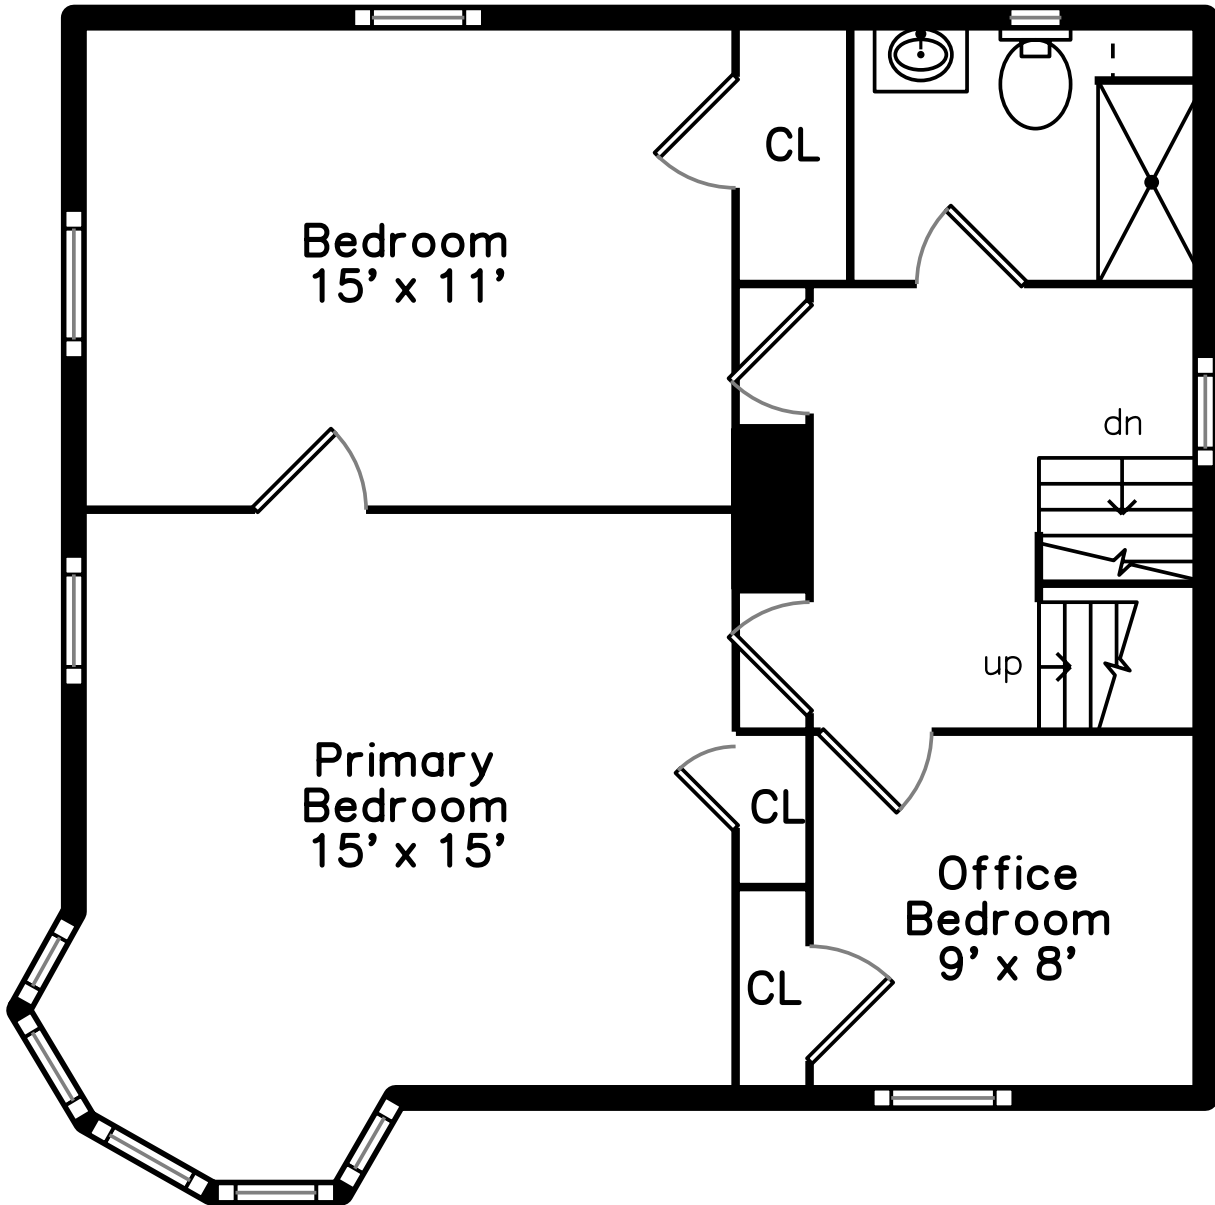

## 37 Kingston Street Somerville, MA 02144

PicturePlan by  vis-home

Measurements may not be 100% accurate.  
Floor plans are provided for convenience only.  
Room sizes are not used to calculate area.

# Main

Outside

Outside

Outside

Living Room

Living Room

Living Room

Living Room

Foyer

Hall

Primary Bedroom

Primary Bedroom

Primary Bedroom

Bedroom

Bedroom

Office Bedroom

Bathroom

Bedroom

Bedroom

Bedroom

Bedroom

Outside

Outside

Outside