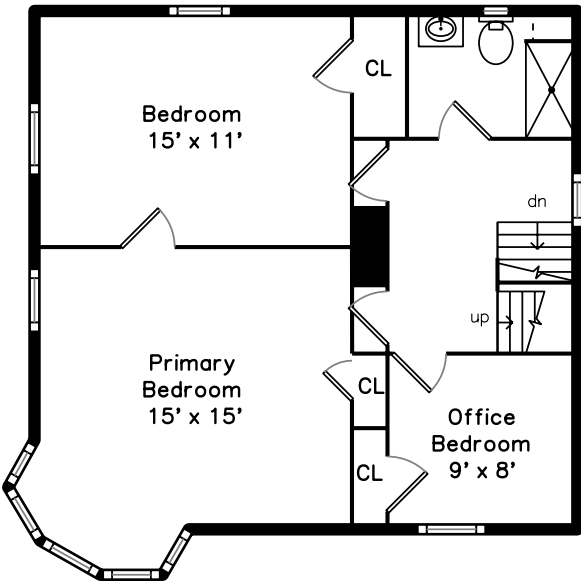

# Main

## 37 Kingston Street Somerville, MA 02144

PicturePlan by  vis-home

Measurements may not be 100% accurate.  
Floor plans are provided for convenience only.  
Room sizes are not used to calculate area.

Foyer

Hall

Primary Bedroom

Primary Bedroom

Primary Bedroom

Bedroom

Bedroom

Office Bedroom

Bathroom

Bedroom

Bedroom

Bedroom

Bedroom

Outside

Outside

Outside