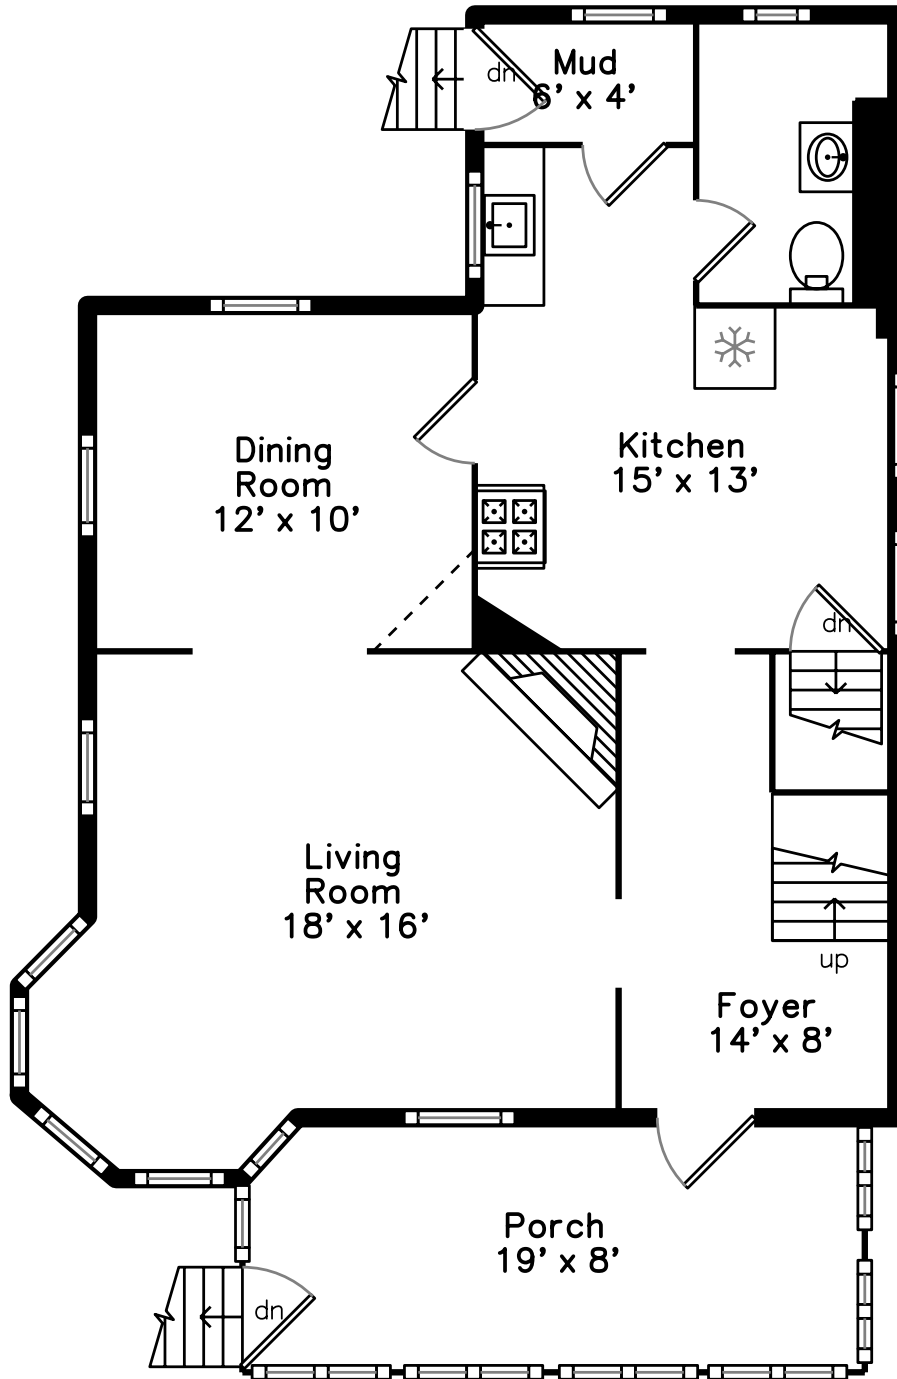

# Upper

## 37 Kingston Street Somerville, MA 02144

PicturePlan by  vis-home

Measurements may not be 100% accurate.  
Floor plans are provided for convenience only.  
Room sizes are not used to calculate area.

# Main

Outside

Outside

Outside

Living Room

Living Room

Living Room

Living Room