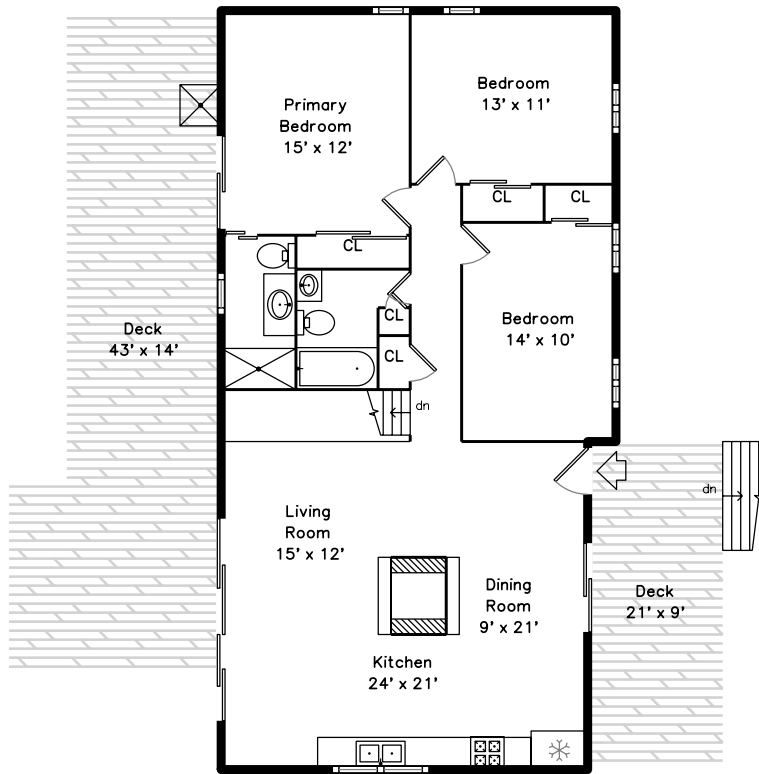

# Main

# Lower

265 Fells Pond Road  
Mashpee, MA 02649

PicturePlan by  vis-home

Measurements may not be 100% accurate.  
Floor plans are provided for convenience only.  
Room sizes are not used to calculate area.

Back

Back

Back

Back

Back

Deck

Sign

Living Room

Kitchen Dining

Kitchen Dining

Kitchen Dining

Primary Bedroom

Primary Bedroom

Primary Bedroom

Primary Bedroom

Primary Bedroom