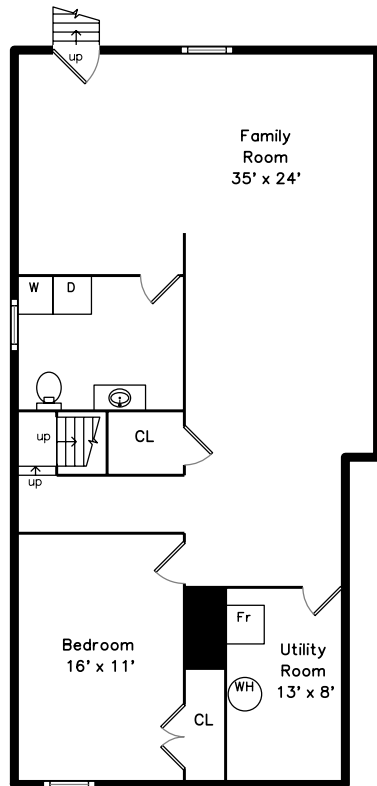

# Main

# Lower

265 Fells Pond Road  
Mashpee, MA 02649

PicturePlan by  vis-home

Measurements may not be 100% accurate.  
Floor plans are provided for convenience only.  
Room sizes are not used to calculate area.

Back

Back

Back

Back

Back

Deck

Sign

Living Room

Kitchen Dining

Kitchen Dining

Kitchen Dining

Primary Bedroom

Primary Bedroom

Primary Bedroom

Primary Bedroom

Primary Bedroom