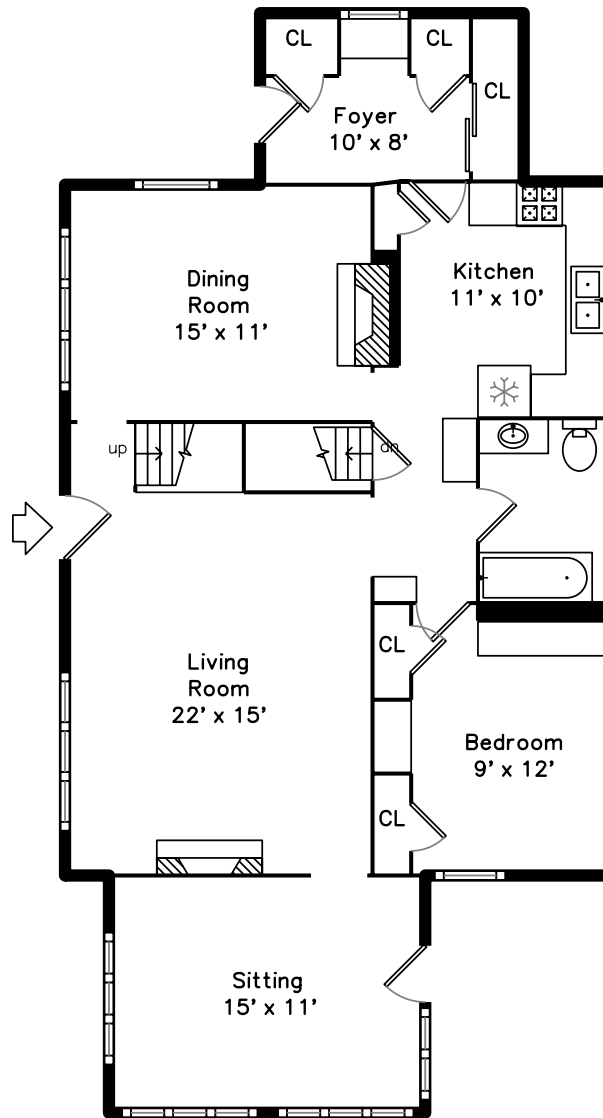

Upper

Main

**41 Dorrance Street
Attleboro, MA 02703**

PicturePlan by  vis-home

Measurements may not be 100% accurate.
Floor plans are provided for convenience only.
Room sizes are not used to calculate area.

Back

Back

Back

Back

Living Room

Living Room

Living Room

Living Room

Dining Room

Dining Room

Dining Room

Dining Room

Kitchen

Kitchen

Kitchen

Kitchen

Sitting

Sitting

Sitting

Bathroom

Hall

Foyer

Foyer

Bedroom