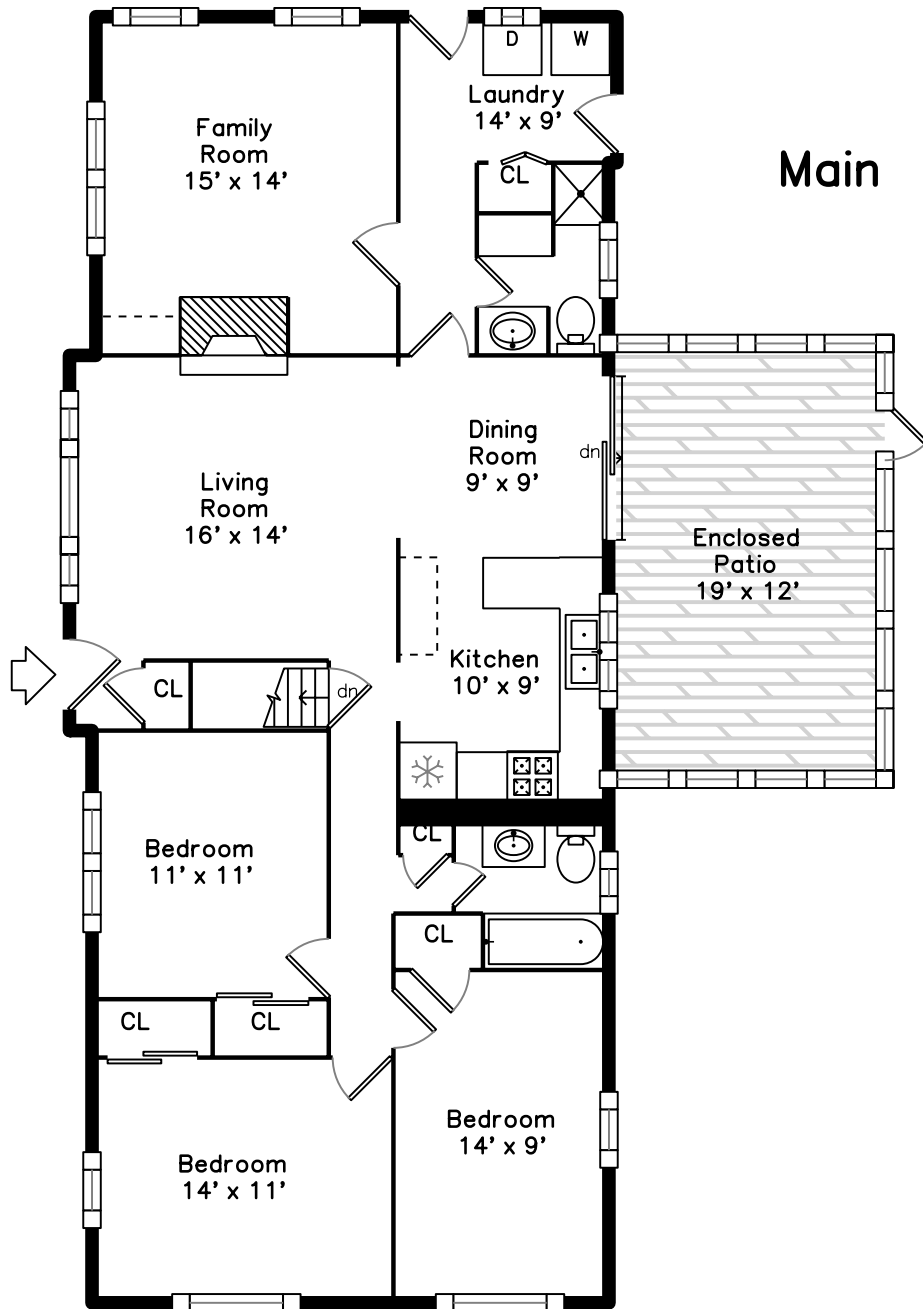

Main

**12 Pleasant Street
Burlington, MA 01803**

PicturePlan by vis-home

Measurements may not be 100% accurate.
Floor plans are provided for convenience only.
Room sizes are not used to calculate area.

Basement

Main

Basement

Outside

Outside

Outside

Outside

Outside

Outside

Living Room

Living Room

Living Room

Outside

Living Room

Living Room

Dining Room

Dining Room

Dining Room

Dining Room

Kitchen

Kitchen

Kitchen

Kitchen

Kitchen

Family Room