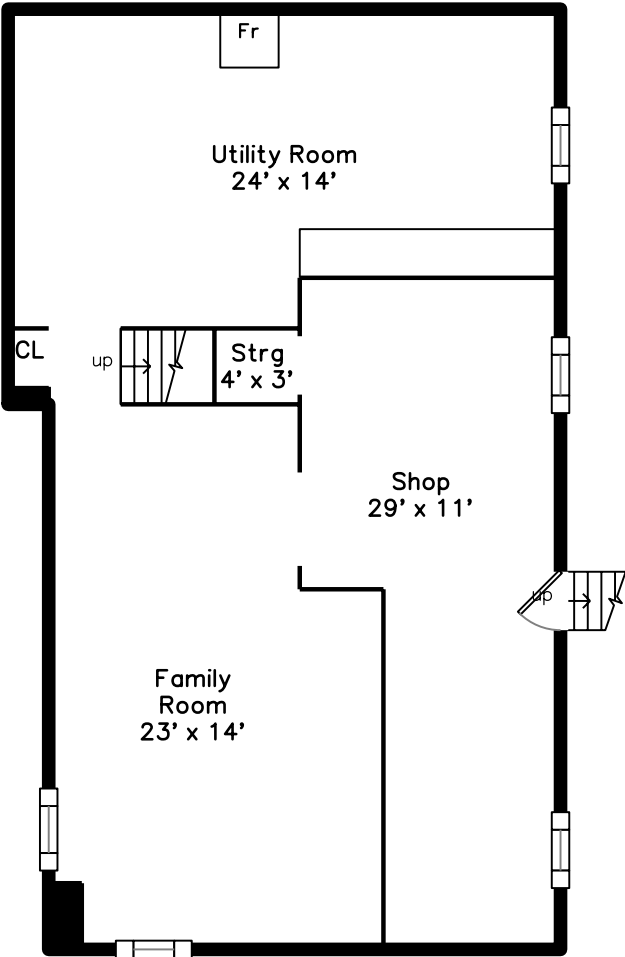

Main

**12 Pleasant Street
Burlington, MA 01803**

PicturePlan by vis-home

Measurements may not be 100% accurate.
Floor plans are provided for convenience only.
Room sizes are not used to calculate area.

Basement

Main

Basement

Outside

Outside

Outside

Outside

Outside

Outside

Living Room

Living Room

Living Room

Outside

Living Room

Living Room

Dining Room

Dining Room

Family Room

Family Room

Family Room

Family Room

Bedroom

Bedroom

Bedroom

Bedroom