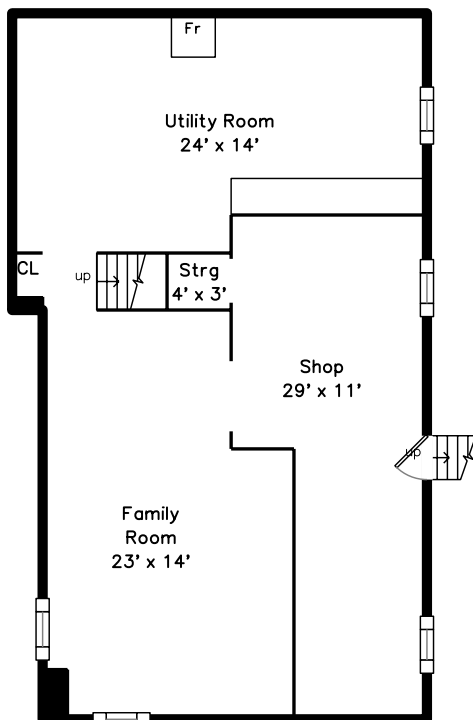

Main

**12 Pleasant Street
Burlington, MA 01803**

PicturePlan by vis-home

Measurements may not be 100% accurate.
Floor plans are provided for convenience only.
Room sizes are not used to calculate area.

Basement

Main

Basement

Outside

Outside

Outside

Outside

Outside

Outside

Living Room

Living Room

Living Room

Outside

Living Room

Living Room

Dining Room

Dining Room

Family Room

Family Room

Family Room

Family Room

Bedroom

Bedroom

Bedroom

Bedroom